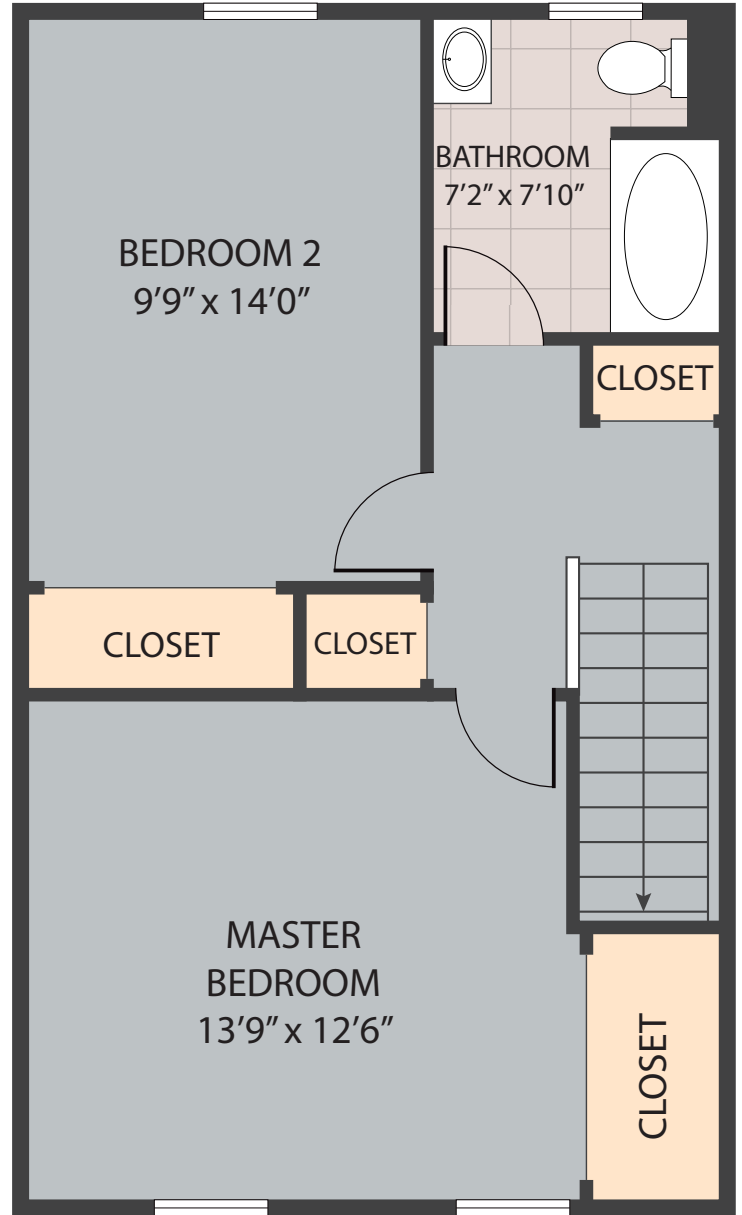

FIRST FLOOR

SECOND FLOOR

32 Arcadia Avenue, Dedham, MA, USA, 02026

TOTAL APPROX. FLOOR AREA 1,010 SQ.FT

Whilst every attempt has been made to ensure the accuracy of the floor plan contained here, measurements of doors, windows, rooms and any other items are approximate and no responsibility is taken for any error, omission, or misstatement. This plan is for illustrative purposes only and should be used as such by any prospective purchaser.