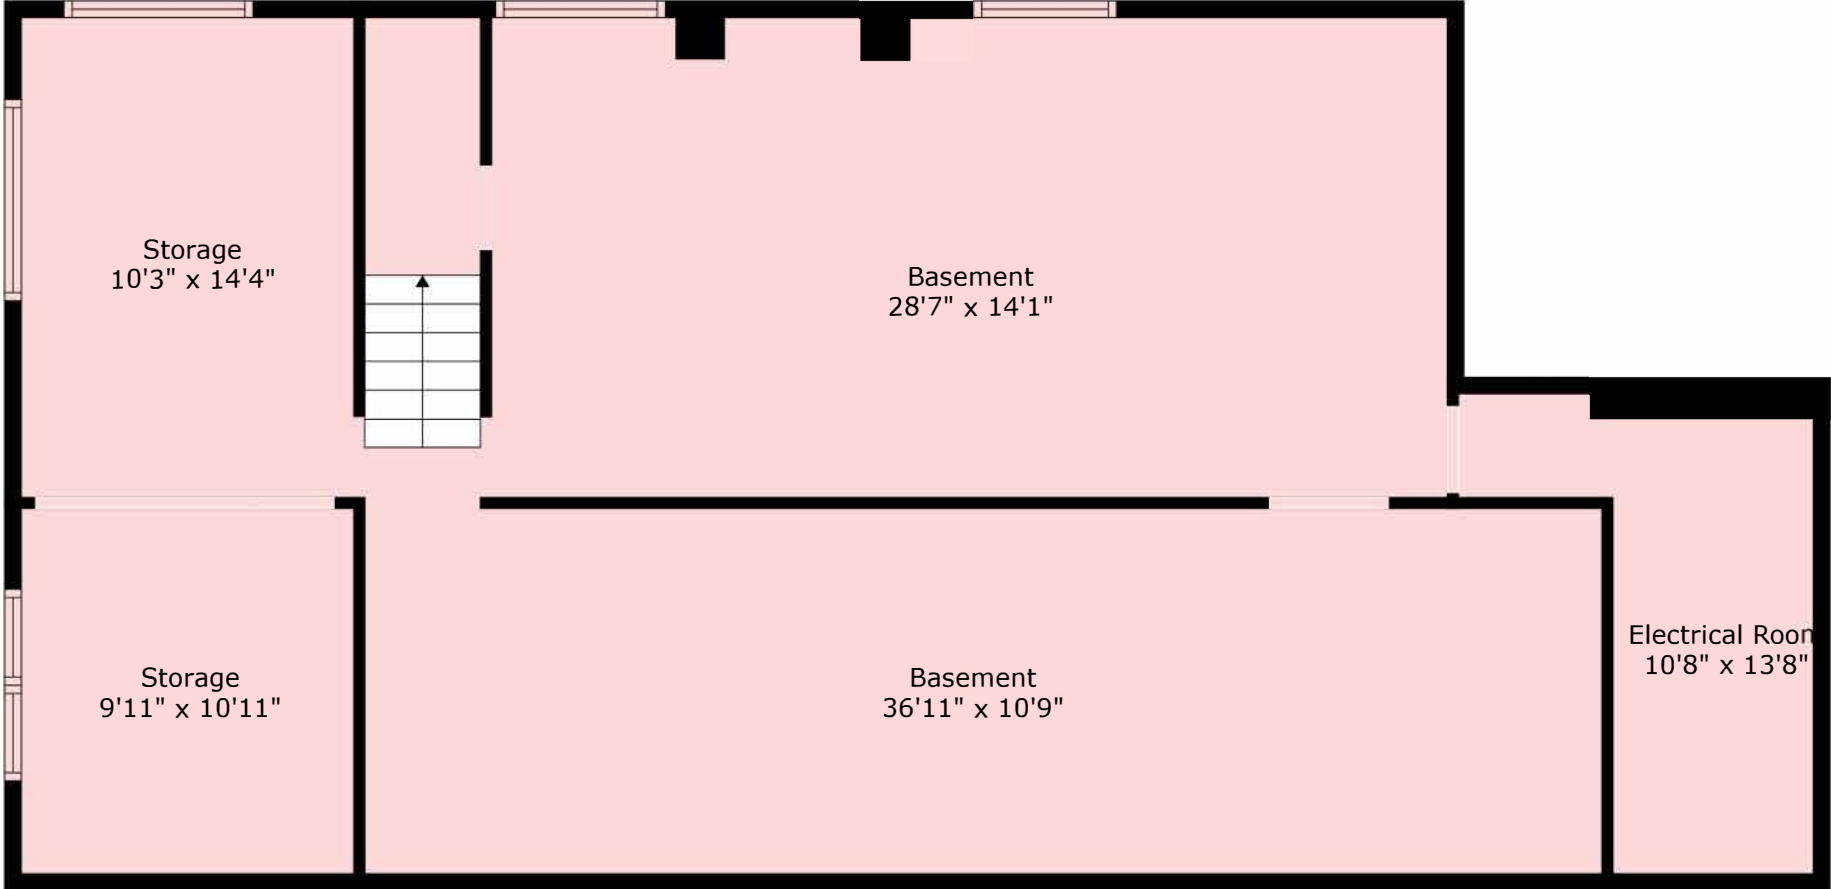

**Estimated Areas**  
 MAIN 1465 sq. ft  
 BELOW MAIN 1337 sq. ft (unfinished)  
**TOTAL 1465 sq. ft**

Sizes And Dimensions May Have a Slight Variation From Actual Sizes. E&o Insured.

**Estimated Areas**

MAIN 1465 sq. ft

BELOW MAIN 1337 sq. ft (unfinished)

**TOTAL 1465 sq. ft**

Sizes And Dimensions May Have a Slight Variation From Actual Sizes. E&o Insured.

**Estimated Areas**

MAIN 1465 sq. ft

BELOW MAIN 1337 sq. ft (unfinished)

**TOTAL 1465 sq. ft**

Sizes And Dimensions May Have a Slight Variation From Actual Sizes. E&o Insured.