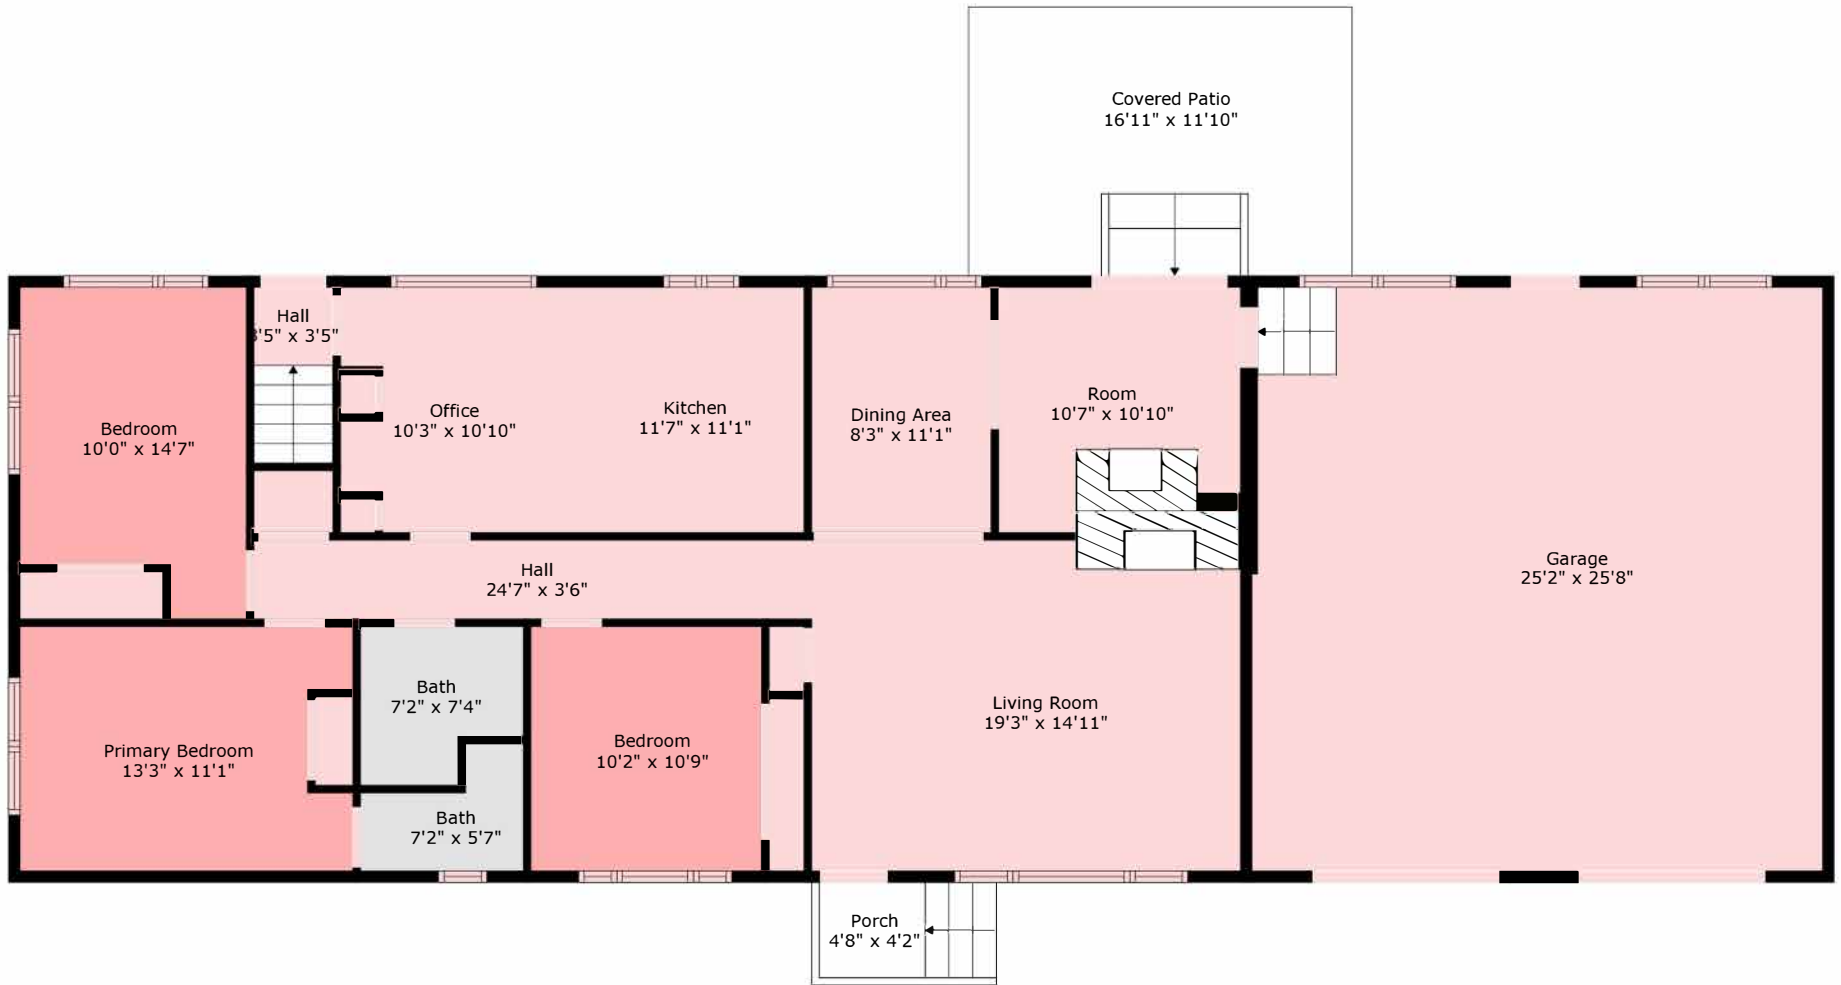

**Estimated Areas**  
 MAIN 1465 sq. ft  
 BELOW MAIN 1337 sq. ft (unfinished)  
**TOTAL 1465 sq. ft**

Sizes And Dimensions May Have a Slight Variation From Actual Sizes. E&o Insured.

**Estimated Areas**

MAIN 1465 sq. ft

BELOW MAIN 1337 sq. ft (unfinished)

**TOTAL 1465 sq. ft**

Sizes And Dimensions May Have a Slight Variation From Actual Sizes. E&o Insured.

**Estimated Areas**

MAIN 1465 sq. ft

BELOW MAIN 1337 sq. ft (unfinished)

**TOTAL 1465 sq. ft**

Sizes And Dimensions May Have a Slight Variation From Actual Sizes. E&o Insured.