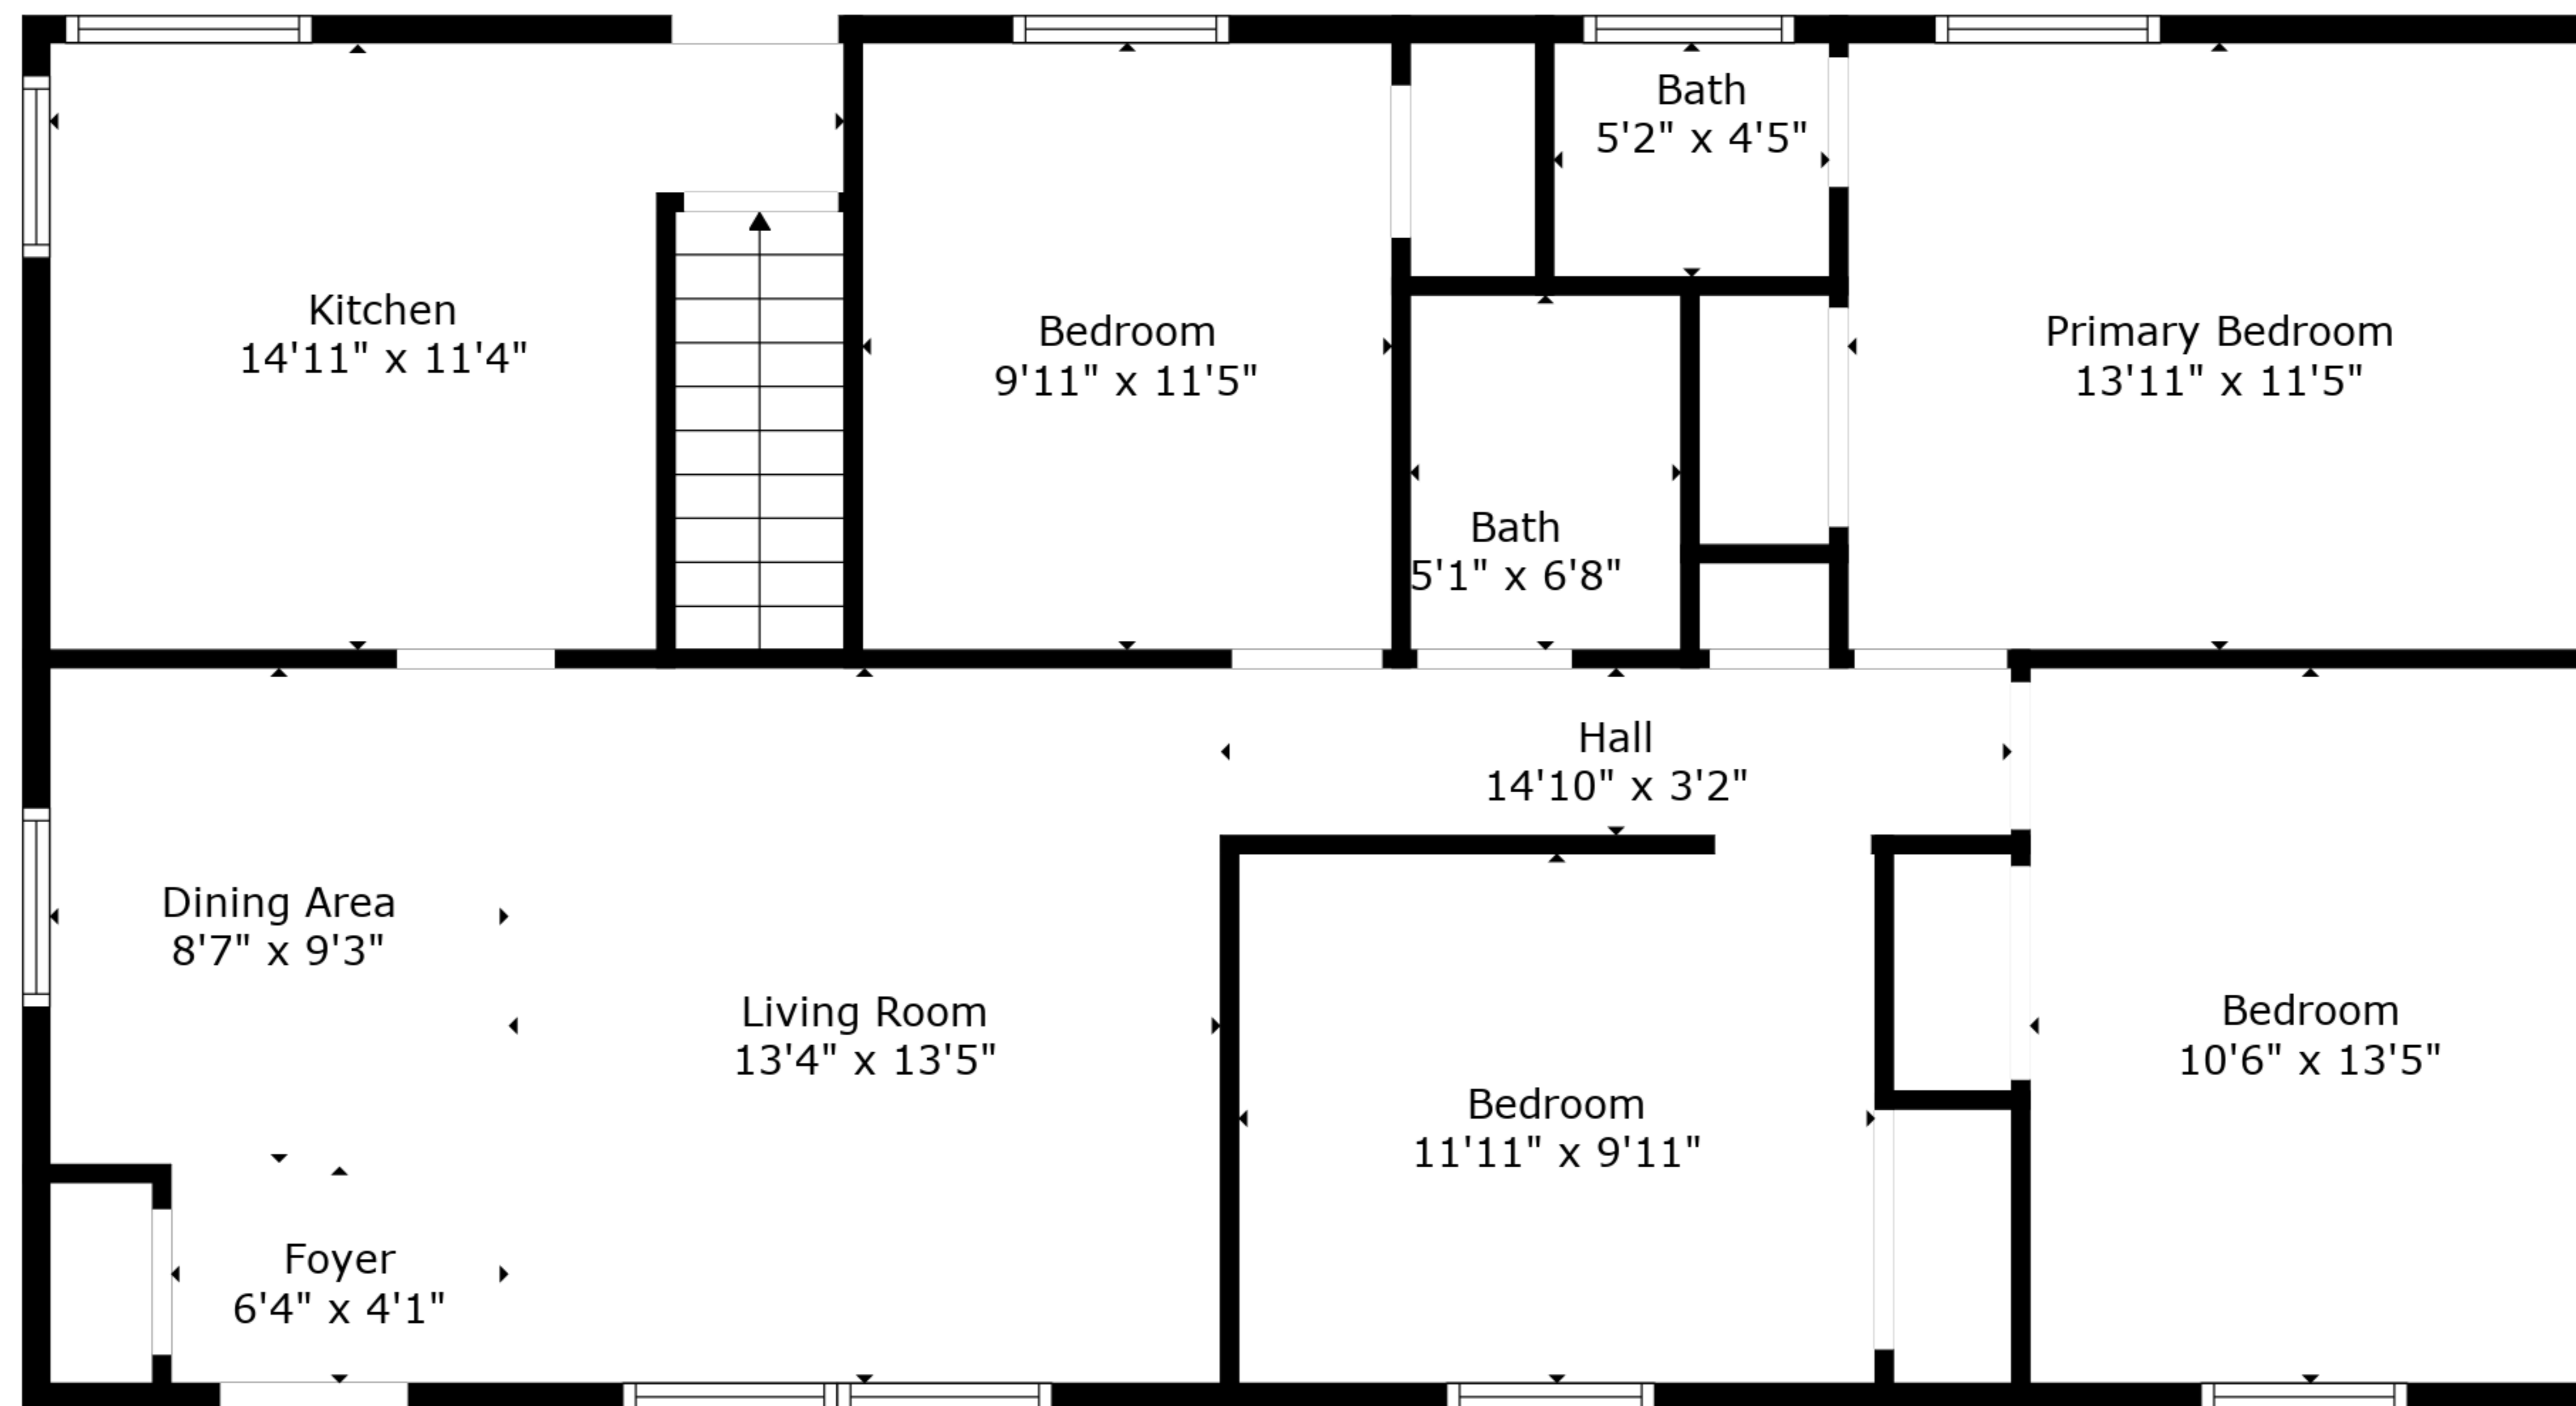

TOTAL: 2416 sq. ft

BELOW GROUND: 1217 sq. ft, FLOOR 2: 1199 sq. ft

Created By Nordy Photography. Calculations Deemed Highly Reliable But Not Guaranteed.

TOTAL: 2416 sq. ft

BELOW GROUND: 1217 sq. ft, FLOOR 2: 1199 sq. ft

Created By Nordy Photography. Calculations Deemed Highly Reliable But Not Guaranteed.

Floor 2

Floor 1

TOTAL: 2416 sq. ft
 BELOW GROUND: 1217 sq. ft, FLOOR 2: 1199 sq. ft