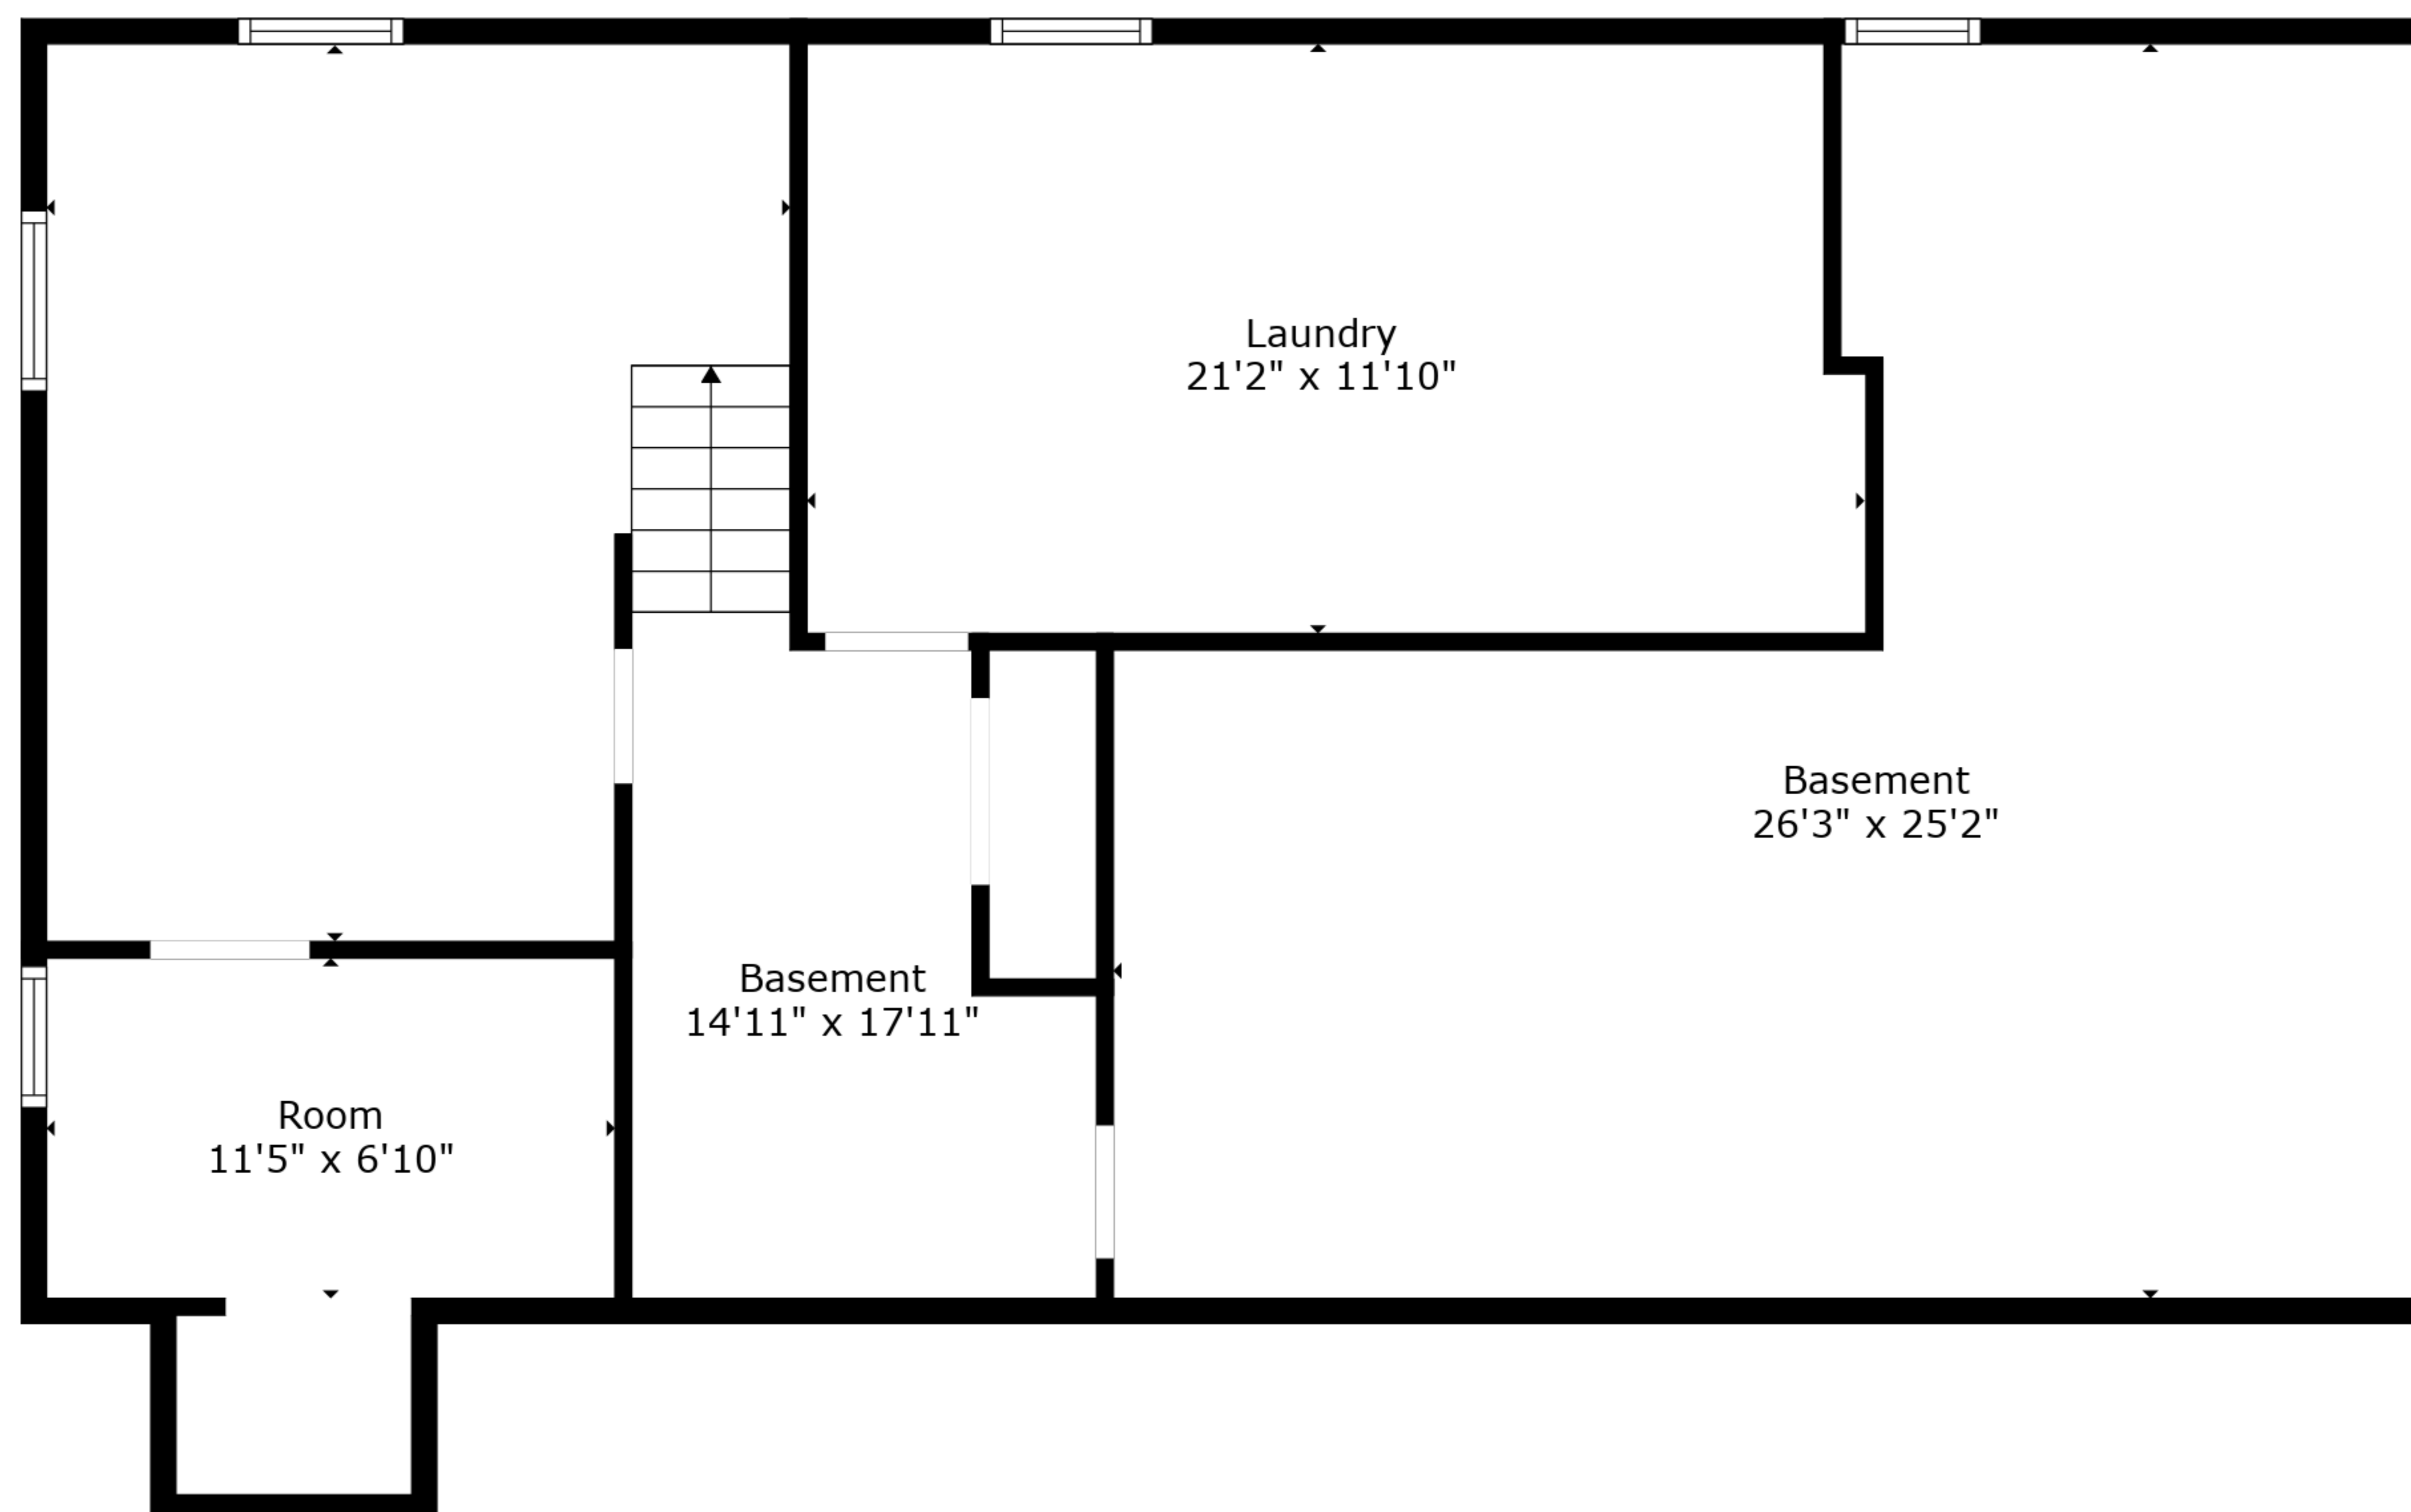

TOTAL: 2416 sq. ft

BELOW GROUND: 1217 sq. ft, FLOOR 2: 1199 sq. ft

Created By Nordy Photography. Calculations Deemed Highly Reliable But Not Guaranteed.

TOTAL: 2416 sq. ft

BELOW GROUND: 1217 sq. ft, FLOOR 2: 1199 sq. ft

Created By Nordy Photography. Calculations Deemed Highly Reliable But Not Guaranteed.

Floor 2

Floor 1

TOTAL: 2416 sq. ft
 BELOW GROUND: 1217 sq. ft, FLOOR 2: 1199 sq. ft