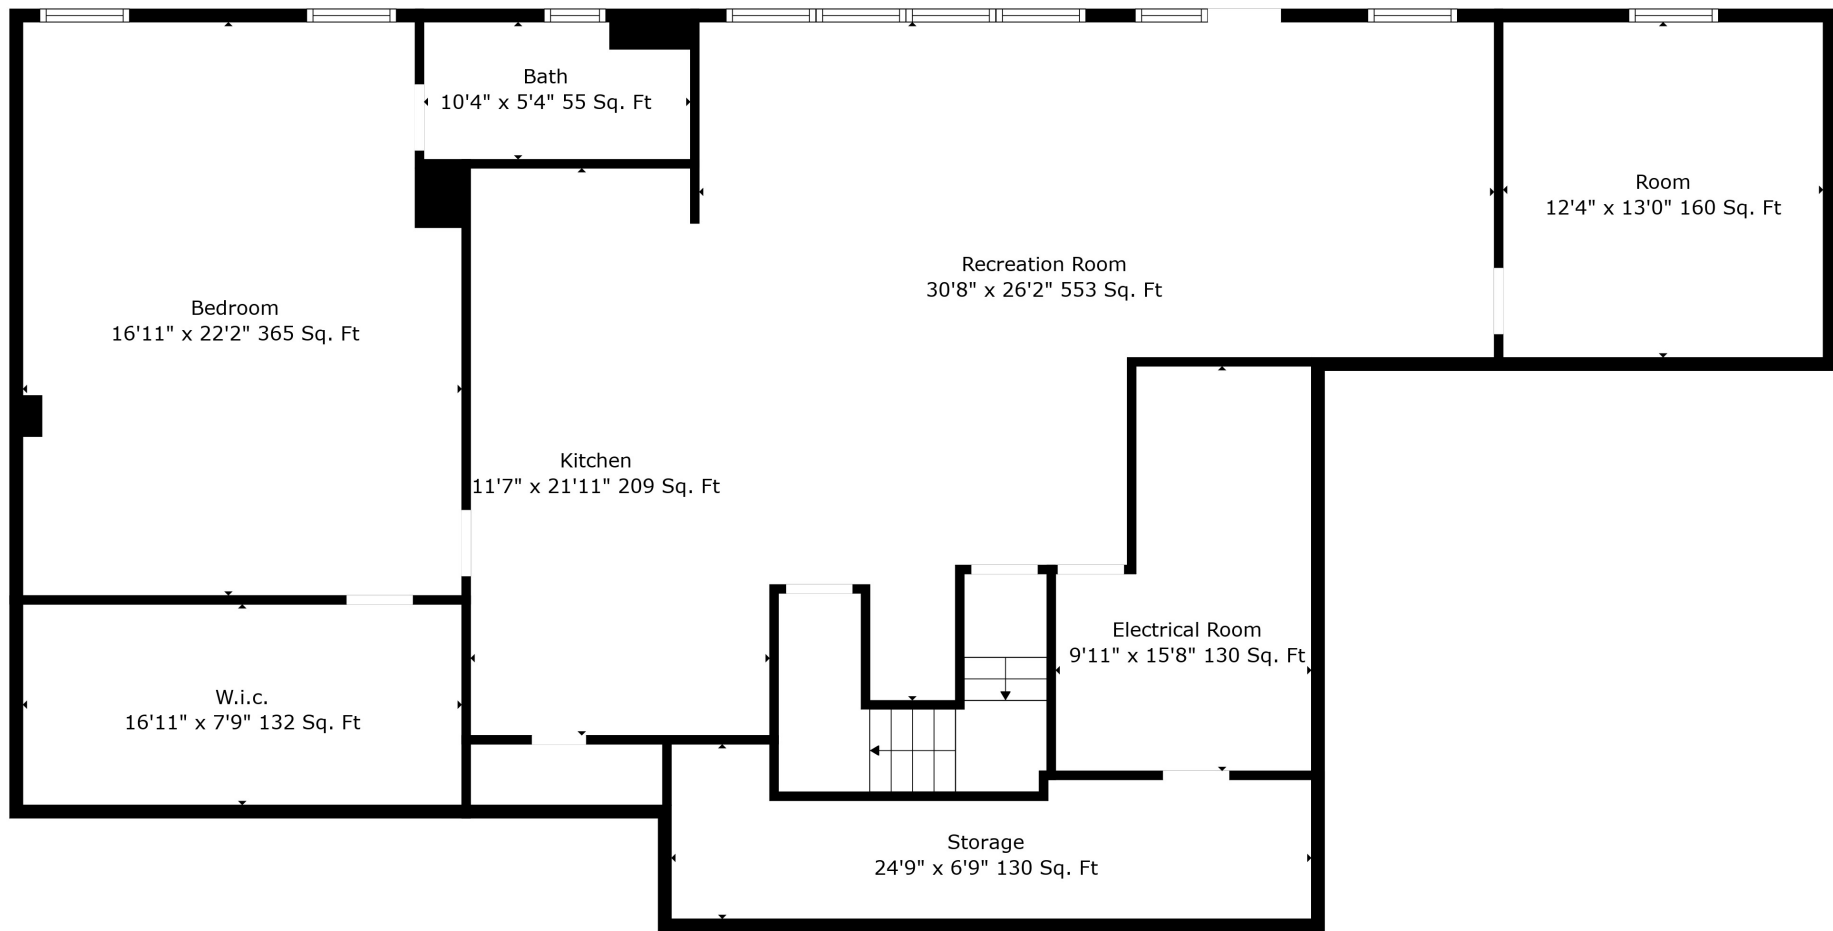

Floor 2

Floor 1

Total scanned area: 4281 sq. ft

Total scanned area: 4281 sq. ft

Measurements Are Calculated By Cubicasa Technology. Deemed Highly Reliable But Not Guaranteed.

Total scanned area: 4281 sq. ft