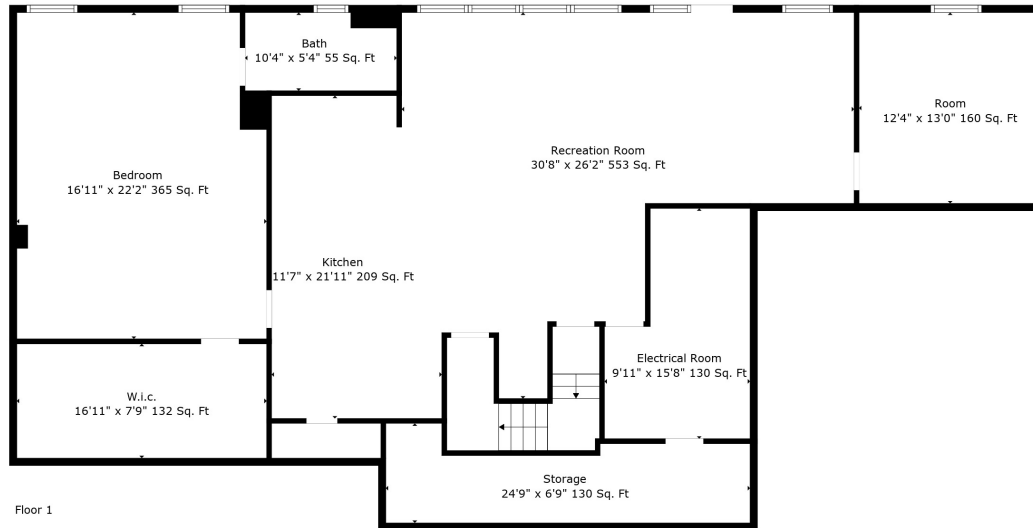

Floor 2

Floor 1

Total scanned area: 4281 sq. ft

Total scanned area: 4281 sq. ft

Measurements Are Calculated By Cubicasa Technology. Deemed Highly Reliable But Not Guaranteed.

Total scanned area: 4281 sq. ft