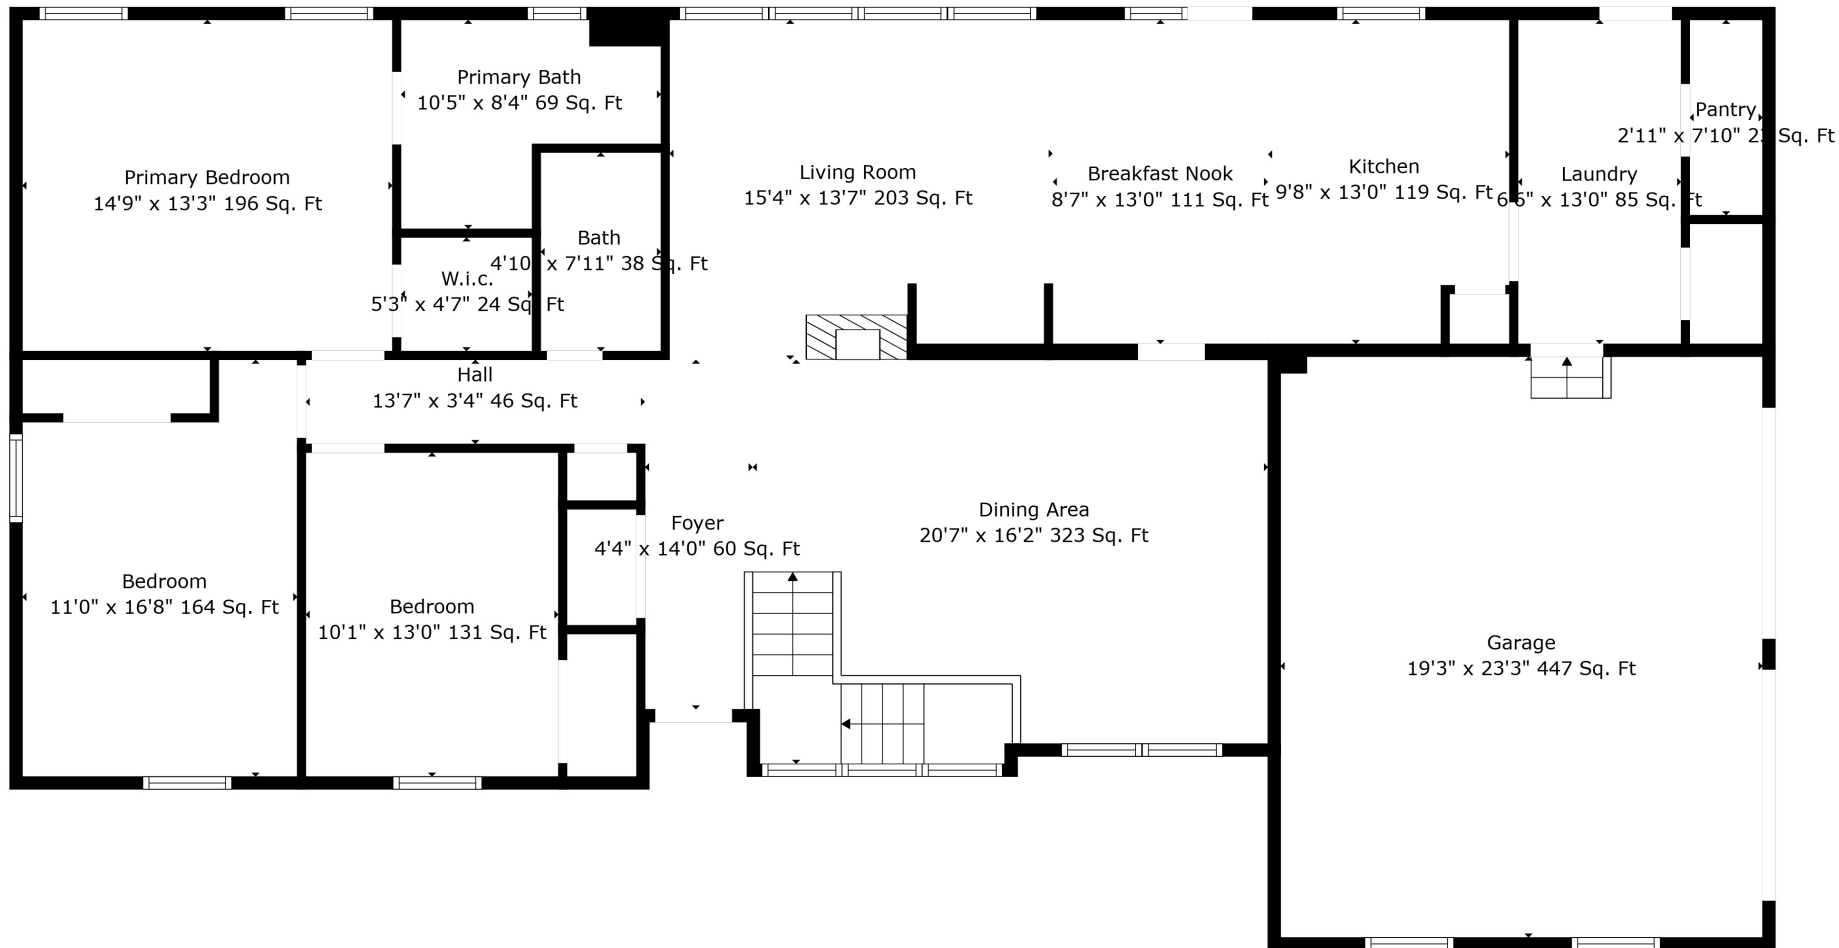

Floor 2

Floor 1

Total scanned area: 4281 sq. ft

Total scanned area: 4281 sq. ft

Measurements Are Calculated By Cubicasa Technology. Deemed Highly Reliable But Not Guaranteed.

Total scanned area: 4281 sq. ft