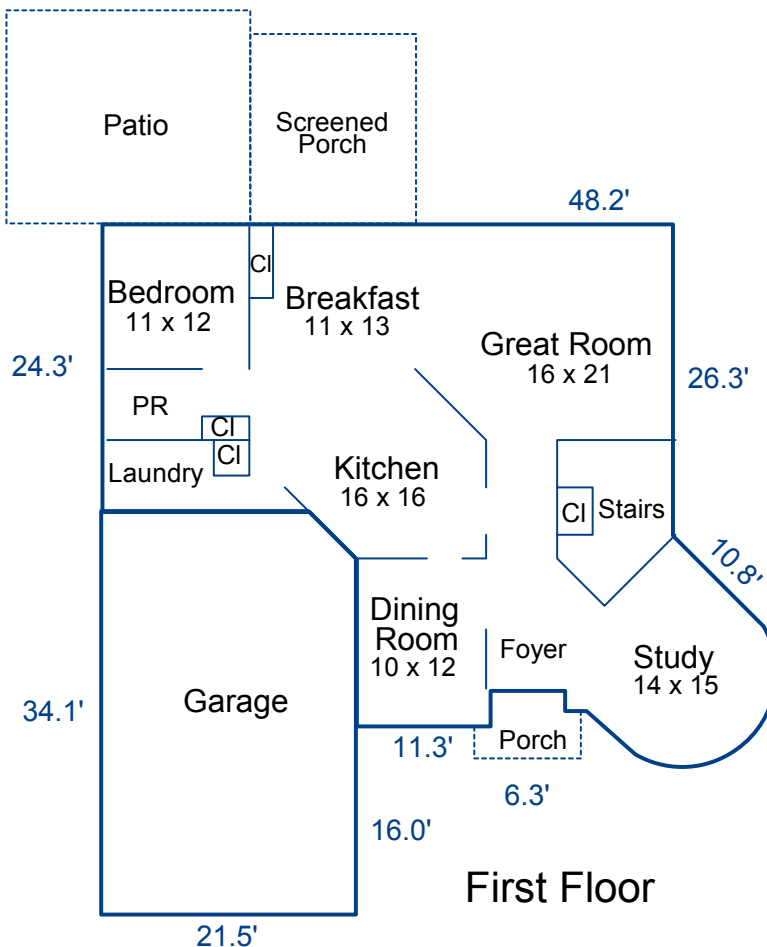

SKETCH

Sketch by Apex Sketch

AREA CALCULATIONS SUMMARY

COMMENT TABLE 1

Code	Description	Factor	Net Size	Perimeter	Net Totals
GLA1	First Floor	1.0	1770.6	197.2	1770.6
GAR	Garage	1.0	725.2	108.9	725.2
P/P	Porch	1.0	44.9	29.4	
	Patio	1.0	370.8	77.2	
	Screened Porch	1.0	224.0	60.0	639.7