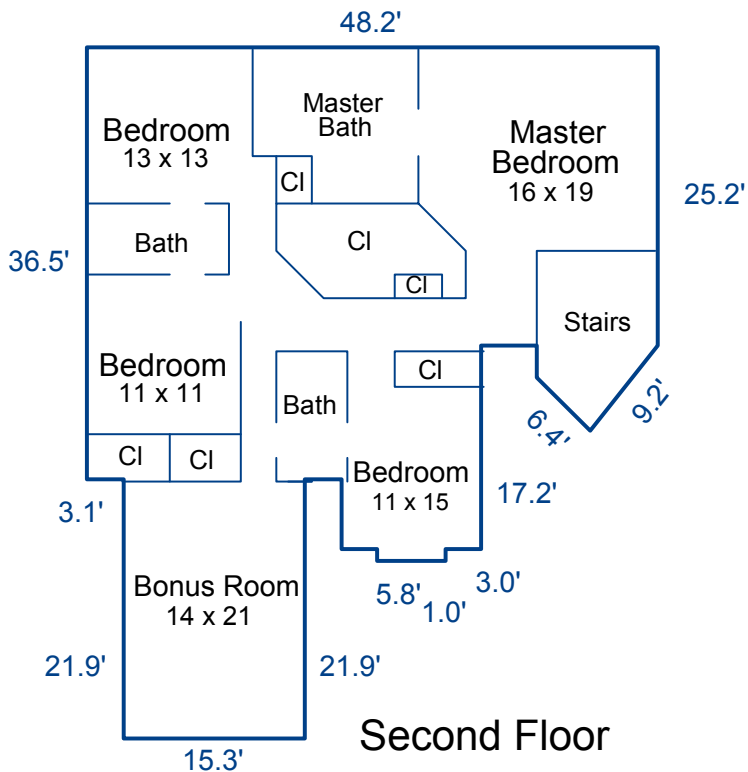

SKETCH

Sketch by Apex Sketch

AREA CALCULATIONS SUMMARY

COMMENT TABLE 1

Code	Description	Factor	Net Size	Perimeter	Net Totals
GLA1	First Floor	1.0	1770.6	197.2	1770.6
GAR	Garage	1.0	725.2	108.9	725.2
P/P	Porch	1.0	44.9	29.4	
	Patio	1.0	370.8	77.2	
	Screened Porch	1.0	224.0	60.0	639.7

COMMENT TABLE 2

COMMENT TABLE 3

Net LIVABLE	cnt	1	(rounded)	1,771
-------------	-----	---	-----------	-------

SKETCH/AREA TABLE ADDENDUM

SUBJECT INFO

Company: Your Property People		Agent Name: Gina Lorenzo	
Property Address: 9500 McAlpine Court			
City: Waxhaw	:	State: NC	ZipCode: 28173
: 2 Story/3 Car Garage			
: measurehomes.net (980)428-1222			
Measured By: David Helm		Date: 04/03/2020	

SKETCH

Sketch by Apex Sketch

AREA CALCULATIONS SUMMARY

Code	Description	Factor	Net Size	Perimeter	Net Totals
GLA2	Second Floor	1.0	2044.2	235.0	2044.2
	Net LIVABLE	cnt	1 (rounded)		2,044

COMMENT TABLE 1

COMMENT TABLE 2