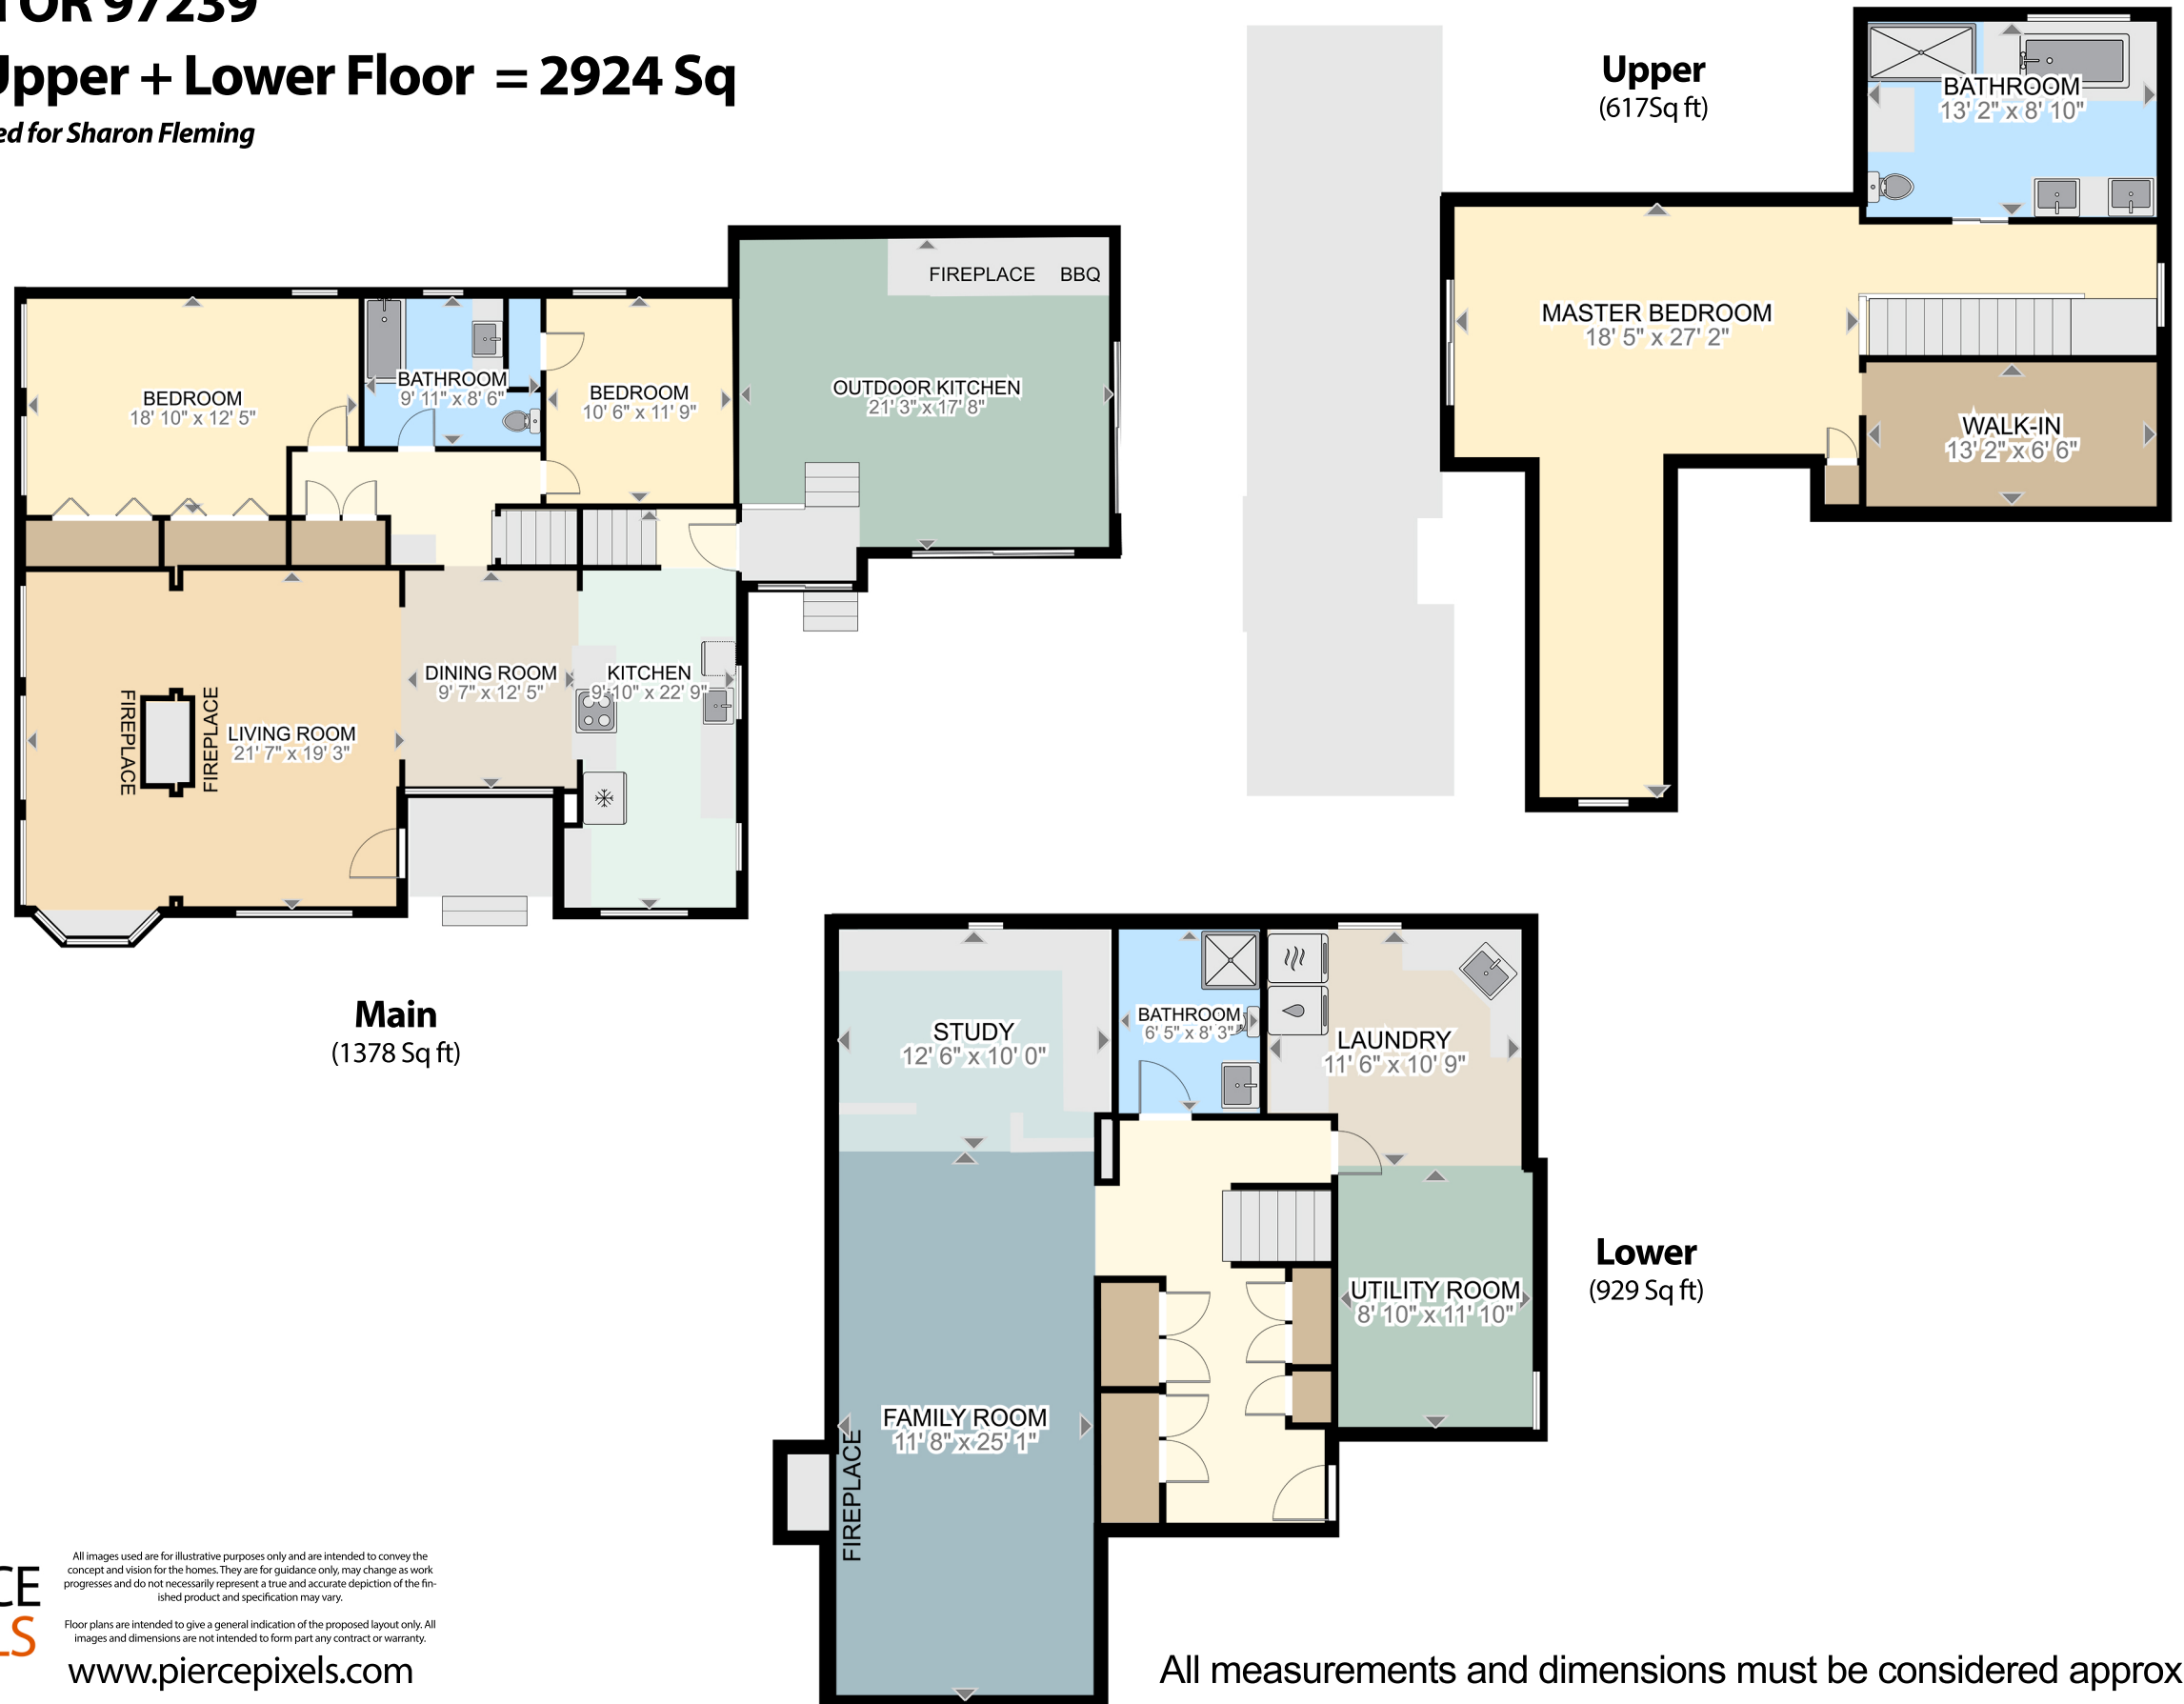

**3993 SW Condor Ave,
Portland OR 97239**

Main + Upper + Lower Floor = 2924 Sq

Floorplan provided for Sharon Fleming

All images used are for illustrative purposes only and are intended to convey the concept and vision for the homes. They are for guidance only, may change as work progresses and do not necessarily represent a true and accurate depiction of the finished product and specification may vary.
Floor plans are intended to give a general indication of the proposed layout only. All images and dimensions are not intended to form part any contract or warranty.
www.piercepixels.com

All measurements and dimensions must be considered approximate