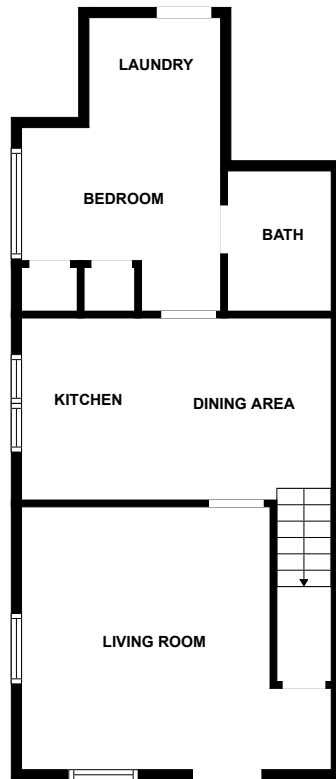

Home report

South Walnut Street 610-612
610
Troy

Highlights

1 Kitchen

1 Living room

1 Bedroom

1 Bath

9 Doors

7 Windows

Nearby services Data source: Google Maps

Lightner Rd @ 265 Lightner Rd, 7.6 mi

Family Dollar, 1.4 mi

troy care nursing facility, 0.5 mi

Kyle Elementary School, 0.2 mi

JJ's Lunch Box, 0.2 mi

WACO Air Museum & Aviation Learning Center, 1.5 mi

Floor plan

FLOOR 1

FLOOR 2

MEASUREMENTS ARE CALCULATED BY CUBICASA TECHNOLOGY. DEEMED HIGHLY RELIABLE BUT NOT GUARANTEED.

Appendix 1: Data sheet

LivingRoom - 1	Kitchen - 1	Utility - 1
Utility - Laundry - 1	Bath - 1	Bedroom - 1
Dining - 1	Dining - Open - 1	Room - 1