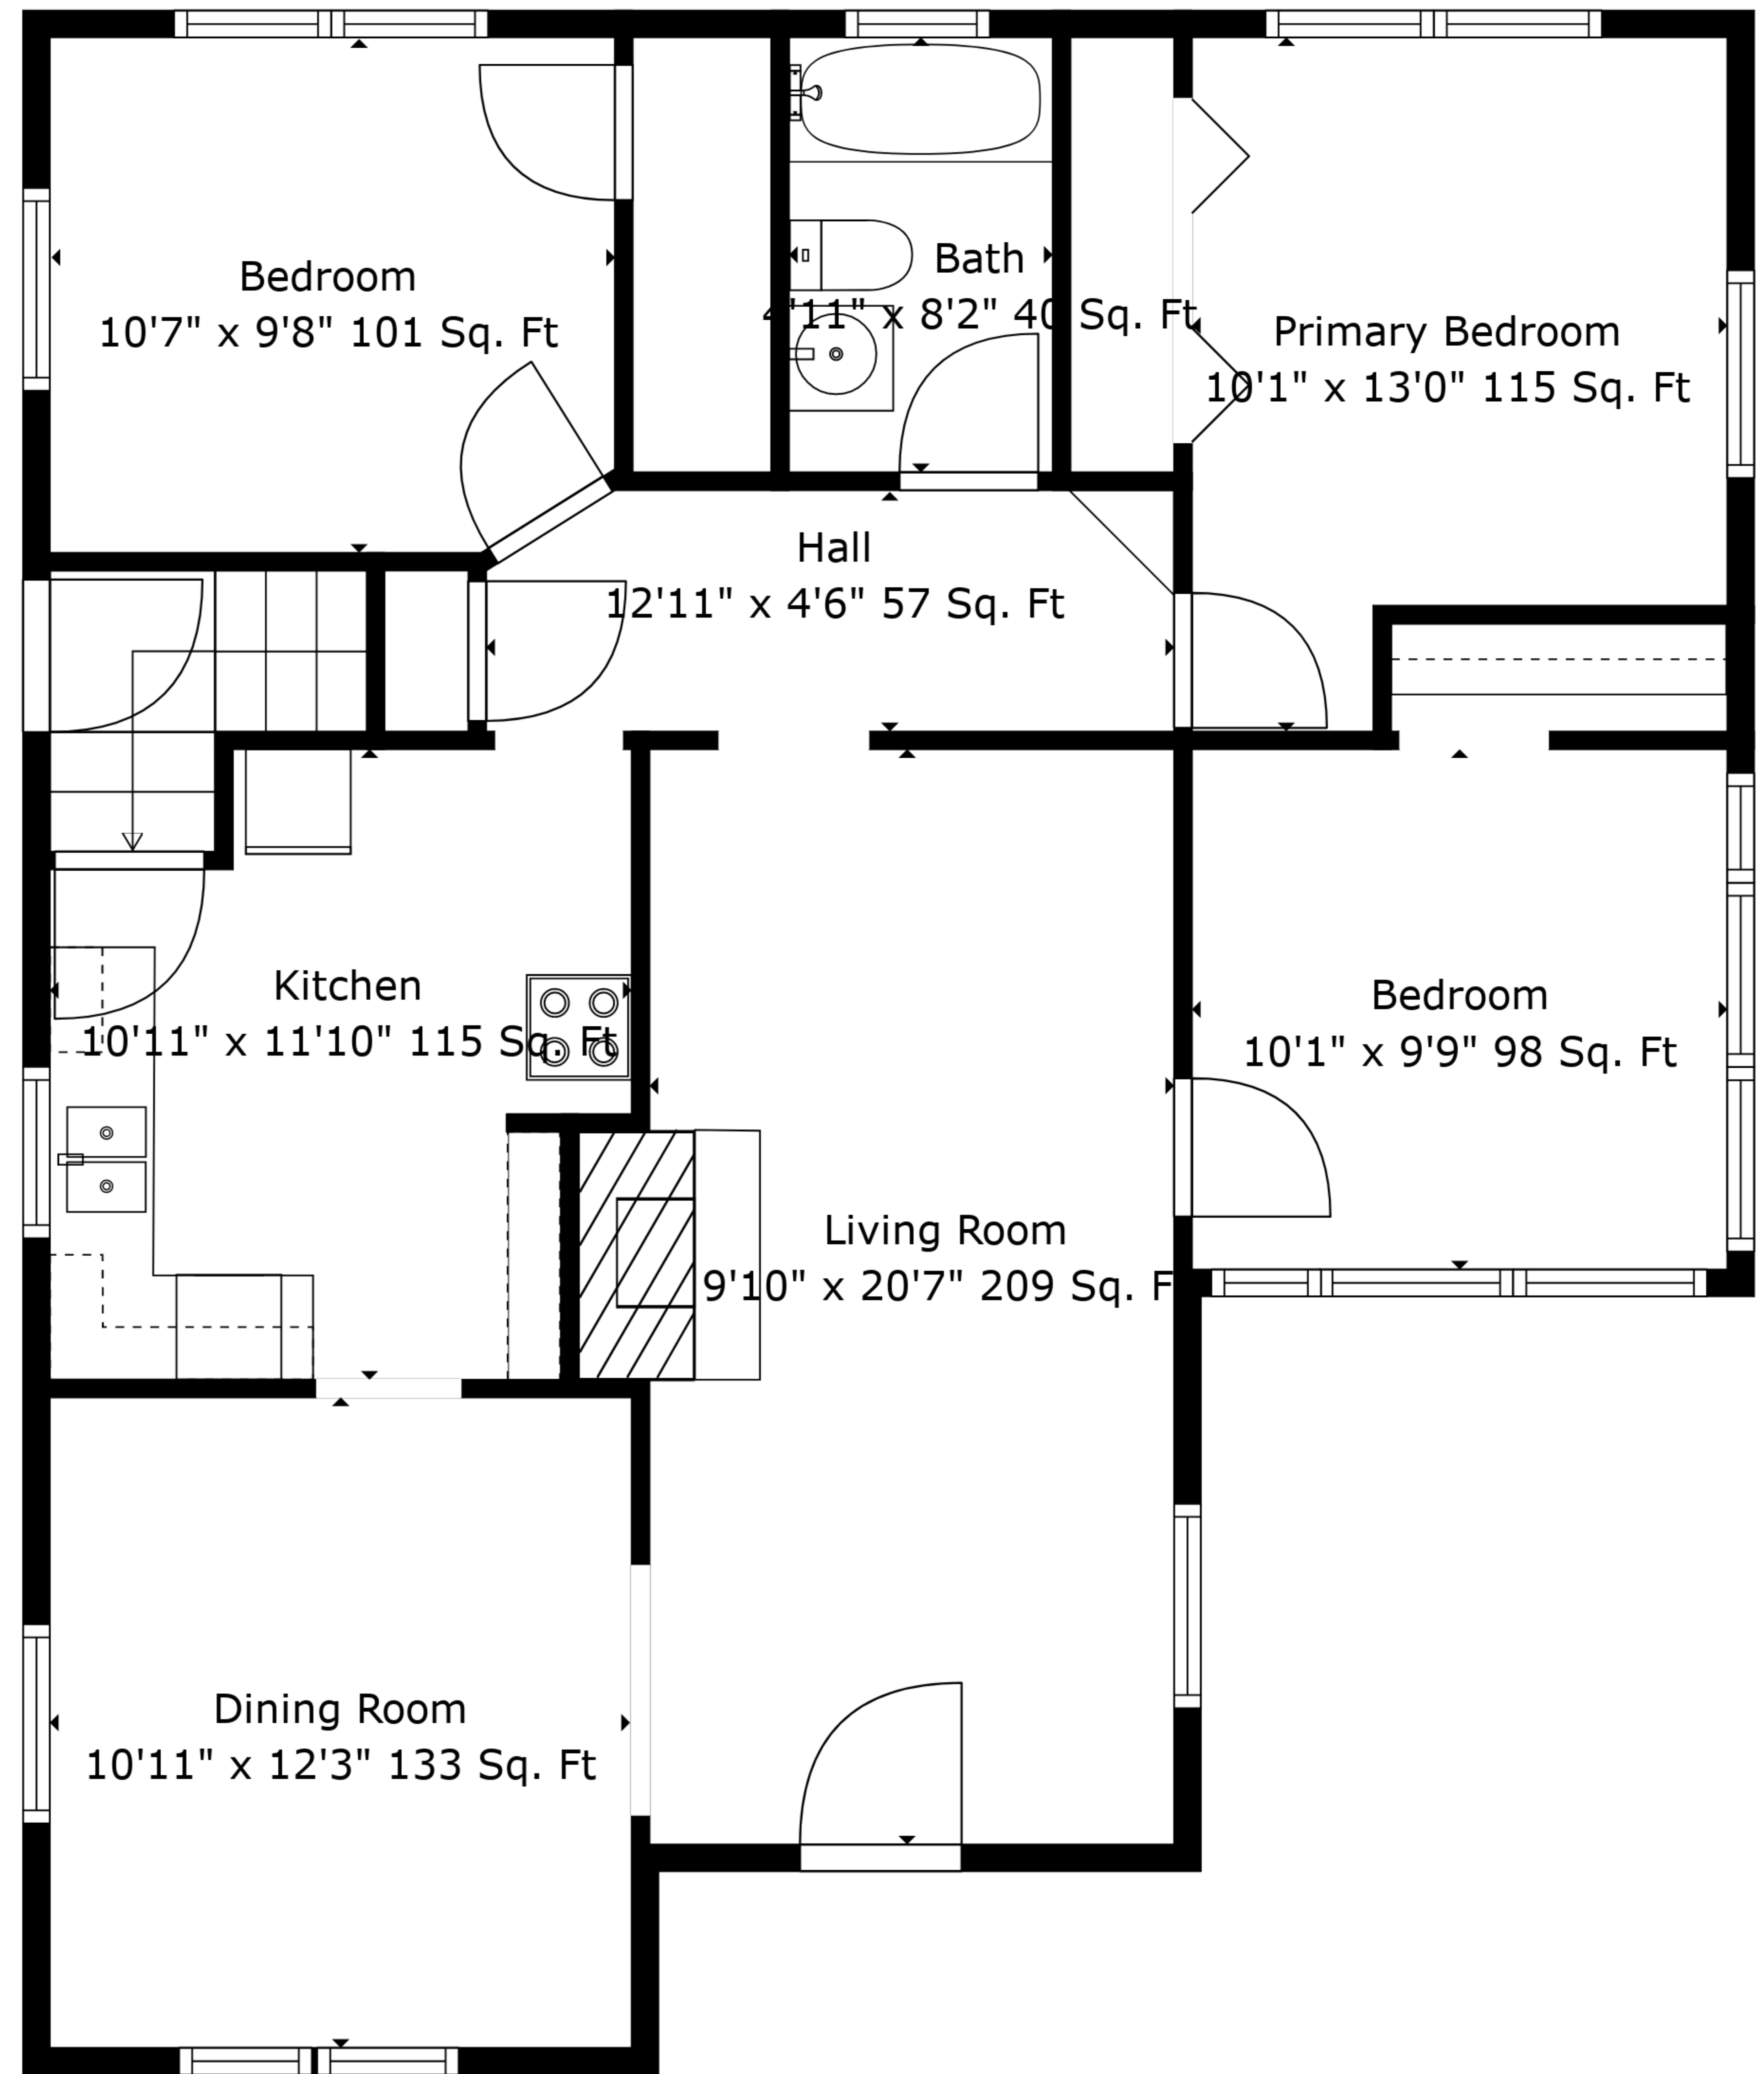

Total scanned area: 2071 sq. ft

Measurements Are Deemed Highly Reliable But Not Guaranteed.

Total scanned area: 2071 sq. ft

Measurements Are Deemed Highly Reliable But Not Guaranteed.

Floor 1

Floor 2

Total scanned area: 2071 sq. ft