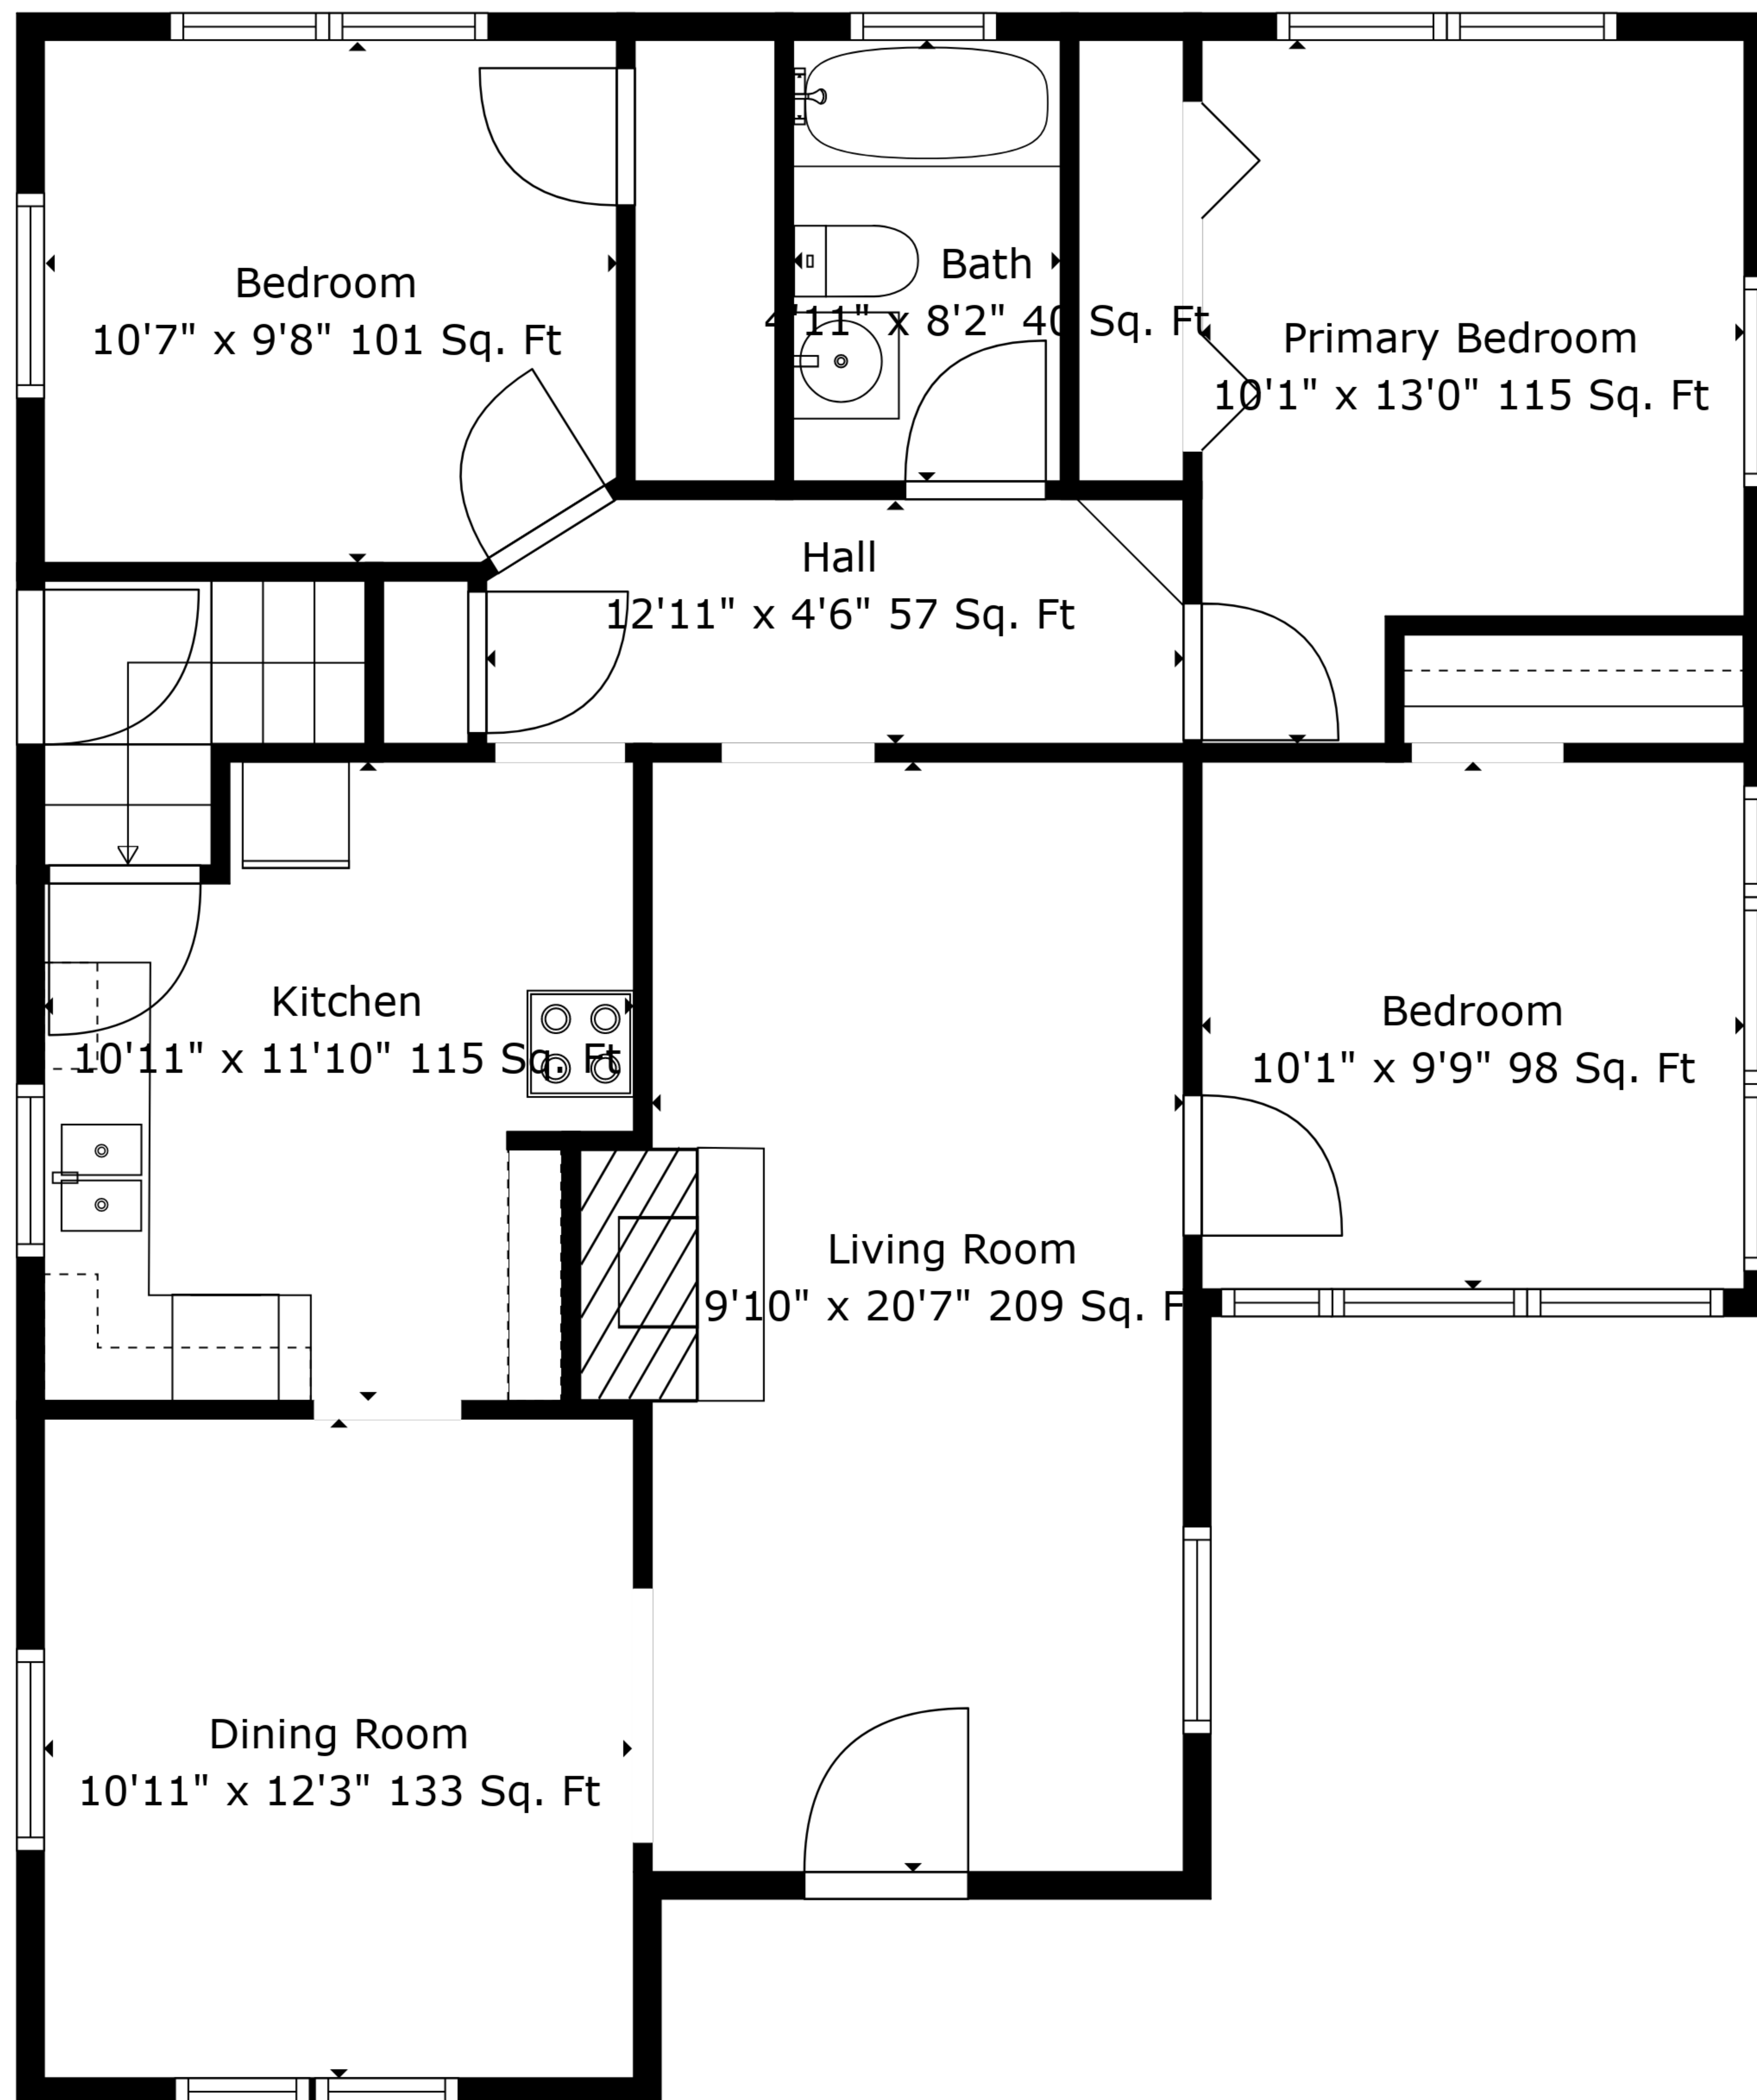

Total scanned area: 2071 sq. ft

Measurements Are Deemed Highly Reliable But Not Guaranteed.

Total scanned area: 2071 sq. ft

Measurements Are Deemed Highly Reliable But Not Guaranteed.

Floor 1

Floor 2

Total scanned area: 2071 sq. ft