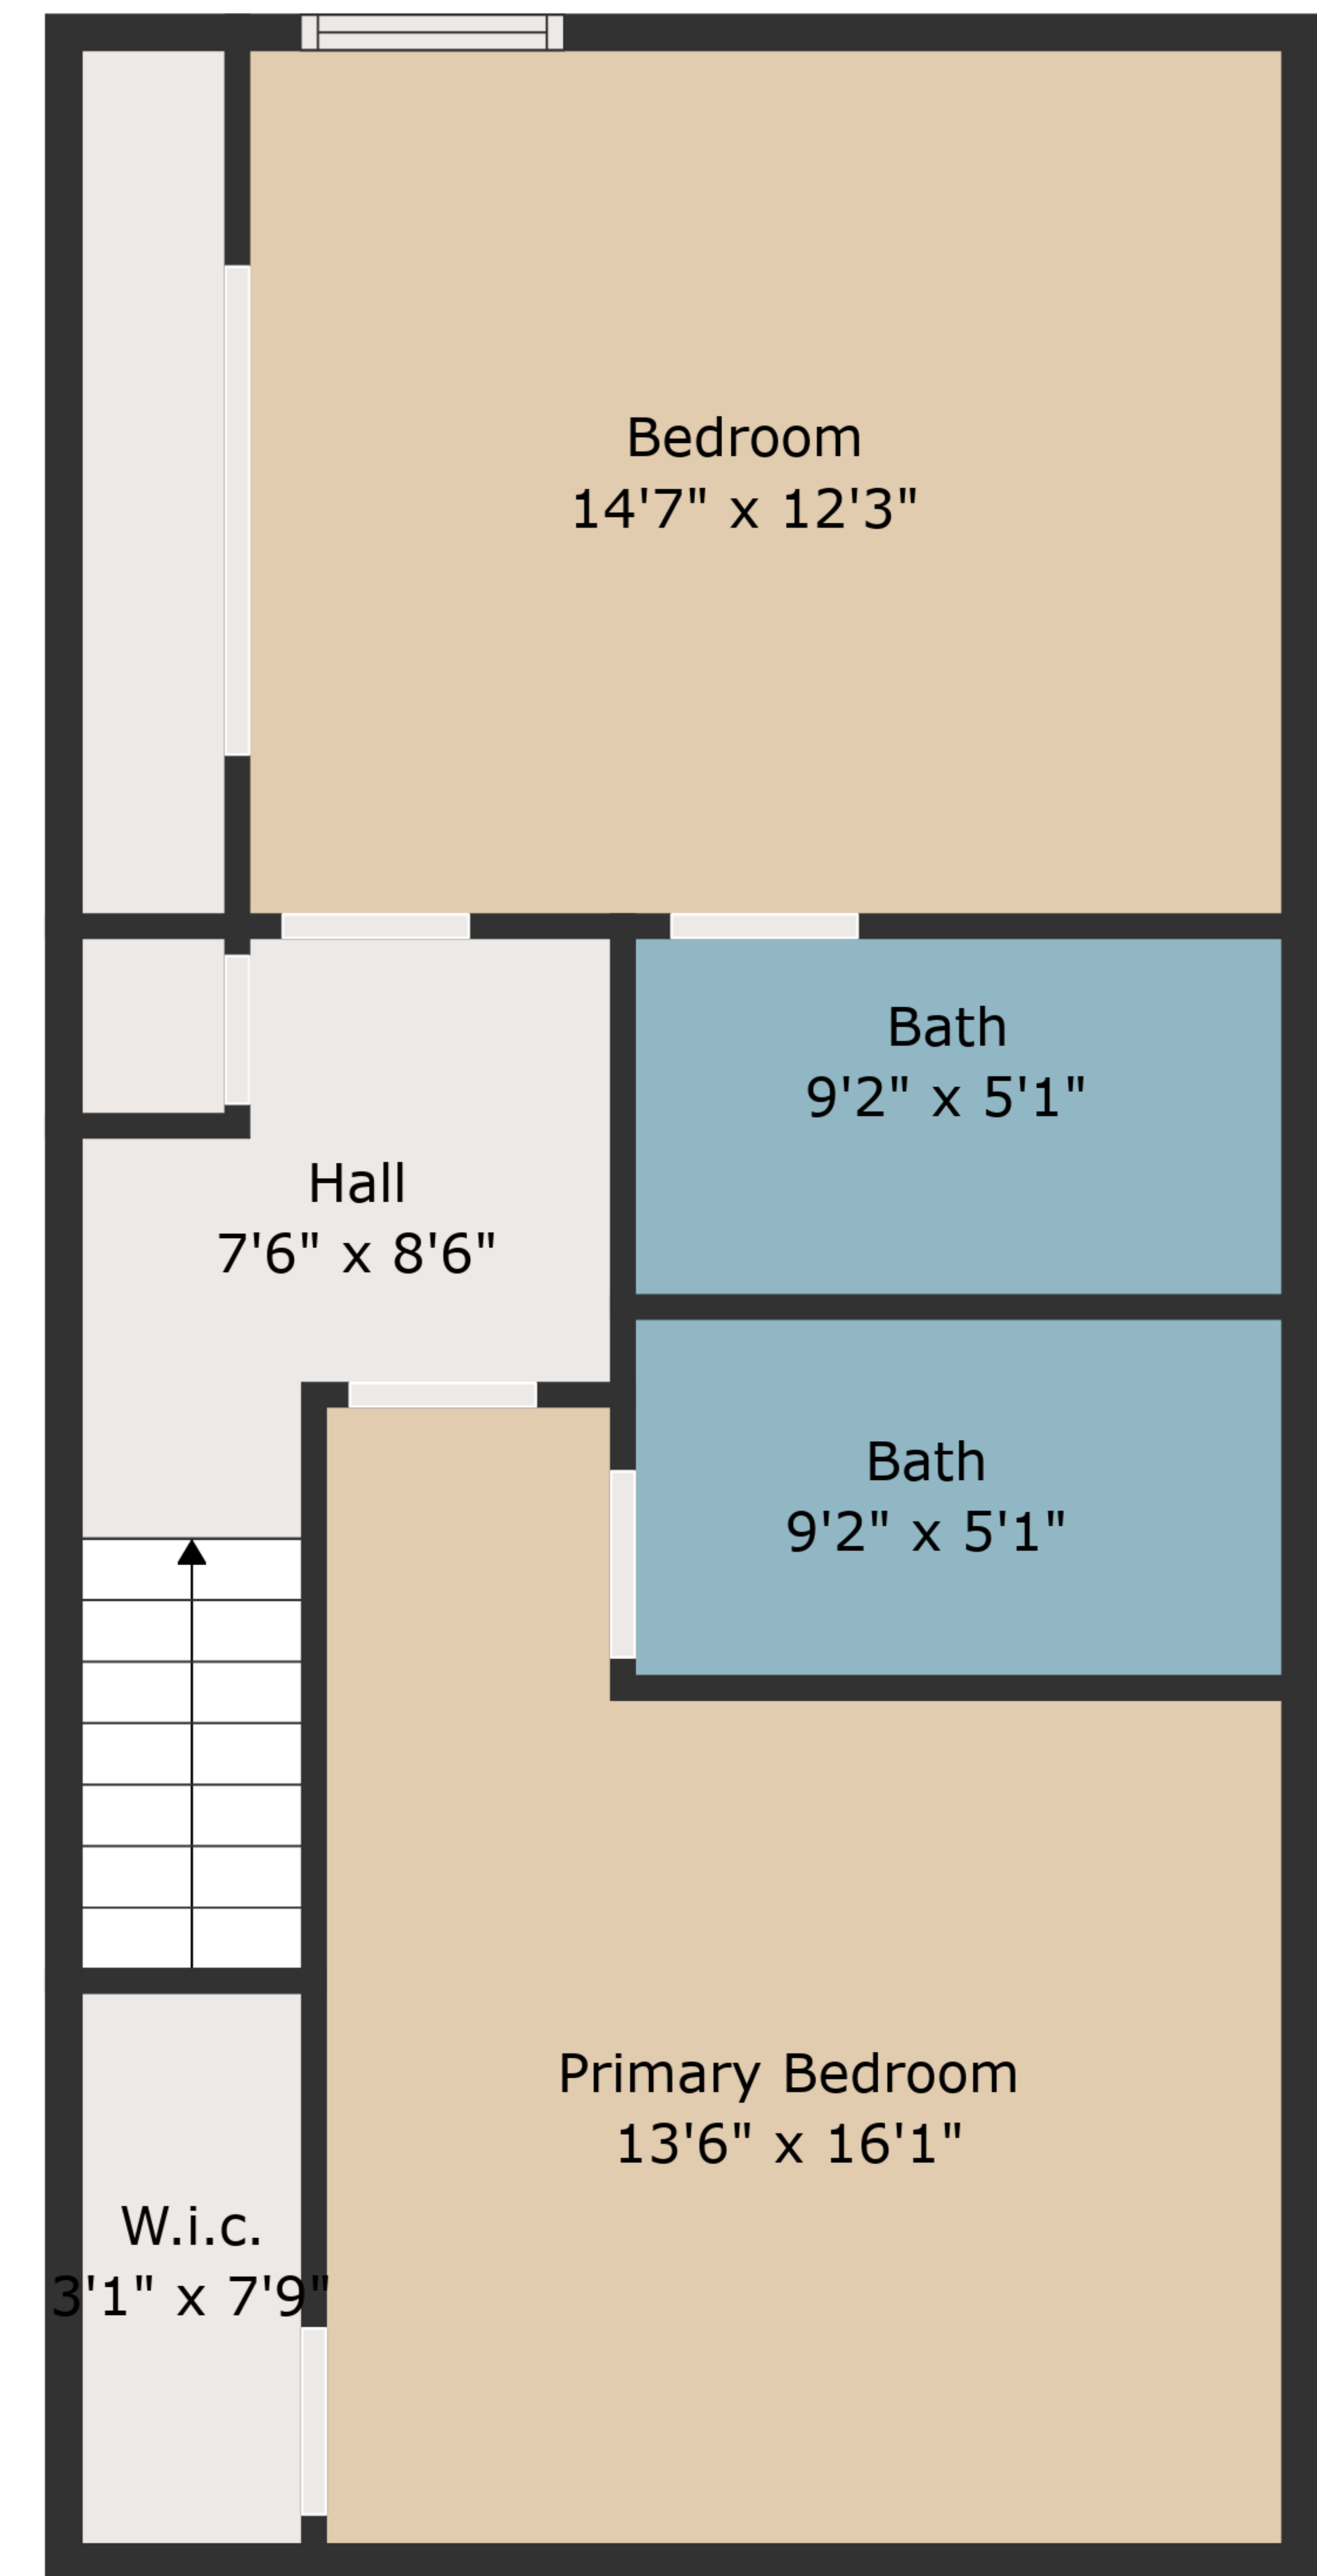

TOTAL: 1722 sq. ft

BELOW GROUND: 555 sq. ft, FLOOR 2: 569 sq. ft, FLOOR 3: 598 sq. ft

Measurements Are Deemed Highly Reliable But Not Guaranteed.

TOTAL: 1722 sq. ft

BELOW GROUND: 555 sq. ft, FLOOR 2: 569 sq. ft, FLOOR 3: 598 sq. ft

Measurements Are Deemed Highly Reliable But Not Guaranteed.

TOTAL: 1722 sq. ft

BELOW GROUND: 555 sq. ft, FLOOR 2: 569 sq. ft, FLOOR 3: 598 sq. ft

Measurements Are Deemed Highly Reliable But Not Guaranteed.

Floor 1

Floor 2

Floor 3

TOTAL: 1722 sq. ft
 BELOW GROUND: 555 sq. ft, FLOOR 2: 569 sq. ft, FLOOR 3: 598 sq. ft

Measurements Are Deemed Highly Reliable But Not Guaranteed.