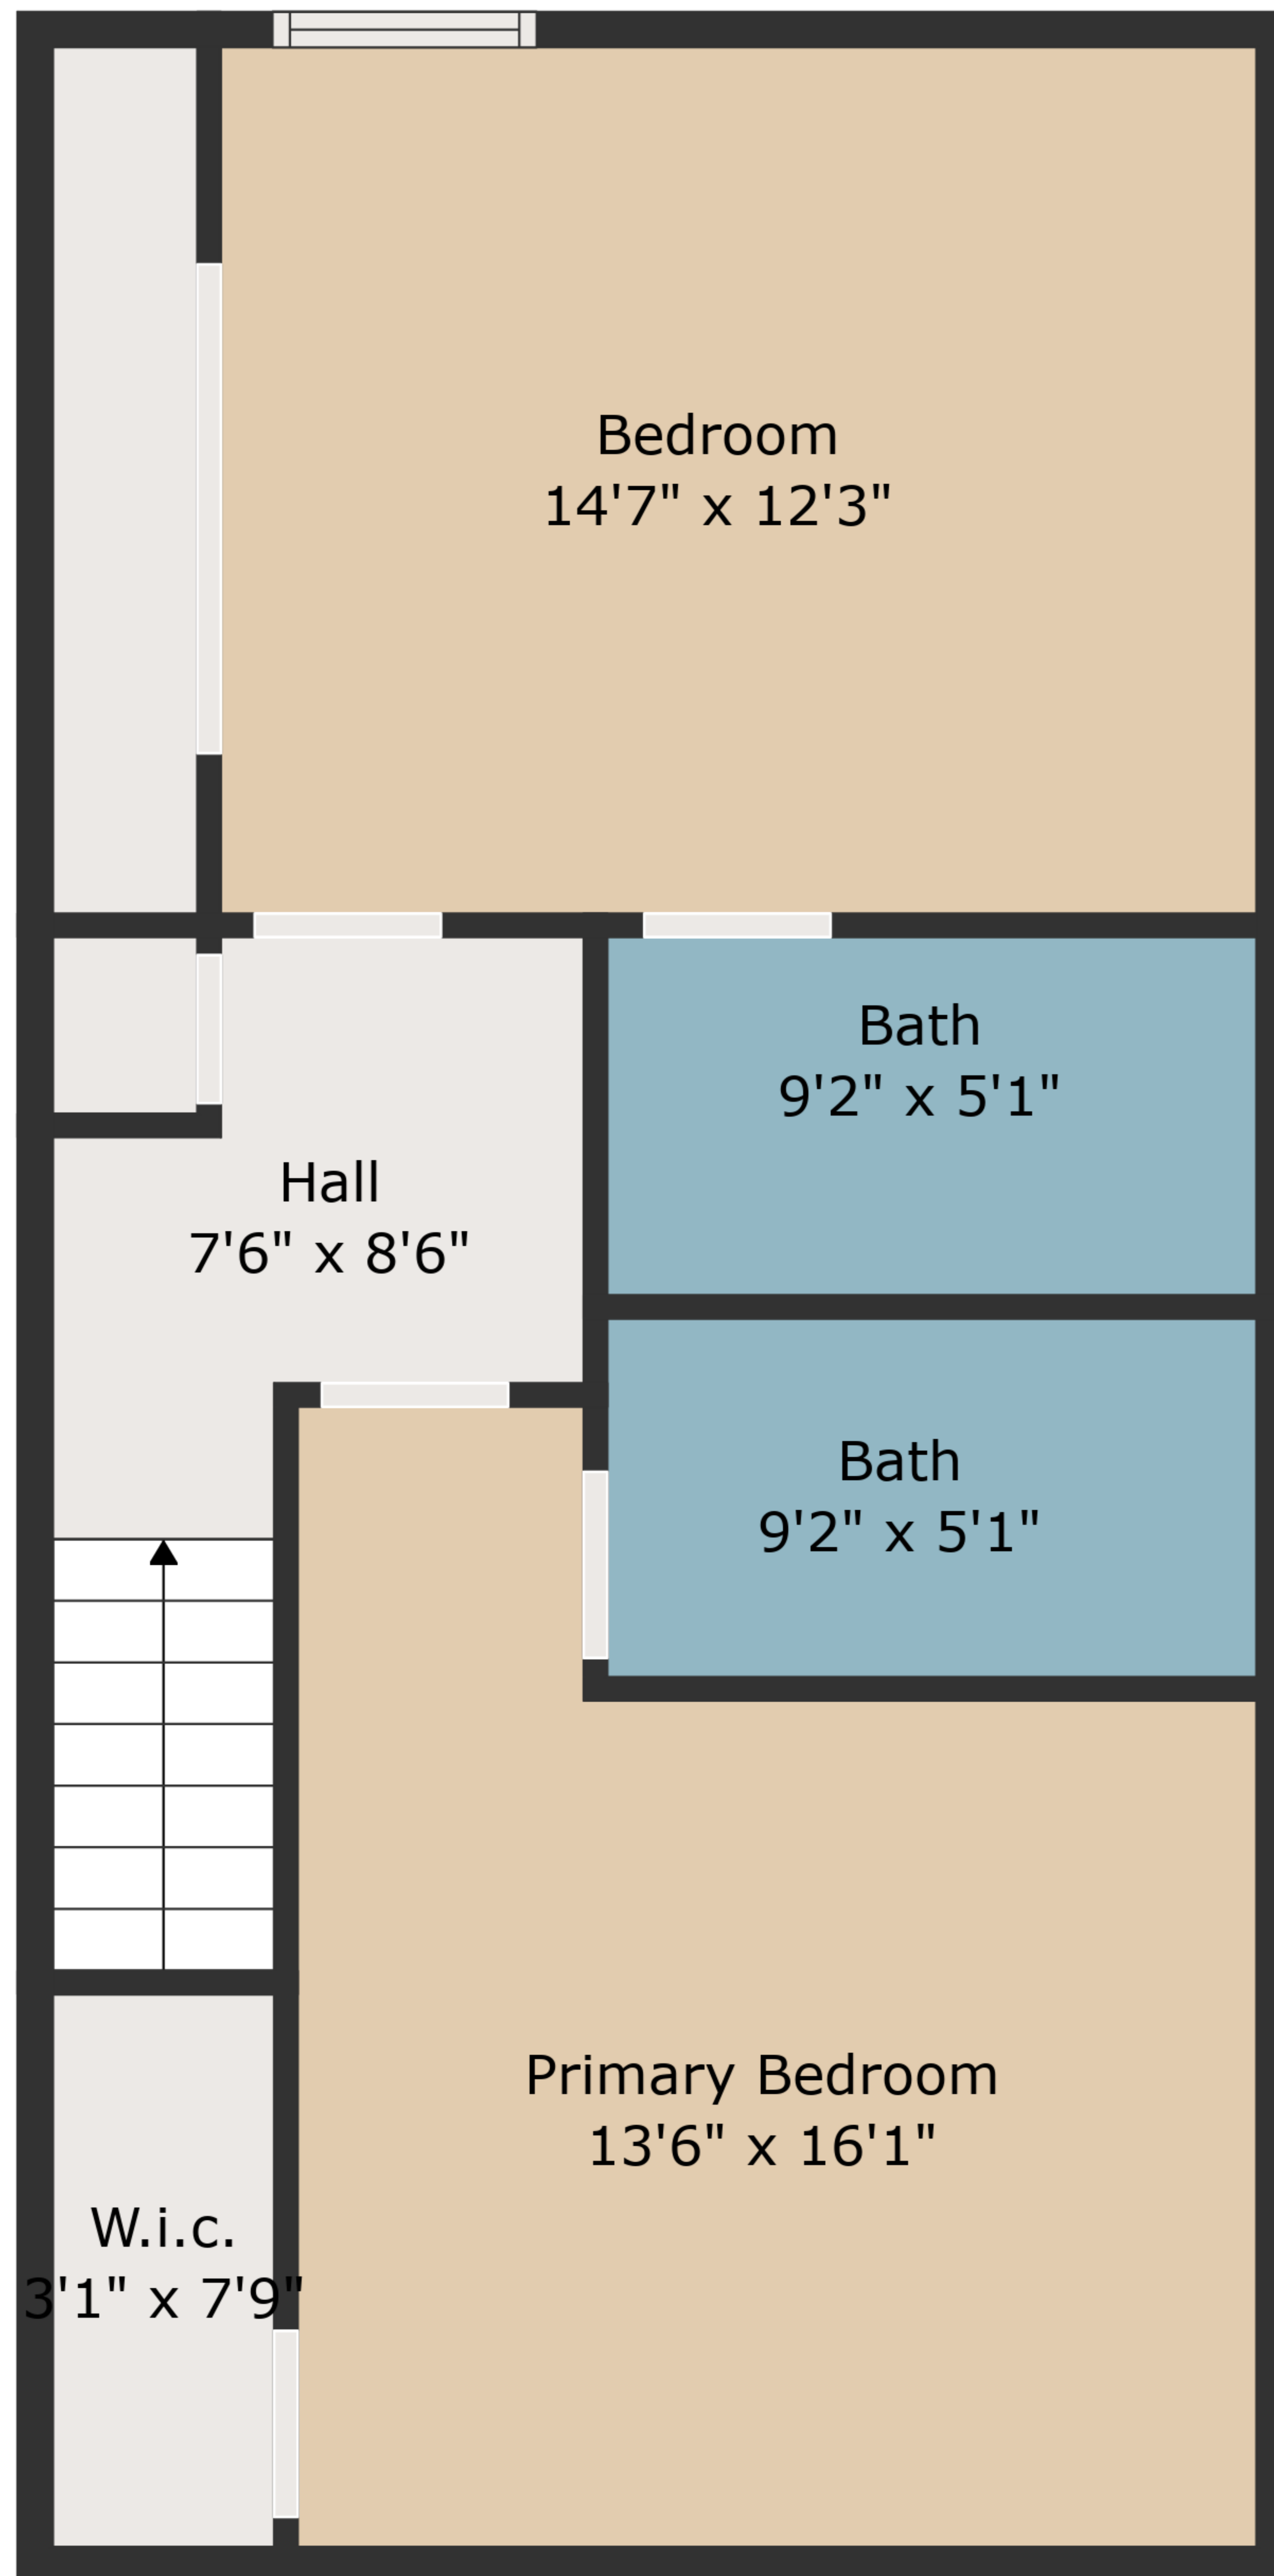

TOTAL: 1722 sq. ft

BELOW GROUND: 555 sq. ft, FLOOR 2: 569 sq. ft, FLOOR 3: 598 sq. ft

Measurements Are Deemed Highly Reliable But Not Guaranteed.

TOTAL: 1722 sq. ft

BELOW GROUND: 555 sq. ft, FLOOR 2: 569 sq. ft, FLOOR 3: 598 sq. ft

Measurements Are Deemed Highly Reliable But Not Guaranteed.

TOTAL: 1722 sq. ft

BELOW GROUND: 555 sq. ft, FLOOR 2: 569 sq. ft, FLOOR 3: 598 sq. ft

Measurements Are Deemed Highly Reliable But Not Guaranteed.

Floor 1

Floor 2

Floor 3

TOTAL: 1722 sq. ft
 BELOW GROUND: 555 sq. ft, FLOOR 2: 569 sq. ft, FLOOR 3: 598 sq. ft

Measurements Are Deemed Highly Reliable But Not Guaranteed.