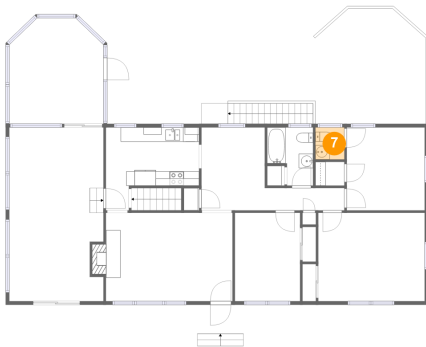

7 Floor 2 - WC

Dimensions: 4'0" x 4'5"
Area: 18 sq. ft
Counted as living area: Yes

Heated: Yes
Finished: Yes
Enclosed: Yes
Contiguous: Yes
Permitted: Yes
Wet space: Yes
Addition: No
Conversion: No