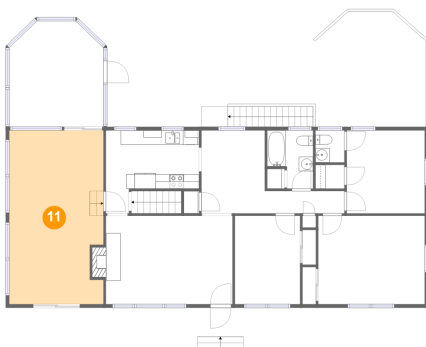

11 Floor 2 - Sunroom

Dimensions: 13'1" x 24'2"
Area: 308 sq. ft
Counted as living area: Yes

Heated: Yes
Finished: Yes
Enclosed: Yes
Contiguous: Yes
Permitted: Yes
Wet space: No
Addition: No
Conversion: No