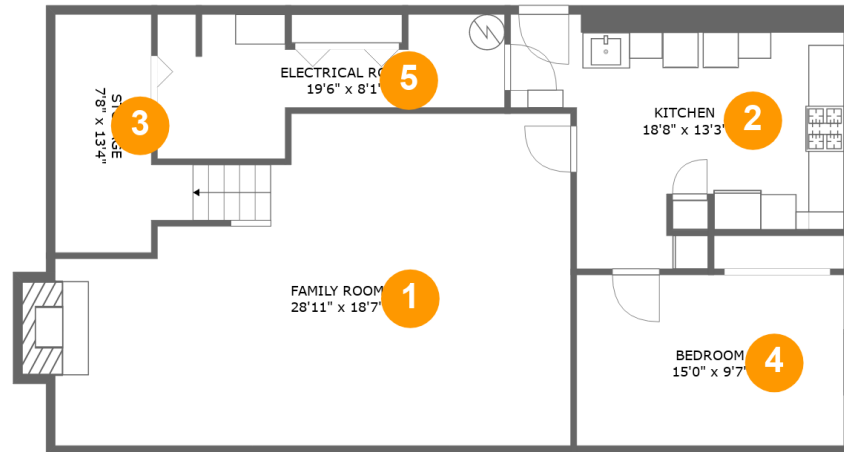

 **3,428** Total sqft

1525 West Ruritan Road, Roanoke, Roanoke County, Virginia, United States, 24012

Room dimensions

Floor 1

Total sqft: 1152 Living area: 914

#		Dimensions	sqft	Counted as living area
1	Family Room	28'11" x 18'7"	472 sq. ft	Yes
2	Kitchen	18'8" x 13'3"	196 sq. ft	Yes
3	Storage	7'8" x 13'4"	79 sq. ft	No
4	Bedroom	15'0" x 9'7"	144 sq. ft	Yes
5	Electrical Room	19'6" x 8'1"	108 sq. ft	No

1525 West Ruritan Road, Roanoke, Roanoke County, Virginia, United States, 24012

6 Floor 2 - Bedroom

Dimensions: 14'10" x 12'4"
Area: 182 sq. ft
Counted as living area: Yes

Heated: Yes
Finished: Yes
Enclosed: Yes
Contiguous: Yes
Permitted: Yes
Wet space: No
Addition: No
Conversion: No

Dimensions: 13'0" x 11'7"
Area: 116 sq. ft
Counted as living area: Yes

Heated: Yes
Finished: Yes
Enclosed: Yes
Contiguous: Yes
Permitted: Yes
Wet space: No
Addition: No
Conversion: No

**1525 West Ruritan Road, Roanoke, Roanoke County,
Virginia, United States, 24012**

Dimensions: 13'1" x 24'2"
Area: 308 sq. ft
Counted as living area: Yes

Heated: Yes
Finished: Yes
Enclosed: Yes
Contiguous: Yes
Permitted: Yes
Wet space: No
Addition: No
Conversion: No

1525 West Ruritan Road, Roanoke, Roanoke County, Virginia, United States, 24012