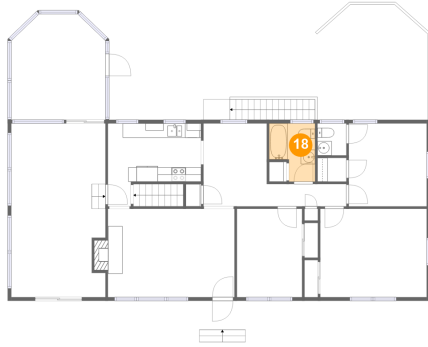

**1525 West Ruritan Road, Roanoke, Roanoke County,
Virginia, United States, 24012**

18 Floor 2 - Bath

Dimensions: 6'5" x 8'1"
Area: 43 sq. ft
Counted as living area: Yes

Heated: Yes
Finished: Yes
Enclosed: Yes
Contiguous: Yes
Permitted: Yes
Wet space: Yes
Addition: No
Conversion: No