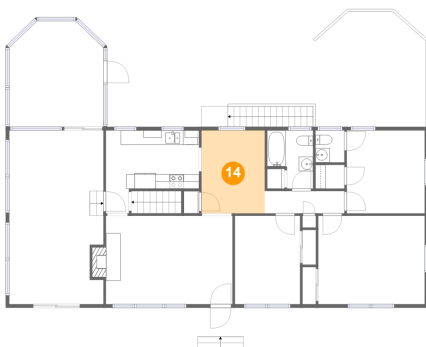

13 Floor 2 - Porch

Dimensions: 6'5" x 4'0"
Area: 26 sq. ft
Counted as living area: No

Heated: No
Finished: Yes
Enclosed: No
Contiguous: Yes
Permitted: Yes
Wet space: No
Addition: No
Conversion: No

14 Floor 2 - Dining Area