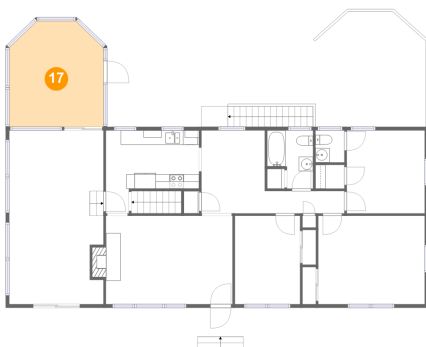

17 Floor 2 - Screened Porch

Dimensions: 13'1" x 14'8"
Area: 179 sq. ft
Counted as living area: No

Heated: No
Finished: Yes
Enclosed: No
Contiguous: Yes
Permitted: Yes
Wet space: No
Addition: No
Conversion: No