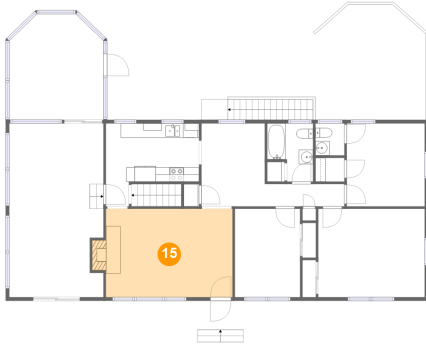

**1525 West Ruritan Road, Roanoke, Roanoke County,
Virginia, United States, 24012**

15 Floor 2 - Living Room

Dimensions: 17'8" x 12'4"
Area: 225 sq. ft
Counted as living area: Yes

Heated: Yes
Finished: Yes
Enclosed: Yes
Contiguous: Yes
Permitted: Yes
Wet space: No
Addition: No
Conversion: No