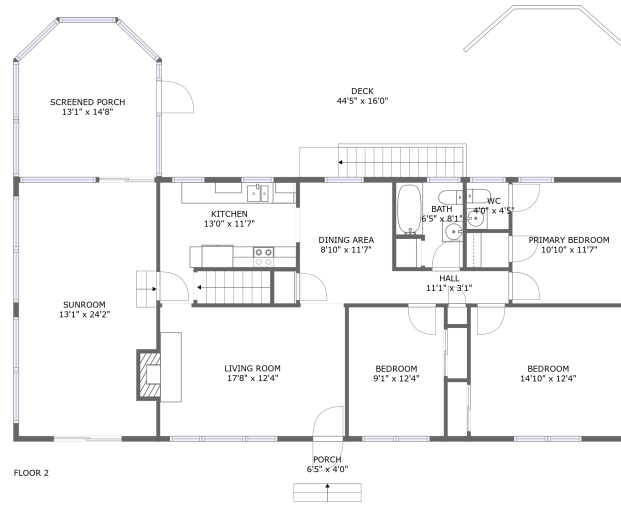

1525 West Ruritan Road, Roanoke, Roanoke County, Virginia, United States, 24012

Property summary

0 Garages

4 Bedrooms

1 Bathrooms

1 Half baths

2 Floors

2,396 Gross living area sqft

3,428 Total sqft