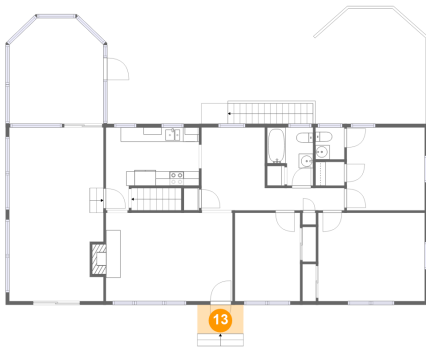

Dimensions: 13'1" x 24'2"
Area: 308 sq. ft
Counted as living area: Yes

Heated: Yes
Finished: Yes
Enclosed: Yes
Contiguous: Yes
Permitted: Yes
Wet space: No
Addition: No
Conversion: No

1525 West Ruritan Road, Roanoke, Roanoke County, Virginia, United States, 24012

13 Floor 2 - Porch

Dimensions: 6'5" x 4'0"
Area: 26 sq. ft
Counted as living area: No

Heated: No
Finished: Yes
Enclosed: No
Contiguous: Yes
Permitted: Yes
Wet space: No
Addition: No
Conversion: No

14 Floor 2 - Dining Area