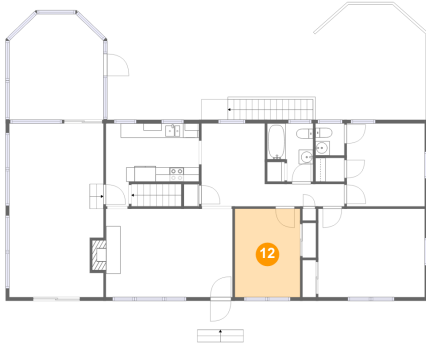

1525 West Ruritan Road, Roanoke, Roanoke County, Virginia, United States, 24012

12 Floor 2 - Bedroom

Dimensions: 9'1" x 12'4"
Area: 112 sq. ft
Counted as living area: Yes

Heated: Yes
Finished: Yes
Enclosed: Yes
Contiguous: Yes
Permitted: Yes
Wet space: No
Addition: No
Conversion: No