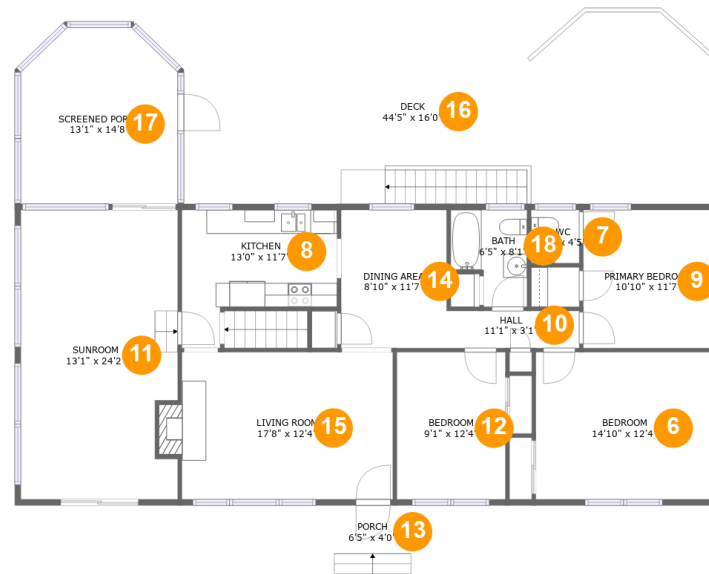

 **3,428** Total sqft

1525 West Ruritan Road, Roanoke, Roanoke County, Virginia, United States, 24012

Room dimensions

Floor 1

Total sqft: 1152 Living area: 914

#		Dimensions	sqft	Counted as living area
1	Family Room	28'11" x 18'7"	472 sq. ft	Yes
2	Kitchen	18'8" x 13'3"	196 sq. ft	Yes
3	Storage	7'8" x 13'4"	79 sq. ft	No
4	Bedroom	15'0" x 9'7"	144 sq. ft	Yes
5	Electrical Room	19'6" x 8'1"	108 sq. ft	No

1525 West Ruritan Road, Roanoke, Roanoke County, Virginia, United States, 24012

Room dimensions

Floor 2

Total sqft: 2276 Living area: 1482

#		Dimensions	sqft	Counted as living area
6	Bedroom	14'10" x 12'4"	182 sq. ft	Yes
7	WC	4'0" x 4'5"	18 sq. ft	Yes
8	Kitchen	13'0" x 11'7"	116 sq. ft	Yes
9	Primary Bedroom	10'10" x 11'7"	125 sq. ft	Yes
10	Hall	11'1" x 3'1"	35 sq. ft	Yes
11	Sunroom	13'1" x 24'2"	308 sq. ft	Yes
12	Bedroom	9'1" x 12'4"	112 sq. ft	Yes
13	Porch	6'5" x 4'0"	26 sq. ft	No
14	Dining Area	8'10" x 11'7"	102 sq. ft	Yes
15	Living Room	17'8" x 12'4"	225 sq. ft	Yes
16	Deck	44'5" x 16'0"	570 sq. ft	No

1525 West Ruritan Road, Roanoke, Roanoke County, Virginia, United States, 24012

1 Floor 1 - Family Room

Dimensions: 28'11" x 18'7"
Area: 472 sq. ft
Counted as living area: Yes

Heated: Yes
Finished: Yes
Enclosed: Yes
Contiguous: Yes
Permitted: Yes
Wet space: No
Addition: No
Conversion: No

Dimensions: 13'0" x 11'7"
Area: 116 sq. ft
Counted as living area: Yes

Heated: Yes
Finished: Yes
Enclosed: Yes
Contiguous: Yes
Permitted: Yes
Wet space: No
Addition: No
Conversion: No

**1525 West Ruritan Road, Roanoke, Roanoke County,
Virginia, United States, 24012**