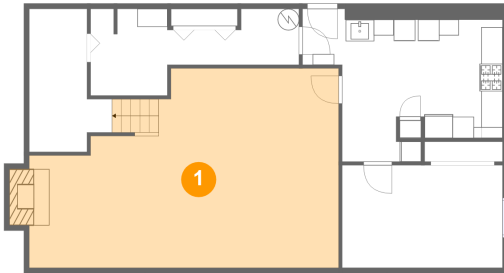

1525 West Ruritan Road, Roanoke, Roanoke County, Virginia, United States, 24012

1 Floor 1 - Family Room

Dimensions: 28'11" x 18'7"
Area: 472 sq. ft
Counted as living area: Yes

Heated: Yes
Finished: Yes
Enclosed: Yes
Contiguous: Yes
Permitted: Yes
Wet space: No
Addition: No
Conversion: No