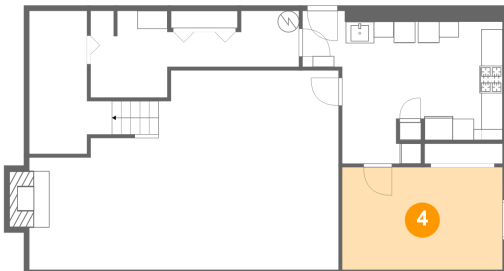

4 Floor 1 - Bedroom

Dimensions: 15'0" x 9'7"
Area: 144 sq. ft
Counted as living area: Yes

Heated: Yes
Finished: Yes
Enclosed: Yes
Contiguous: Yes
Permitted: Yes
Wet space: No
Addition: No
Conversion: No