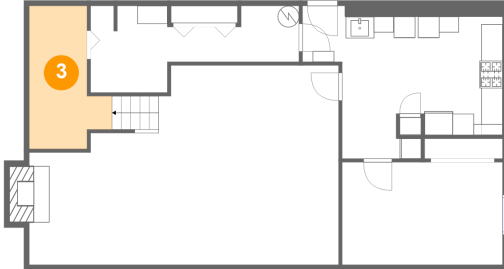

1525 West Ruritan Road, Roanoke, Roanoke County, Virginia, United States, 24012

3 Floor 1 - Storage

Dimensions: 7'8" x 13'4"
Area: 79 sq. ft
Counted as living area: No

Heated: No
Finished: No
Enclosed: No
Contiguous: Yes
Permitted: Yes
Wet space: No
Addition: No
Conversion: No