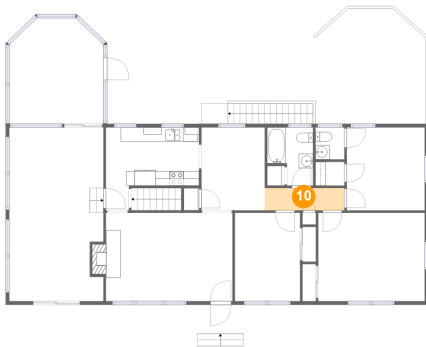

10 Floor 2 - Hall

Dimensions: 11'1" x 3'1"
Area: 35 sq. ft
Counted as living area: Yes

Heated: Yes
Finished: Yes
Enclosed: Yes
Contiguous: Yes
Permitted: Yes
Wet space: No
Addition: No
Conversion: No