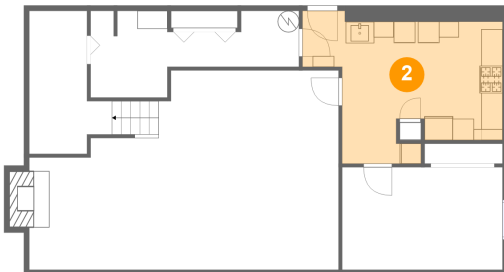

1525 West Ruritan Road, Roanoke, Roanoke County, Virginia, United States, 24012

1 Floor 1 - Family Room

Dimensions: 28'11" x 18'7"
Area: 472 sq. ft
Counted as living area: Yes

Heated: Yes
Finished: Yes
Enclosed: Yes
Contiguous: Yes
Permitted: Yes
Wet space: No
Addition: No
Conversion: No

2 Floor 1 - Kitchen

Dimensions: 18'8" x 13'3"
Area: 196 sq. ft
Counted as living area: Yes

Heated: Yes
Finished: Yes
Enclosed: Yes
Contiguous: Yes
Permitted: Yes
Wet space: No
Addition: No
Conversion: No