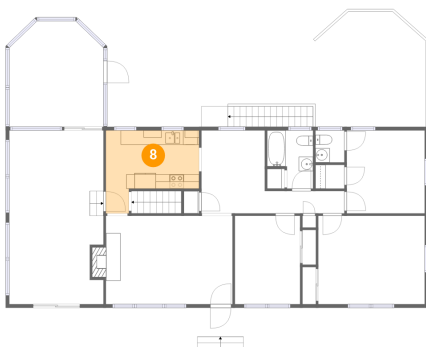

1525 West Ruritan Road, Roanoke, Roanoke County, Virginia, United States, 24012

6 Floor 2 - Bedroom

Dimensions: 14'10" x 12'4"
Area: 182 sq. ft
Counted as living area: Yes

Heated: Yes
Finished: Yes
Enclosed: Yes
Contiguous: Yes
Permitted: Yes
Wet space: No
Addition: No
Conversion: No

7 Floor 2 - WC

Dimensions: 4'0" x 4'5"
Area: 18 sq. ft
Counted as living area: Yes

Heated: Yes
Finished: Yes
Enclosed: Yes
Contiguous: Yes
Permitted: Yes
Wet space: Yes
Addition: No
Conversion: No

8 Floor 2 - Kitchen