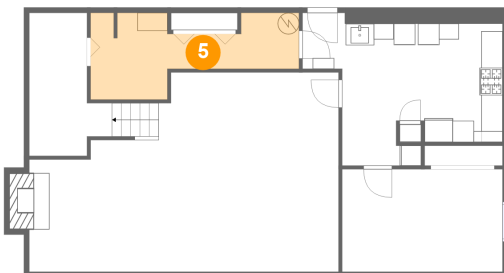

5 Floor 1 - Electrical Room

Dimensions: 19'6" x 8'1"
Area: 108 sq. ft
Counted as living area: No

Heated: No
Finished: No
Enclosed: Yes
Contiguous: Yes
Permitted: Yes
Wet space: No
Addition: No
Conversion: No