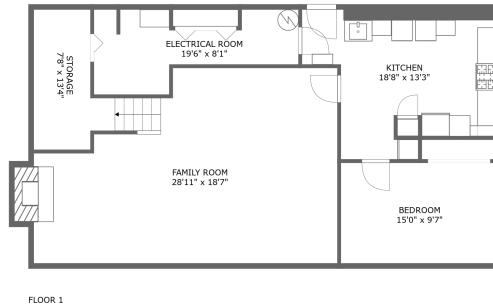

1525 West Ruritan Road, Roanoke, Roanoke County, Virginia, United States, 24012

Property summary

0 Garages

4 Bedrooms

1 Bathrooms

1 Half baths

2 Floors

2,396 Gross living area sqft

3,428 Total sqft