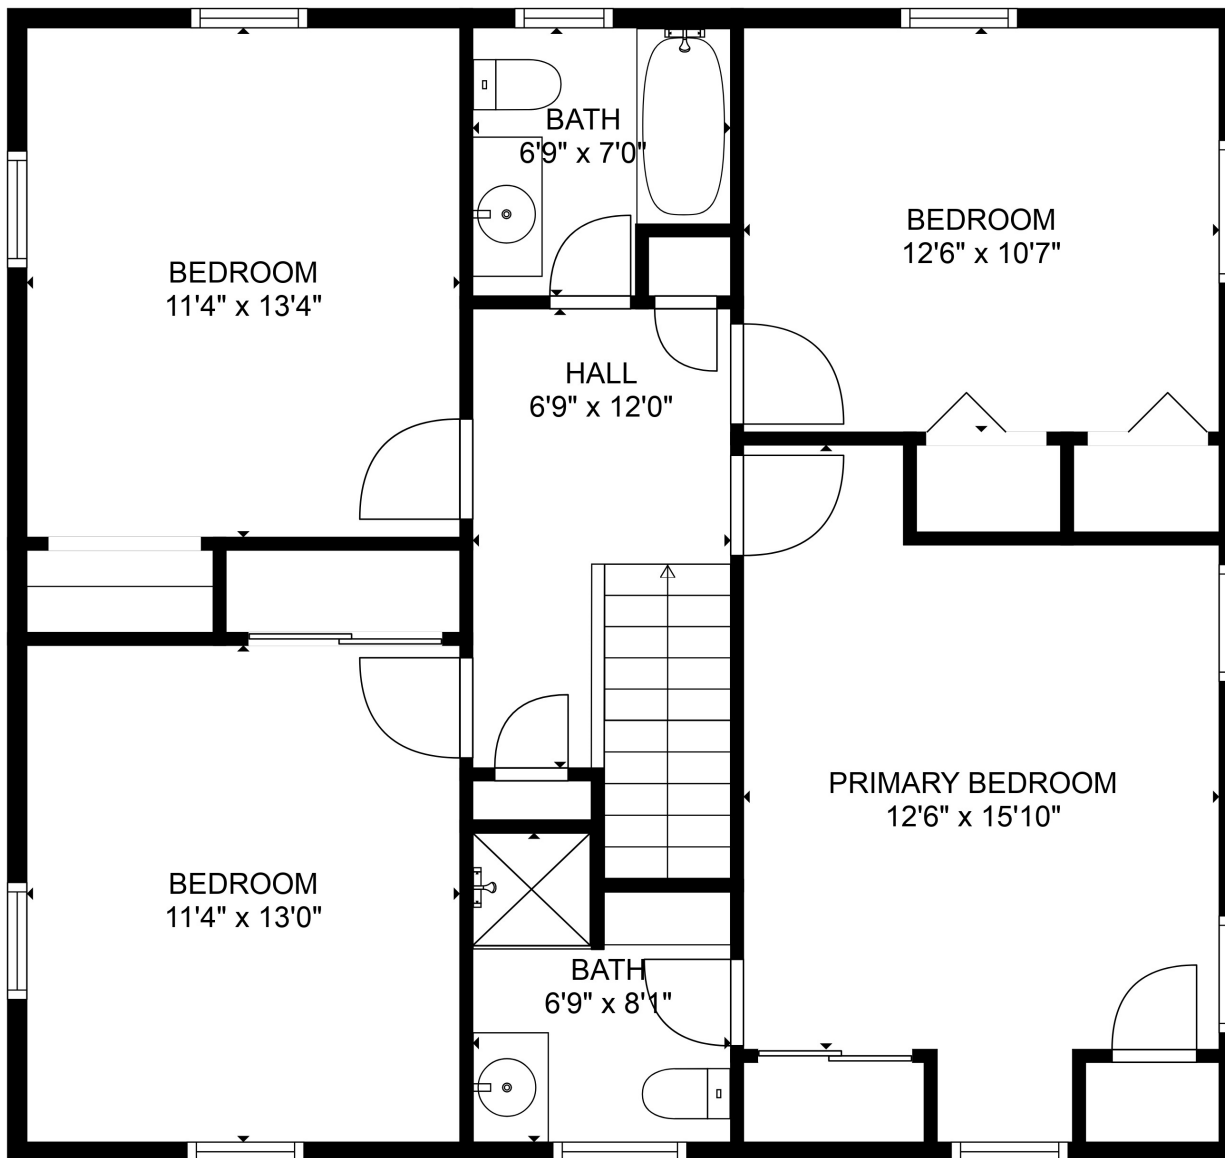

FLOOR 1

FLOOR 2

Total scanned area: 1962 sq. ft

SIZES AND DIMENSIONS ARE APPROXIMATE. ACTUAL MAY VARY.

Total scanned area: 1962 sq. ft

SIZES AND DIMENSIONS ARE APPROXIMATE. ACTUAL MAY VARY.

Total scanned area: 1962 sq. ft

SIZES AND DIMENSIONS ARE APPROXIMATE. ACTUAL MAY VARY.