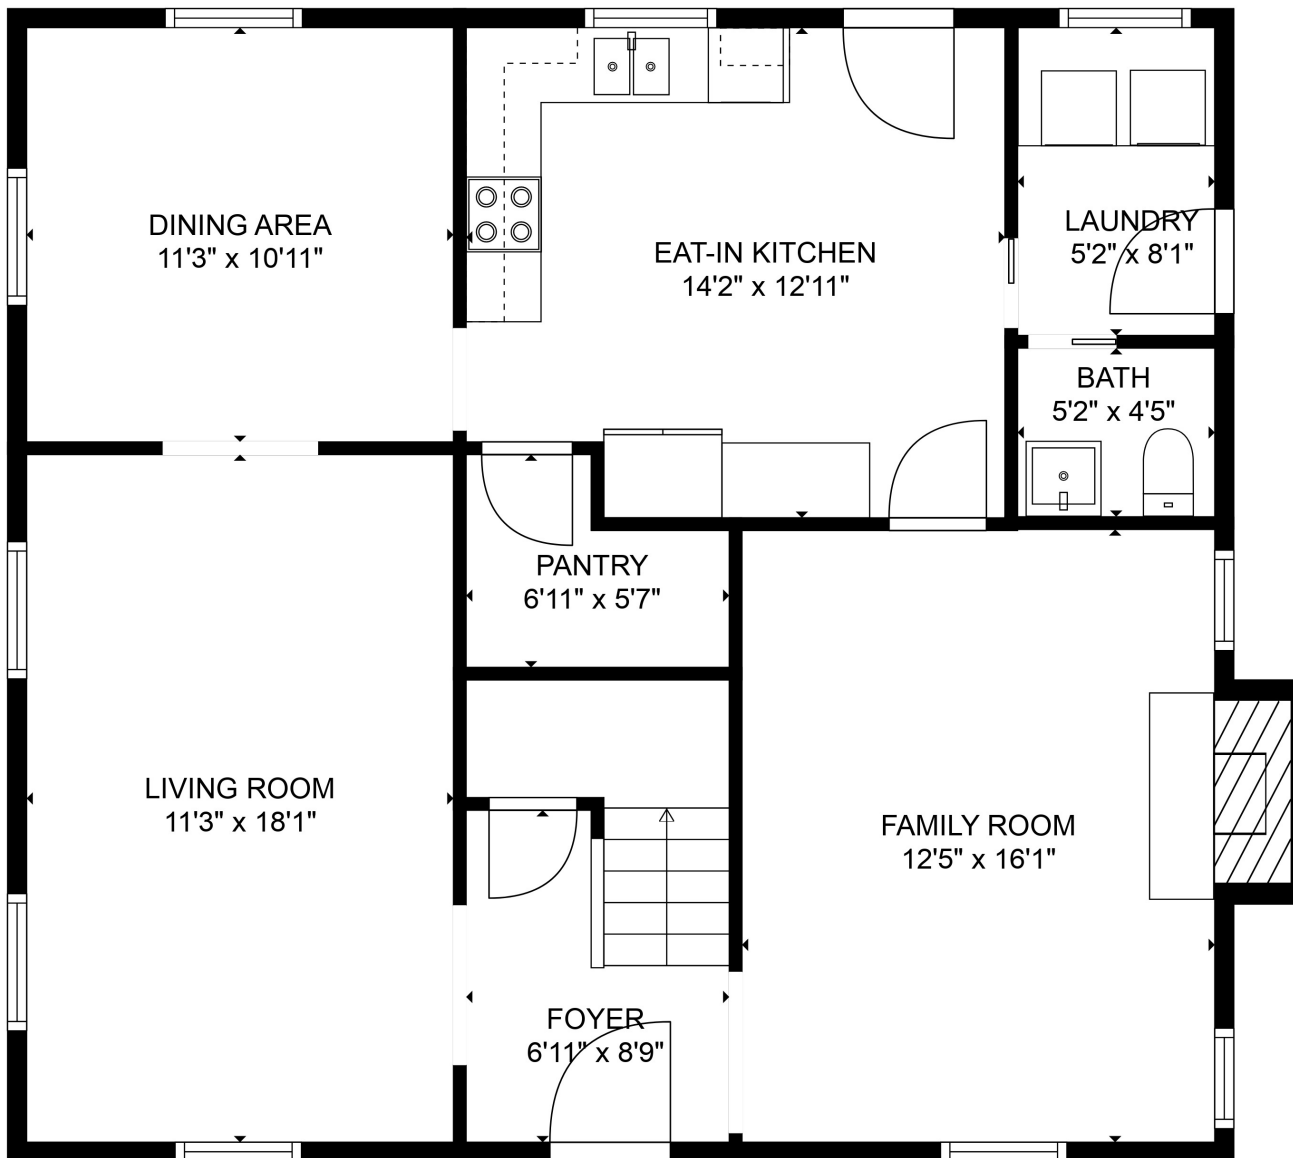

FLOOR 1

FLOOR 2

Total scanned area: 1962 sq. ft

SIZES AND DIMENSIONS ARE APPROXIMATE. ACTUAL MAY VARY.

Total scanned area: 1962 sq. ft

SIZES AND DIMENSIONS ARE APPROXIMATE. ACTUAL MAY VARY.

Total scanned area: 1962 sq. ft

SIZES AND DIMENSIONS ARE APPROXIMATE. ACTUAL MAY VARY.