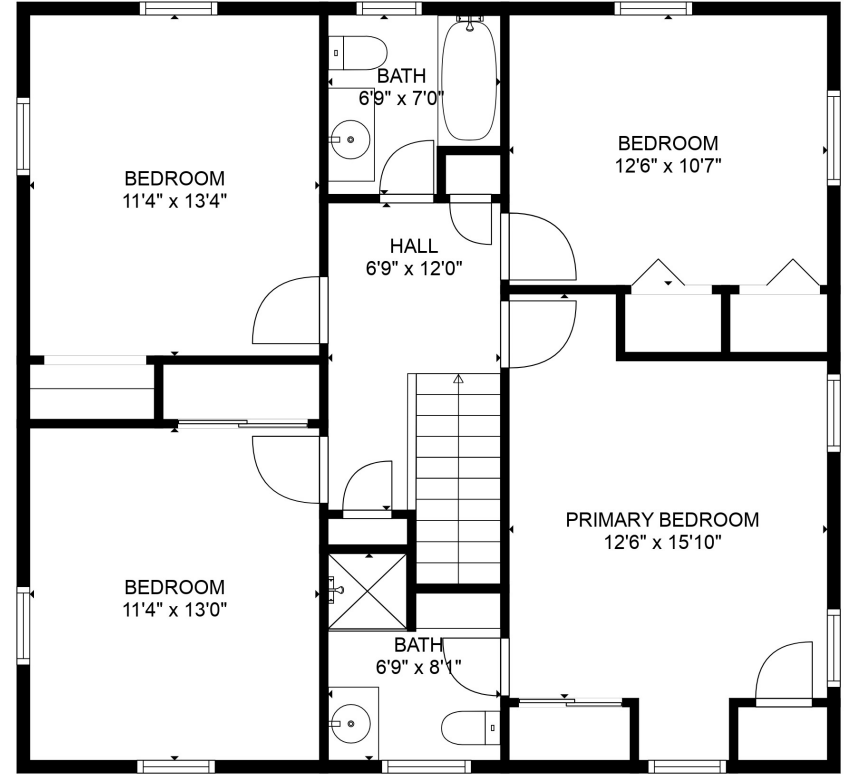

FLOOR 1

FLOOR 2

Total scanned area: 1962 sq. ft

SIZES AND DIMENSIONS ARE APPROXIMATE. ACTUAL MAY VARY.

Total scanned area: 1962 sq. ft

SIZES AND DIMENSIONS ARE APPROXIMATE. ACTUAL MAY VARY.

Total scanned area: 1962 sq. ft

SIZES AND DIMENSIONS ARE APPROXIMATE. ACTUAL MAY VARY.