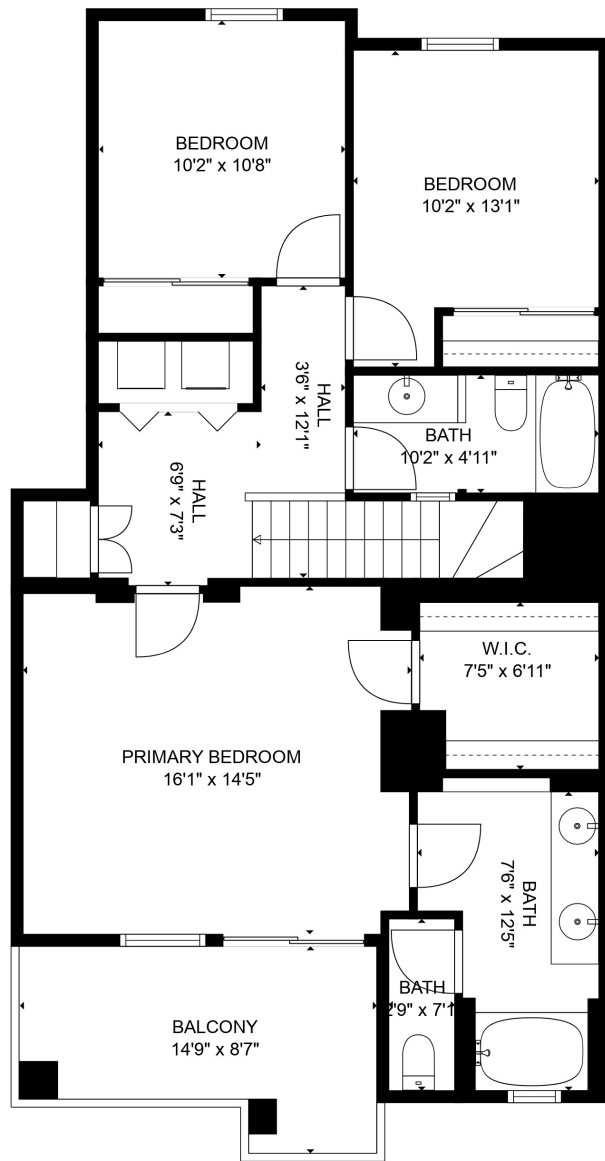

FLOOR 1

FLOOR 2

GROSS INTERNAL AREA
 FLOOR 1: 568 sq. ft, FLOOR 2: 885 sq. ft
 EXCLUDED AREAS: GARAGE: 421 sq. ft, PORCH: 182 sq. ft, BALCONY: 106 sq. ft
 TOTAL: 1453 sq. ft
 SIZES AND DIMENSIONS ARE APPROXIMATE, ACTUAL MAY VARY.

GROSS INTERNAL AREA
 FLOOR 1: 568 sq. ft, FLOOR 2: 885 sq. ft
 EXCLUDED AREAS: GARAGE: 421 sq. ft, PORCH: 182 sq. ft, BALCONY: 106 sq. ft
 TOTAL: 1453 sq. ft
 SIZES AND DIMENSIONS ARE APPROXIMATE, ACTUAL MAY VARY.