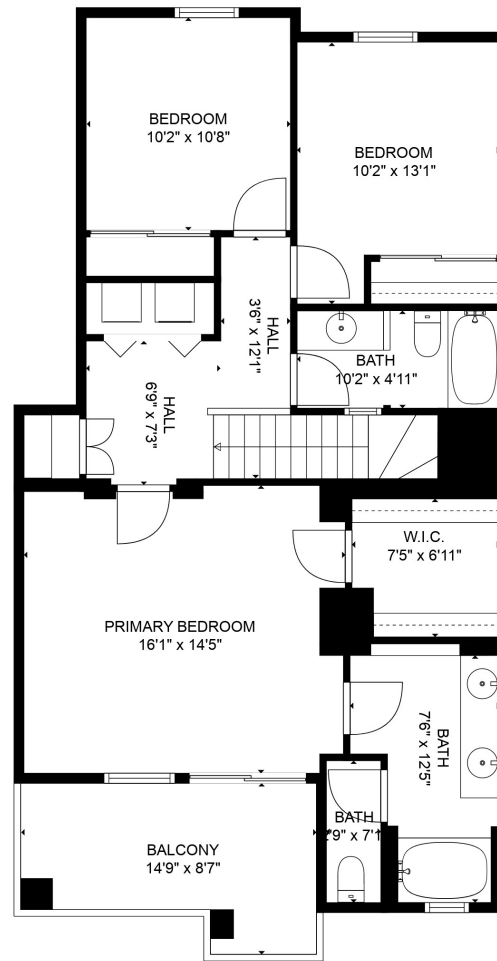

FLOOR 1

FLOOR 2

GROSS INTERNAL AREA
 FLOOR 1: 568 sq. ft, FLOOR 2: 885 sq. ft
 EXCLUDED AREAS: GARAGE: 421 sq. ft, PORCH: 182 sq. ft, BALCONY: 106 sq. ft
 TOTAL: 1453 sq. ft
 SIZES AND DIMENSIONS ARE APPROXIMATE, ACTUAL MAY VARY.

GROSS INTERNAL AREA
 FLOOR 1: 568 sq. ft, FLOOR 2: 885 sq. ft
 EXCLUDED AREAS: GARAGE: 421 sq. ft, PORCH: 182 sq. ft, BALCONY: 106 sq. ft
 TOTAL: 1453 sq. ft
 SIZES AND DIMENSIONS ARE APPROXIMATE, ACTUAL MAY VARY.