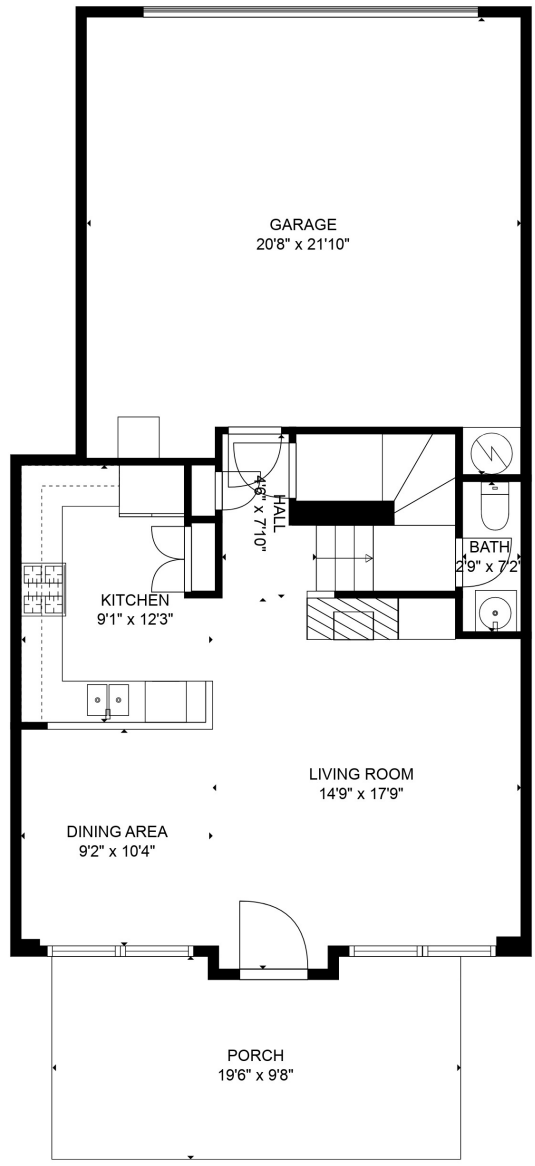

FLOOR 1

FLOOR 2

GROSS INTERNAL AREA
 FLOOR 1: 568 sq. ft, FLOOR 2: 885 sq. ft
 EXCLUDED AREAS: GARAGE: 421 sq. ft, PORCH: 182 sq. ft, BALCONY: 106 sq. ft
 TOTAL: 1453 sq. ft
 SIZES AND DIMENSIONS ARE APPROXIMATE, ACTUAL MAY VARY.

GROSS INTERNAL AREA
 FLOOR 1: 568 sq. ft, FLOOR 2: 885 sq. ft
 EXCLUDED AREAS: GARAGE: 421 sq. ft, PORCH: 182 sq. ft, BALCONY: 106 sq. ft
 TOTAL: 1453 sq. ft
 SIZES AND DIMENSIONS ARE APPROXIMATE, ACTUAL MAY VARY.