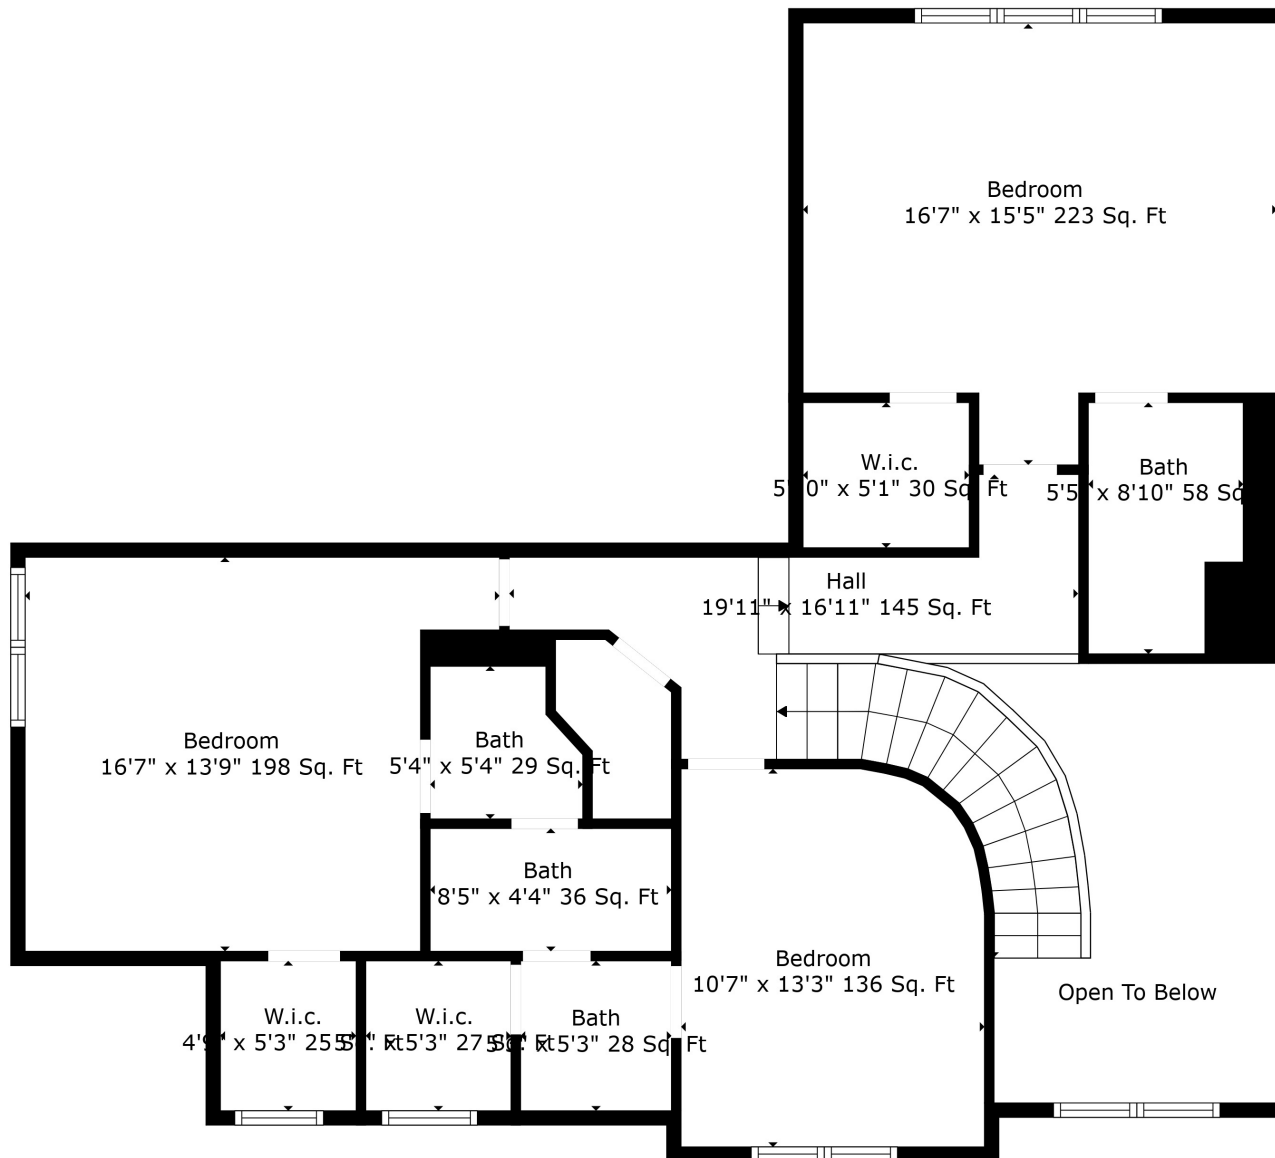

Total scanned area: 5540 sq. ft

Measurements Are Calculated By Cubicasa Technology. Deemed Highly Reliable But Not Guaranteed.

Total scanned area: 5540 sq. ft

Measurements Are Calculated By Cubicasa Technology. Deemed Highly Reliable But Not Guaranteed.