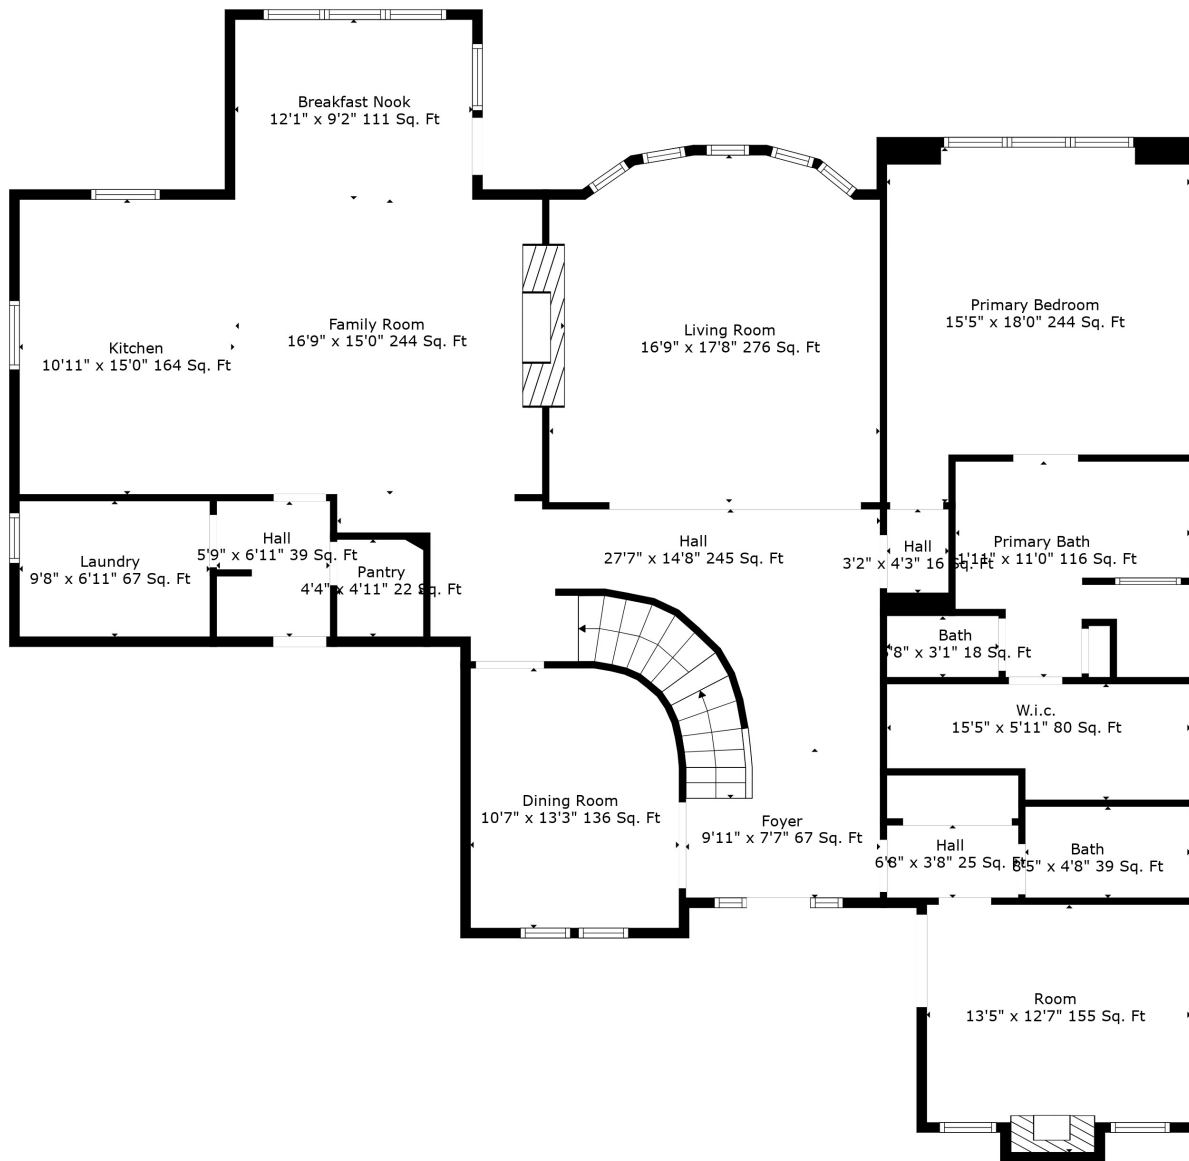

Total scanned area: 5540 sq. ft

Measurements Are Calculated By Cubicasa Technology. Deemed Highly Reliable But Not Guaranteed.

Total scanned area: 5540 sq. ft

Measurements Are Calculated By Cubicasa Technology. Deemed Highly Reliable But Not Guaranteed.