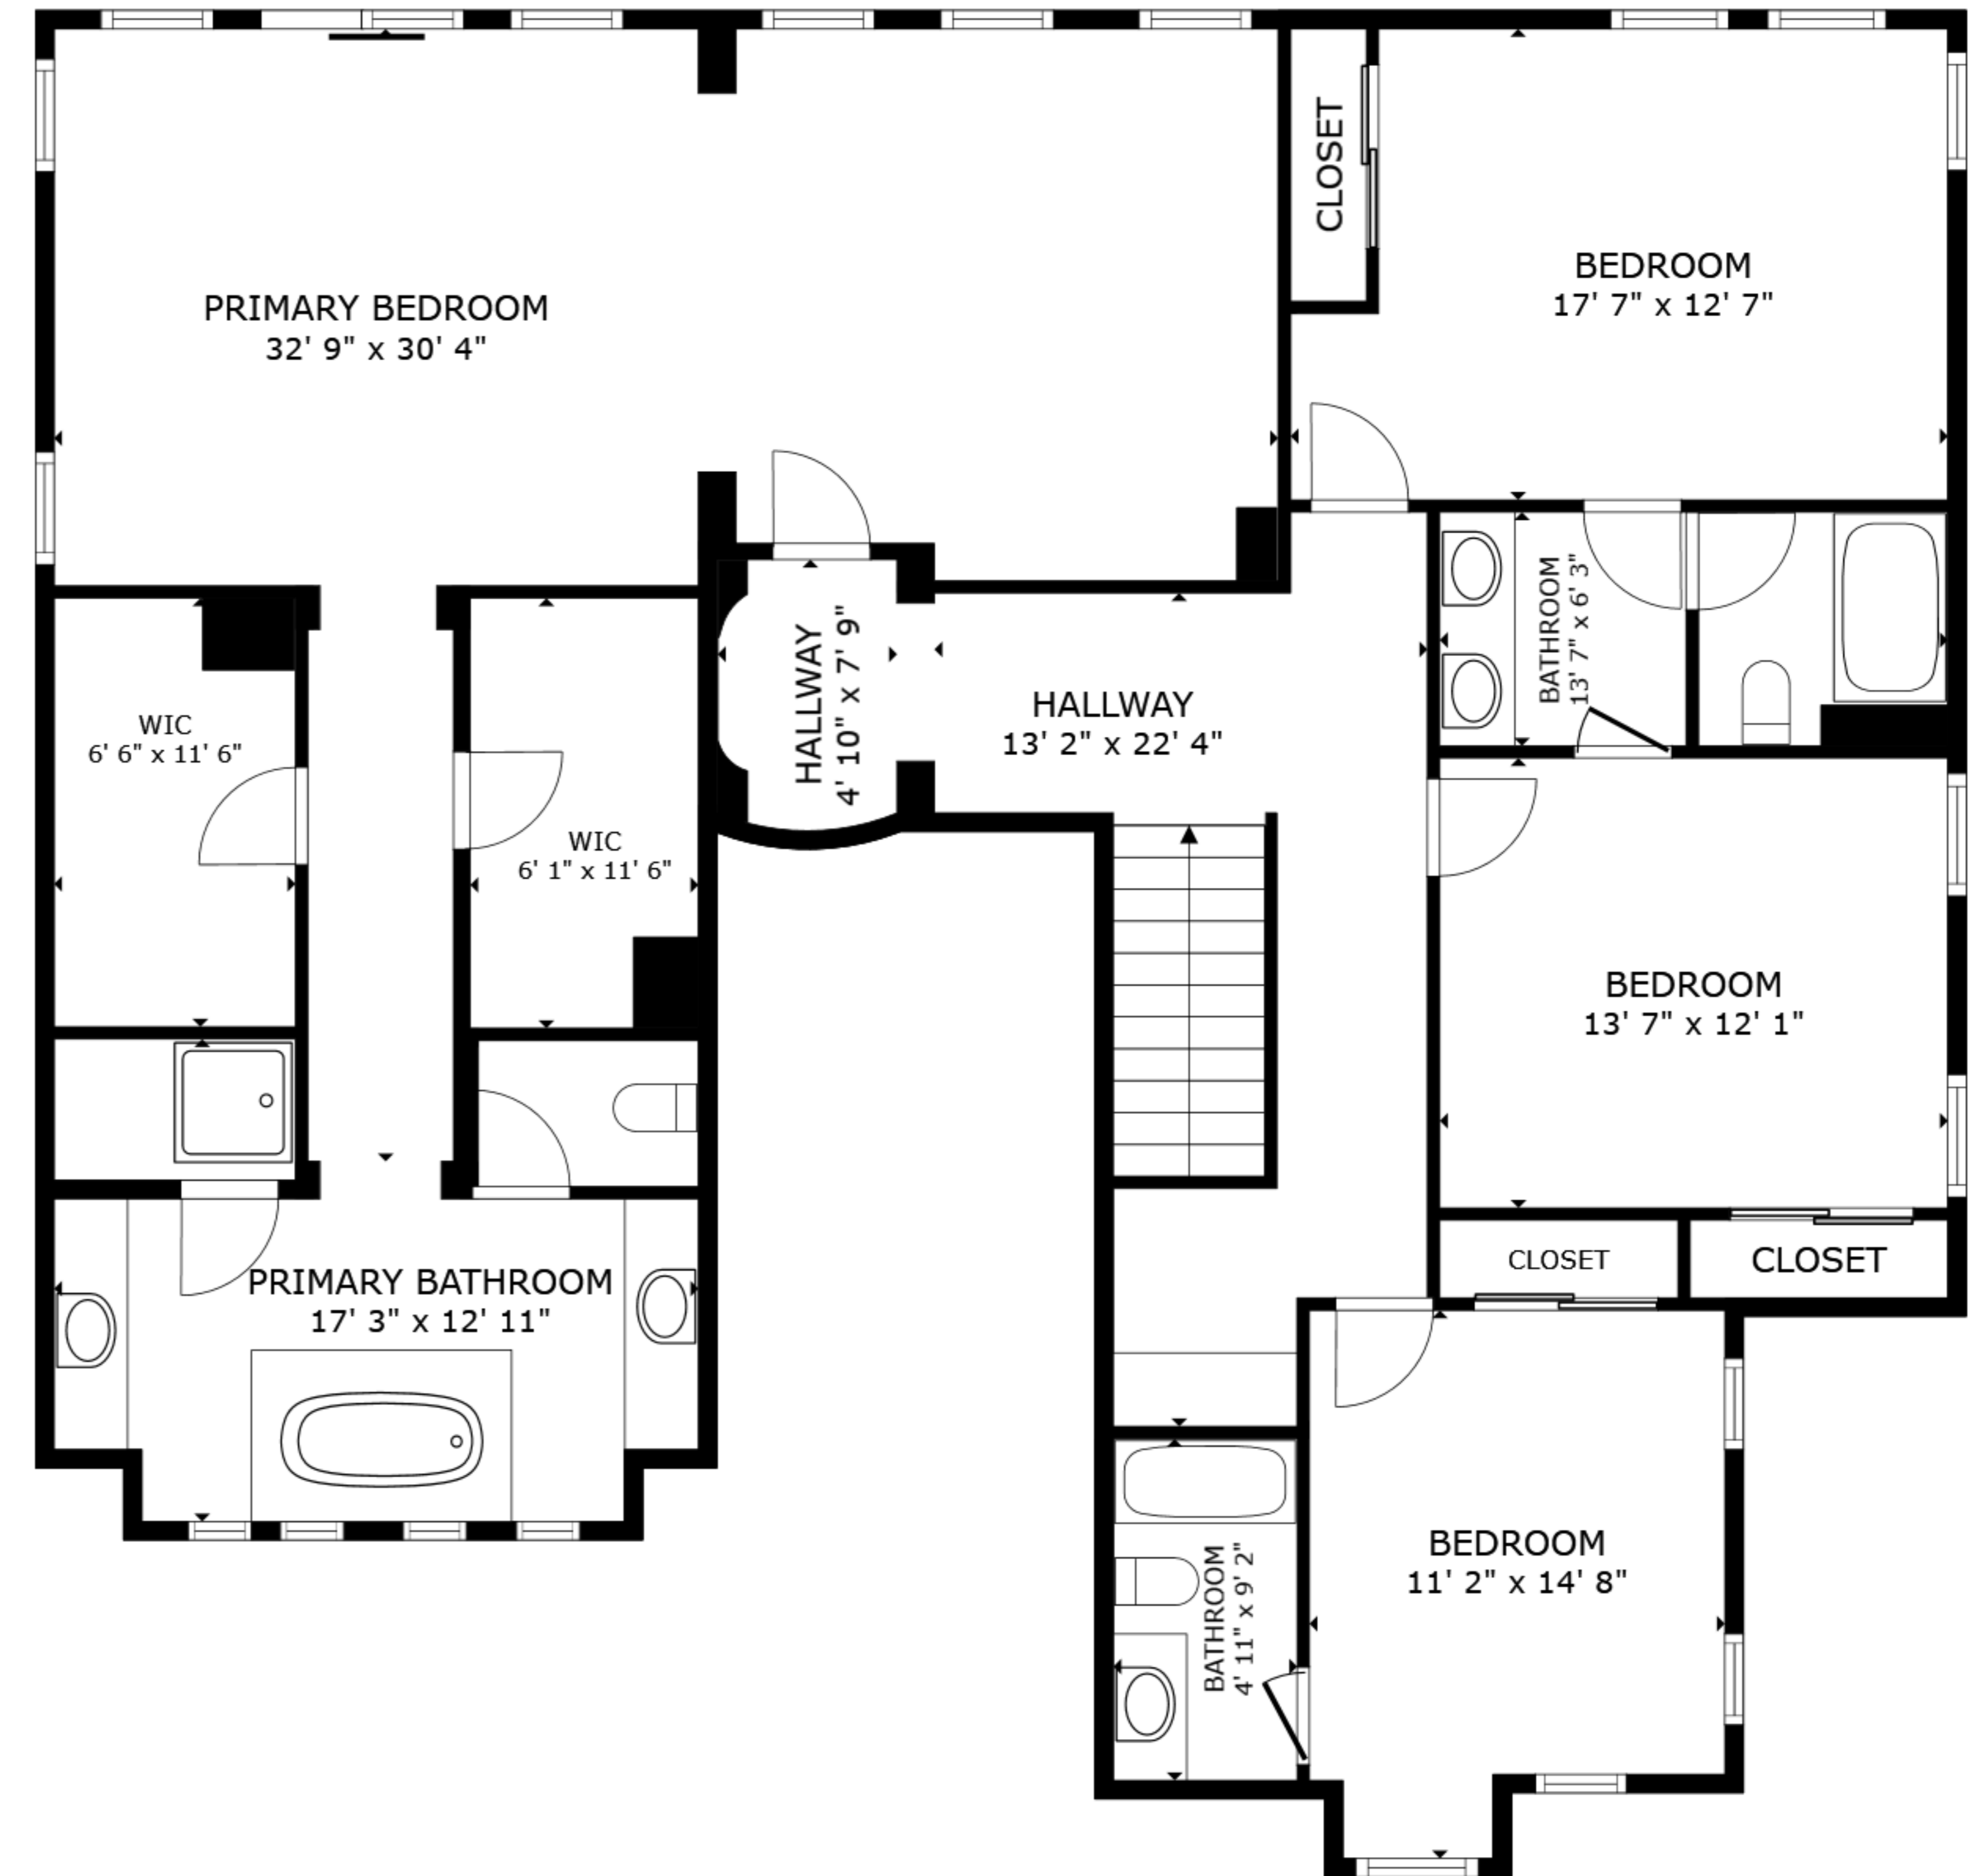

FLOOR 1

FLOOR 2

GROSS INTERNAL AREA
 FLOOR 1 2,242 sq.ft. FLOOR 2 1,894 sq.ft.
 EXCLUDED AREAS : GARAGE 655 sq.ft.
 TOTAL : 4,135 sq.ft.

SIZES AND DIMENSIONS ARE APPROXIMATE, ACTUAL MAY VARY.