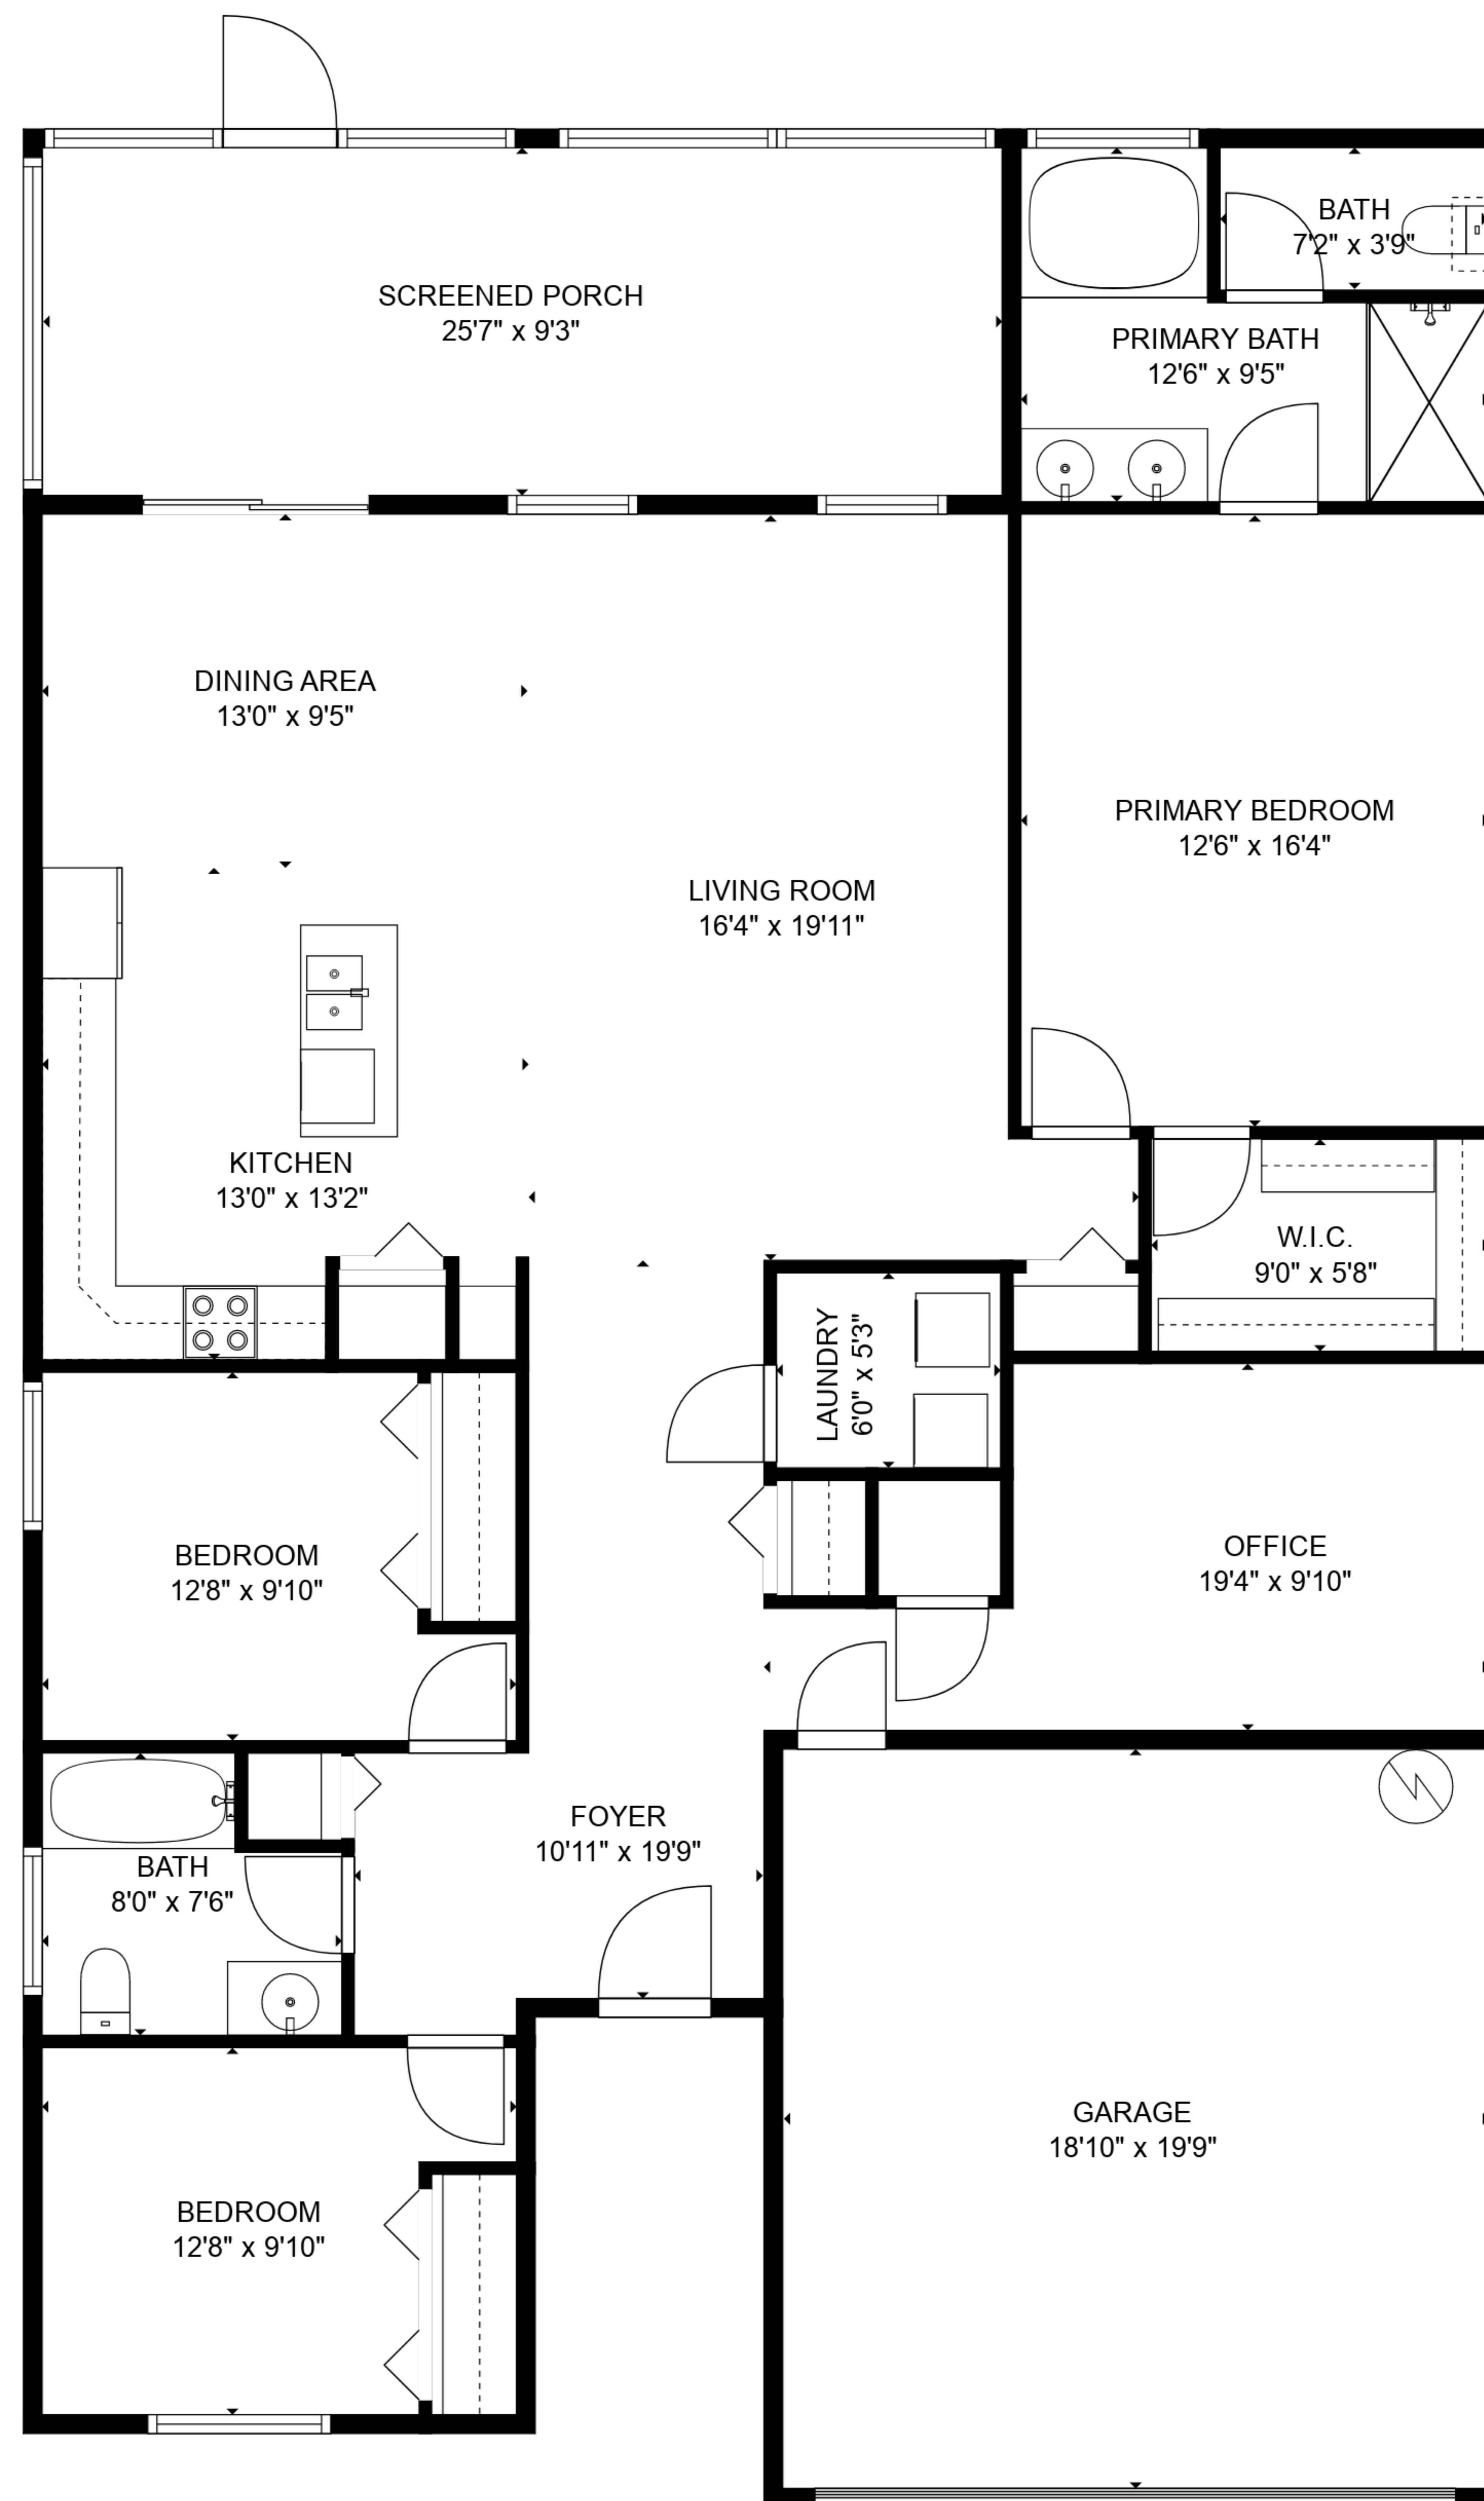

**TOTAL: 1659 sq. ft**

FLOOR 1: 1659 sq. ft

EXCLUDED AREAS: GARAGE: 373 sq. ft, SCREENED PORCH: 238 sq. ft

SIZES AND DIMENSIONS ARE APPROXIMATE, ACTUAL MAY VARY.

**TOTAL: 1659 sq. ft**

FLOOR 1: 1659 sq. ft

EXCLUDED AREAS: GARAGE: 373 sq. ft, SCREENED PORCH: 238 sq. ft

SIZES AND DIMENSIONS ARE APPROXIMATE, ACTUAL MAY VARY.