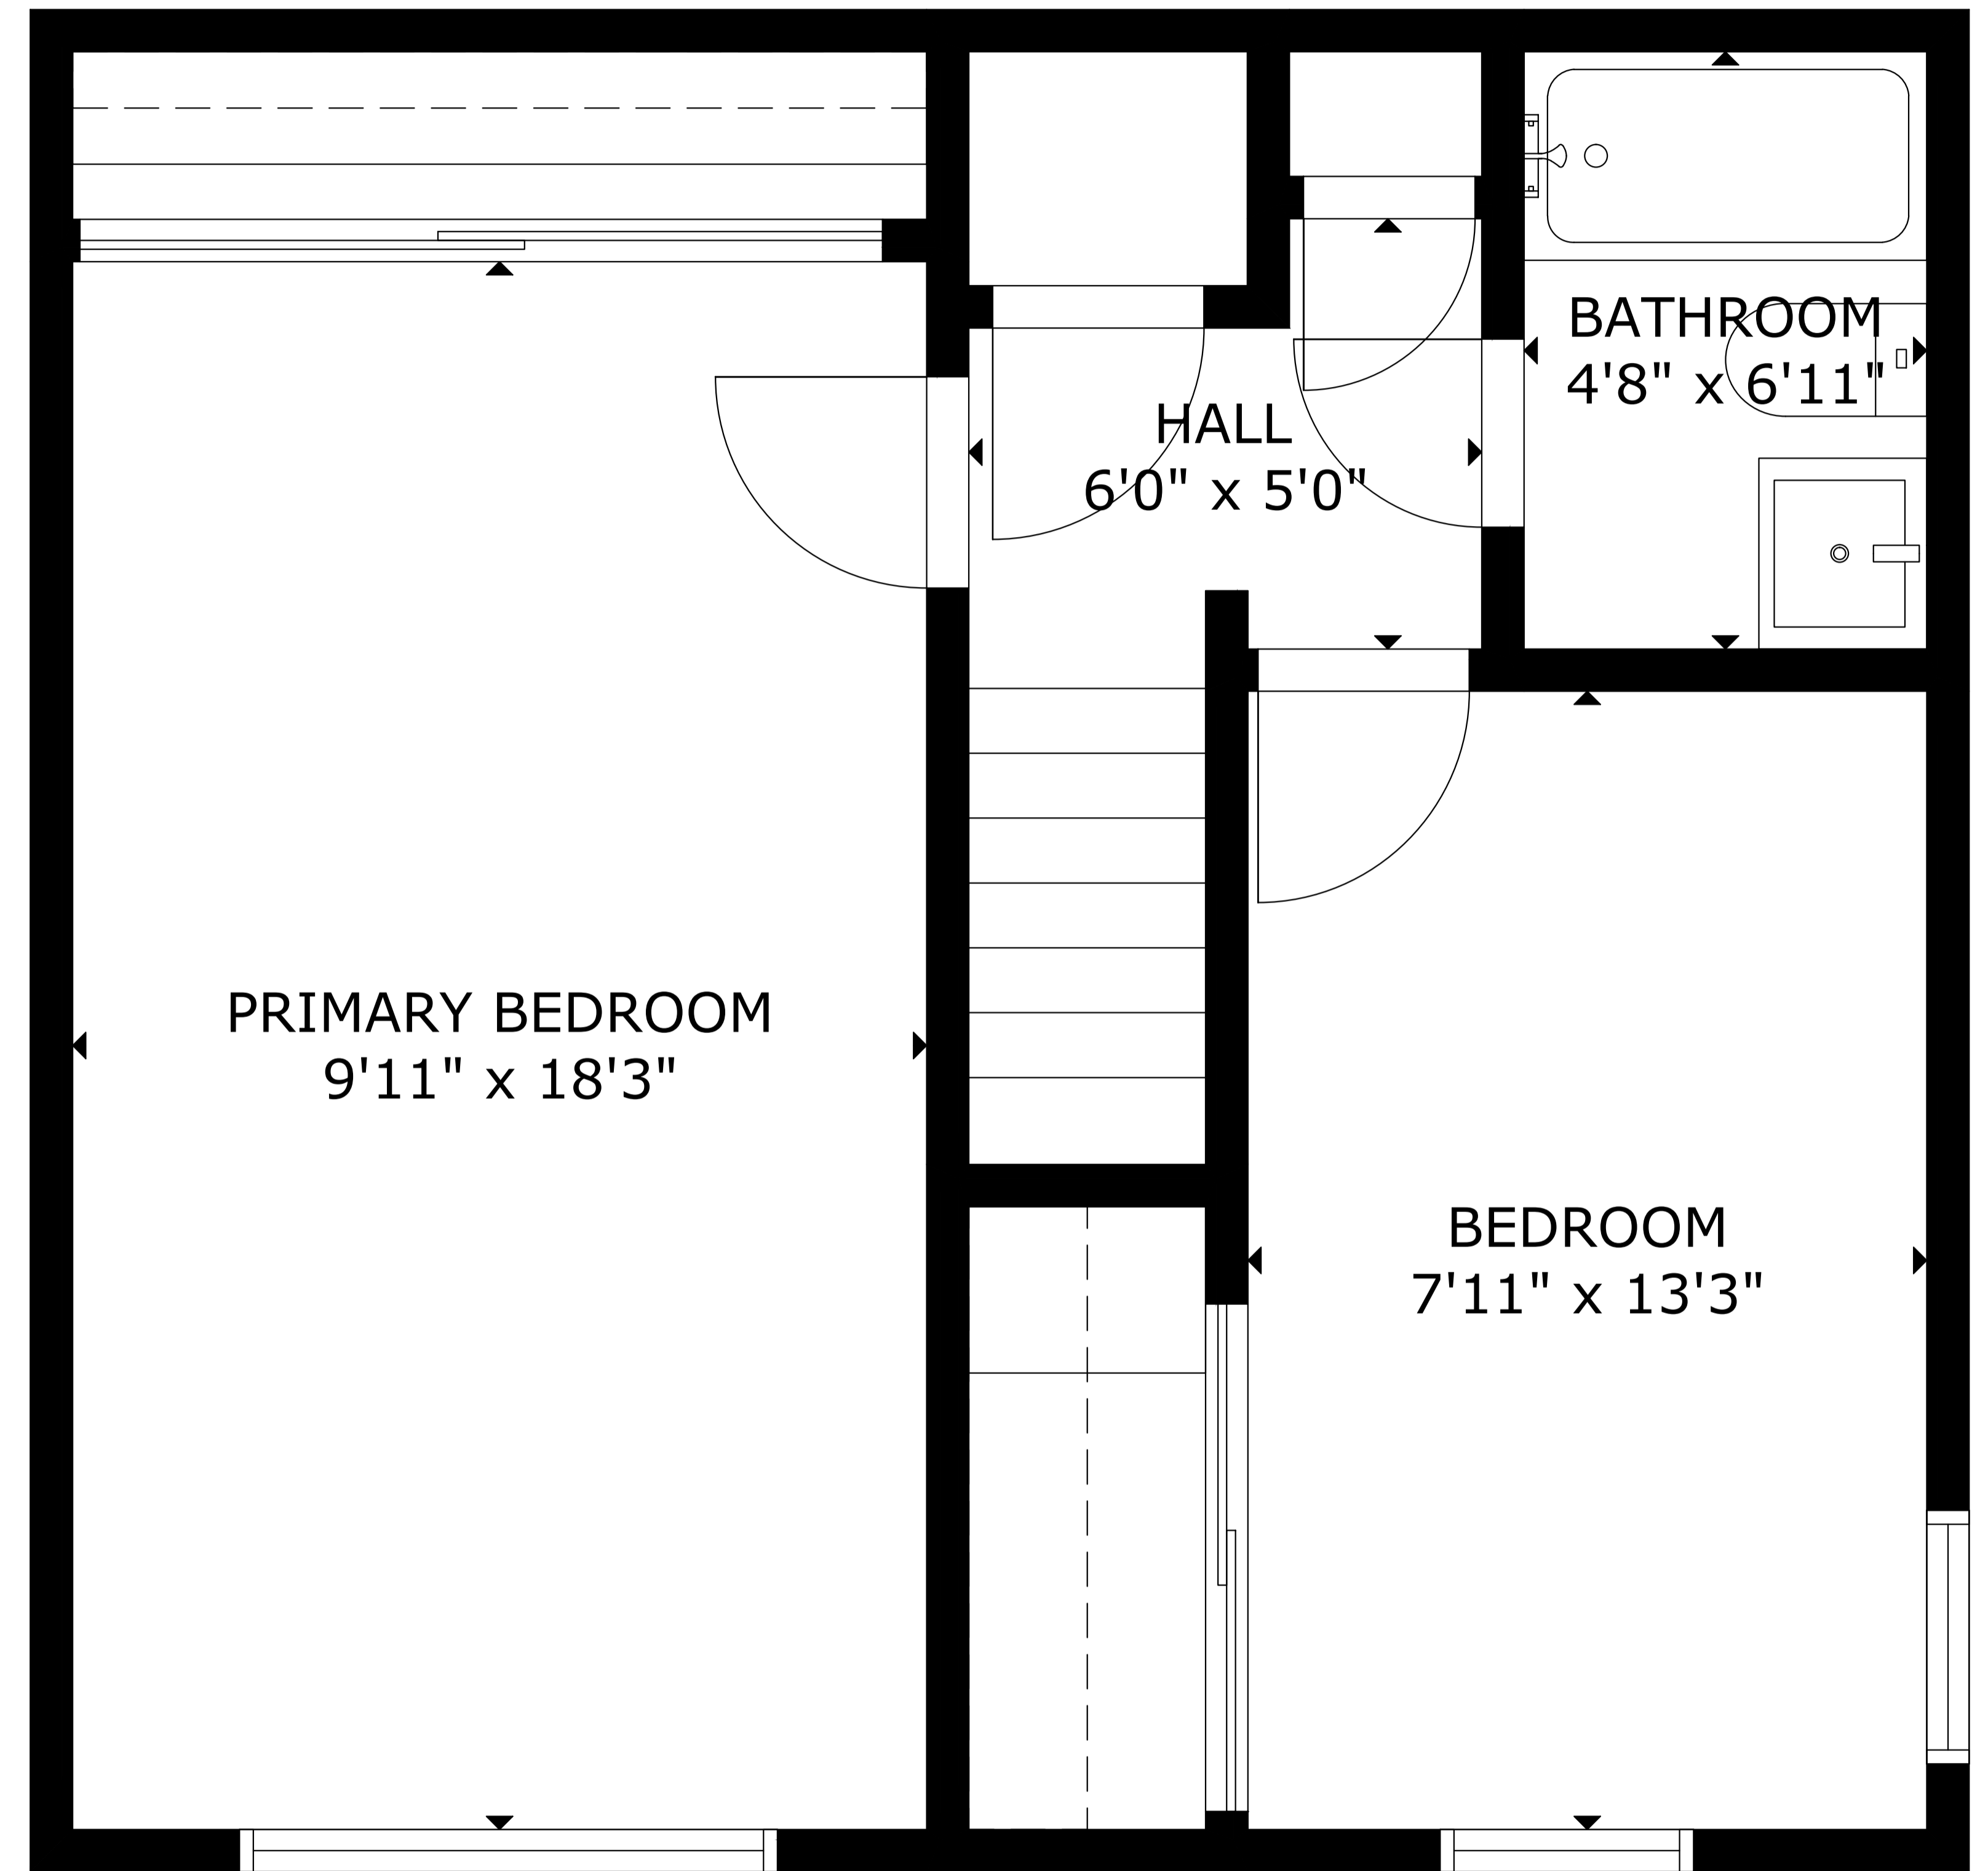

MAIN FLOOR

UPPER LEVEL 1

GROSS INTERNAL AREA
 TOTAL: 882 sq ft
 MAIN FLOOR: 447 sq ft, UPPER LEVEL 1: 435 sq ft
 SIZE AND DIMENSIONS ARE APPROXIMATE, ACTUAL MAY VARY