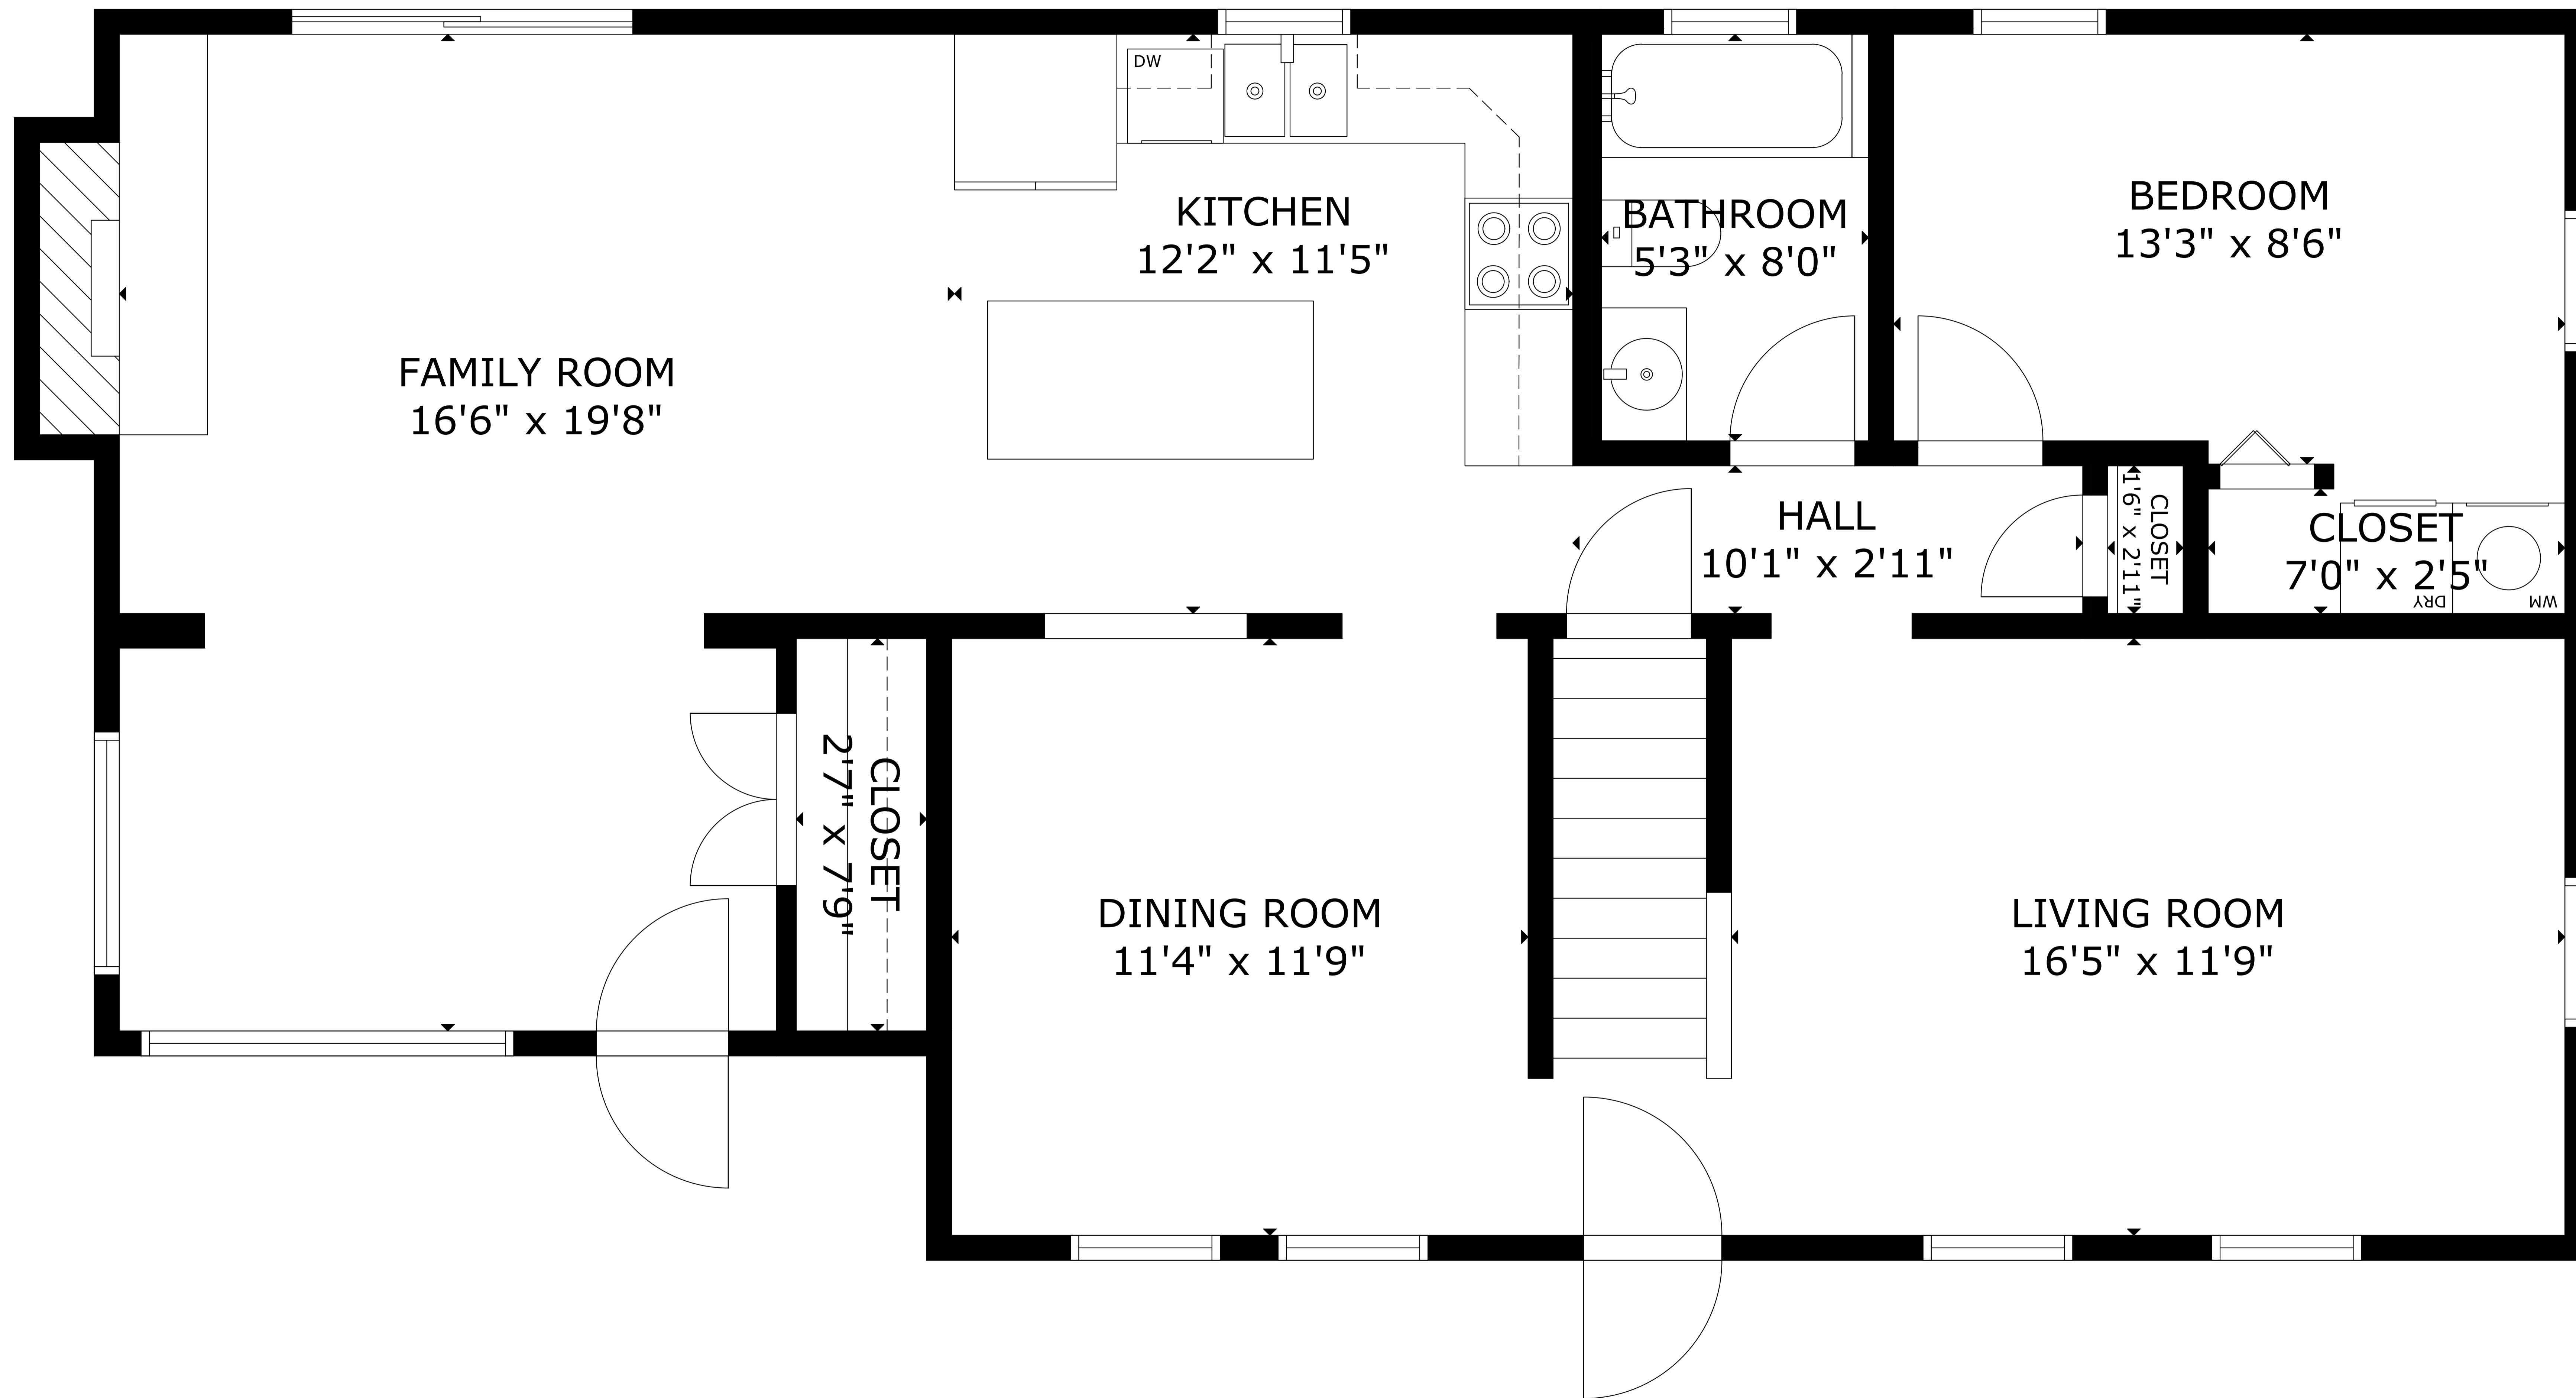

6 Fordham Cir Falmouth

GROSS INTERNAL AREA
TOTAL: 2,582 sq.ft

FLOOR 1: 917 sq.ft, FLOOR 2: 1,084 sq.ft, FLOOR 3: 581 sq.ft
SIZE AND DIMENSIONS ARE APPROXIMATE, ACTUAL MAY VARY