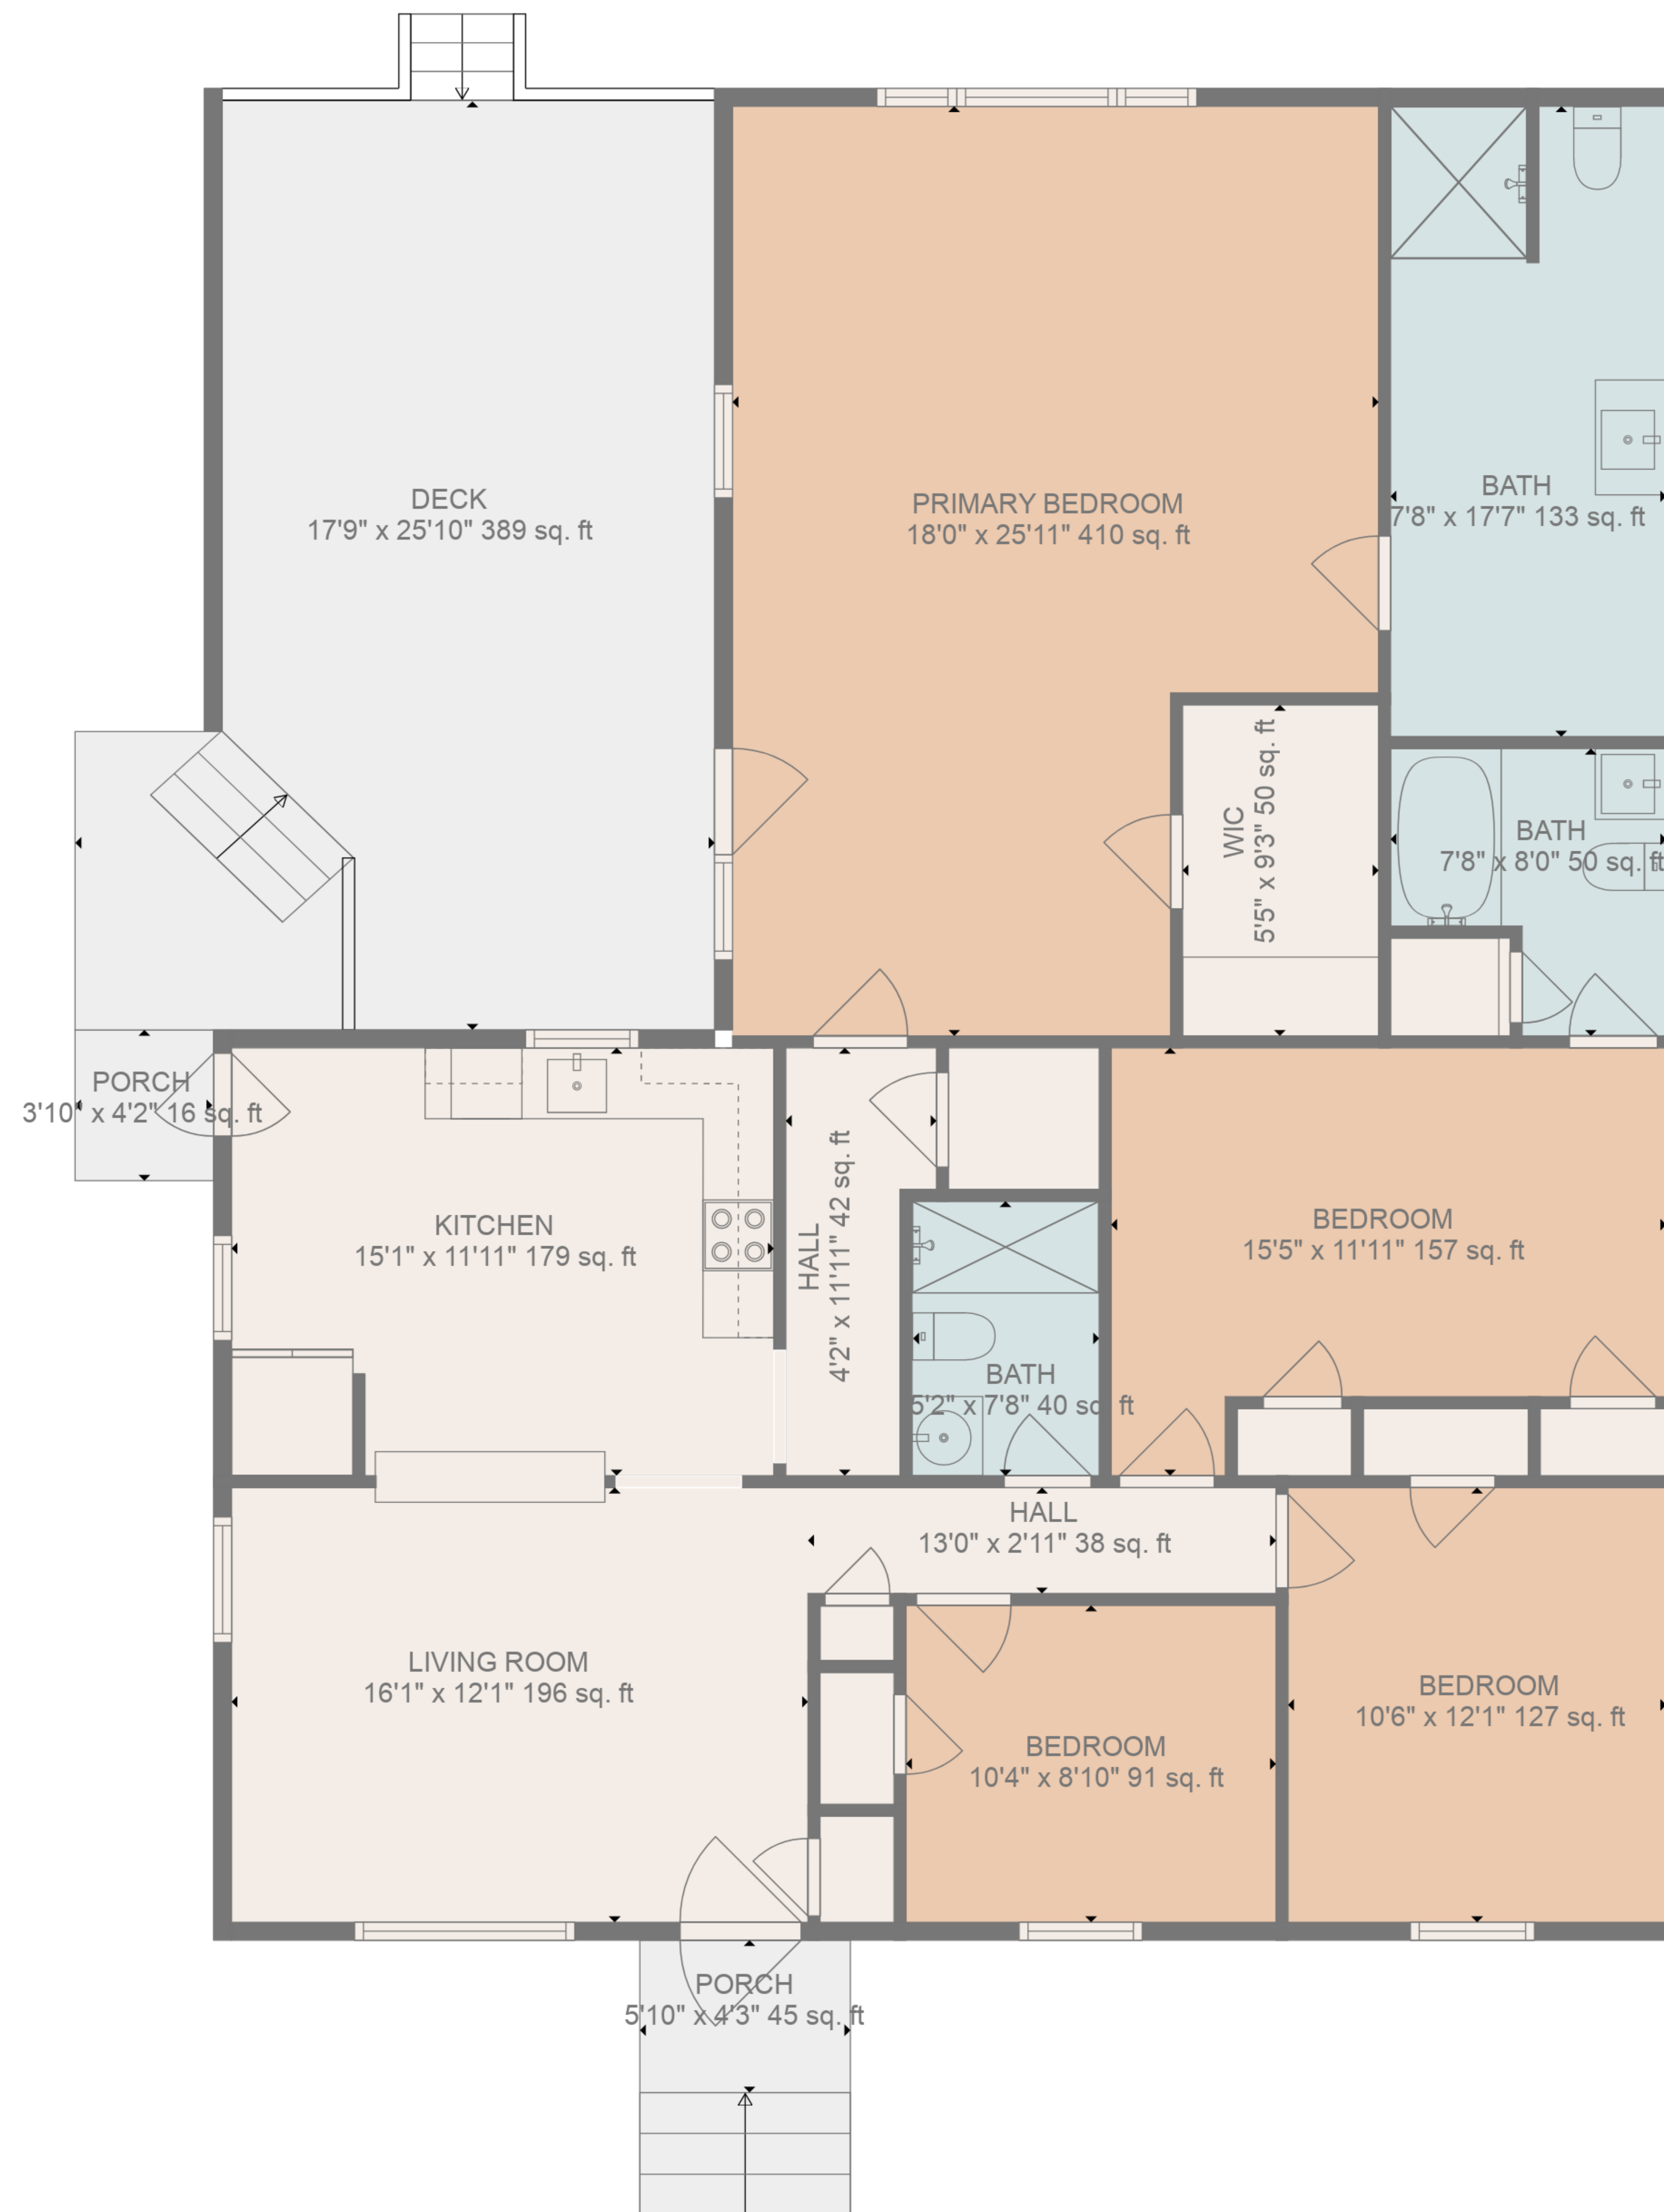

Total scanned area: 2194 sq. ft

Total scanned area: 2194 sq. ft