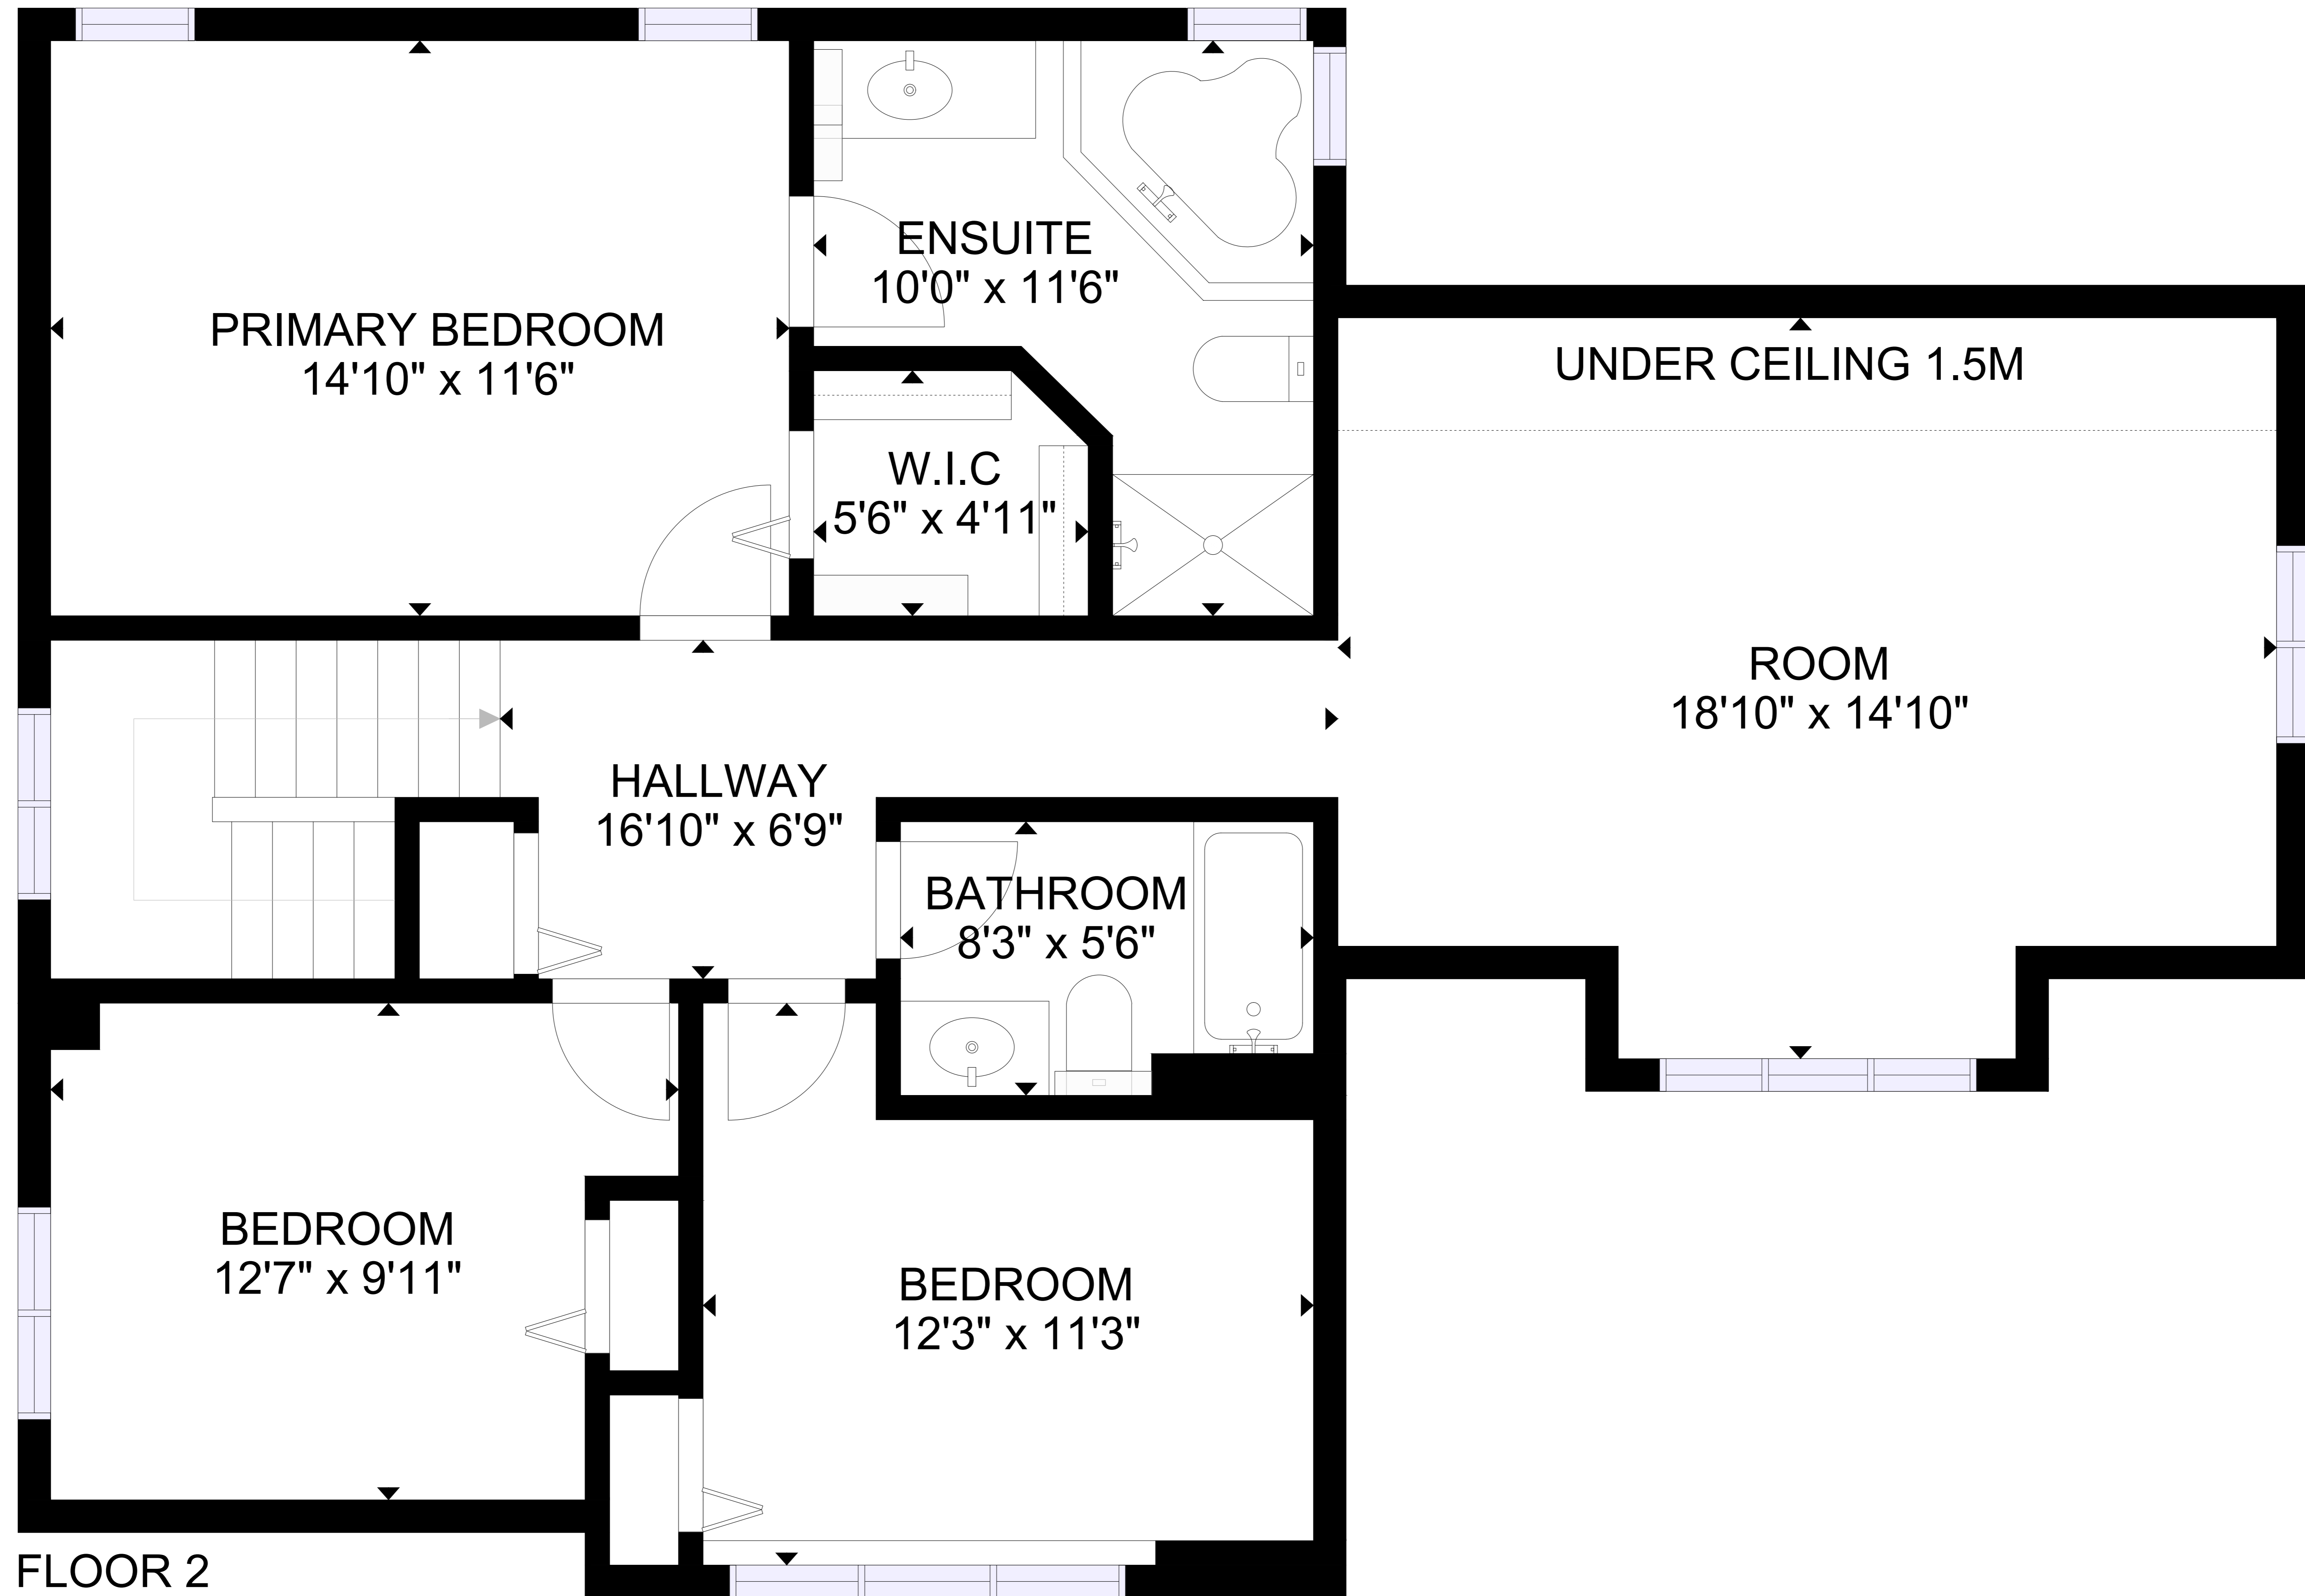

GROSS INTERNAL AREA

FLOOR 1: 793 sq.ft
 FLOOR 2: 1019 sq.ft
 TOTAL: 1812 sq.ft

SIZES AND DIMENSIONS ARE APPROXIMATE, ACTUAL MAY VARY.

FLOOR 2

GROSS INTERNAL AREA
 FLOOR 1: 793 sq.ft
 FLOOR 2: 1019 sq.ft
 TOTAL: 1812 sq.ft

SIZES AND DIMENSIONS ARE APPROXIMATE, ACTUAL MAY VARY.

GROSS INTERNAL AREA

FLOOR 1: 793 sq.ft

FLOOR 2: 1019 sq.ft

TOTAL: 1812 sq.ft

SIZES AND DIMENSIONS ARE APPROXIMATE, ACTUAL MAY VARY.