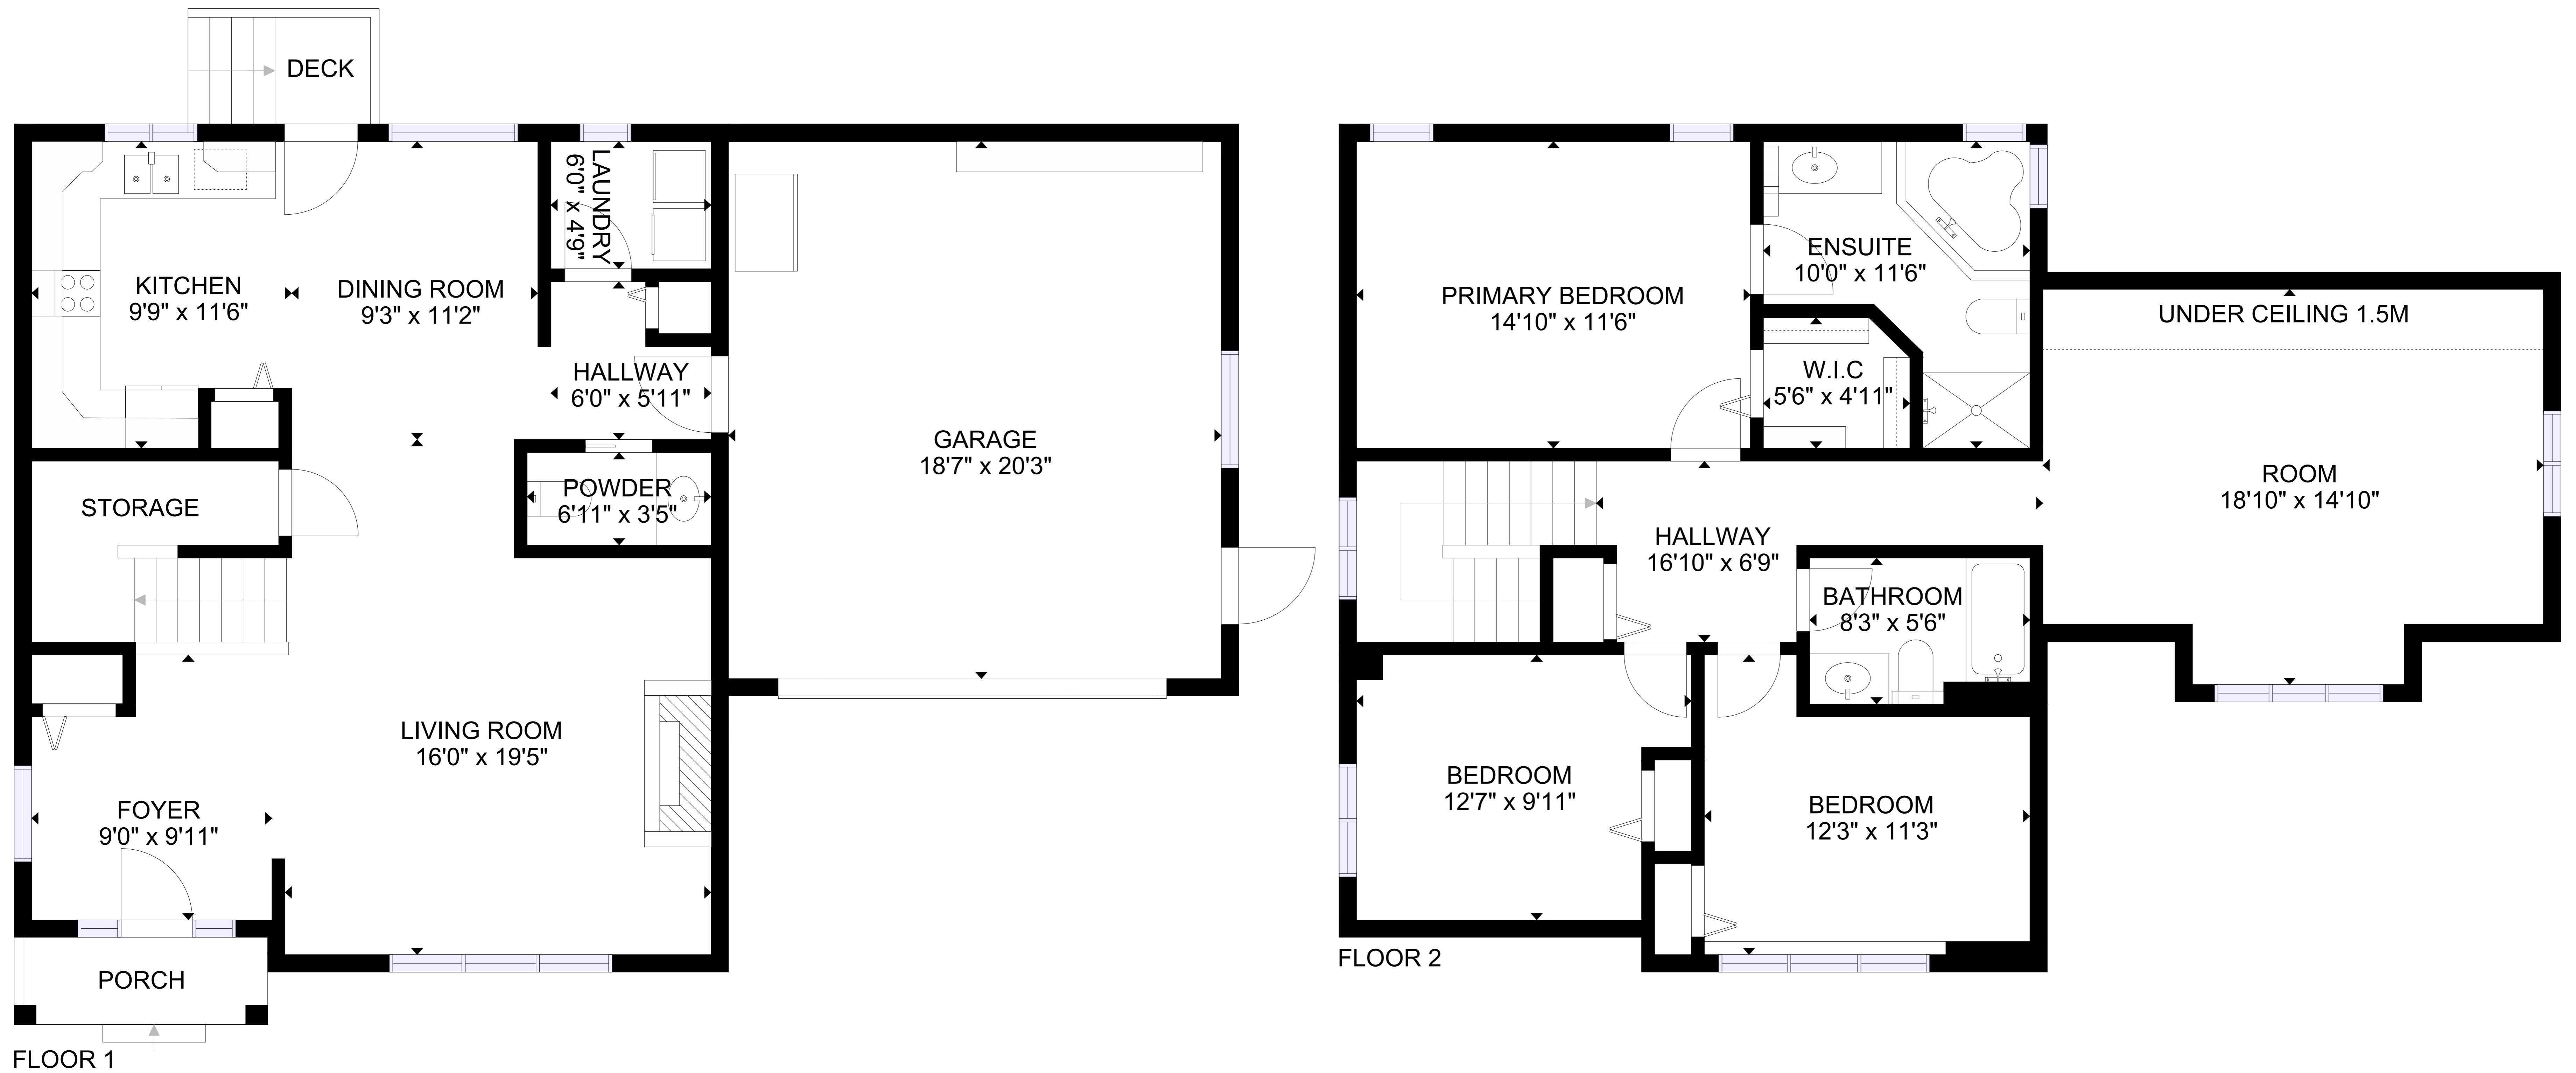

GROSS INTERNAL AREA

FLOOR 1: 793 sq.ft
 FLOOR 2: 1019 sq.ft
 TOTAL: 1812 sq.ft

SIZES AND DIMENSIONS ARE APPROXIMATE, ACTUAL MAY VARY.

FLOOR 2

GROSS INTERNAL AREA
 FLOOR 1: 793 sq.ft
 FLOOR 2: 1019 sq.ft
 TOTAL: 1812 sq.ft

SIZES AND DIMENSIONS ARE APPROXIMATE, ACTUAL MAY VARY.

GROSS INTERNAL AREA

FLOOR 1: 793 sq.ft

FLOOR 2: 1019 sq.ft

TOTAL: 1812 sq.ft

SIZES AND DIMENSIONS ARE APPROXIMATE, ACTUAL MAY VARY.