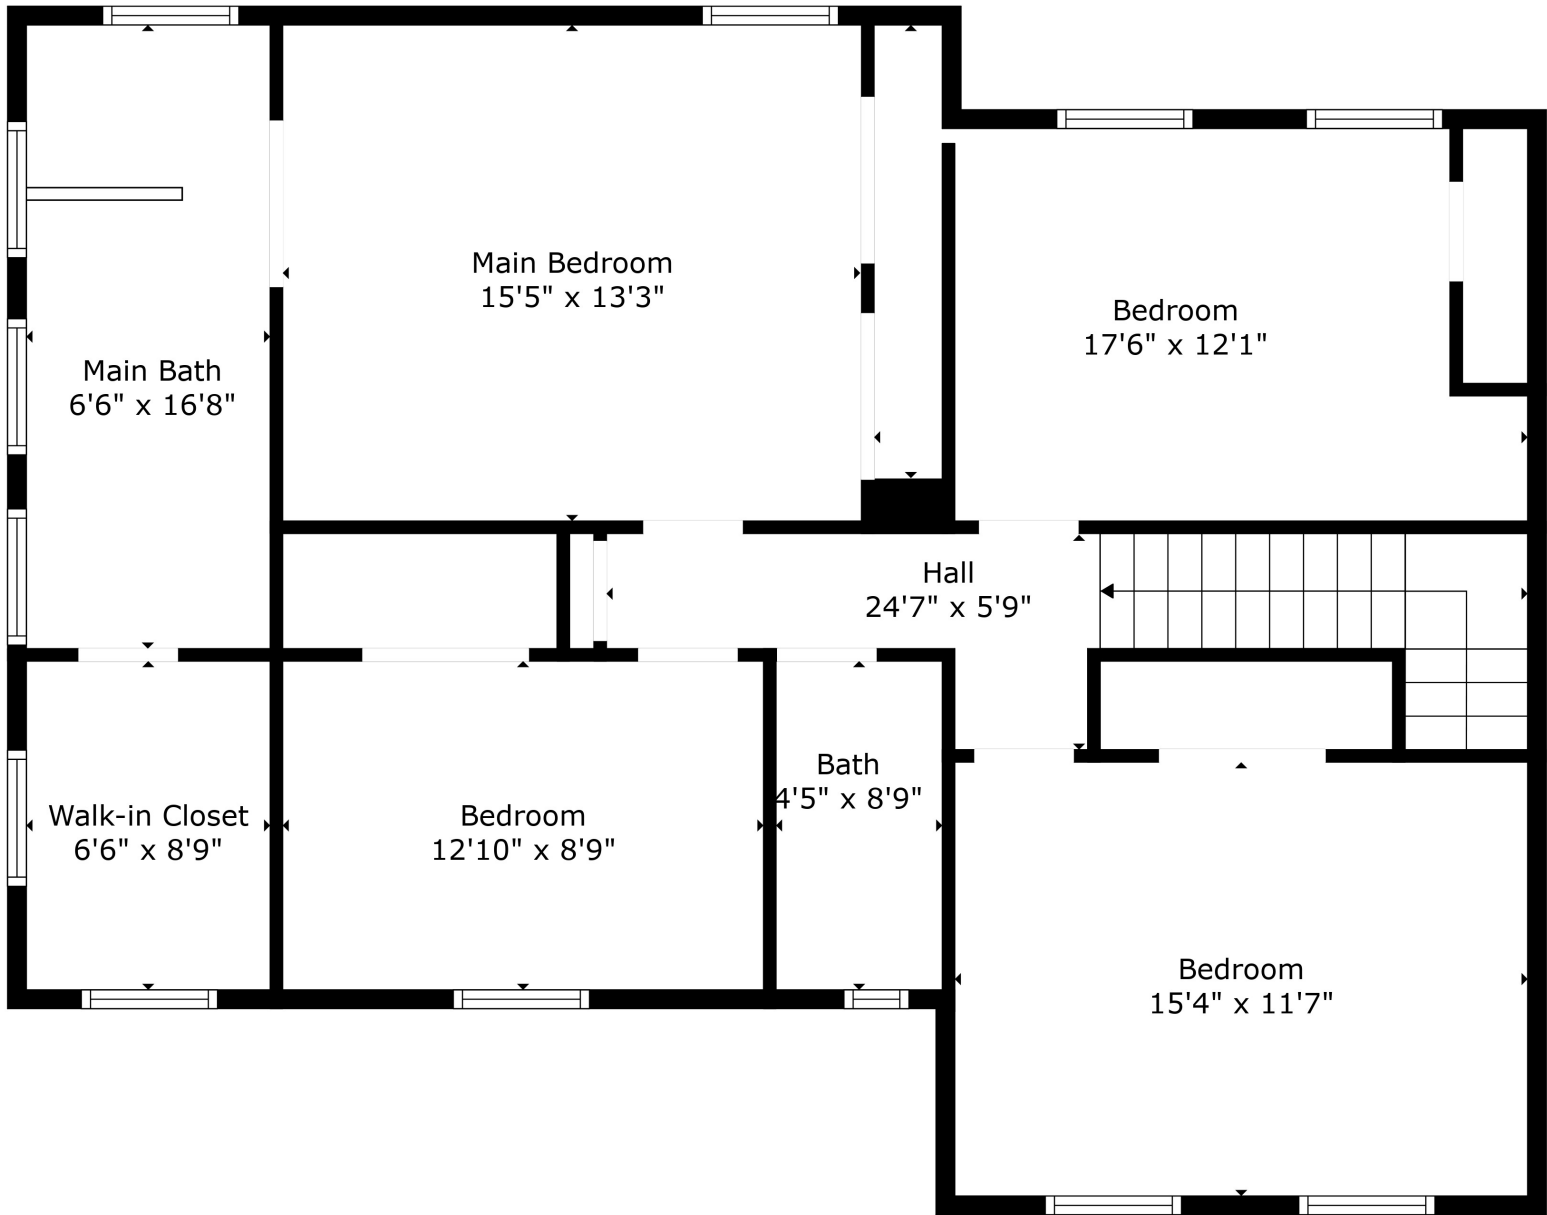

Measurements Are Calculated By Cubicasa Technology. Deemed Highly Reliable But Not Guaranteed.

Measurements Are Calculated By Cubicasa Technology. Deemed Highly Reliable But Not Guaranteed.

Rear Entryway And Laundry Room  
8'5" x 7'6"

Kitchen  
16'0" x 14'7"

Half Bath  
7'7" x 3'1"

Dining Room  
15'4" x 10'6"

Living Room  
24'6" x 14'7"

Den  
15'4" x 18'1"

Measurements Are Calculated By Cubicasa Technology. Deemed Highly Reliable But Not Guaranteed.