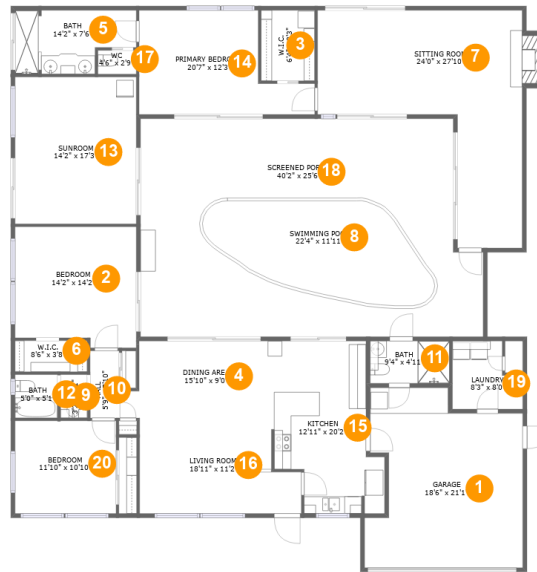

1044 Porter Drive, Largo, Pinellas County, Florida, United States, 33771

Property summary

 **1** Garages

 **3** Bedrooms

 **3** Bathrooms

 **0** Half baths

 **1** Floors

 **1,972** Gross living area sqft

 **3,483** Total sqft

1044 Porter Drive, Largo, Pinellas County, Florida, United States, 33771

Room dimensions

Floor 1

Total sqft: 3483 Living area: 1972

#		Dimensions	sqft	Counted as living area
1	Garage	18'6" x 21'1"	338 sq. ft	No
2	Bedroom	14'2" x 14'2"	191 sq. ft	Yes
3	W.I.C.	6'4" x 8'3"	52 sq. ft	Yes
4	Dining Area	15'10" x 9'0"	143 sq. ft	Yes
5	Bath	14'2" x 7'6"	91 sq. ft	Yes
6	W.I.C.	8'6" x 3'8"	31 sq. ft	Yes
7	Sitting Room	24'0" x 27'10"	425 sq. ft	Yes
8	Swimming Pool	22'4" x 11'11"	238 sq. ft	No
9	Bath	3'2" x 5'1"	16 sq. ft	Yes
10	Hall	5'9" x 7'10"	34 sq. ft	Yes
11	Bath	9'4" x 4'11"	46 sq. ft	No

**1044 Porter Drive, Largo, Pinellas County, Florida,
United States, 33771**

#		Dimensions	sqft	Counted as living area
12	Bath	5'0" x 5'1"	25 sq. ft	Yes
13	Sunroom	14'2" x 17'3"	245 sq. ft	No
14	Primary Bedroom	20'7" x 12'3"	194 sq. ft	Yes
15	Kitchen	12'11" x 20'2"	213 sq. ft	Yes
16	Living Room	18'11" x 11'2"	190 sq. ft	Yes
17	WC	4'6" x 2'9"	13 sq. ft	Yes
18	Screened Porch	40'2" x 25'6"	971 sq. ft	No
19	Laundry	8'3" x 8'0"	56 sq. ft	No
20	Bedroom	11'10" x 10'10"	128 sq. ft	Yes

17 Floor 1 - WC

Dimensions: 4'6" x 2'9"
Area: 13 sq. ft
Counted as living area: Yes

Heated: Yes
Finished: Yes
Enclosed: Yes
Contiguous: Yes
Permitted: Yes
Wet space: Yes
Addition: No
Conversion: No

**1044 Porter Drive, Largo, Pinellas County, Florida,
United States, 33771**