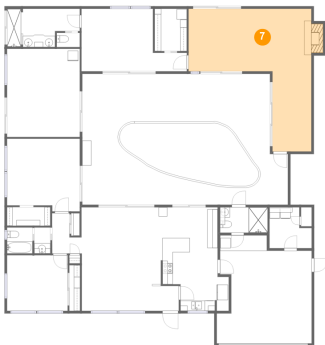

4 Floor 1 - Dining Area

Dimensions: 15'10" x 9'0"
Area: 143 sq. ft
Counted as living area: Yes

Heated: Yes
Finished: Yes
Enclosed: Yes
Contiguous: Yes
Permitted: Yes
Wet space: No
Addition: No
Conversion: No

5 Floor 1 - Bath

Dimensions: 14'2" x 7'6"
Area: 91 sq. ft
Counted as living area: Yes

Heated: Yes
Finished: Yes
Enclosed: Yes
Contiguous: Yes
Permitted: Yes
Wet space: Yes
Addition: No
Conversion: No

1044 Porter Drive, Largo, Pinellas County, Florida,
United States, 33771

6 Floor 1 - W.I.C.

Dimensions: 8'6" x 3'8"
Area: 31 sq. ft
Counted as living area: Yes

Heated: Yes
Finished: Yes
Enclosed: Yes
Contiguous: Yes
Permitted: Yes
Wet space: No
Addition: No
Conversion: No

7 Floor 1 - Sitting Room