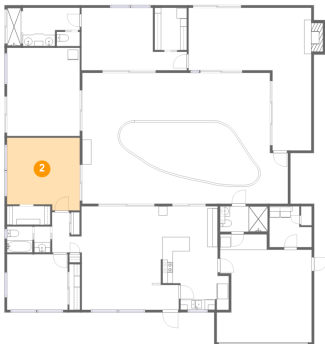

2 Floor 1 - Bedroom

Dimensions: 14'2" x 14'2"
Area: 191 sq. ft
Counted as living area: Yes

Heated: Yes
Finished: Yes
Enclosed: Yes
Contiguous: Yes
Permitted: Yes
Wet space: No
Addition: No
Conversion: No