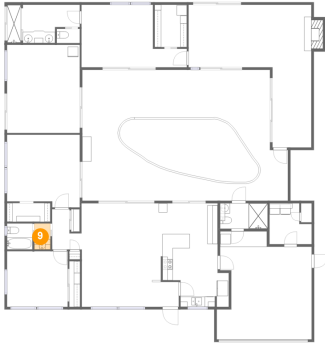

1044 Porter Drive, Largo, Pinellas County, Florida, United States, 33771

9 Floor 1 - Bath

Dimensions: 3'2" x 5'1"
Area: 16 sq. ft
Counted as living area: Yes

Heated: Yes
Finished: Yes
Enclosed: Yes
Contiguous: Yes
Permitted: Yes
Wet space: Yes
Addition: No
Conversion: No