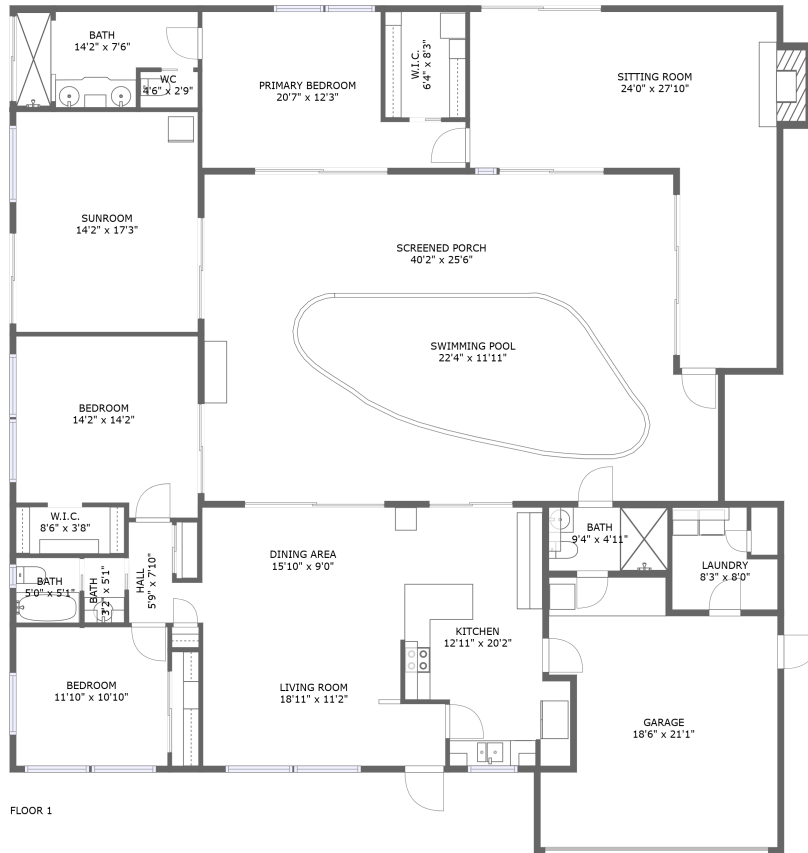

1044 Porter Drive, Largo, Pinellas County, Florida, United States, 33771

Property summary

 **1** Garages

 **3** Bedrooms

 **3** Bathrooms

 **0** Half baths

 **1** Floors

 **1,972** Gross living area sqft

 **3,483** Total sqft

1044 Porter Drive, Largo, Pinellas County, Florida, United States, 33771

Room dimensions

Floor 1

Total sqft: 3483 Living area: 1972

#		Dimensions	sqft	Counted as living area
1	Garage	18'6" x 21'1"	338 sq. ft	No
2	Bedroom	14'2" x 14'2"	191 sq. ft	Yes
3	W.I.C.	6'4" x 8'3"	52 sq. ft	Yes
4	Dining Area	15'10" x 9'0"	143 sq. ft	Yes
5	Bath	14'2" x 7'6"	91 sq. ft	Yes
6	W.I.C.	8'6" x 3'8"	31 sq. ft	Yes
7	Sitting Room	24'0" x 27'10"	425 sq. ft	Yes
8	Swimming Pool	22'4" x 11'11"	238 sq. ft	No
9	Bath	3'2" x 5'1"	16 sq. ft	Yes
10	Hall	5'9" x 7'10"	34 sq. ft	Yes
11	Bath	9'4" x 4'11"	46 sq. ft	No

**1044 Porter Drive, Largo, Pinellas County, Florida,
United States, 33771**

#		Dimensions	sqft	Counted as living area
12	Bath	5'0" x 5'1"	25 sq. ft	Yes
13	Sunroom	14'2" x 17'3"	245 sq. ft	No
14	Primary Bedroom	20'7" x 12'3"	194 sq. ft	Yes
15	Kitchen	12'11" x 20'2"	213 sq. ft	Yes
16	Living Room	18'11" x 11'2"	190 sq. ft	Yes
17	WC	4'6" x 2'9"	13 sq. ft	Yes
18	Screened Porch	40'2" x 25'6"	971 sq. ft	No
19	Laundry	8'3" x 8'0"	56 sq. ft	No
20	Bedroom	11'10" x 10'10"	128 sq. ft	Yes

1044 Porter Drive, Largo, Pinellas County, Florida, United States, 33771

1 Floor 1 - Garage

Dimensions: 18'6" x 21'1"
Area: 338 sq. ft
Counted as living area: No

Heated: No
Finished: No
Enclosed: Yes
Contiguous: Yes
Permitted: Yes
Wet space: No
Addition: No
Conversion: No