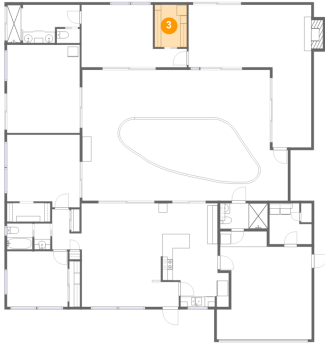

**1044 Porter Drive, Largo, Pinellas County, Florida,
United States, 33771**

#		Dimensions	sqft	Counted as living area
12	Bath	5'0" x 5'1"	25 sq. ft	Yes
13	Sunroom	14'2" x 17'3"	245 sq. ft	No
14	Primary Bedroom	20'7" x 12'3"	194 sq. ft	Yes
15	Kitchen	12'11" x 20'2"	213 sq. ft	Yes
16	Living Room	18'11" x 11'2"	190 sq. ft	Yes
17	WC	4'6" x 2'9"	13 sq. ft	Yes
18	Screened Porch	40'2" x 25'6"	971 sq. ft	No
19	Laundry	8'3" x 8'0"	56 sq. ft	No
20	Bedroom	11'10" x 10'10"	128 sq. ft	Yes

1044 Porter Drive, Largo, Pinellas County, Florida, United States, 33771

1 Floor 1 - Garage

Dimensions: 18'6" x 21'1"
Area: 338 sq. ft
Counted as living area: No

Heated: No
Finished: No
Enclosed: Yes
Contiguous: Yes
Permitted: Yes
Wet space: No
Addition: No
Conversion: No

2 Floor 1 - Bedroom

Dimensions: 14'2" x 14'2"
Area: 191 sq. ft
Counted as living area: Yes

Heated: Yes
Finished: Yes
Enclosed: Yes
Contiguous: Yes
Permitted: Yes
Wet space: No
Addition: No
Conversion: No

1044 Porter Drive, Largo, Pinellas County, Florida,
United States, 33771

3 Floor 1 - W.I.C.

Dimensions: 6'4" x 8'3"
Area: 52 sq. ft
Counted as living area: Yes

Heated: Yes
Finished: Yes
Enclosed: Yes
Contiguous: Yes
Permitted: Yes
Wet space: No
Addition: No
Conversion: No