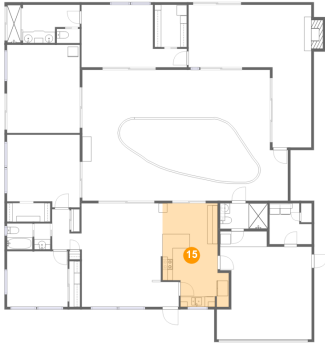

**1044 Porter Drive, Largo, Pinellas County, Florida,
United States, 33771**

15 Floor 1 - Kitchen

Dimensions: 12'11" x 20'2"
Area: 213 sq. ft
Counted as living area: Yes

Heated: Yes
Finished: Yes
Enclosed: Yes
Contiguous: Yes
Permitted: Yes
Wet space: No
Addition: No
Conversion: No