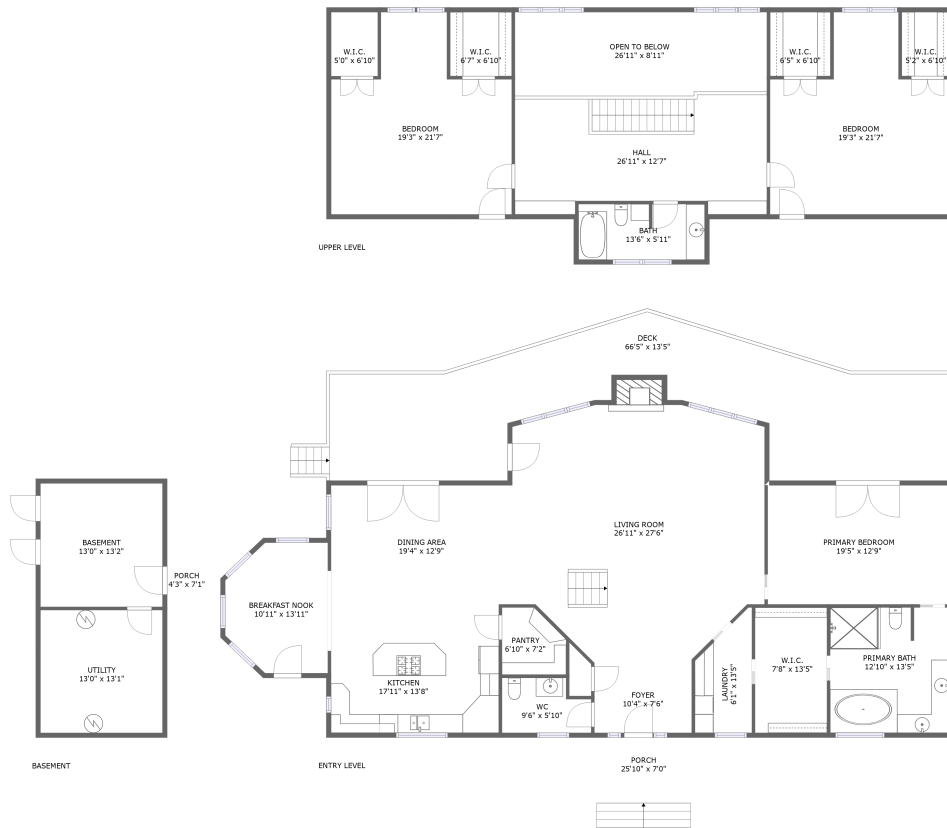

Home report

755 Garrison Ridge, Pittsville, Pittsylvania County, Virginia, United States, 24139

Property summary

0 Garages **3** Bedrooms **2** Bathrooms **1** Half baths

3 Floors **3,668** Gross living area sqft **5,141** Total sqft

Home report

755 Garrison Ridge, Pittsville, Pittsylvania County, Virginia,
United States, 24139

Room dimensions

Floor 1

Total sqft: 418 Living area: 197

#		Dimensions	sqft	Counted as living area
1	Porch	4'3" x 7'1"	30 sq. ft	No
2	Utility	13'0" x 13'1"	171 sq. ft	No
3	Basement	13'0" x 13'2"	172 sq. ft	Yes

Home report

**755 Garrison Ridge, Pittsville, Pittsylvania County, Virginia,
United States, 24139**

Room dimensions

Floor 2

Total sqft: 3137 Living area: 2206

#		Dimensions	sqft	Counted as living area
4	Pantry	6'10" x 7'2"	43 sq. ft	Yes
5	Primary Bedroom	19'5" x 12'9"	247 sq. ft	Yes
6	Living Room	26'11" x 27'6"	668 sq. ft	Yes
7	Foyer	10'4" x 7'6"	78 sq. ft	Yes
8	Primary Bath	12'10" x 13'5"	170 sq. ft	Yes
9	Dining Area	19'4" x 12'9"	247 sq. ft	Yes
10	Laundry	6'1" x 13'5"	65 sq. ft	Yes
11	Porch	25'10" x 7'0"	237 sq. ft	No
12	WC	9'6" x 5'10"	50 sq. ft	Yes
13	Breakfast Nook	10'11" x 13'11"	136 sq. ft	Yes
14	Deck	66'5" x 13'5"	678 sq. ft	No