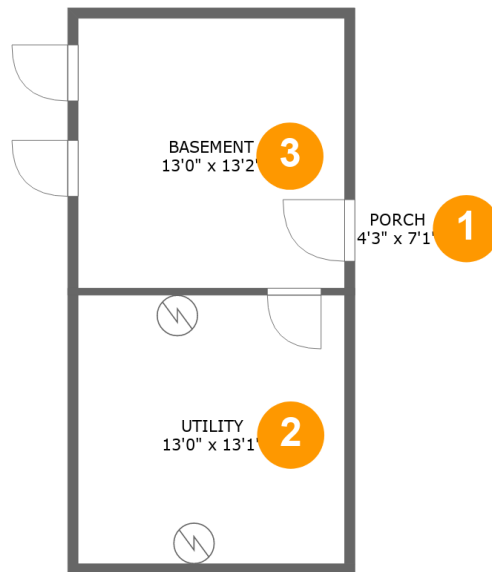

Home report

755 Garrison Ridge, Pittsville, Pittsylvania County, Virginia,
United States, 24139

Room dimensions

Floor 1

Total sqft: 418 Living area: 197

#		Dimensions	sqft	Counted as living area
1	Porch	4'3" x 7'1"	30 sq. ft	No
2	Utility	13'0" x 13'1"	171 sq. ft	No
3	Basement	13'0" x 13'2"	172 sq. ft	Yes