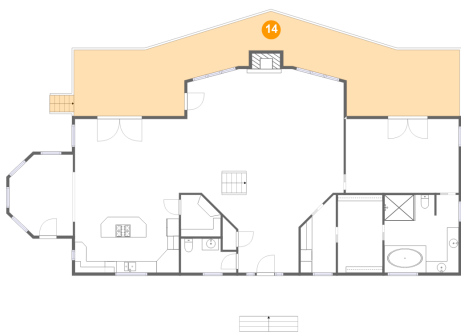

14 Floor 2 - Deck

Dimensions: 66'5" x 13'5"
Area: 678 sq. ft
Counted as living area: No

Heated: No
Finished: Yes
Enclosed: No
Contiguous: Yes
Permitted: Yes
Wet space: No
Addition: No
Conversion: No