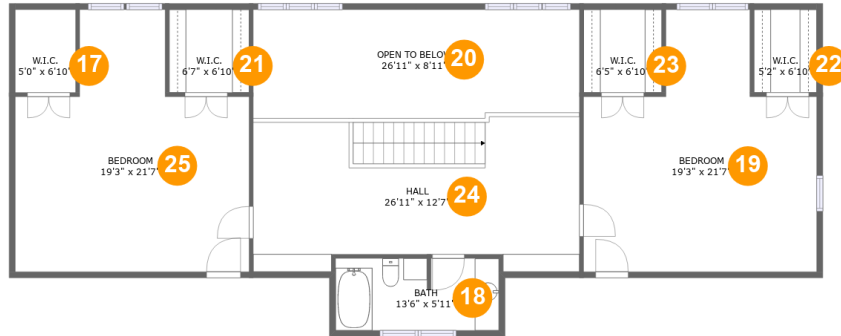

Home report

755 Garrison Ridge, Pittsville, Pittsylvania County, Virginia,
United States, 24139

Room dimensions

Floor 3

Total sqft: 1586 Living area: 1265

#		Dimensions	sqft	Counted as living area
17	W.I.C.	5'0" x 6'10"	23 sq. ft	Yes
18	Bath	13'6" x 5'11"	79 sq. ft	Yes
19	Bedroom	19'3" x 21'7"	327 sq. ft	Yes
20	Open To Below	26'11" x 8'11"	241 sq. ft	No
21	W.I.C.	6'7" x 6'10"	31 sq. ft	Yes
22	W.I.C.	5'2" x 6'10"	24 sq. ft	Yes
23	W.I.C.	6'5" x 6'10"	30 sq. ft	Yes
24	Hall	26'11" x 12'7"	320 sq. ft	Yes
25	Bedroom	19'3" x 21'7"	329 sq. ft	Yes