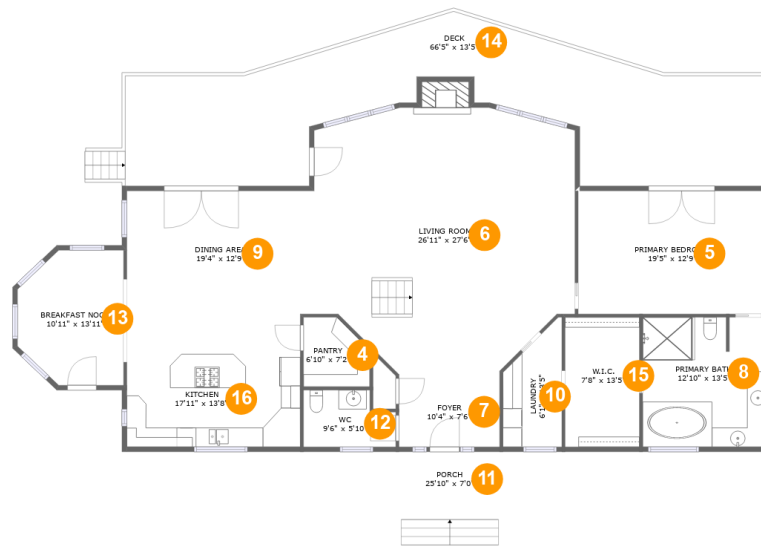

Home report

755 Garrison Ridge, Pittsville, Pittsylvania County, Virginia,
United States, 24139

Room dimensions

Floor 1

Total sqft: 418 Living area: 197

#		Dimensions	sqft	Counted as living area
1	Porch	4'3" x 7'1"	30 sq. ft	No
2	Utility	13'0" x 13'1"	171 sq. ft	No
3	Basement	13'0" x 13'2"	172 sq. ft	Yes

Home report

**755 Garrison Ridge, Pittsville, Pittsylvania County, Virginia,
United States, 24139**

Room dimensions

Floor 2

Total sqft: 3137 Living area: 2206

#		Dimensions	sqft	Counted as living area
4	Pantry	6'10" x 7'2"	43 sq. ft	Yes
5	Primary Bedroom	19'5" x 12'9"	247 sq. ft	Yes
6	Living Room	26'11" x 27'6"	668 sq. ft	Yes
7	Foyer	10'4" x 7'6"	78 sq. ft	Yes
8	Primary Bath	12'10" x 13'5"	170 sq. ft	Yes
9	Dining Area	19'4" x 12'9"	247 sq. ft	Yes
10	Laundry	6'1" x 13'5"	65 sq. ft	Yes
11	Porch	25'10" x 7'0"	237 sq. ft	No
12	WC	9'6" x 5'10"	50 sq. ft	Yes
13	Breakfast Nook	10'11" x 13'11"	136 sq. ft	Yes
14	Deck	66'5" x 13'5"	678 sq. ft	No