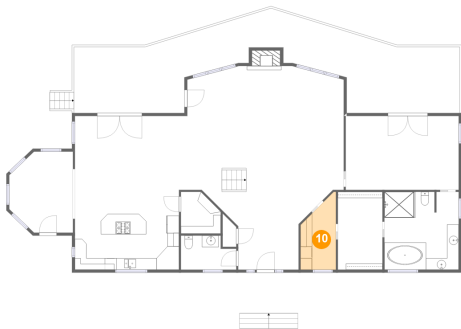

10 Floor 2 - Laundry

Dimensions: 6'1" x 13'5"
Area: 65 sq. ft
Counted as living area: Yes

Heated: Yes
Finished: Yes
Enclosed: Yes
Contiguous: Yes
Permitted: Yes
Wet space: No
Addition: No
Conversion: No