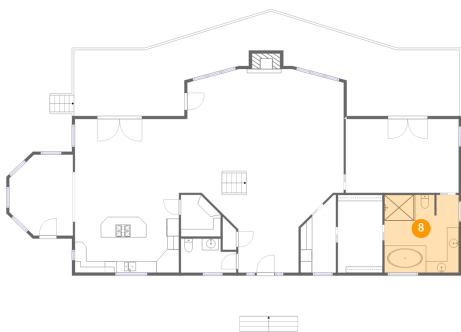

8 Floor 2 - Primary Bath

Dimensions: 12'10" x 13'5"
Area: 170 sq. ft
Counted as living area: Yes

Heated: Yes
Finished: Yes
Enclosed: Yes
Contiguous: Yes
Permitted: Yes
Wet space: Yes
Addition: No
Conversion: No