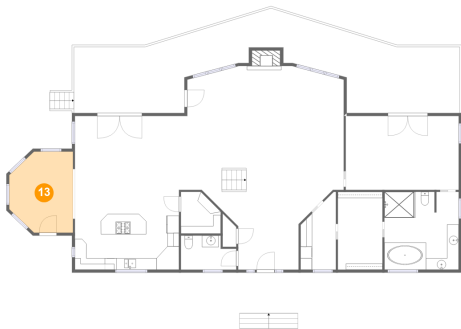

13 Floor 2 - Breakfast Nook

Dimensions: 10'11" x 13'11"
Area: 136 sq. ft
Counted as living area: Yes

Heated: Yes
Finished: Yes
Enclosed: Yes
Contiguous: Yes
Permitted: Yes
Wet space: No
Addition: No
Conversion: No