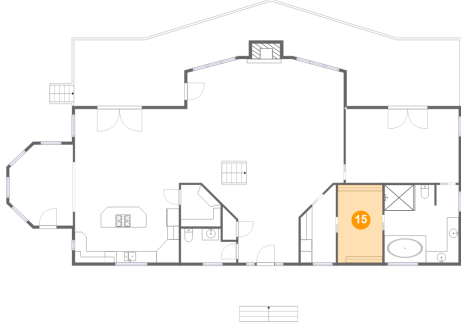

15 Floor 2 - W.I.C.

Dimensions: 7'8" x 13'5"
Area: 103 sq. ft
Counted as living area: Yes

Heated: Yes
Finished: Yes
Enclosed: Yes
Contiguous: Yes
Permitted: Yes
Wet space: No
Addition: No
Conversion: No