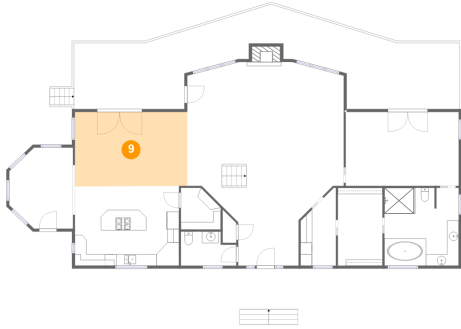

755 Garrison Ridge, Pittsville, Pittsylvania County, Virginia,
United States, 24139

9 Floor 2 - Dining Area

Dimensions: 19'4" x 12'9"
Area: 247 sq. ft
Counted as living area: Yes

Heated: Yes
Finished: Yes
Enclosed: Yes
Contiguous: Yes
Permitted: Yes
Wet space: No
Addition: No
Conversion: No