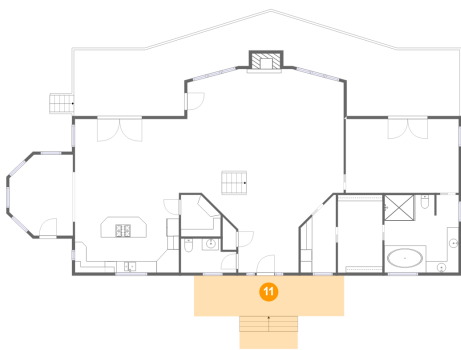

11 Floor 2 - Porch

Dimensions: 25'10" x 7'0"
Area: 237 sq. ft
Counted as living area: No

Heated: No
Finished: Yes
Enclosed: No
Contiguous: Yes
Permitted: Yes
Wet space: No
Addition: No
Conversion: No