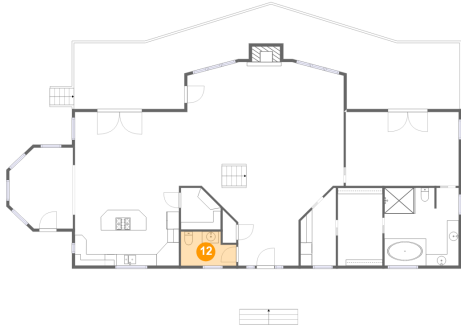

12 Floor 2 - WC

Dimensions: 9'6" x 5'10"
Area: 50 sq. ft
Counted as living area: Yes

Heated: Yes
Finished: Yes
Enclosed: Yes
Contiguous: Yes
Permitted: Yes
Wet space: Yes
Addition: No
Conversion: No