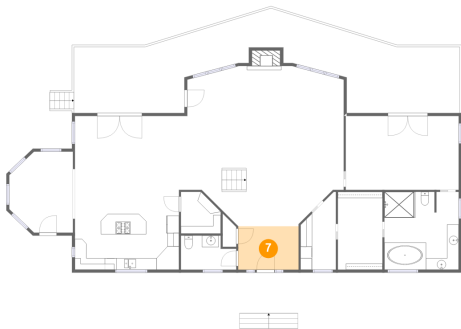

7 Floor 2 - Foyer

Dimensions: 10'4" x 7'6"
Area: 78 sq. ft
Counted as living area: Yes

Heated: Yes
Finished: Yes
Enclosed: Yes
Contiguous: Yes
Permitted: Yes
Wet space: No
Addition: No
Conversion: No