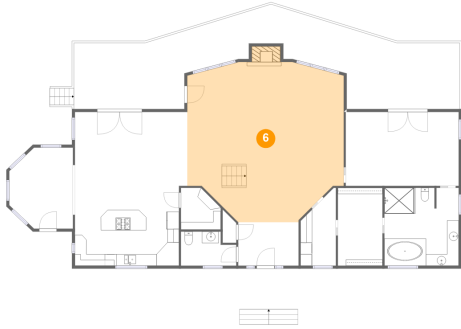

755 Garrison Ridge, Pittsville, Pittsylvania County, Virginia,
United States, 24139

6 Floor 2 - Living Room

Dimensions: 26'11" x 27'6"
Area: 668 sq. ft
Counted as living area: Yes

Heated: Yes
Finished: Yes
Enclosed: Yes
Contiguous: Yes
Permitted: Yes
Wet space: No
Addition: No
Conversion: No