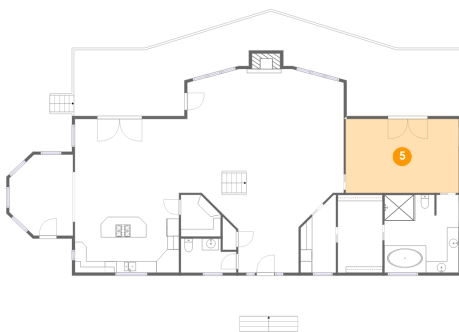

5 Floor 2 - Primary Bedroom

Dimensions: 19'5" x 12'9"
Area: 247 sq. ft
Counted as living area: Yes

Heated: Yes
Finished: Yes
Enclosed: Yes
Contiguous: Yes
Permitted: Yes
Wet space: No
Addition: No
Conversion: No