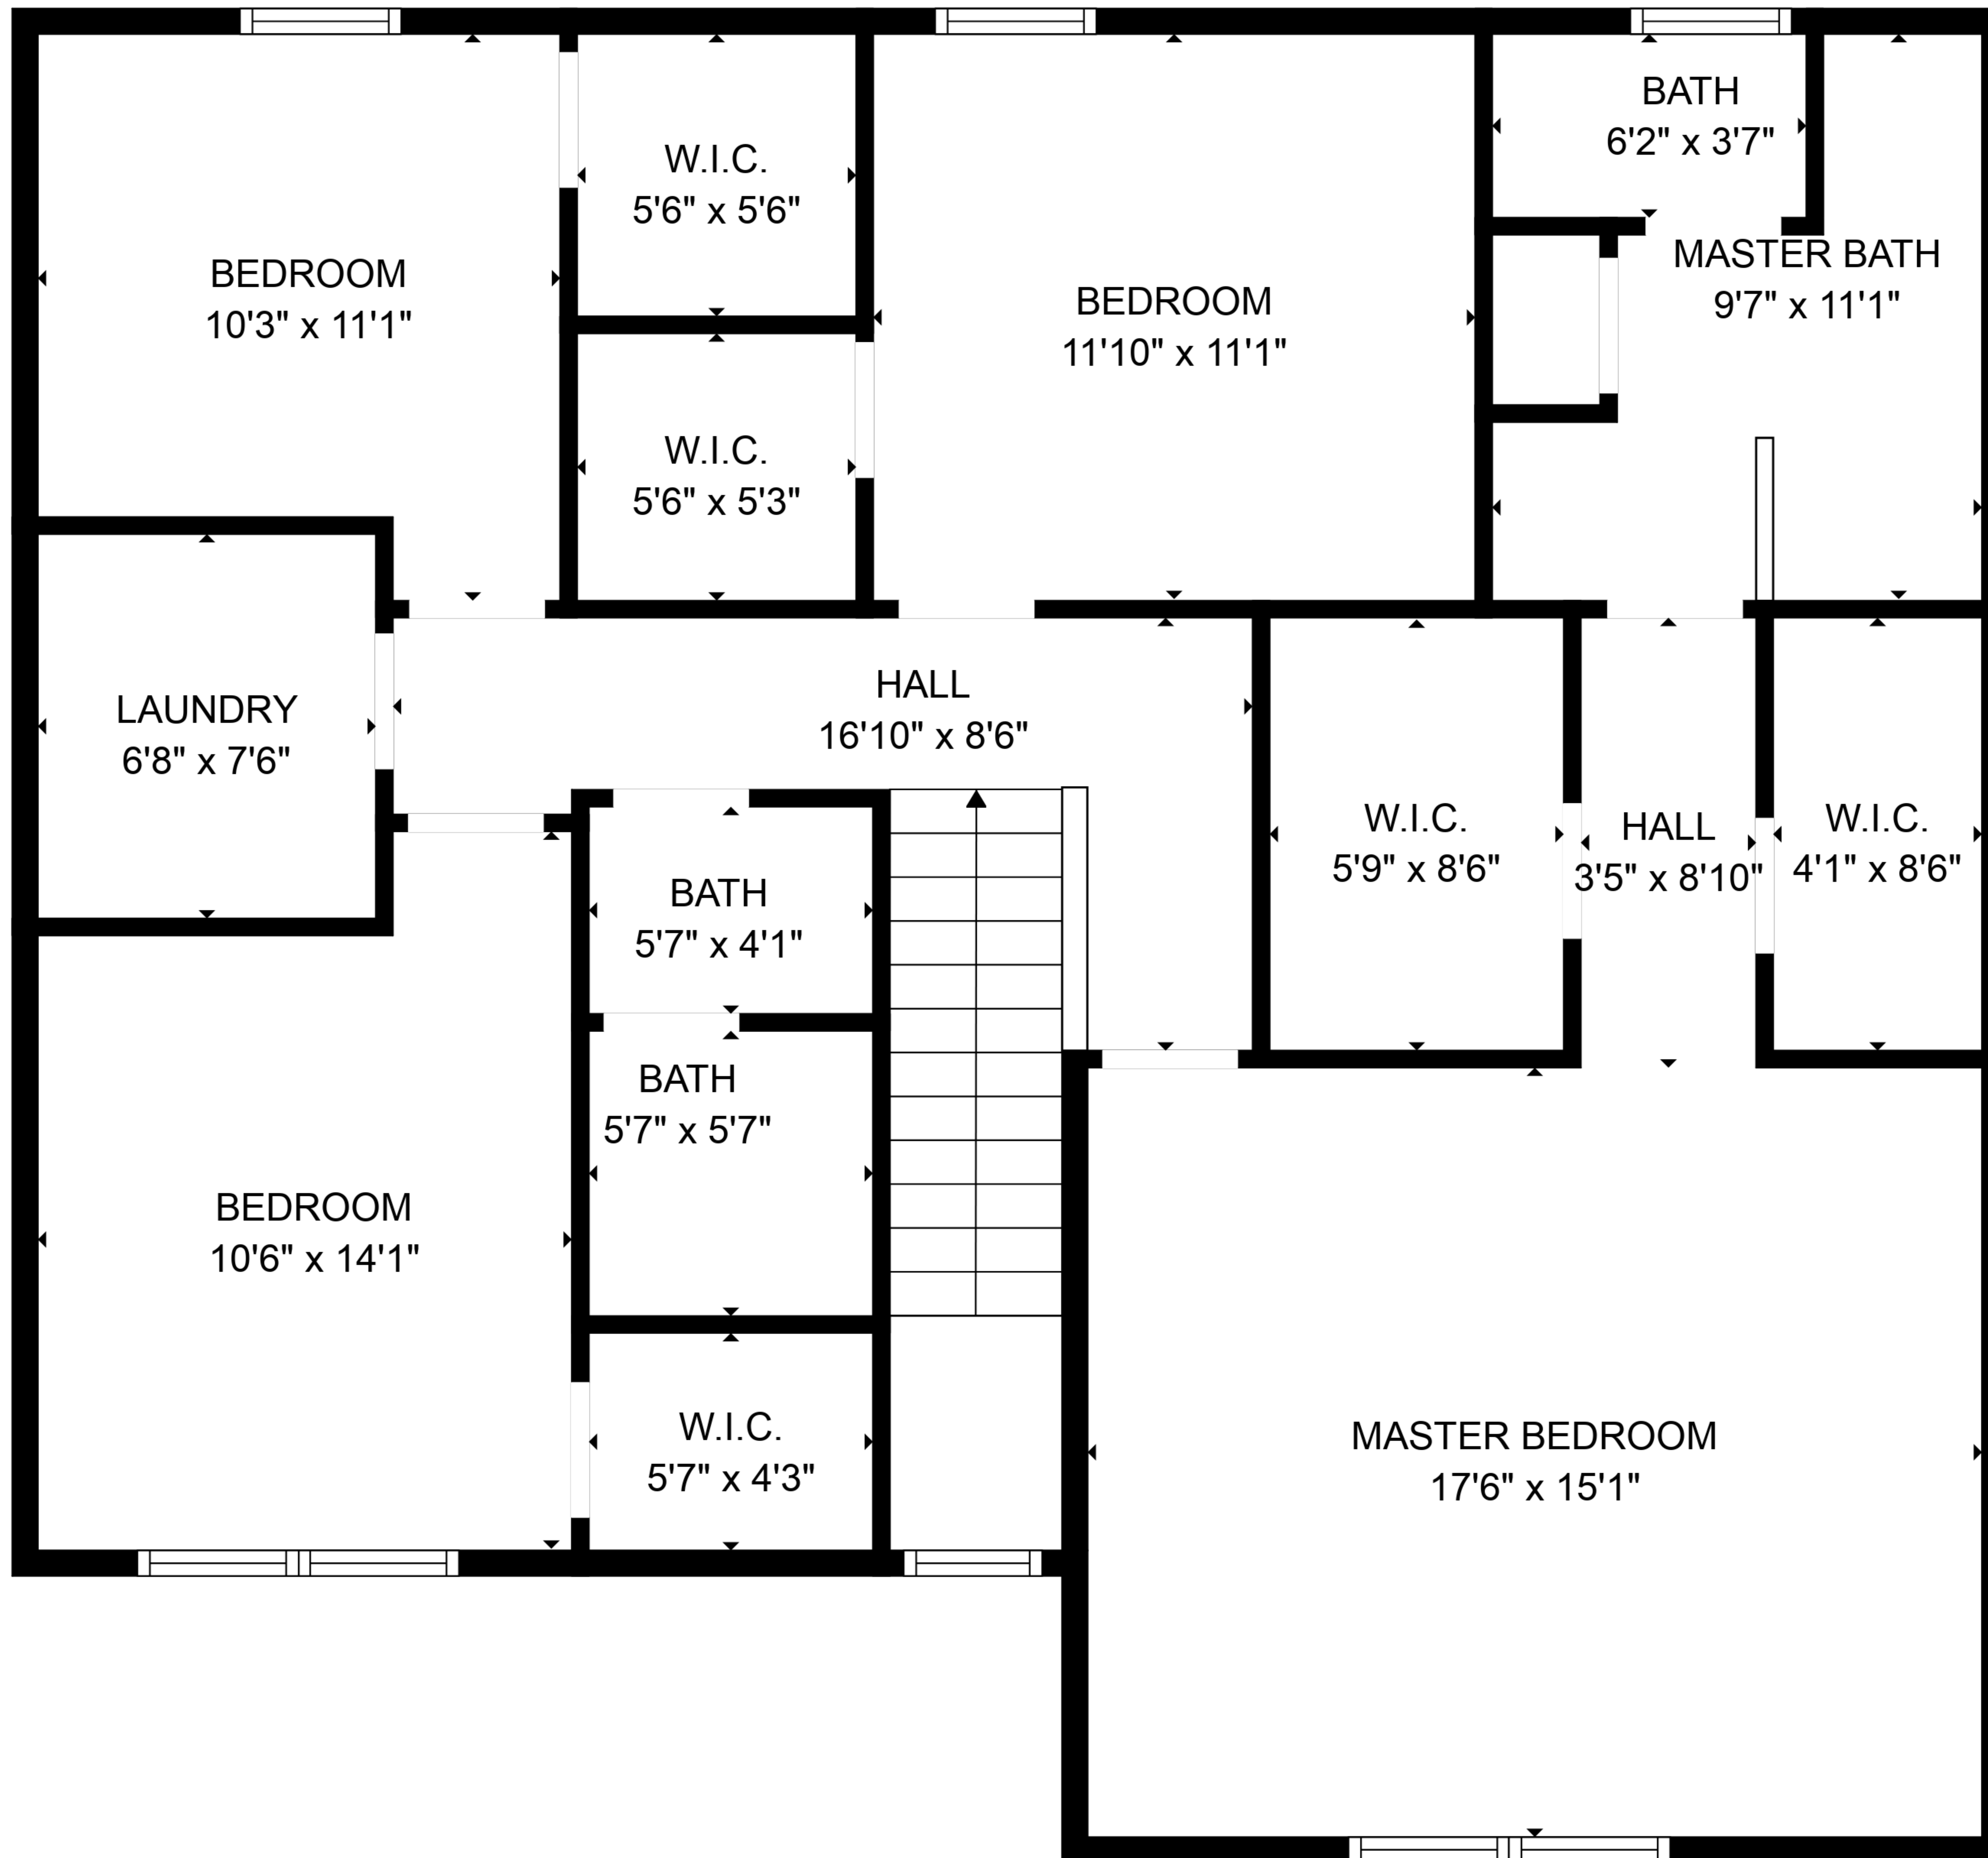

TOTAL: 2084 sq. ft  
BELOW GROUND: 850 sq. ft, FLOOR 2: 1234 sq. ft  
EXCLUDED AREAS: FIREPLACE: 12 sq. ft

TOTAL: 2084 sq. ft  
 BELOW GROUND: 850 sq. ft, FLOOR 2: 1234 sq. ft  
 EXCLUDED AREAS: FIREPLACE: 12 sq. ft

FLOOR 1

FLOOR 2

TOTAL: 2084 sq. ft  
 BELOW GROUND: 850 sq. ft, FLOOR 2: 1234 sq. ft  
 EXCLUDED AREAS: FIREPLACE: 12 sq. ft