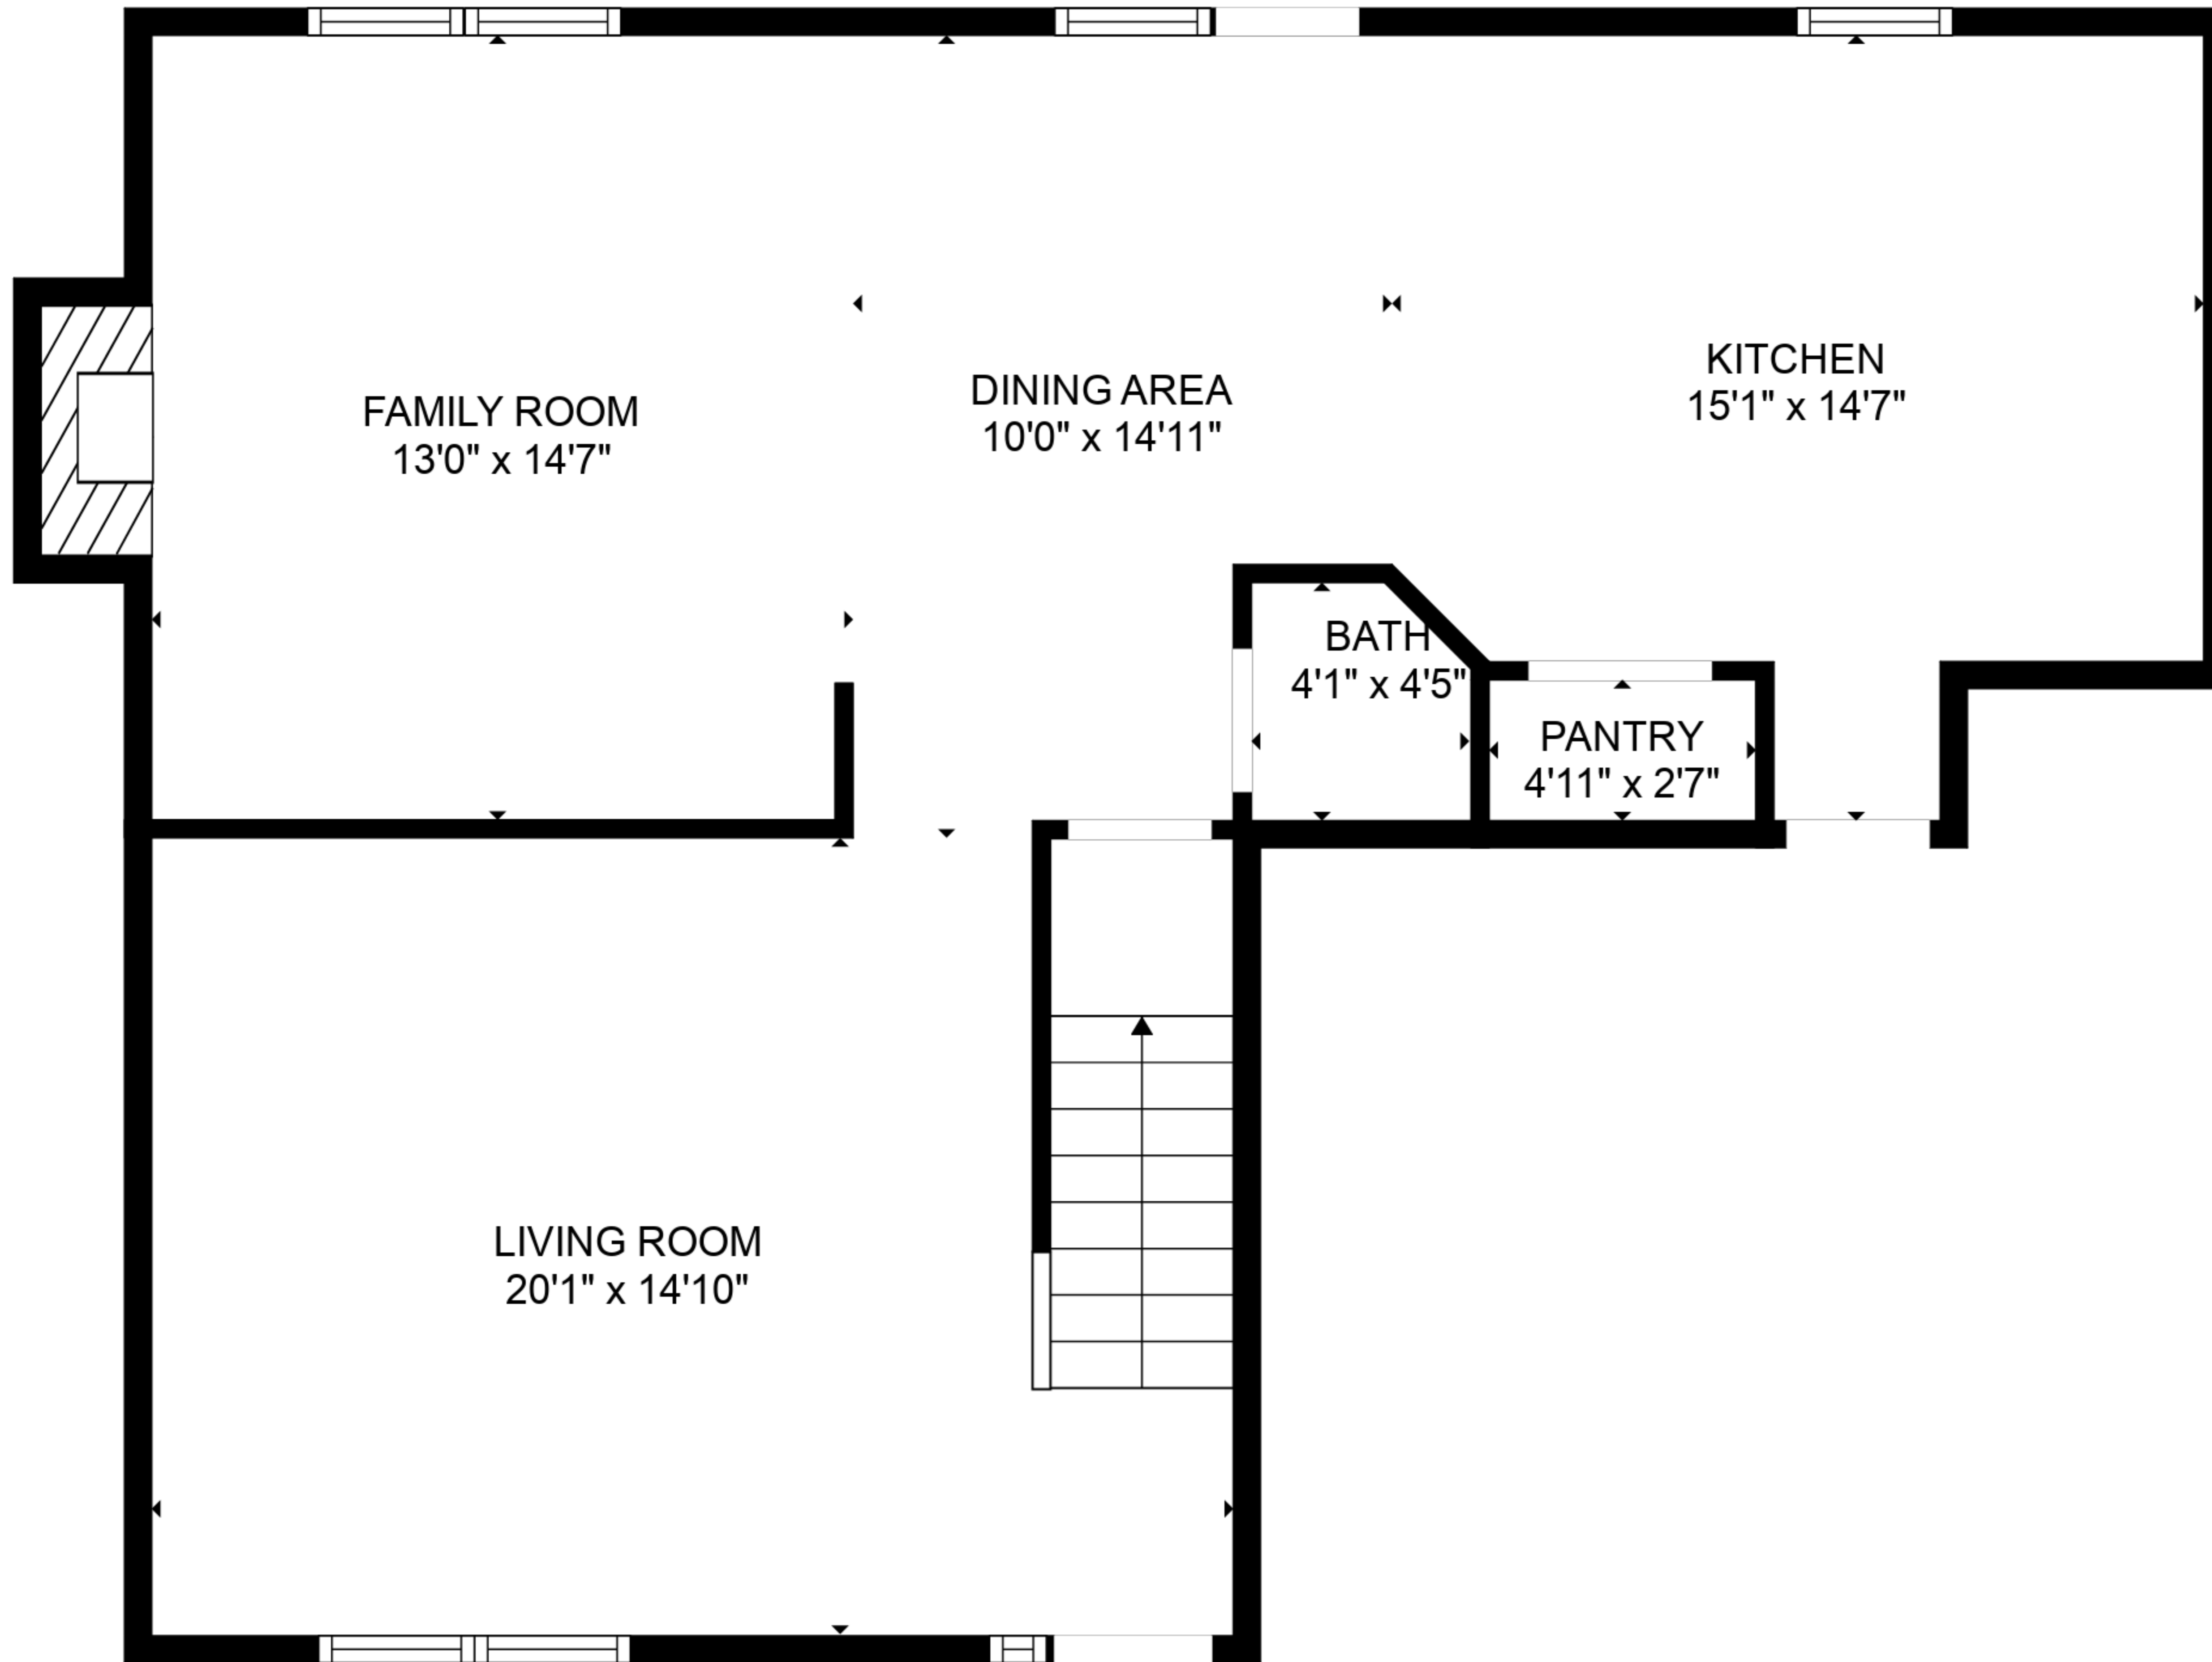

TOTAL: 2084 sq. ft  
BELOW GROUND: 850 sq. ft, FLOOR 2: 1234 sq. ft  
EXCLUDED AREAS: FIREPLACE: 12 sq. ft

TOTAL: 2084 sq. ft  
 BELOW GROUND: 850 sq. ft, FLOOR 2: 1234 sq. ft  
 EXCLUDED AREAS: FIREPLACE: 12 sq. ft

FLOOR 1

FLOOR 2

TOTAL: 2084 sq. ft  
 BELOW GROUND: 850 sq. ft, FLOOR 2: 1234 sq. ft  
 EXCLUDED AREAS: FIREPLACE: 12 sq. ft