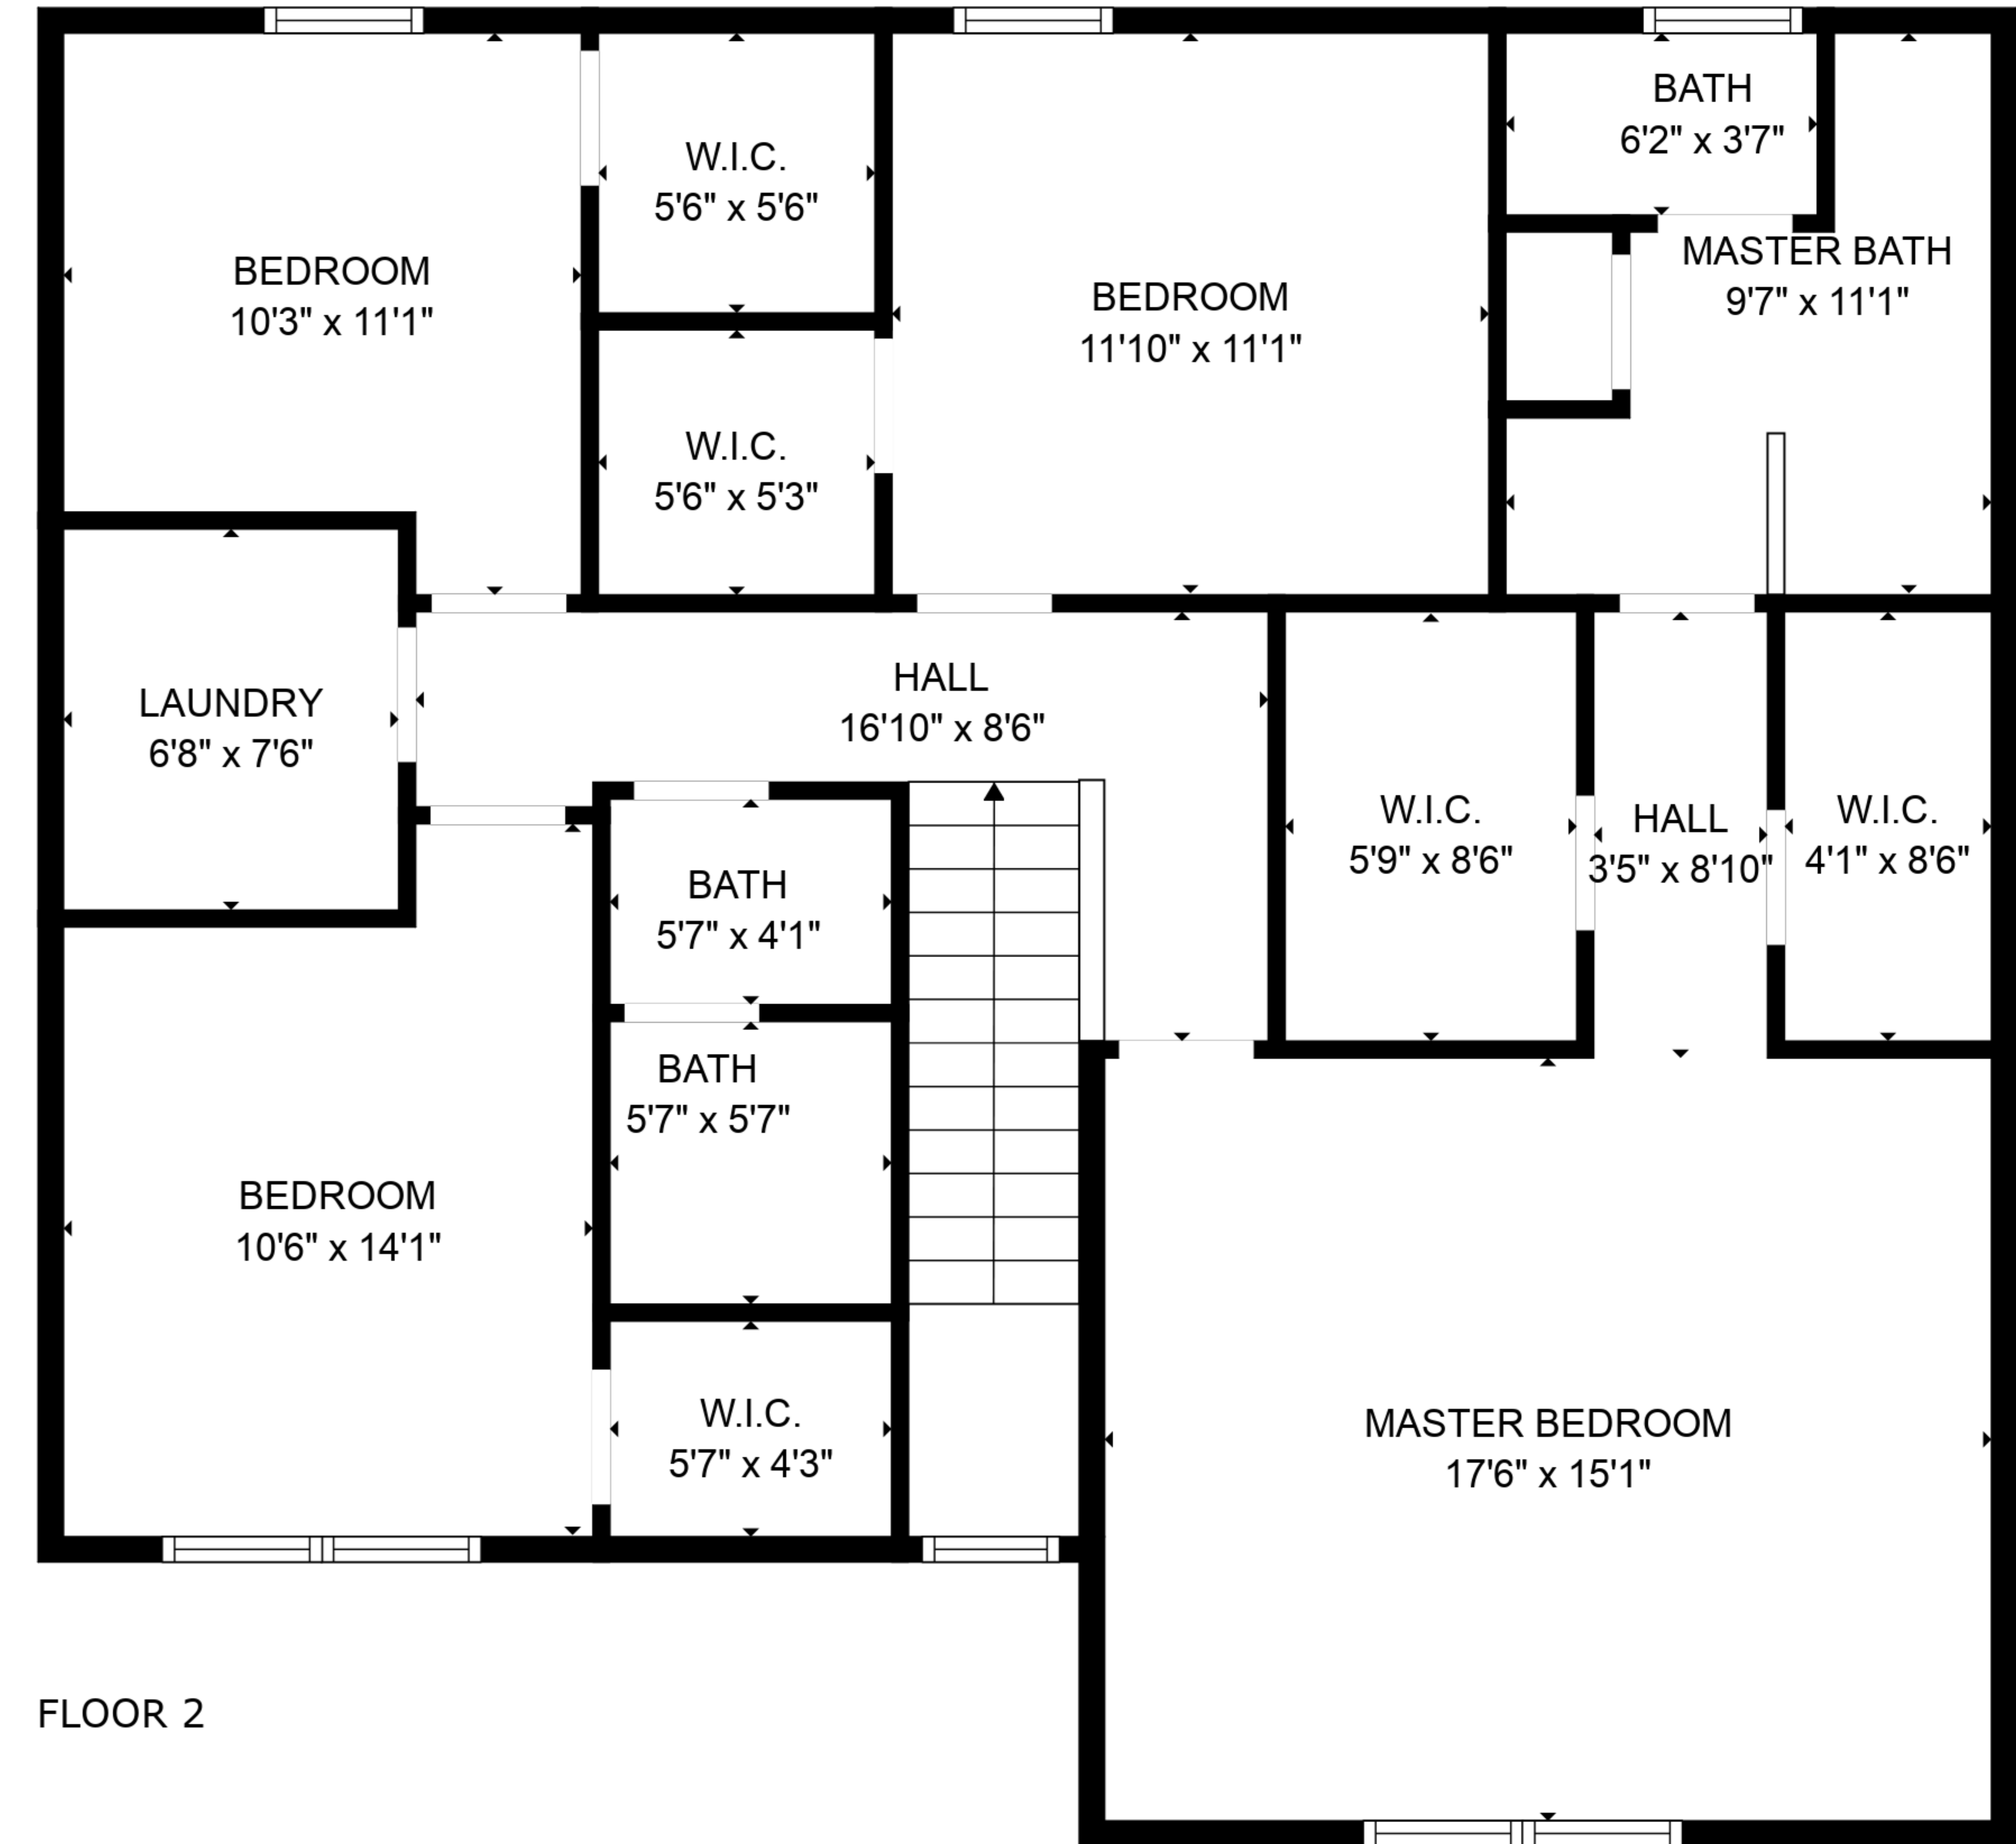

TOTAL: 2084 sq. ft  
BELOW GROUND: 850 sq. ft, FLOOR 2: 1234 sq. ft  
EXCLUDED AREAS: FIREPLACE: 12 sq. ft

TOTAL: 2084 sq. ft  
 BELOW GROUND: 850 sq. ft, FLOOR 2: 1234 sq. ft  
 EXCLUDED AREAS: FIREPLACE: 12 sq. ft

FLOOR 1

FLOOR 2

TOTAL: 2084 sq. ft  
 BELOW GROUND: 850 sq. ft, FLOOR 2: 1234 sq. ft  
 EXCLUDED AREAS: FIREPLACE: 12 sq. ft