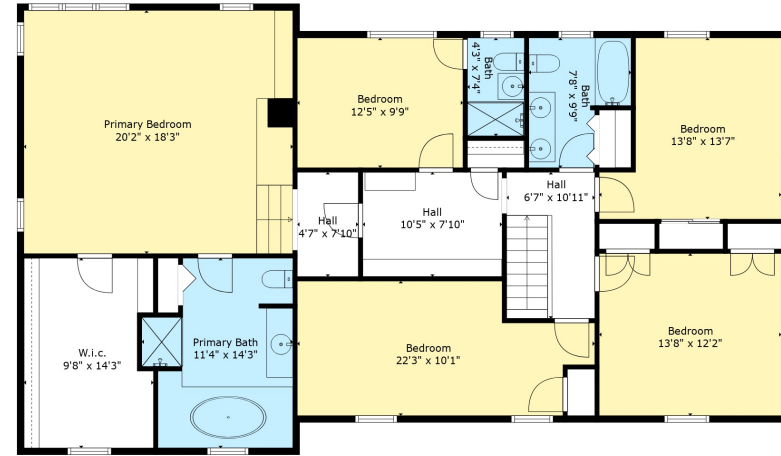

Floor 2

Floor 3

Floor 1

**TOTAL: 3717 sq. ft**  
 Below Ground: 626 sq. ft, FLOOR 2: 1397 sq. ft, FLOOR 3: 1694 sq. ft  
 EXCLUDED AREAS: UTILITY: 185 sq. ft, GARAGE: 391 sq. ft, DECK: 499 sq. ft,  
 EMBEDDEDWINDOW: 23 sq. ft, FIREPLACE: 5 sq. ft

Measurements Are Calculated By Cubicasa Technology. Deemed Highly Reliable But Not Guaranteed.

**TOTAL: 3717 sq. ft**

Below Ground: 626 sq. ft, FLOOR 2: 1397 sq. ft, FLOOR 3: 1694 sq. ft  
 EXCLUDED AREAS: UTILITY: 185 sq. ft, GARAGE: 391 sq. ft, DECK: 499 sq. ft,  
 EMBEDDEDWINDOW: 23 sq. ft, FIREPLACE: 5 sq. ft