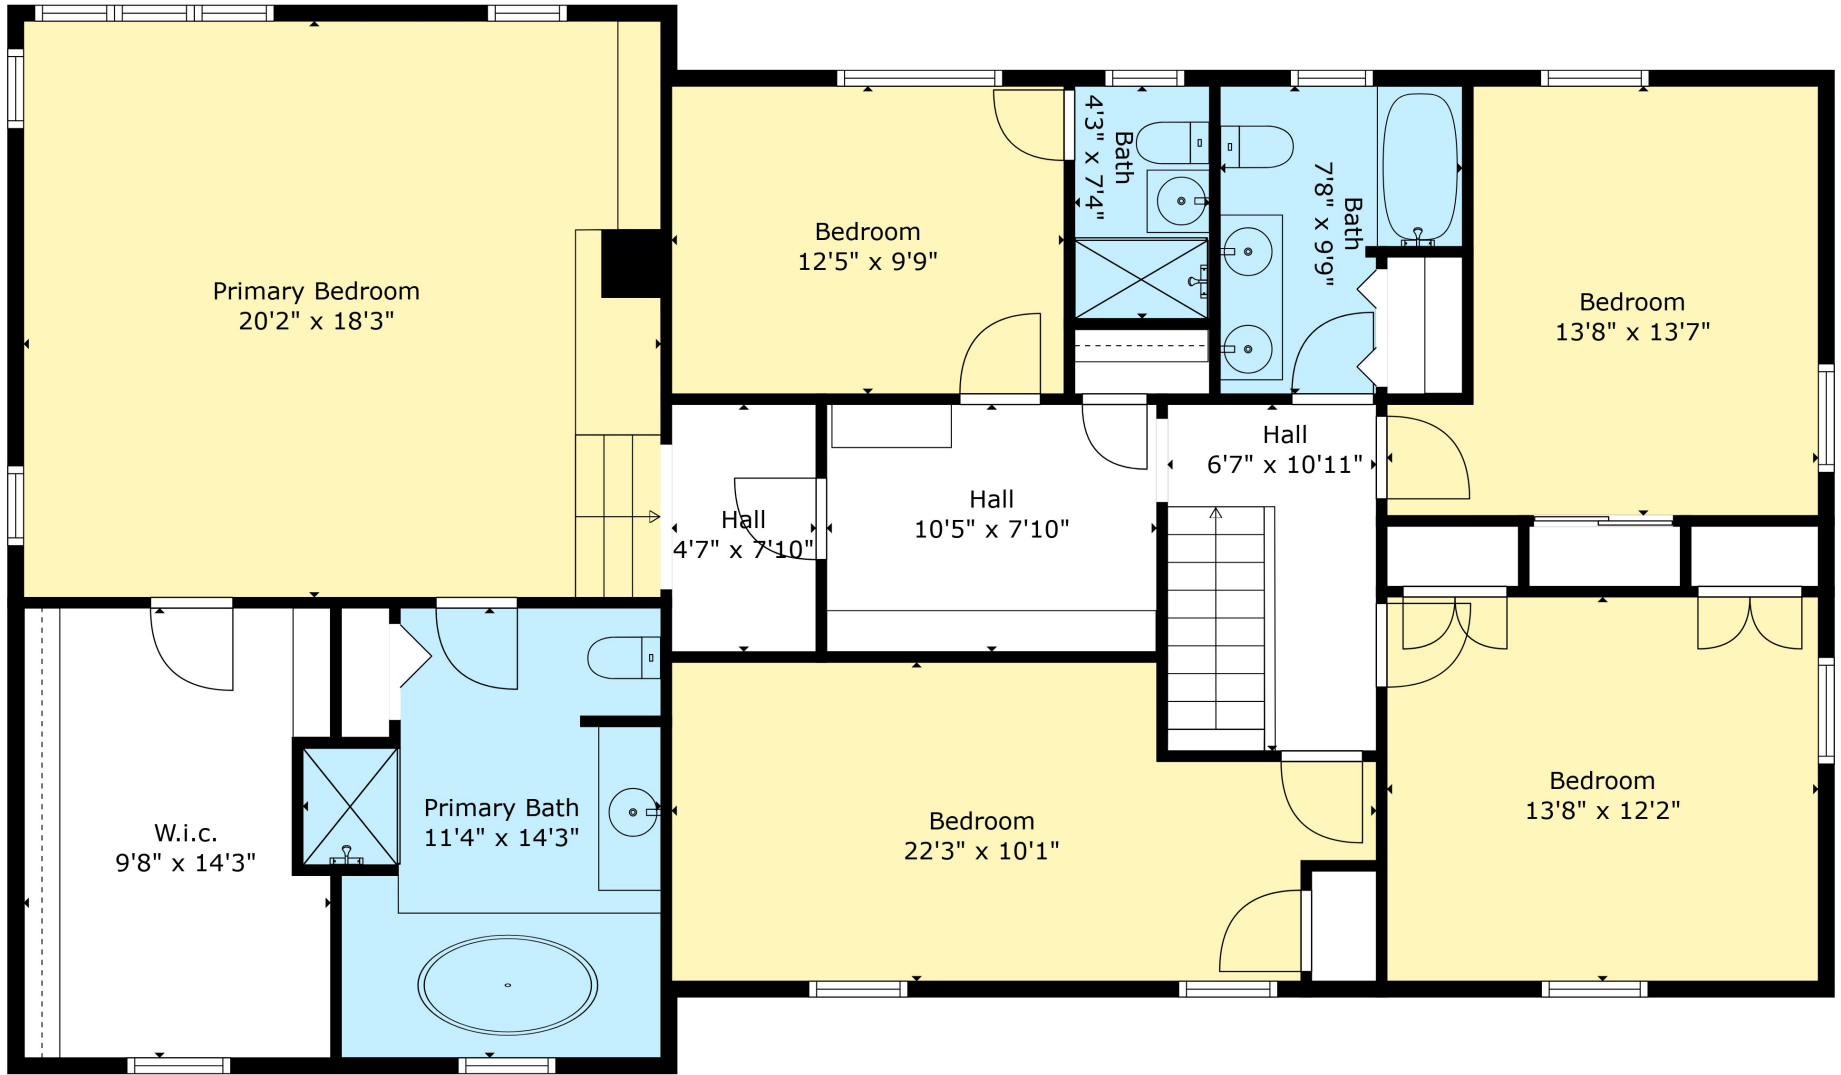

Floor 2

Floor 3

Floor 1

**TOTAL: 3717 sq. ft**  
 Below Ground: 626 sq. ft, FLOOR 2: 1397 sq. ft, FLOOR 3: 1694 sq. ft  
 EXCLUDED AREAS: UTILITY: 185 sq. ft, GARAGE: 391 sq. ft, DECK: 499 sq. ft,  
 EMBEDDEDWINDOW: 23 sq. ft, FIREPLACE: 5 sq. ft

Measurements Are Calculated By Cubicasa Technology. Deemed Highly Reliable But Not Guaranteed.

**TOTAL: 3717 sq. ft**

Below Ground: 626 sq. ft, FLOOR 2: 1397 sq. ft, FLOOR 3: 1694 sq. ft  
 EXCLUDED AREAS: UTILITY: 185 sq. ft, GARAGE: 391 sq. ft, DECK: 499 sq. ft,  
 EMBEDDEDWINDOW: 23 sq. ft, FIREPLACE: 5 sq. ft