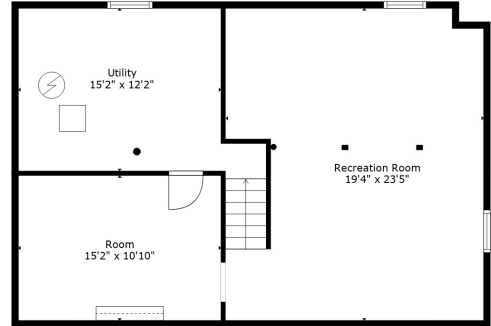

Floor 2

Floor 3

Floor 1

**TOTAL: 3717 sq. ft**  
 Below Ground: 626 sq. ft, FLOOR 2: 1397 sq. ft, FLOOR 3: 1694 sq. ft  
 EXCLUDED AREAS: UTILITY: 185 sq. ft, GARAGE: 391 sq. ft, DECK: 499 sq. ft,  
 EMBEDDEDWINDOW: 23 sq. ft, FIREPLACE: 5 sq. ft

Measurements Are Calculated By Cubicasa Technology. Deemed Highly Reliable But Not Guaranteed.

**TOTAL: 3717 sq. ft**

Below Ground: 626 sq. ft, FLOOR 2: 1397 sq. ft, FLOOR 3: 1694 sq. ft  
 EXCLUDED AREAS: UTILITY: 185 sq. ft, GARAGE: 391 sq. ft, DECK: 499 sq. ft,  
 EMBEDDEDWINDOW: 23 sq. ft, FIREPLACE: 5 sq. ft