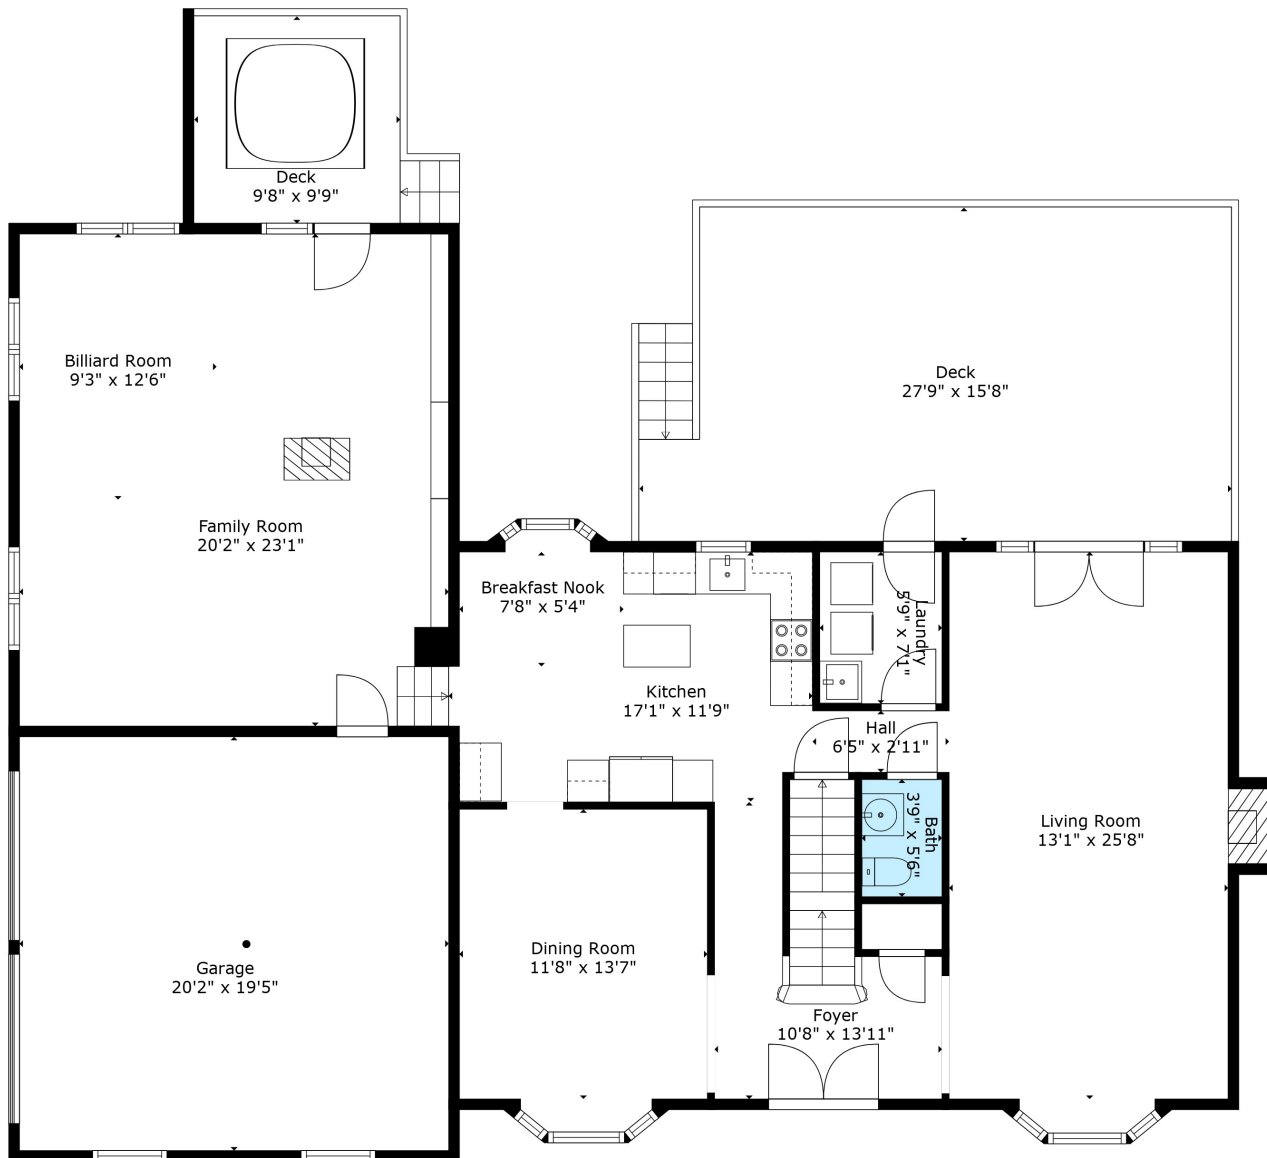

Floor 2

Floor 3

Floor 1

**TOTAL: 3717 sq. ft**  
 Below Ground: 626 sq. ft, FLOOR 2: 1397 sq. ft, FLOOR 3: 1694 sq. ft  
 EXCLUDED AREAS: UTILITY: 185 sq. ft, GARAGE: 391 sq. ft, DECK: 499 sq. ft,  
 EMBEDDEDWINDOW: 23 sq. ft, FIREPLACE: 5 sq. ft

Measurements Are Calculated By Cubicasa Technology. Deemed Highly Reliable But Not Guaranteed.

**TOTAL: 3717 sq. ft**

Below Ground: 626 sq. ft, FLOOR 2: 1397 sq. ft, FLOOR 3: 1694 sq. ft  
 EXCLUDED AREAS: UTILITY: 185 sq. ft, GARAGE: 391 sq. ft, DECK: 499 sq. ft,  
 EMBEDDEDWINDOW: 23 sq. ft, FIREPLACE: 5 sq. ft