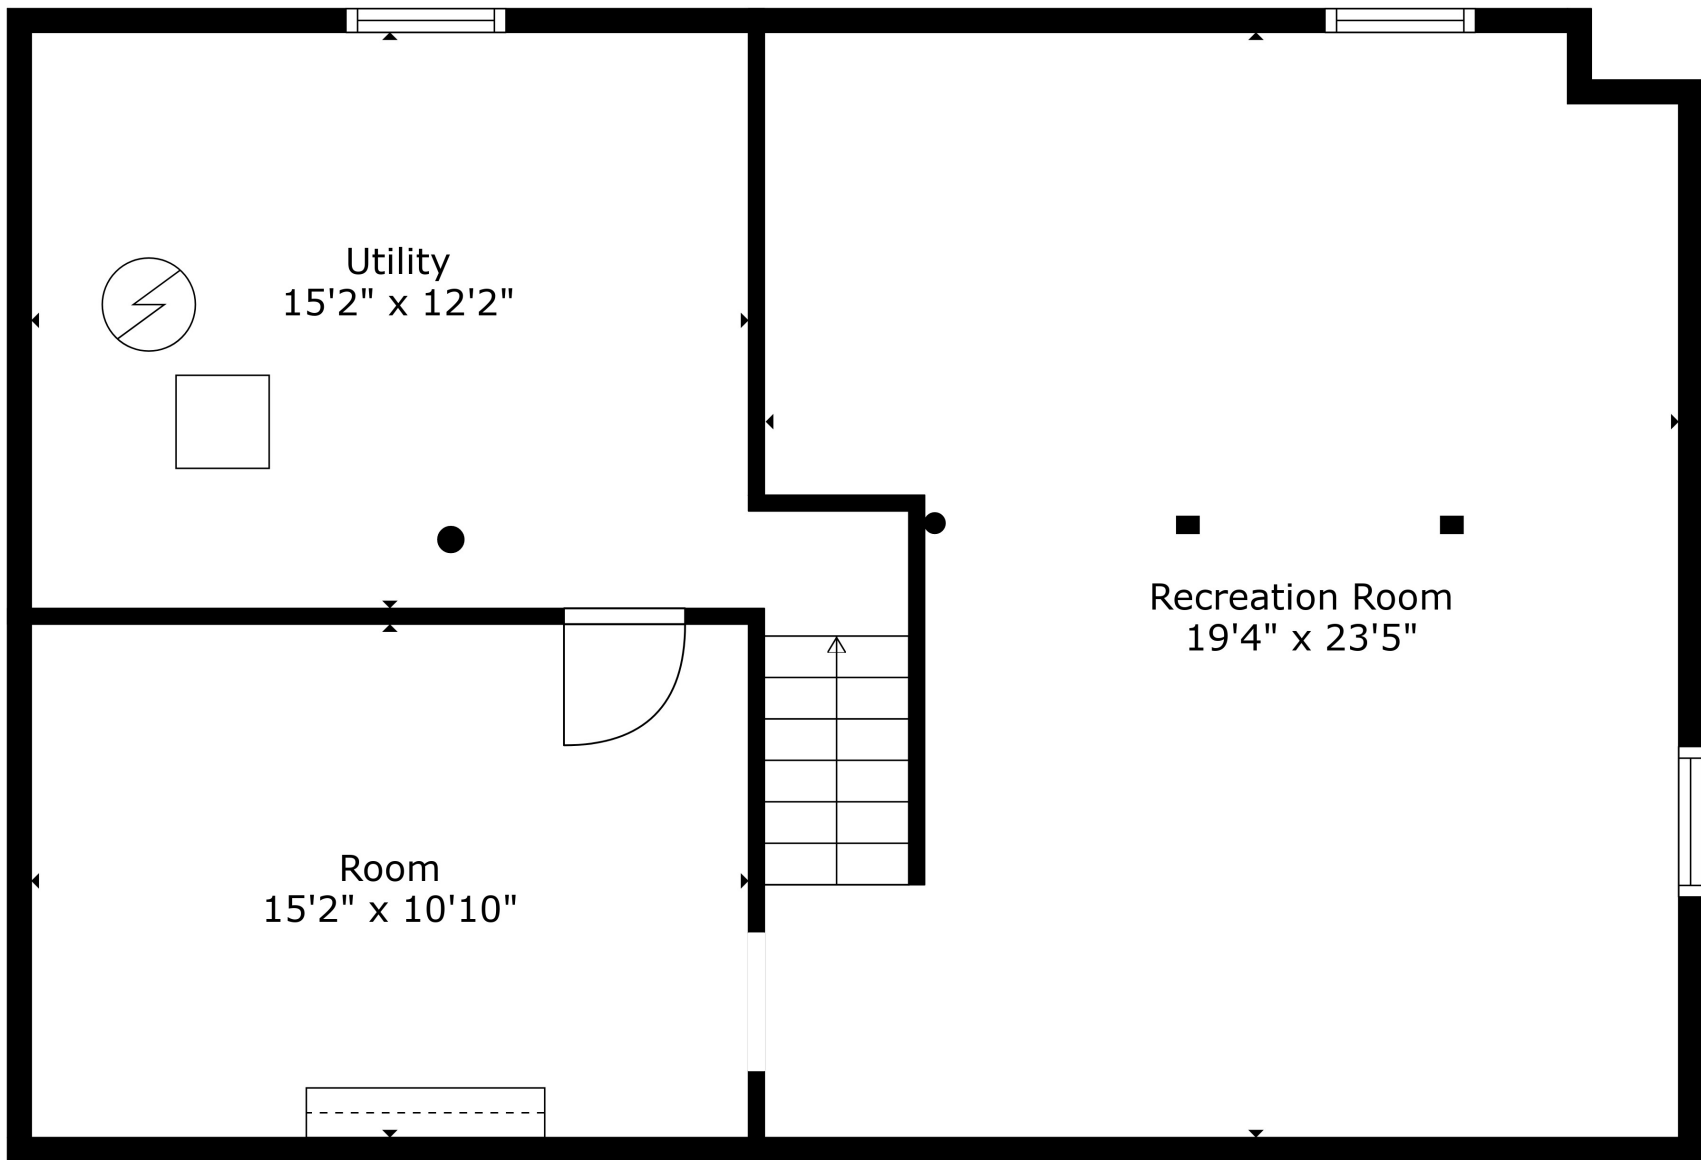

Floor 2

Floor 3

Floor 1

**TOTAL: 3717 sq. ft**  
 Below Ground: 626 sq. ft, FLOOR 2: 1397 sq. ft, FLOOR 3: 1694 sq. ft  
 EXCLUDED AREAS: UTILITY: 185 sq. ft, GARAGE: 391 sq. ft, DECK: 499 sq. ft,  
 EMBEDDEDWINDOW: 23 sq. ft, FIREPLACE: 5 sq. ft

Measurements Are Calculated By Cubicasa Technology. Deemed Highly Reliable But Not Guaranteed.

**TOTAL: 3717 sq. ft**

Below Ground: 626 sq. ft, FLOOR 2: 1397 sq. ft, FLOOR 3: 1694 sq. ft  
 EXCLUDED AREAS: UTILITY: 185 sq. ft, GARAGE: 391 sq. ft, DECK: 499 sq. ft,  
 EMBEDDEDWINDOW: 23 sq. ft, FIREPLACE: 5 sq. ft