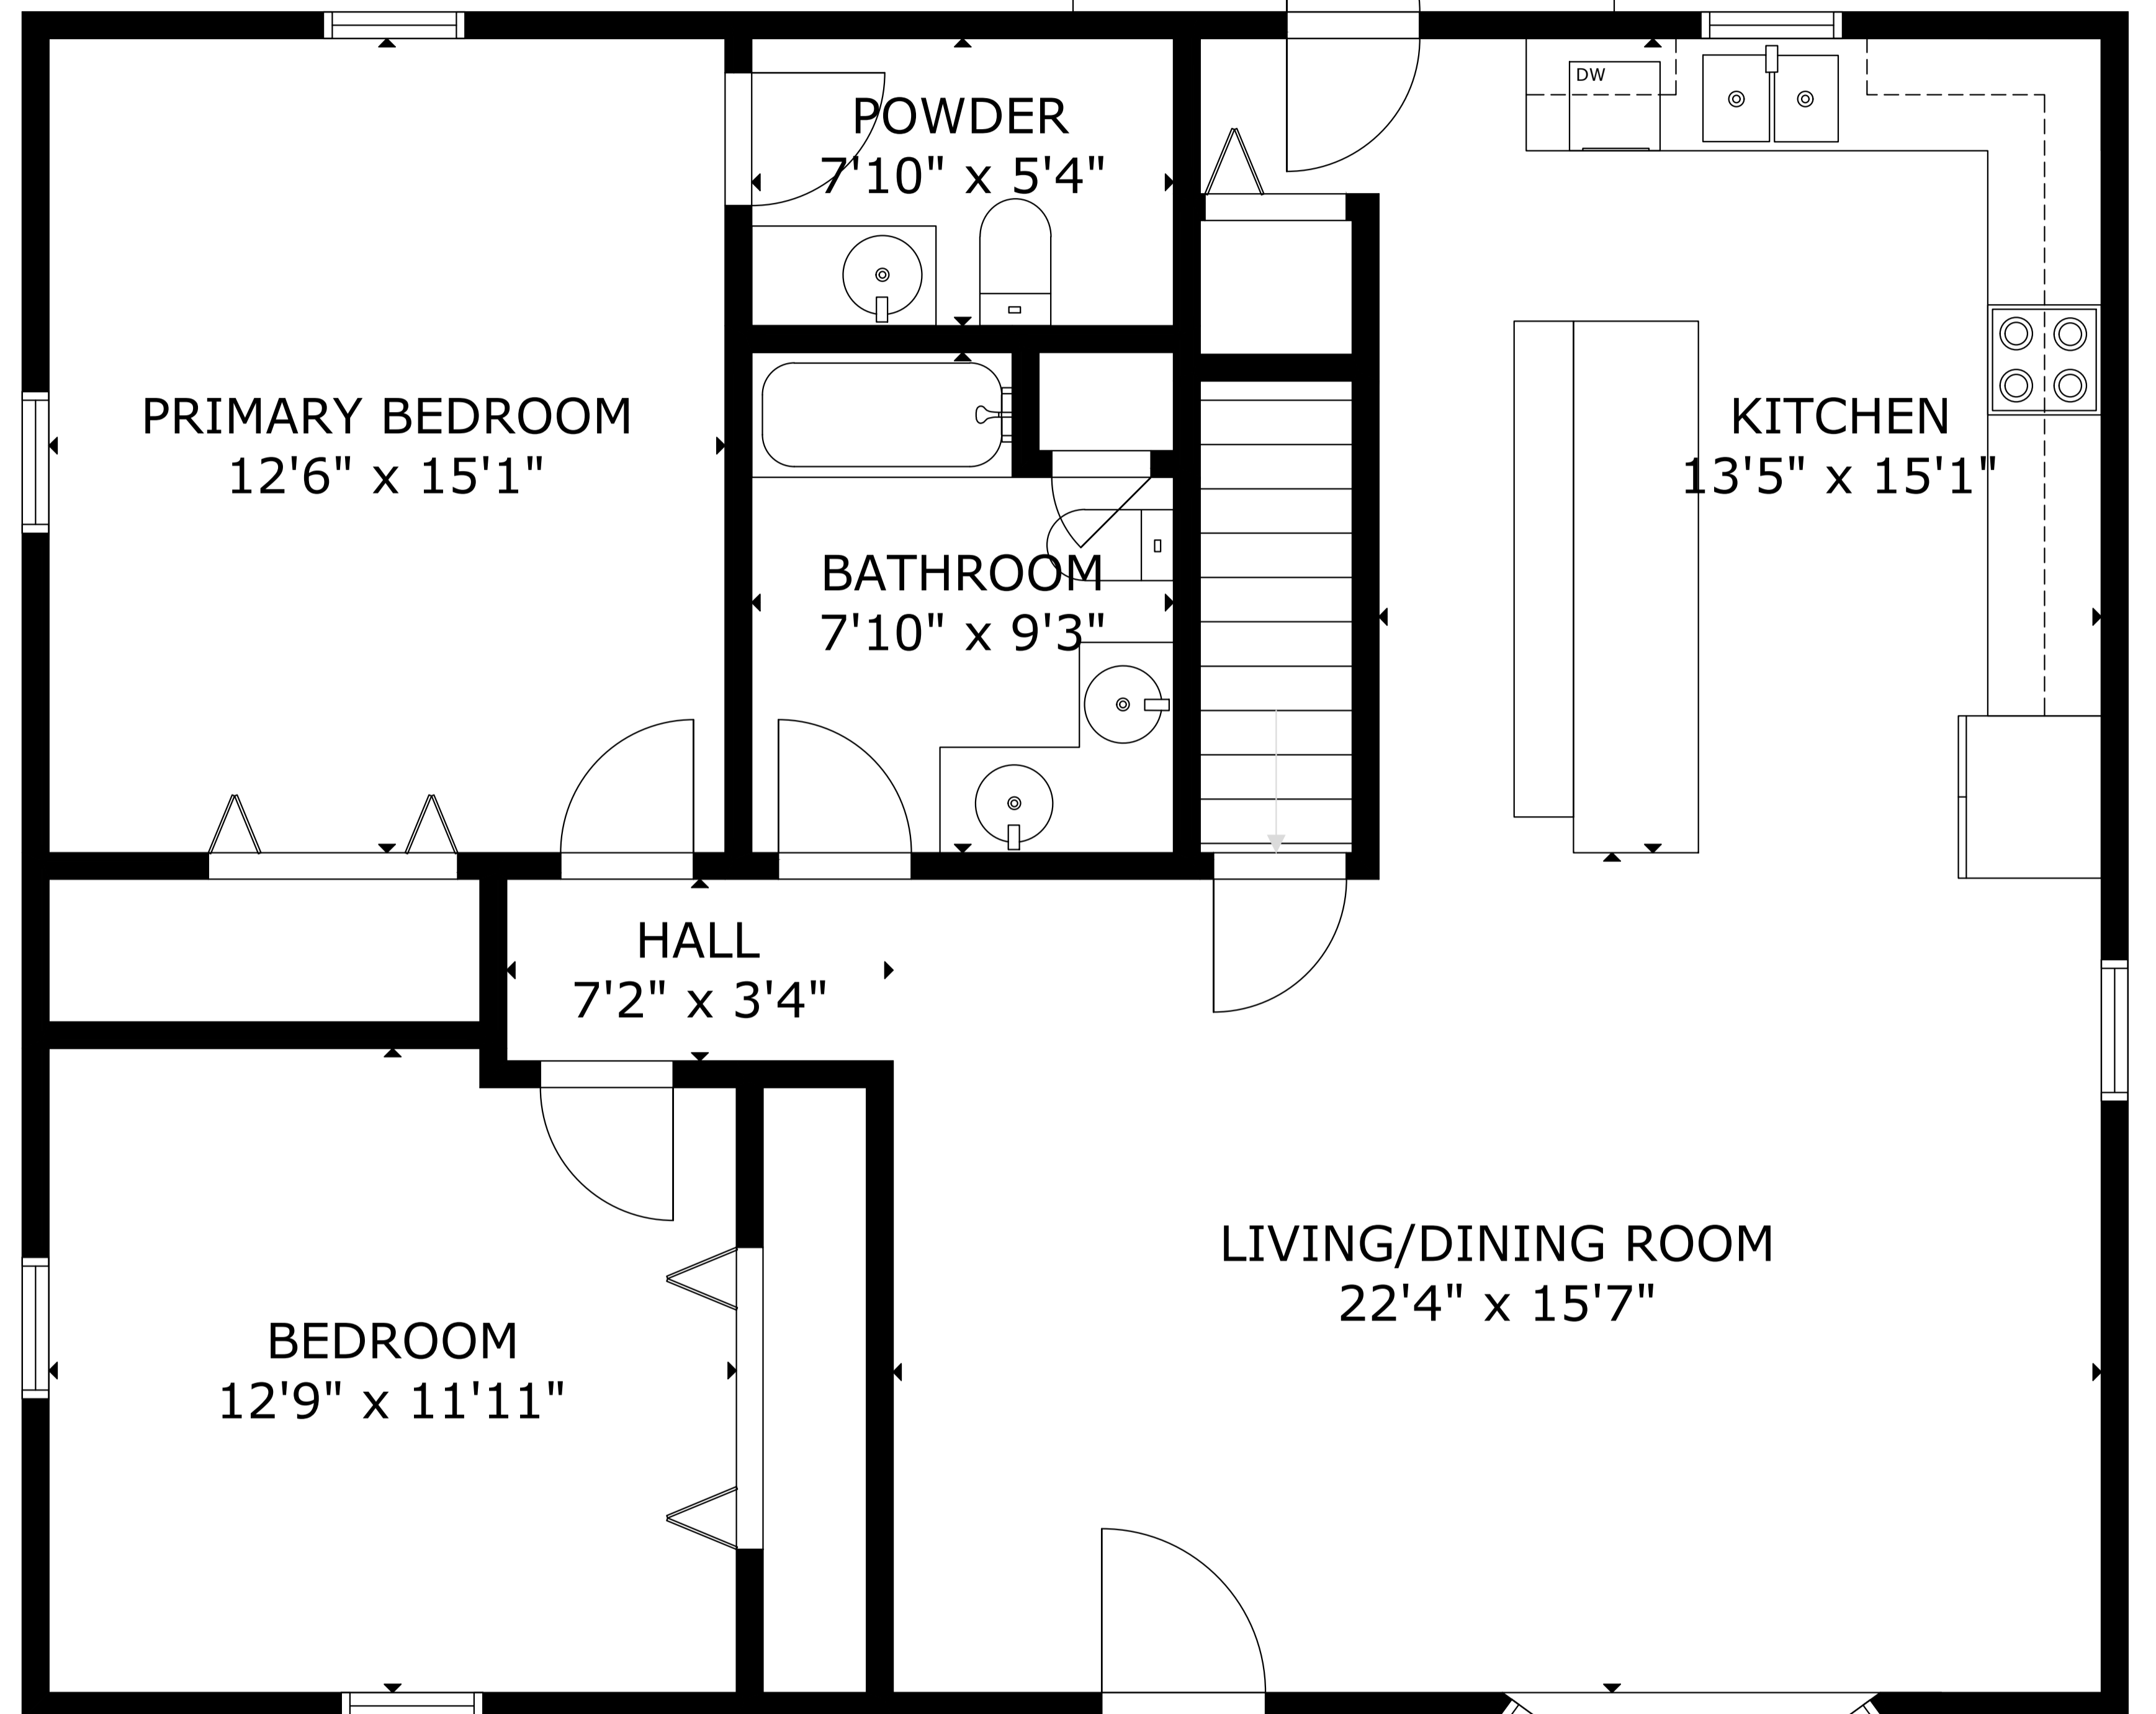

LOWER FLOOR

MAIN FLOOR

PORCH

GROSS INTERNAL AREA
 TOTAL: 2,274 sq ft
 LOWER FLOOR: 1,105 sq ft, MAIN FLOOR: 1,169 sq ft
 SIZE AND DIMENSIONS ARE APPROXIMATE, ACTUAL MAY VARY