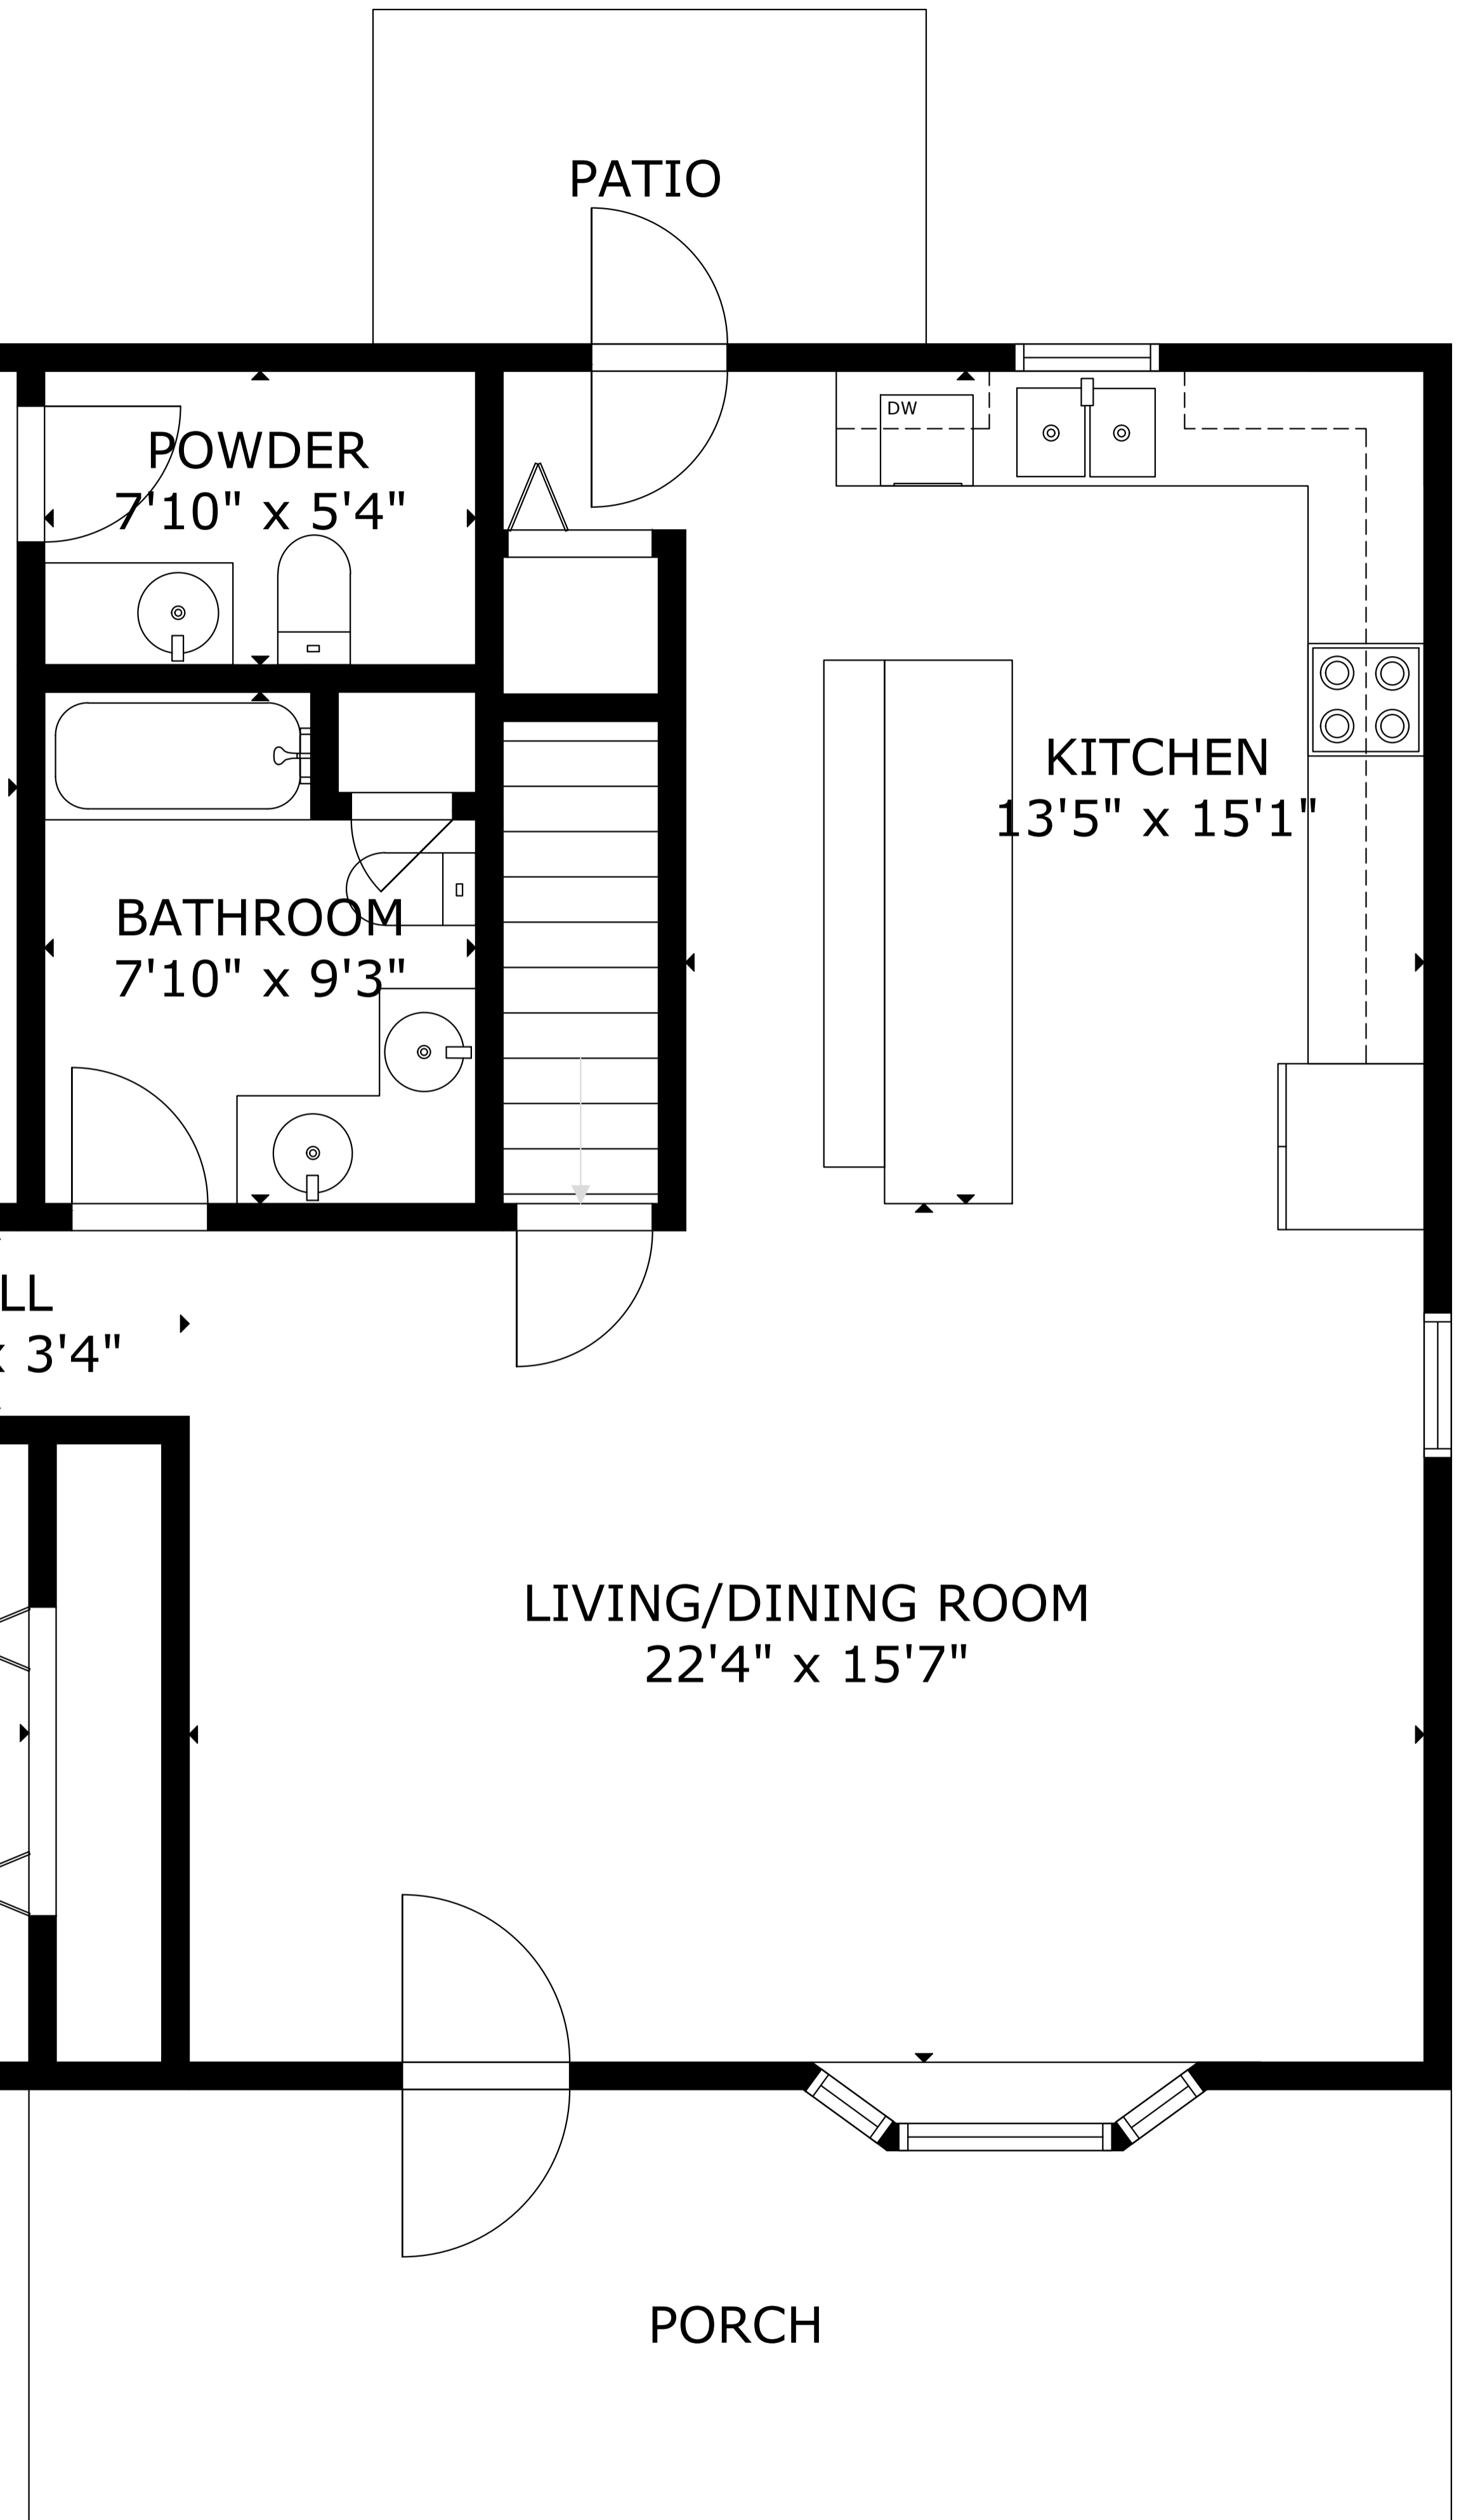

LOWER FLOOR

MAIN FLOOR

PORCH

GROSS INTERNAL AREA
 TOTAL: 2,274 sq ft
 LOWER FLOOR: 1,105 sq ft, MAIN FLOOR: 1,169 sq ft
 SIZE AND DIMENSIONS ARE APPROXIMATE, ACTUAL MAY VARY