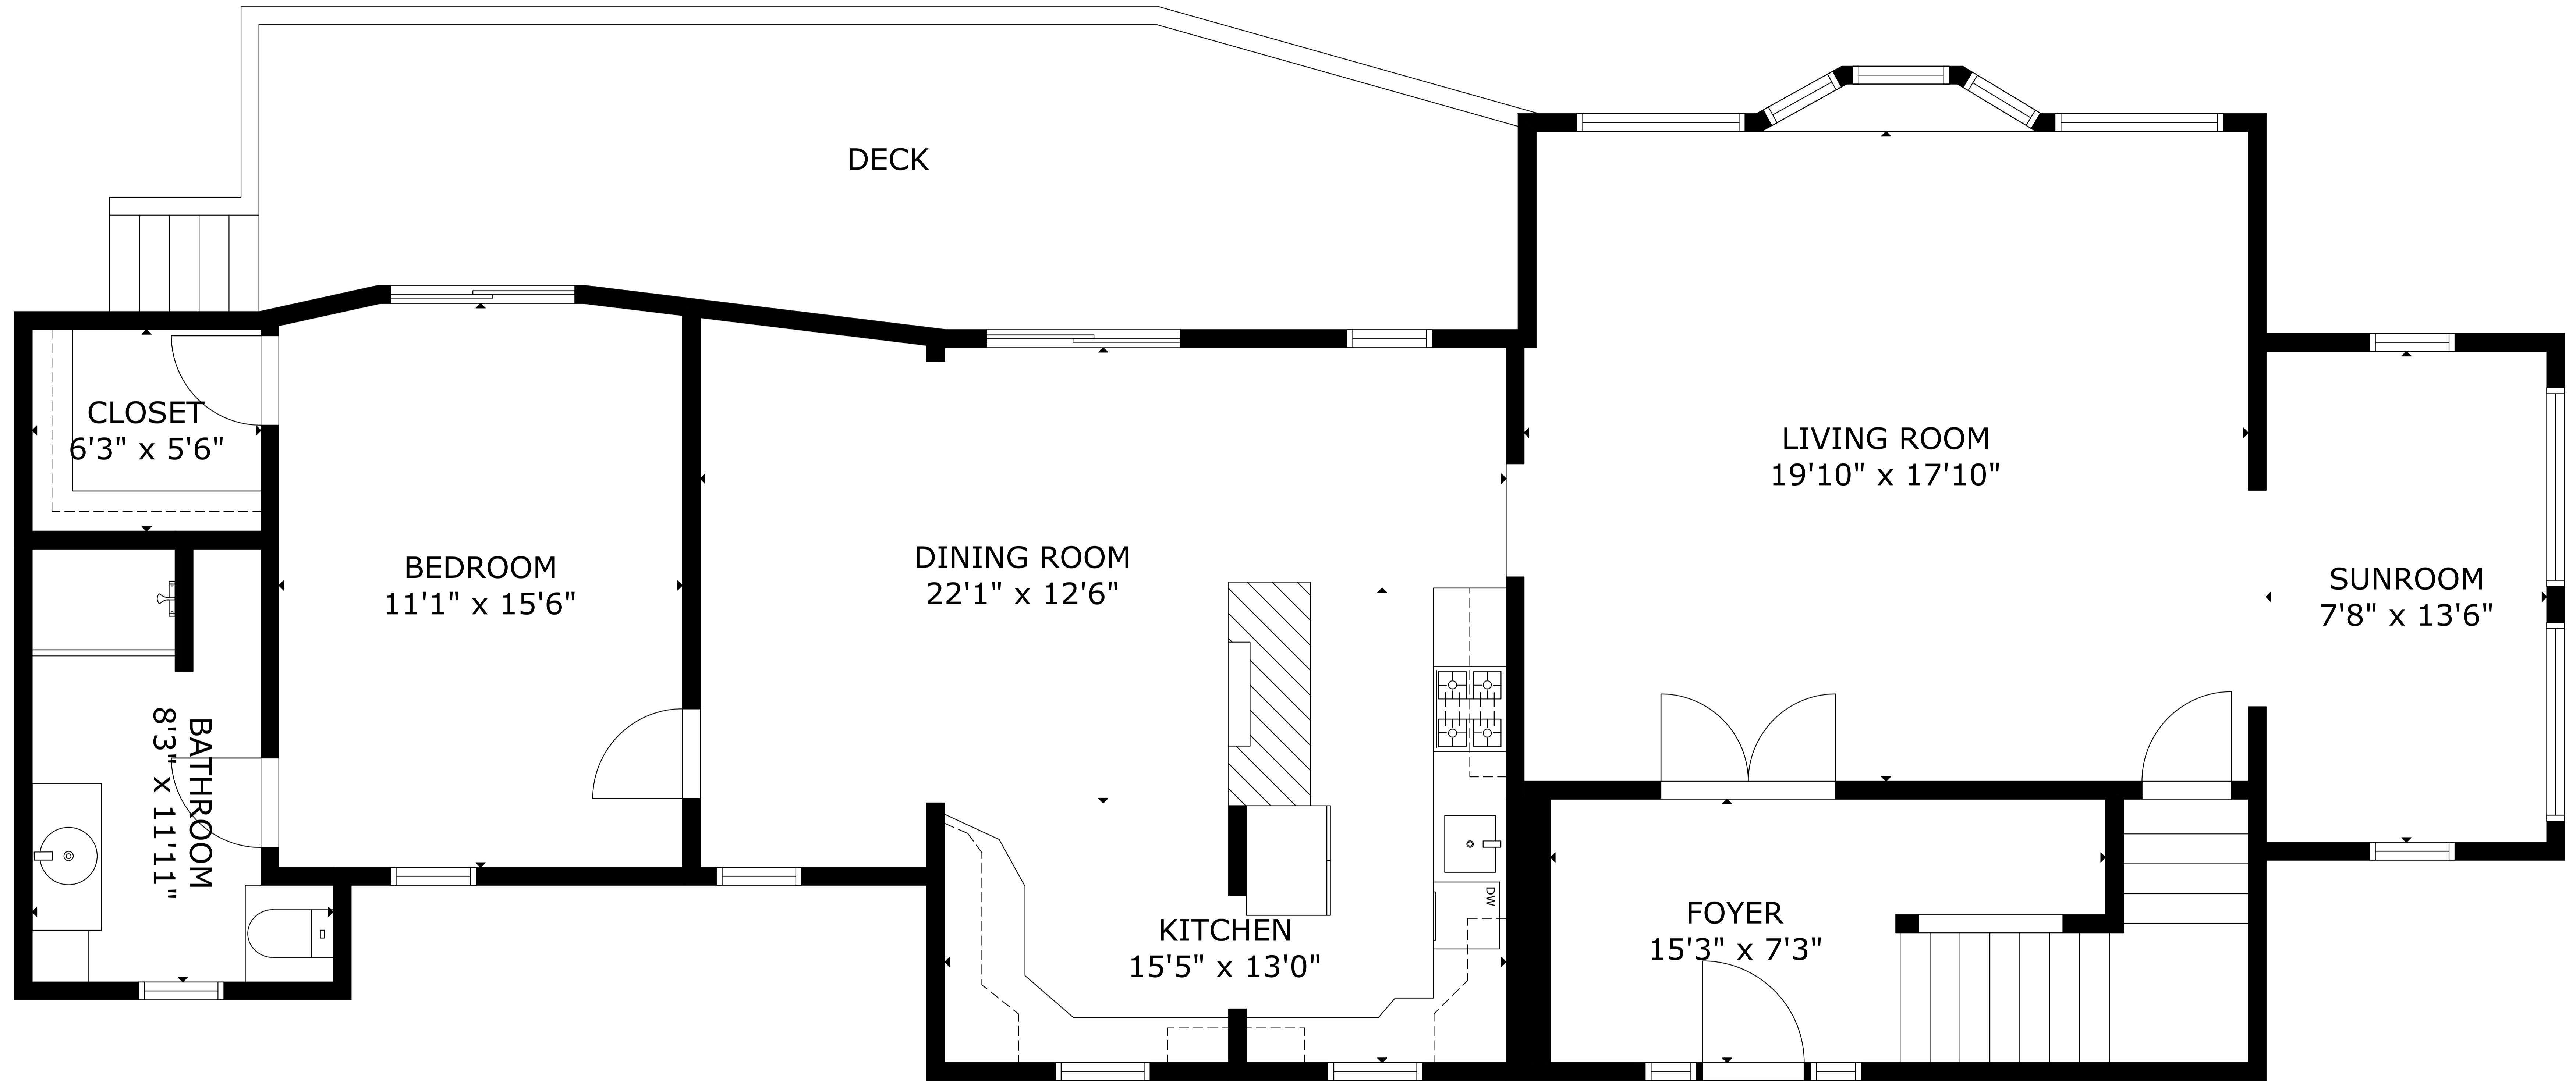

107 Wimbledon Drive, Yarmouth

FLOOR 2

GROSS INTERNAL AREA
TOTAL: 3,040 sq.ft
FLOOR 1: 889 sq.ft, FLOOR 2: 1,337 sq.ft, FLOOR 3: 814 sq.ft
SIZE AND DIMENSIONS ARE APPROXIMATE, ACTUAL MAY VARY