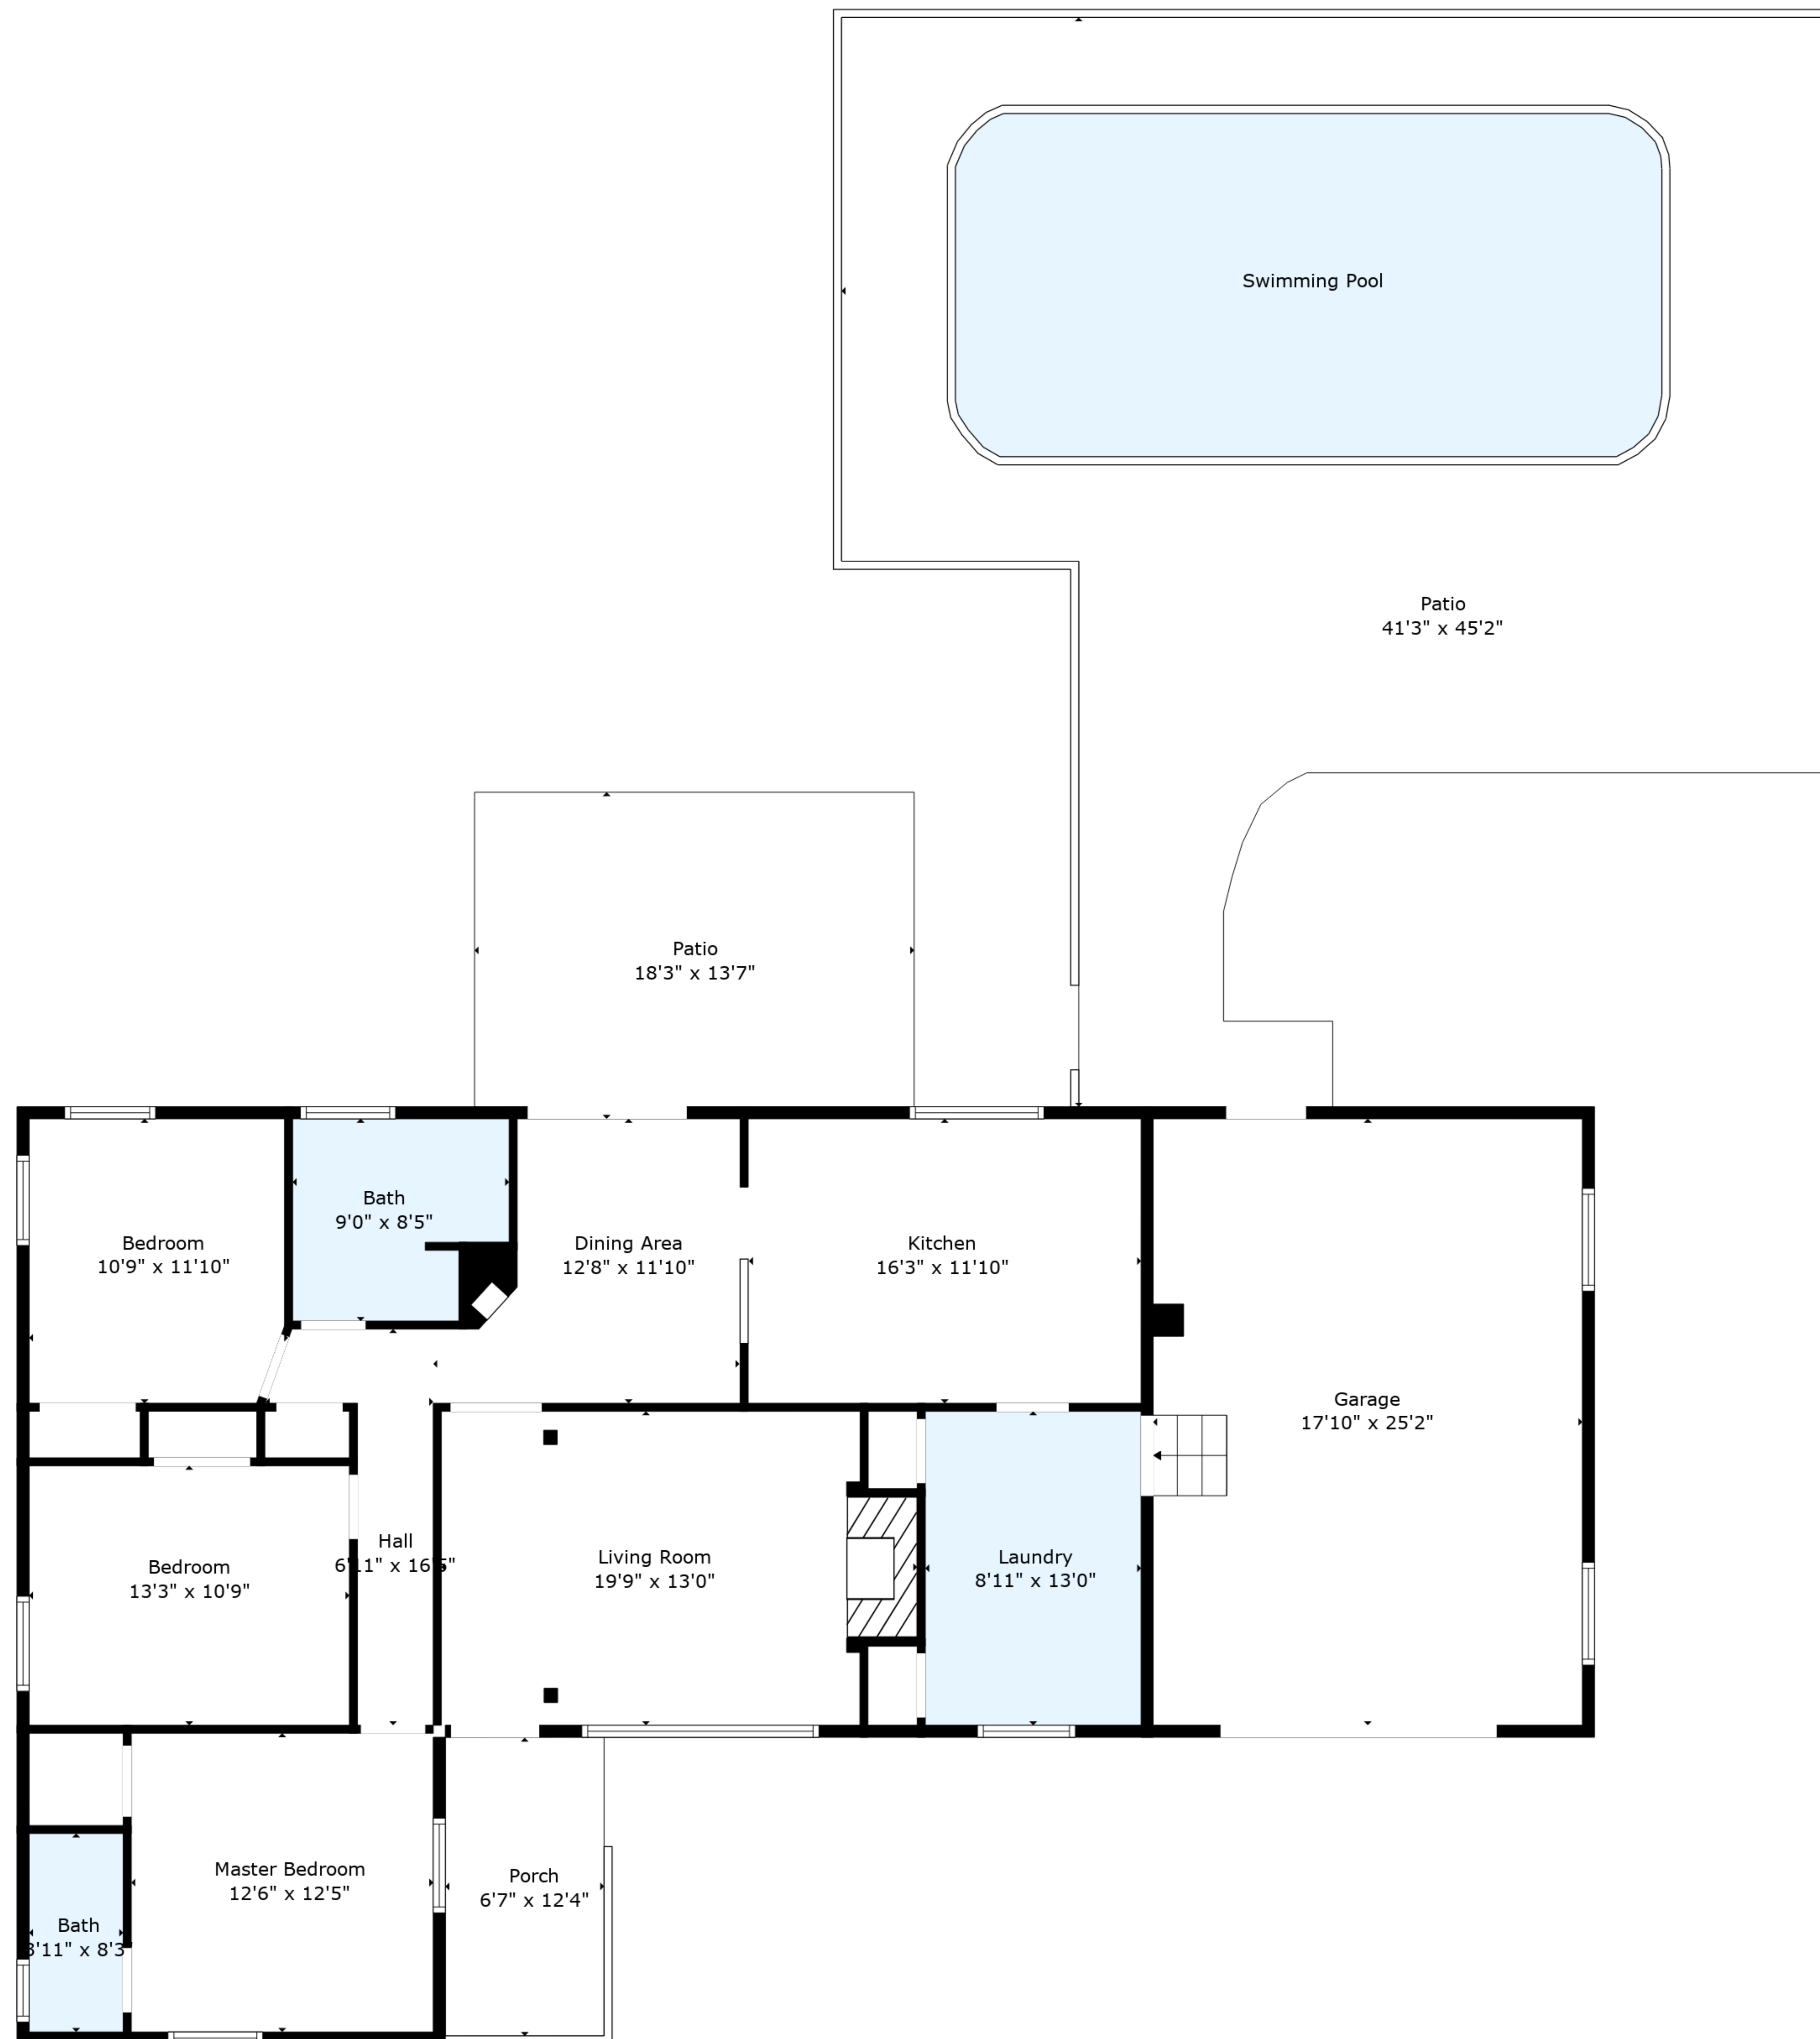

TOTAL: 1824 sq. ft

FLOOR 1: 1824 sq. ft

EXCLUDED AREAS: PORCH: 82 sq. ft, PATIO: 1140 sq. ft

Floor Plan Created By Cubicasa App. Measurements Deemed Highly Reliable But Not Guaranteed.

TOTAL: 1824 sq. ft

FLOOR 1: 1824 sq. ft

EXCLUDED AREAS: PORCH: 82 sq. ft, PATIO: 1140 sq. ft

Floor Plan Created By Cubicasa App. Measurements Deemed Highly Reliable But Not Guaranteed.