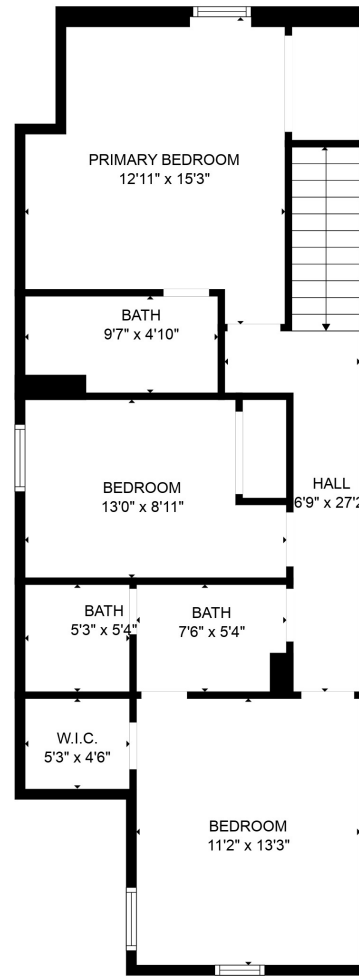

FLOOR 1

FLOOR 2

Total scanned area: 1626 sq. ft

Total scanned area: 1626 sq. ft

MEASUREMENTS ARE CALCULATED BY CUBICASA TECHNOLOGY. DEEMED HIGHLY RELIABLE BUT NOT GUARANTEED.

Total scanned area: 1626 sq. ft

MEASUREMENTS ARE CALCULATED BY CUBICASA TECHNOLOGY. DEEMED HIGHLY RELIABLE BUT NOT GUARANTEED.