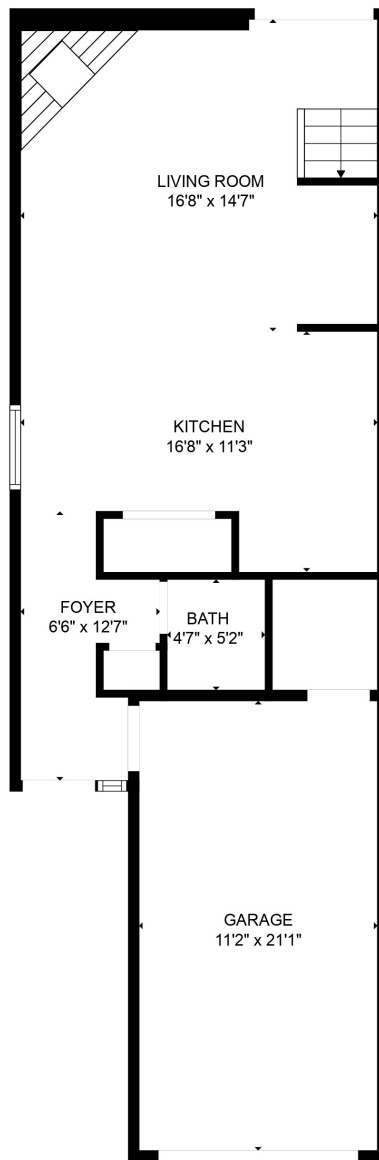

FLOOR 1

FLOOR 2

Total scanned area: 1626 sq. ft

Total scanned area: 1626 sq. ft

MEASUREMENTS ARE CALCULATED BY CUBICASA TECHNOLOGY. DEEMED HIGHLY RELIABLE BUT NOT GUARANTEED.

Total scanned area: 1626 sq. ft

MEASUREMENTS ARE CALCULATED BY CUBICASA TECHNOLOGY. DEEMED HIGHLY RELIABLE BUT NOT GUARANTEED.