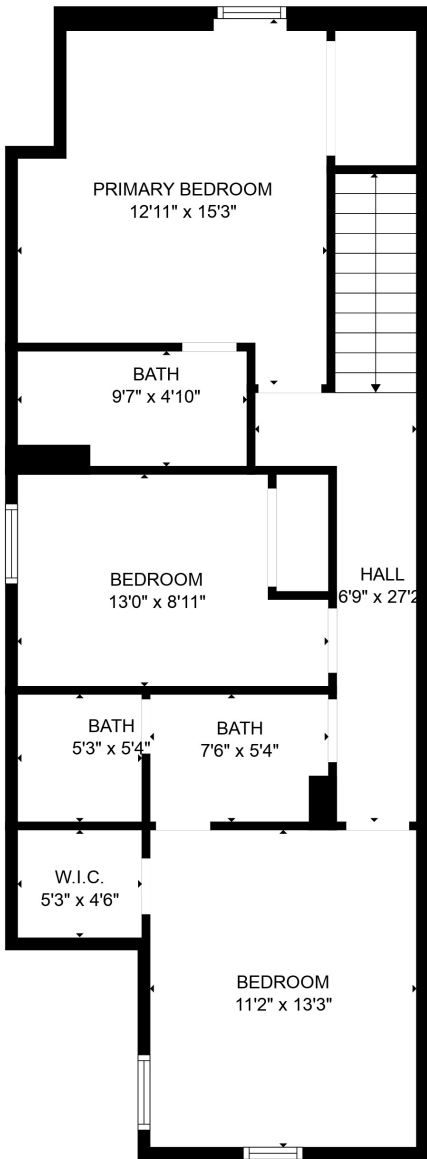

Total scanned area: 1626 sq. ft