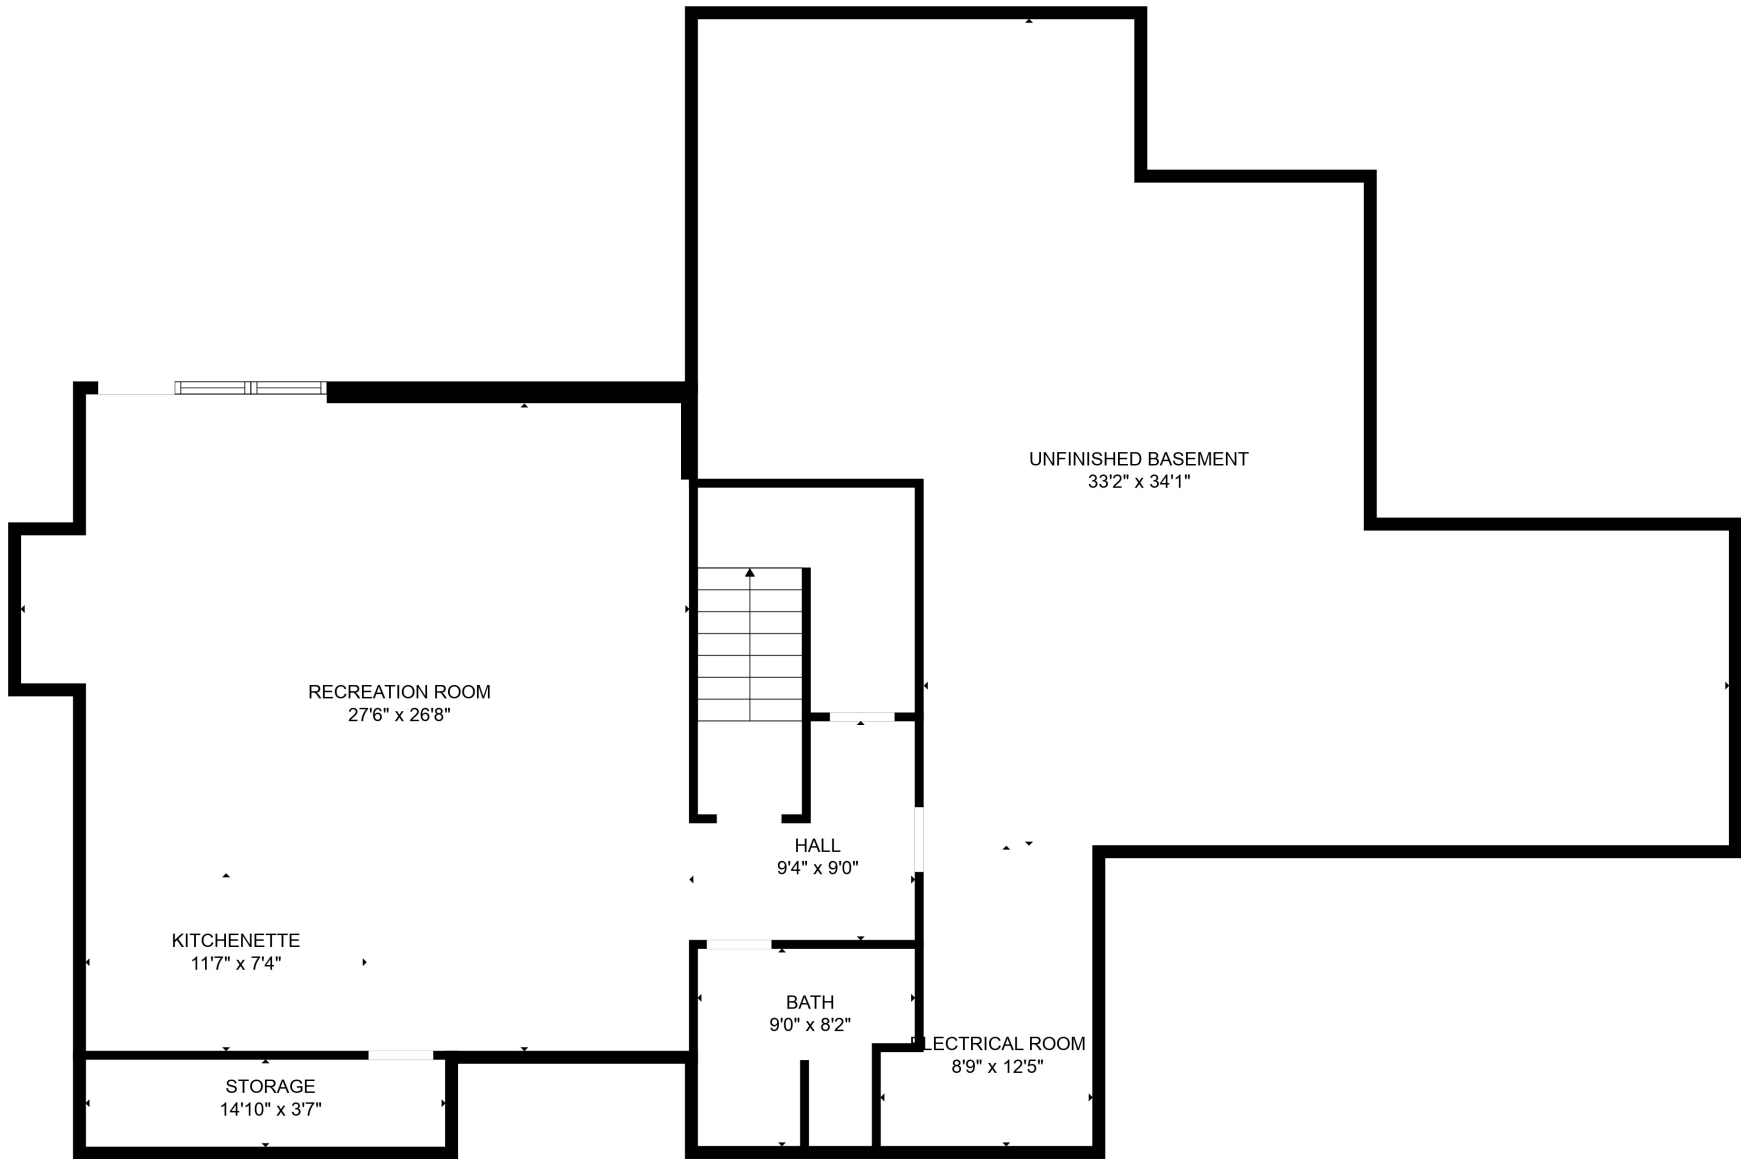

Total scanned area: 6370 sq. ft

MEASUREMENTS ARE CALCULATED BY CUBICASA TECHNOLOGY. DEEMED HIGHLY RELIABLE BUT NOT GUARANTEED.

Total scanned area: 6370 sq. ft

MEASUREMENTS ARE CALCULATED BY CUBICASA TECHNOLOGY. DEEMED HIGHLY RELIABLE BUT NOT GUARANTEED.