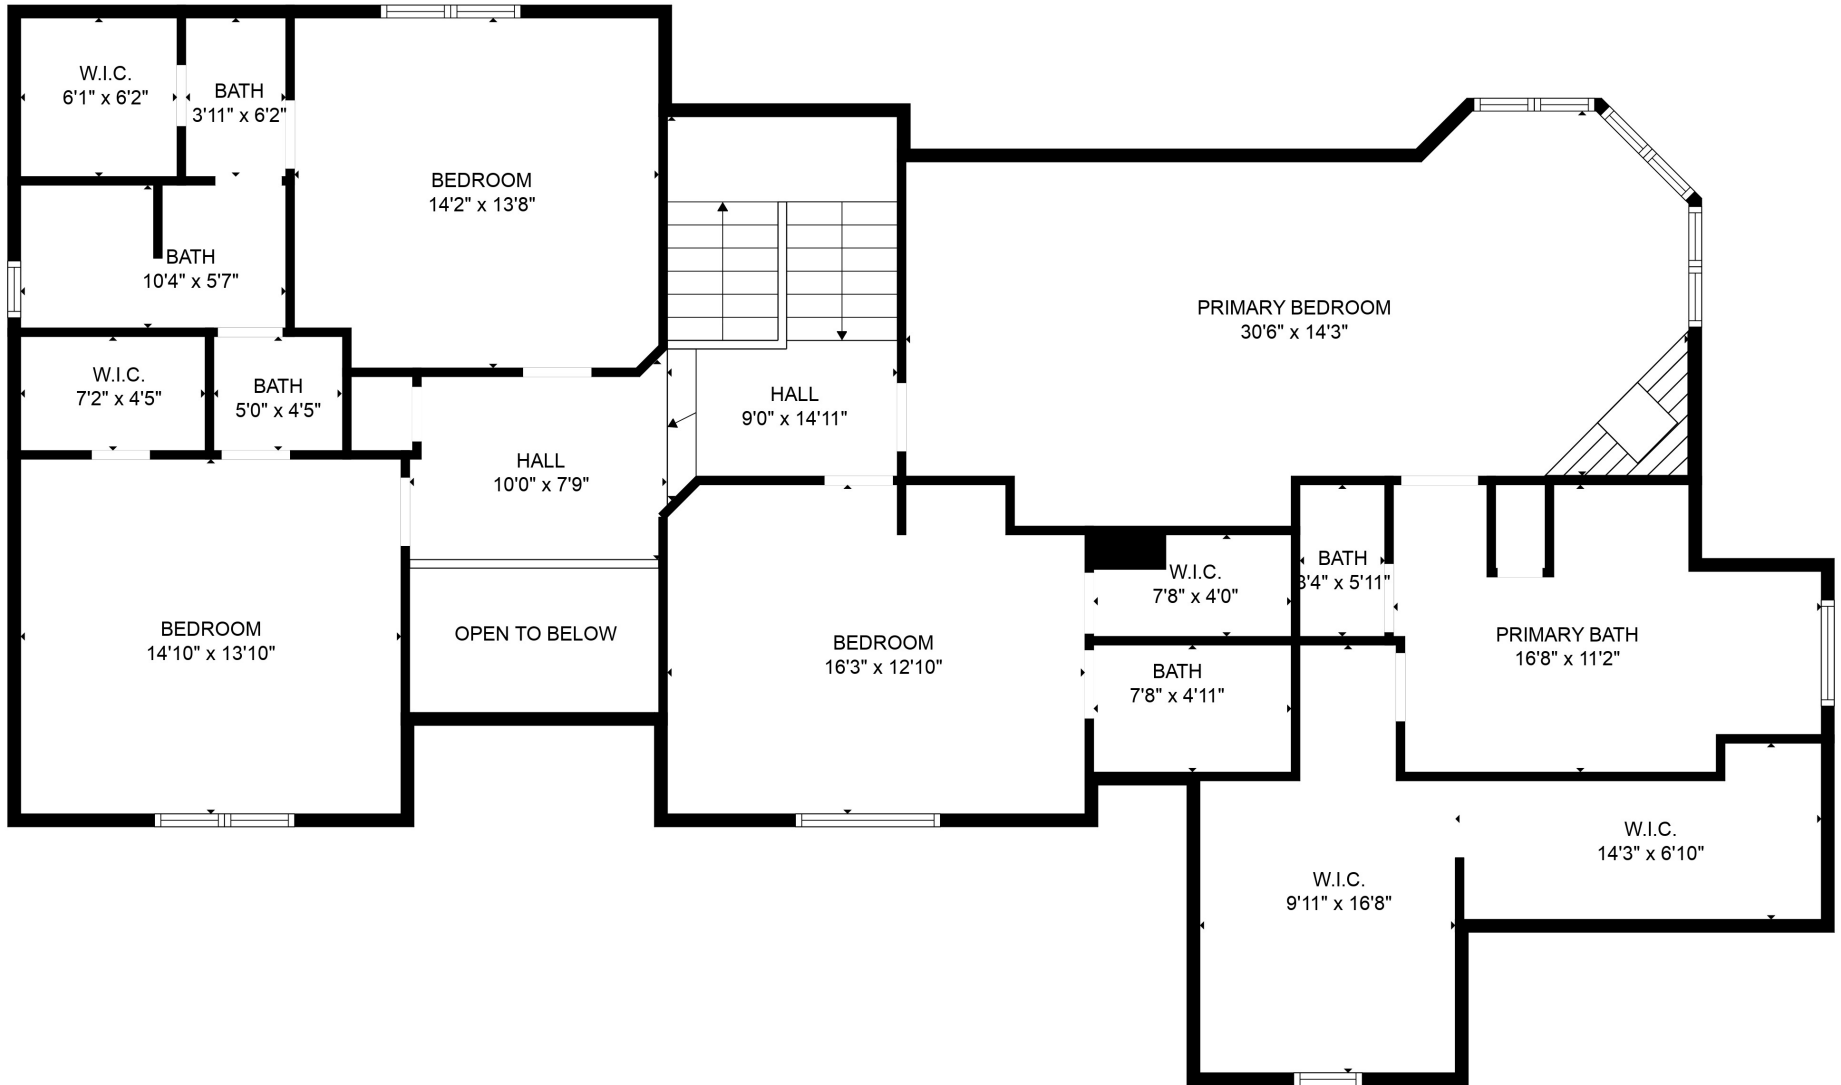

Total scanned area: 6370 sq. ft

MEASUREMENTS ARE CALCULATED BY CUBICASA TECHNOLOGY. DEEMED HIGHLY RELIABLE BUT NOT GUARANTEED.

Total scanned area: 6370 sq. ft

MEASUREMENTS ARE CALCULATED BY CUBICASA TECHNOLOGY. DEEMED HIGHLY RELIABLE BUT NOT GUARANTEED.