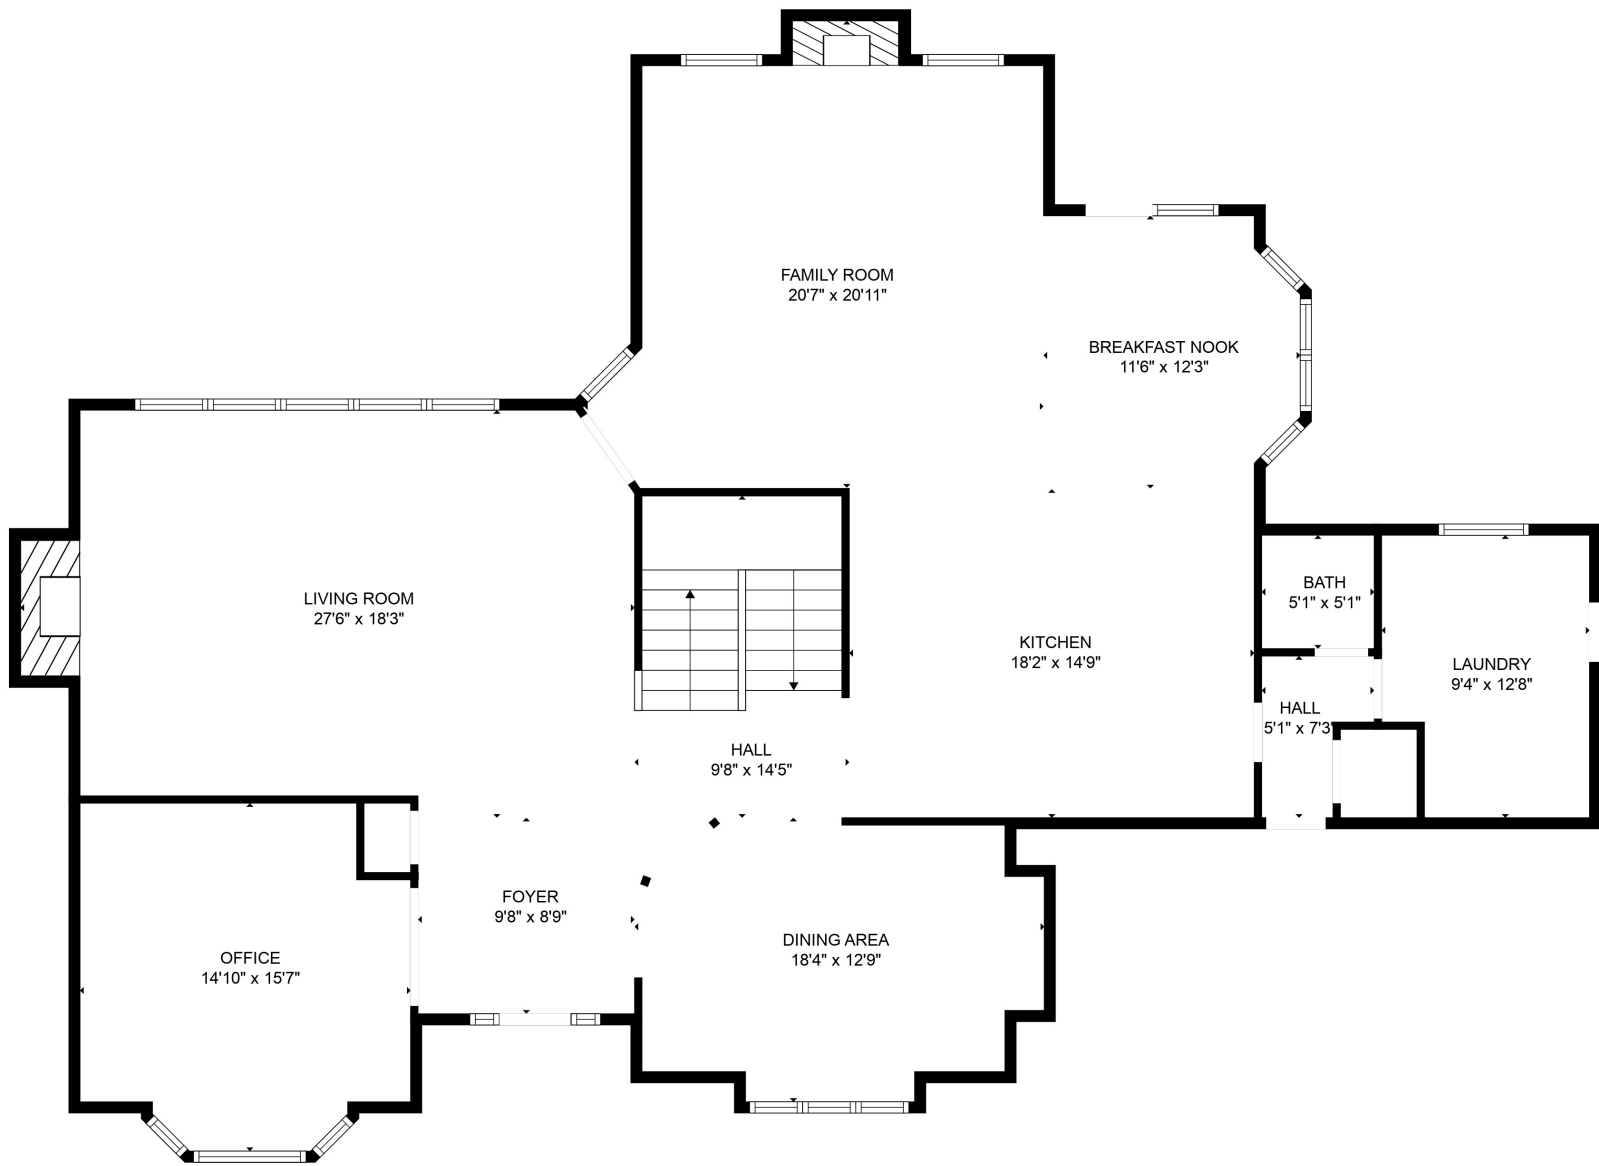

Total scanned area: 6370 sq. ft

MEASUREMENTS ARE CALCULATED BY CUBICASA TECHNOLOGY. DEEMED HIGHLY RELIABLE BUT NOT GUARANTEED.

Total scanned area: 6370 sq. ft

MEASUREMENTS ARE CALCULATED BY CUBICASA TECHNOLOGY. DEEMED HIGHLY RELIABLE BUT NOT GUARANTEED.