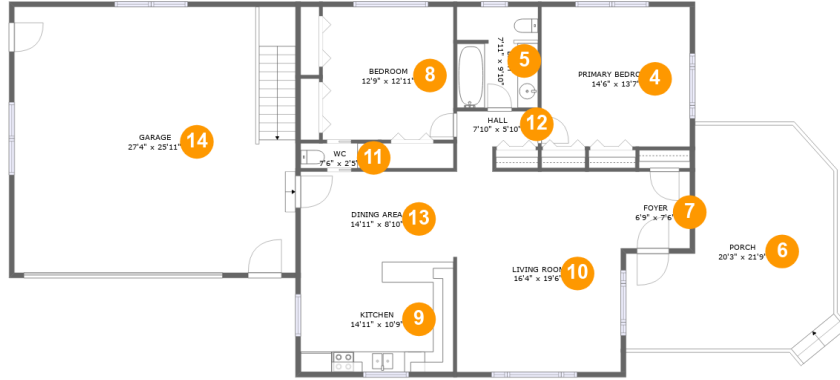

 **3,812**
total sqft

Room Dimensions

Floor 1

Total sqft: 1379

Living area: 0

#	Room name	Dimensions	Area (sqft)	Counted as Living Area
1	Basement	37'11" x 35'7"	1214 sq. ft	No
2	Bath	6'0" x 7'10"	46 sq. ft	No
3	Hall	3'7" x 3'10"	28 sq. ft	No

Room Dimensions

Floor 2

Total sqft: 2433

Living area: 1342

#	Room name	Dimensions	Area (sqft)	Counted as Living Area
4	Primary Bedroom	14'6" x 13'7"	197 sq. ft	Yes
5	Bath	7'11" x 9'10"	77 sq. ft	Yes
6	Porch	20'3" x 21'9"	341 sq. ft	No
7	Foyer	6'9" x 7'6"	50 sq. ft	Yes
8	Bedroom	12'9" x 12'11"	165 sq. ft	Yes
9	Kitchen	14'11" x 10'9"	160 sq. ft	Yes
10	Living Room	16'4" x 19'6"	315 sq. ft	Yes
11	Wc	7'6" x 2'5"	18 sq. ft	Yes
12	Hall	7'10" x 5'10"	36 sq. ft	Yes
13	Dining Area	14'11" x 8'10"	131 sq. ft	Yes
14	Garage	27'4" x 25'11"	709 sq. ft	No

1 Floor 1 - Basement

Dimensions: 37'11" x 35'7"
Area: 1214 sq. ft
Counted as Living Area: No

Heated: No
Finished: No
Enclosed: Yes
Contiguous: Yes
Permitted: Yes
Wet Space: No
Addition: No
Conversion: No

13 Floor 2 - Dining Area

Dimensions: 14'11" x 8'10"
Area: 131 sq. ft
Counted as Living Area:
Yes

Heated: Yes
Finished: Yes
Enclosed: Yes
Contiguous:
Yes
Permitted: Yes
Wet Space: No
Addition: No
Conversion: No