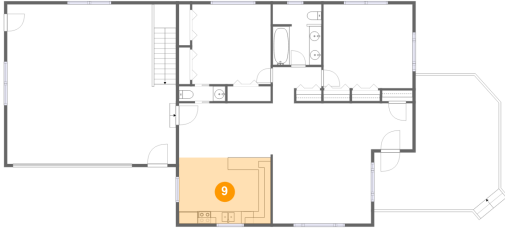

Heated: Yes
Finished: Yes
Enclosed: Yes
Contiguous:
Yes
Permitted: Yes
Wet Space: Yes
Addition: No
Conversion: No

6 Floor 2 - Porch

Dimensions: 20'3" x 21'9"
Area: 341 sq. ft
Counted as Living Area: No

Heated: No
Finished: Yes
Enclosed: No
Contiguous: Yes
Permitted: Yes
Wet Space: No
Addition: No
Conversion: No

7 Floor 2 - Foyer

Dimensions: 6'9" x 7'6"
Area: 50 sq. ft
Counted as Living Area:
Yes

Heated: Yes
Finished: Yes
Enclosed: Yes
Contiguous:
Yes
Permitted: Yes
Wet Space: No
Addition: No
Conversion: No

8 Floor 2 - Bedroom

Dimensions: 12'9" x 12'11"
Area: 165 sq. ft
Counted as Living Area:
Yes

Heated: Yes
Finished: Yes
Enclosed: Yes
Contiguous:
Yes
Permitted: Yes
Wet Space: No
Addition: No
Conversion: No

9 Floor 2 - Kitchen