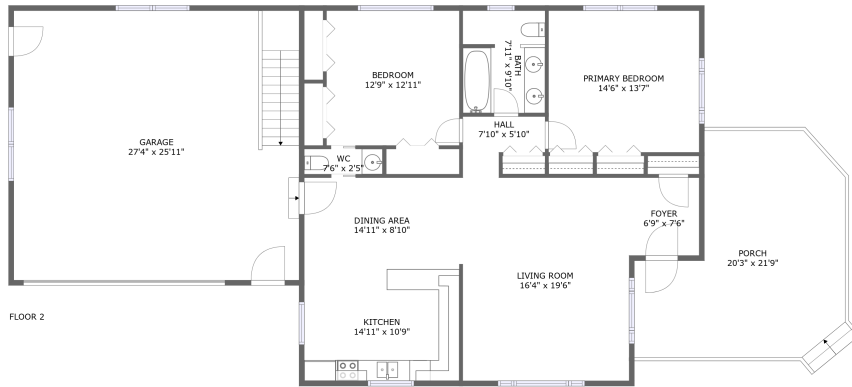

**12052 Lake Drive, Conneaut Lakeshore,
Conneaut Lake, Crawford County, Pennsylvania,**

Property Summary

 **1** garages

 **2** bedrooms

 **2** bathrooms

 **1** half baths

 **2** floors

 **1,342**
Gross Living
Area sqft

 **3,812**
total sqft

Room Dimensions

Floor 1

Total sqft: 1379

Living area: 0

#	Room name	Dimensions	Area (sqft)	Counted as Living Area
1	Basement	37'11" x 35'7"	1214 sq. ft	No
2	Bath	6'0" x 7'10"	46 sq. ft	No
3	Hall	3'7" x 3'10"	28 sq. ft	No

Room Dimensions

Floor 2

Total sqft: 2433

Living area: 1342

#	Room name	Dimensions	Area (sqft)	Counted as Living Area
4	Primary Bedroom	14'6" x 13'7"	197 sq. ft	Yes
5	Bath	7'11" x 9'10"	77 sq. ft	Yes
6	Porch	20'3" x 21'9"	341 sq. ft	No
7	Foyer	6'9" x 7'6"	50 sq. ft	Yes
8	Bedroom	12'9" x 12'11"	165 sq. ft	Yes
9	Kitchen	14'11" x 10'9"	160 sq. ft	Yes
10	Living Room	16'4" x 19'6"	315 sq. ft	Yes
11	Wc	7'6" x 2'5"	18 sq. ft	Yes
12	Hall	7'10" x 5'10"	36 sq. ft	Yes
13	Dining Area	14'11" x 8'10"	131 sq. ft	Yes
14	Garage	27'4" x 25'11"	709 sq. ft	No

1 Floor 1 - Basement

Dimensions: 37'11" x 35'7"
Area: 1214 sq. ft
Counted as Living Area: No

Heated: No
Finished: No
Enclosed: Yes
Contiguous: Yes
Permitted: Yes
Wet Space: No
Addition: No
Conversion: No