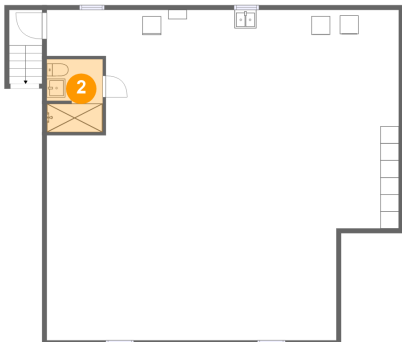

2 Floor 1 - Bath

Dimensions: 6'0" x 7'10"
Area: 46 sq. ft
Counted as Living Area: No

Heated: No
Finished: No
Enclosed: Yes
Contiguous: Yes
Permitted: Yes
Wet Space: Yes
Addition: No
Conversion: No