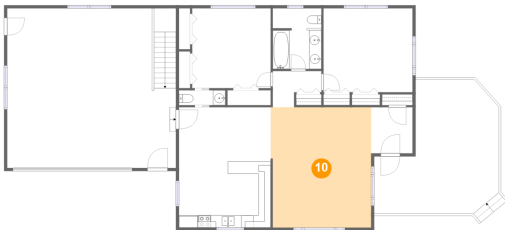

10 Floor 2 - Living Room

Dimensions: 16'4" x 19'6"
Area: 315 sq. ft
Counted as Living Area:
Yes

Heated: Yes
Finished: Yes
Enclosed: Yes
Contiguous:
Yes
Permitted: Yes
Wet Space: No
Addition: No
Conversion: No