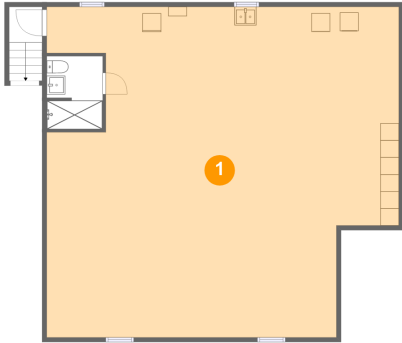

Room Dimensions

Floor 2

Total sqft: 2433

Living area: 1342

#	Room name	Dimensions	Area (sqft)	Counted as Living Area
4	Primary Bedroom	14'6" x 13'7"	197 sq. ft	Yes
5	Bath	7'11" x 9'10"	77 sq. ft	Yes
6	Porch	20'3" x 21'9"	341 sq. ft	No
7	Foyer	6'9" x 7'6"	50 sq. ft	Yes
8	Bedroom	12'9" x 12'11"	165 sq. ft	Yes
9	Kitchen	14'11" x 10'9"	160 sq. ft	Yes
10	Living Room	16'4" x 19'6"	315 sq. ft	Yes
11	Wc	7'6" x 2'5"	18 sq. ft	Yes
12	Hall	7'10" x 5'10"	36 sq. ft	Yes
13	Dining Area	14'11" x 8'10"	131 sq. ft	Yes
14	Garage	27'4" x 25'11"	709 sq. ft	No

1 Floor 1 - Basement

Dimensions: 37'11" x 35'7"
Area: 1214 sq. ft
Counted as Living Area: No

Heated: No
Finished: No
Enclosed: Yes
Contiguous: Yes
Permitted: Yes
Wet Space: No
Addition: No
Conversion: No