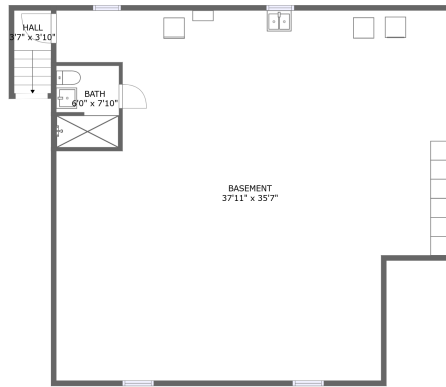

**12052 Lake Drive, Conneaut Lakeshore,
Conneaut Lake, Crawford County, Pennsylvania,**

Property Summary

 **1** garages

 **2** bedrooms

 **2** bathrooms

 **1** half baths

 **2** floors

 **1,342**
Gross Living
Area sqft

 **3,812**
total sqft

Room Dimensions

Floor 1

Total sqft: 1379

Living area: 0

#	Room name	Dimensions	Area (sqft)	Counted as Living Area
1	Basement	37'11" x 35'7"	1214 sq. ft	No
2	Bath	6'0" x 7'10"	46 sq. ft	No
3	Hall	3'7" x 3'10"	28 sq. ft	No

Room Dimensions

Floor 2

Total sqft: 2433

Living area: 1342

#	Room name	Dimensions	Area (sqft)	Counted as Living Area
4	Primary Bedroom	14'6" x 13'7"	197 sq. ft	Yes
5	Bath	7'11" x 9'10"	77 sq. ft	Yes
6	Porch	20'3" x 21'9"	341 sq. ft	No
7	Foyer	6'9" x 7'6"	50 sq. ft	Yes
8	Bedroom	12'9" x 12'11"	165 sq. ft	Yes
9	Kitchen	14'11" x 10'9"	160 sq. ft	Yes
10	Living Room	16'4" x 19'6"	315 sq. ft	Yes
11	Wc	7'6" x 2'5"	18 sq. ft	Yes
12	Hall	7'10" x 5'10"	36 sq. ft	Yes
13	Dining Area	14'11" x 8'10"	131 sq. ft	Yes
14	Garage	27'4" x 25'11"	709 sq. ft	No

1 Floor 1 - Basement

Dimensions: 37'11" x 35'7"
Area: 1214 sq. ft
Counted as Living Area: No

Heated: No
Finished: No
Enclosed: Yes
Contiguous: Yes
Permitted: Yes
Wet Space: No
Addition: No
Conversion: No