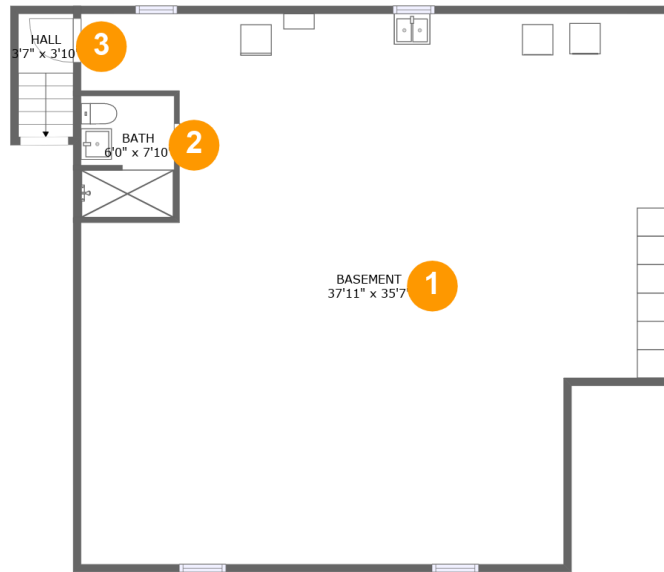

**12052 Lake Drive, Conneaut Lakeshore,
Conneaut Lake, Crawford County, Pennsylvania,**

Property Summary

 **1** garages

 **2** bedrooms

 **2** bathrooms

 **1** half baths

 **2** floors

 **1,342**
Gross Living
Area sqft

 **3,812**
total sqft

Room Dimensions

Floor 1

Total sqft: 1379

Living area: 0

#	Room name	Dimensions	Area (sqft)	Counted as Living Area
1	Basement	37'11" x 35'7"	1214 sq. ft	No
2	Bath	6'0" x 7'10"	46 sq. ft	No
3	Hall	3'7" x 3'10"	28 sq. ft	No

Room Dimensions

Floor 2

Total sqft: 2433

Living area: 1342

#	Room name	Dimensions	Area (sqft)	Counted as Living Area
4	Primary Bedroom	14'6" x 13'7"	197 sq. ft	Yes
5	Bath	7'11" x 9'10"	77 sq. ft	Yes
6	Porch	20'3" x 21'9"	341 sq. ft	No
7	Foyer	6'9" x 7'6"	50 sq. ft	Yes
8	Bedroom	12'9" x 12'11"	165 sq. ft	Yes
9	Kitchen	14'11" x 10'9"	160 sq. ft	Yes
10	Living Room	16'4" x 19'6"	315 sq. ft	Yes
11	Wc	7'6" x 2'5"	18 sq. ft	Yes
12	Hall	7'10" x 5'10"	36 sq. ft	Yes
13	Dining Area	14'11" x 8'10"	131 sq. ft	Yes
14	Garage	27'4" x 25'11"	709 sq. ft	No

1 Floor 1 - Basement

Dimensions: 37'11" x 35'7"
Area: 1214 sq. ft
Counted as Living Area: No

Heated: No
Finished: No
Enclosed: Yes
Contiguous: Yes
Permitted: Yes
Wet Space: No
Addition: No
Conversion: No