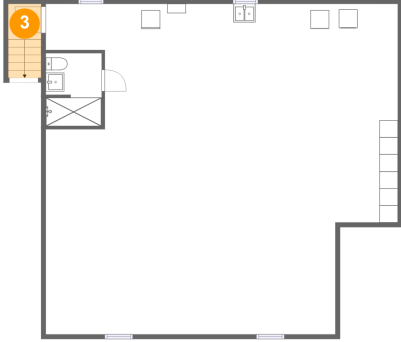

1 Floor 1 - Basement

Dimensions: 37'11" x 35'7"
Area: 1214 sq. ft
Counted as Living Area: No

Heated: No
Finished: No
Enclosed: Yes
Contiguous: Yes
Permitted: Yes
Wet Space: No
Addition: No
Conversion: No

2 Floor 1 - Bath

Dimensions: 6'0" x 7'10"
Area: 46 sq. ft
Counted as Living Area: No

Heated: No
Finished: No
Enclosed: Yes
Contiguous: Yes
Permitted: Yes
Wet Space: Yes
Addition: No
Conversion: No

3 Floor 1 - Hall