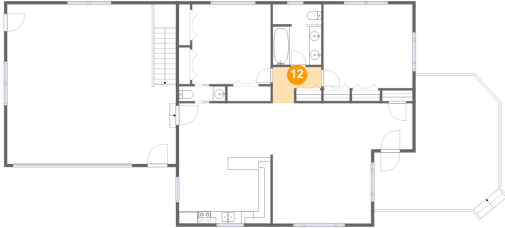

Dimensions: 16'4" x 19'6"
Area: 315 sq. ft
Counted as Living Area:
Yes

Heated: Yes
Finished: Yes
Enclosed: Yes
Contiguous:
Yes
Permitted: Yes
Wet Space: No
Addition: No
Conversion: No

11 Floor 2 - Wc

Dimensions: 7'6" x 2'5"
Area: 18 sq. ft
Counted as Living Area:
Yes

Heated: Yes
Finished: Yes
Enclosed: Yes
Contiguous:
Yes
Permitted: Yes
Wet Space: Yes
Addition: No
Conversion: No

12 Floor 2 - Hall

Dimensions: 7'10" x 5'10"
Area: 36 sq. ft
Counted as Living Area:
Yes

Heated: Yes
Finished: Yes
Enclosed: Yes
Contiguous:
Yes
Permitted: Yes
Wet Space: No
Addition: No
Conversion: No