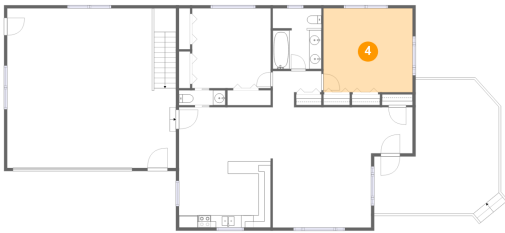

1 Floor 1 - Basement

Dimensions: 37'11" x 35'7"
Area: 1214 sq. ft
Counted as Living Area: No

Heated: No
Finished: No
Enclosed: Yes
Contiguous: Yes
Permitted: Yes
Wet Space: No
Addition: No
Conversion: No

2 Floor 1 - Bath

Dimensions: 6'0" x 7'10"
Area: 46 sq. ft
Counted as Living Area: No

Heated: No
Finished: No
Enclosed: Yes
Contiguous: Yes
Permitted: Yes
Wet Space: Yes
Addition: No
Conversion: No

3 Floor 1 - Hall

Dimensions: 3'7" x 3'10"
Area: 28 sq. ft
Counted as Living Area: No

Heated: No
Finished: No
Enclosed: Yes
Contiguous: Yes
Permitted: Yes
Wet Space: No
Addition: No
Conversion: No

4 Floor 2 - Primary Bedroom

Heated: Yes
Finished: Yes
Enclosed: Yes
Contiguous:
Yes
Permitted: Yes
Wet Space: Yes
Addition: No
Conversion: No

6 Floor 2 - Porch

Dimensions: 20'3" x 21'9"
Area: 341 sq. ft
Counted as Living Area: No

Heated: No
Finished: Yes
Enclosed: No
Contiguous: Yes
Permitted: Yes
Wet Space: No
Addition: No
Conversion: No