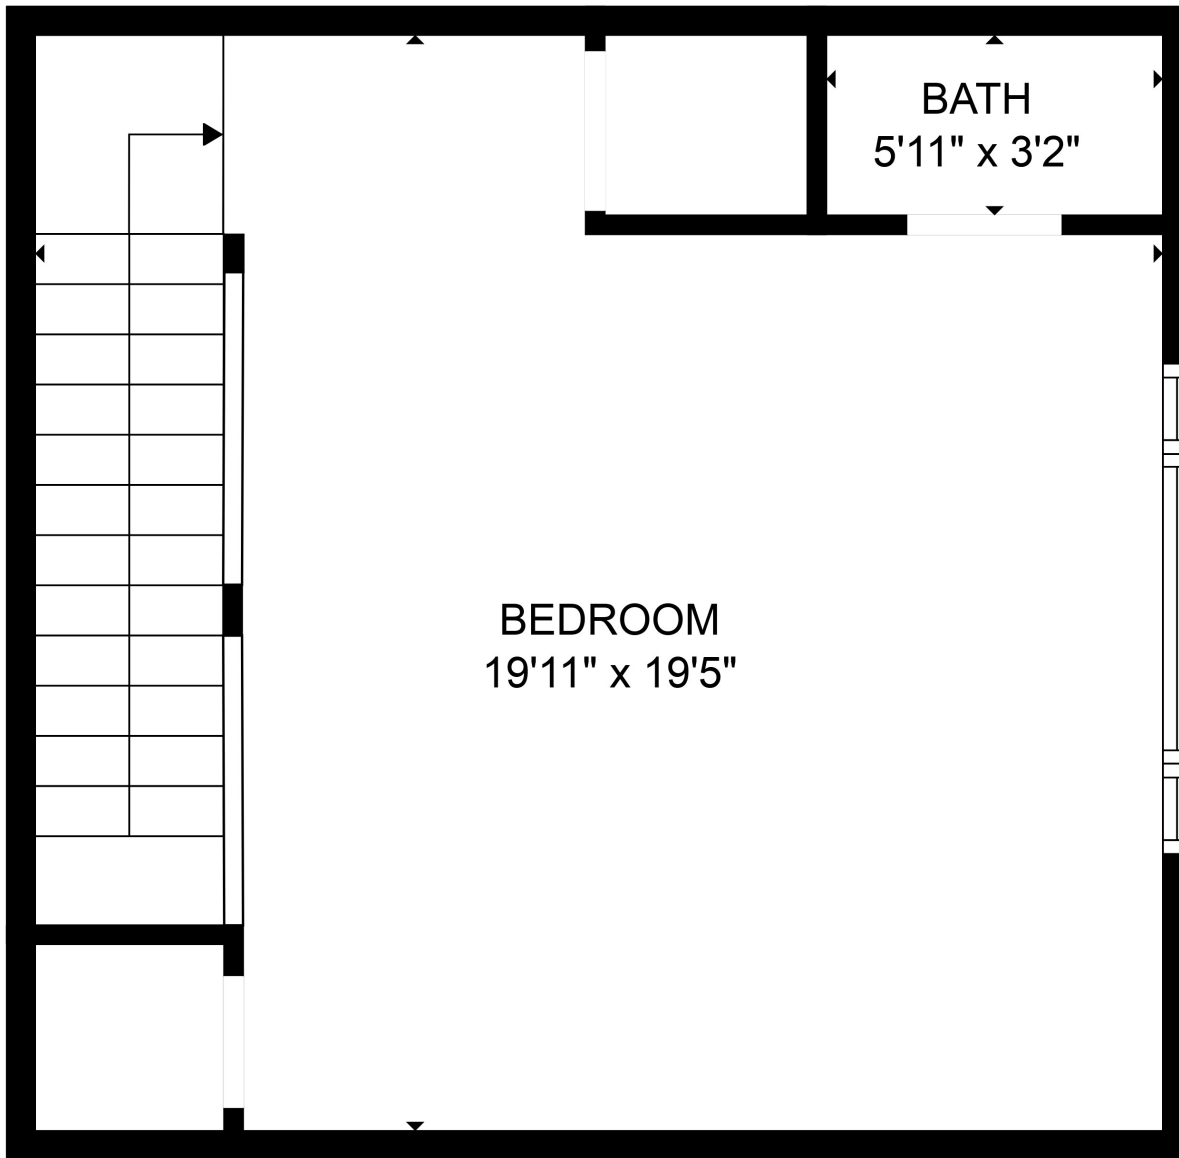

FLOOR 1

FLOOR 2

**TOTAL: 2870 sq. ft**  
 FLOOR 1: 2483 sq. ft, FLOOR 2: 387 sq. ft  
 EXCLUDED AREAS: GARAGE: 364 sq. ft, SCREENED PORCH: 190 sq. ft

MEASUREMENTS ARE CALCULATED BY CUBICASA TECHNOLOGY. DEEMED HIGHLY RELIABLE BUT NOT GUARANTEED.

**TOTAL: 2870 sq. ft**

FLOOR 1: 2483 sq. ft, FLOOR 2: 387 sq. ft

EXCLUDED AREAS: GARAGE: 364 sq. ft, SCREENED PORCH: 190 sq. ft

MEASUREMENTS ARE CALCULATED BY CUBICASA TECHNOLOGY. DEEMED HIGHLY RELIABLE BUT NOT GUARANTEED.