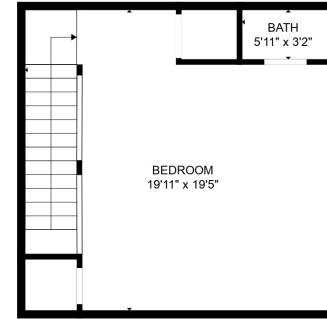

FLOOR 1

FLOOR 2

**TOTAL: 2870 sq. ft**  
 FLOOR 1: 2483 sq. ft, FLOOR 2: 387 sq. ft  
 EXCLUDED AREAS: GARAGE: 364 sq. ft, SCREENED PORCH: 190 sq. ft

MEASUREMENTS ARE CALCULATED BY CUBICASA TECHNOLOGY. DEEMED HIGHLY RELIABLE BUT NOT GUARANTEED.

**TOTAL: 2870 sq. ft**

FLOOR 1: 2483 sq. ft, FLOOR 2: 387 sq. ft

EXCLUDED AREAS: GARAGE: 364 sq. ft, SCREENED PORCH: 190 sq. ft

MEASUREMENTS ARE CALCULATED BY CUBICASA TECHNOLOGY. DEEMED HIGHLY RELIABLE BUT NOT GUARANTEED.