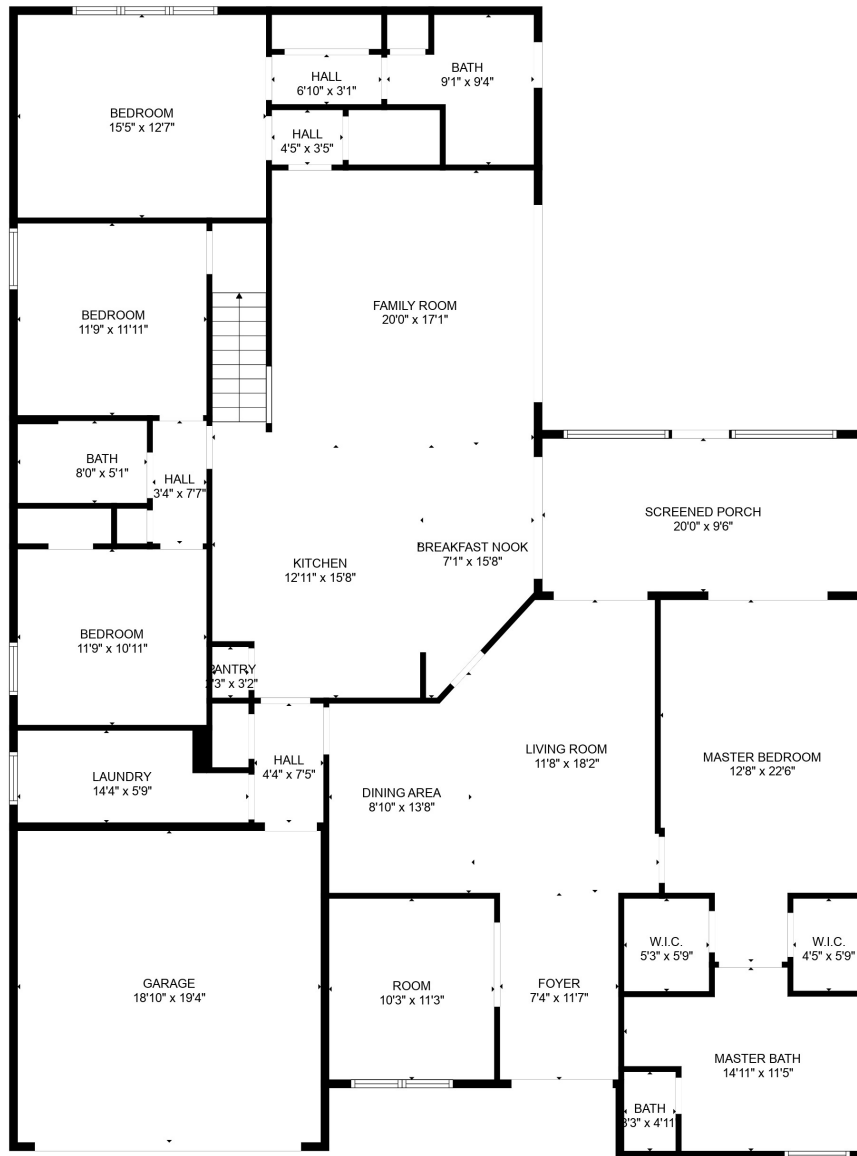

FLOOR 1

FLOOR 2

**TOTAL: 2870 sq. ft**  
 FLOOR 1: 2483 sq. ft, FLOOR 2: 387 sq. ft  
 EXCLUDED AREAS: GARAGE: 364 sq. ft, SCREENED PORCH: 190 sq. ft

MEASUREMENTS ARE CALCULATED BY CUBICASA TECHNOLOGY. DEEMED HIGHLY RELIABLE BUT NOT GUARANTEED.

**TOTAL: 2870 sq. ft**

FLOOR 1: 2483 sq. ft, FLOOR 2: 387 sq. ft

EXCLUDED AREAS: GARAGE: 364 sq. ft, SCREENED PORCH: 190 sq. ft

MEASUREMENTS ARE CALCULATED BY CUBICASA TECHNOLOGY. DEEMED HIGHLY RELIABLE BUT NOT GUARANTEED.