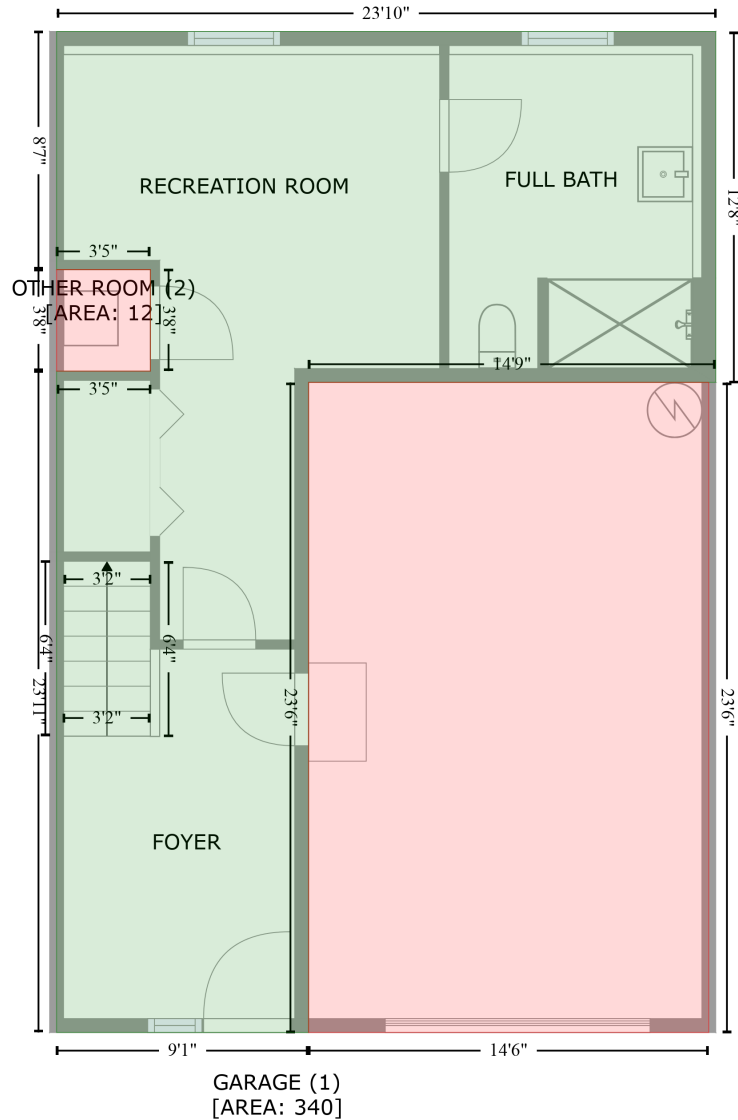

480 Huntington Ridge Dr, Nashville, Tennessee, United States

Gross Living Area: 2231 sq. ft

FLOOR 1
[AREA: 504]

Space	Area (sq. ft)	Calculation <small>Coordinate Polygon Area Algorithm using inches</small>
FLOOR 1 (Living area)	504	$-\left((344.6 + 344.6) * (170.8 - 322.9) + (344.6 + 167.8) * (322.9 - 322.9) + (167.8 + 167.8) * (322.9 - 604.8) + (167.8 + 58.4) * (604.8 - 604.8) + (58.4 + 58.4) * (604.8 - 318) + (58.4 + 99.1) * (318 - 318) + (99.1 + 99.1) * (318 - 274) + (99.1 + 58.4) * (274 - 274) + (58.4 + 58.4) * (274 - 170.8) + (58.4 + 344.6) * (170.8 - 170.8)\right) * 0.5 * 0.00694$
GARAGE (Non-living area)	340	$-\left((341.6 + 341.6) * (322.9 - 604.8) + (341.6 + 167.8) * (604.8 - 604.8) + (167.8 + 167.8) * (604.8 - 322.9) + (167.8 + 341.6) * (322.9 - 322.9)\right) * 0.5 * 0.00694$

480 Huntington Ridge Dr,Nashville,Tennessee,United States

Gross Living Area: 2231 sq. ft

Space	Area (sq. ft)	Calculation <small>Coordinate Polygon Area Algorithm using inches</small>
OTHER ROOM (Non-living area)	12	$-\left(\left(99.1 + 99.1\right) * \left(274 - 318\right) + \left(99.1 + 58.4\right) * \left(318 - 318\right) + \left(58.4 + 58.4\right) * \left(318 - 274\right) + \left(58.4 + 99.1\right) * \left(274 - 274\right)\right) * 0.5 * 0.00694$