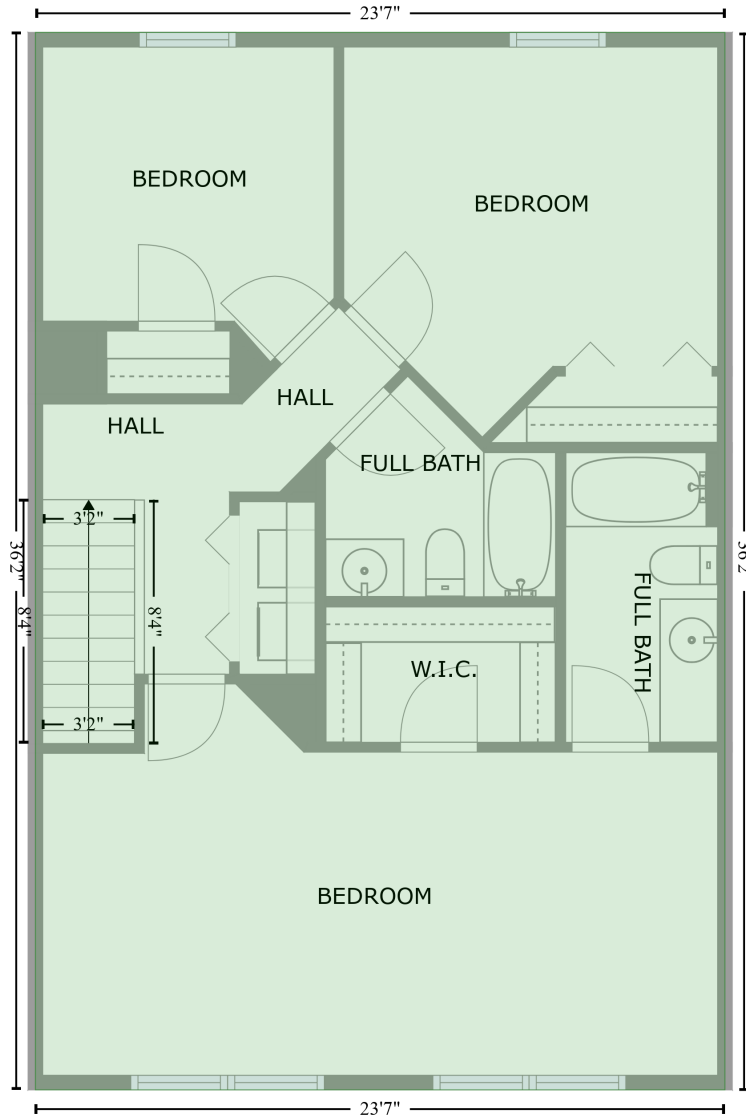

480 Huntington Ridge Dr, Nashville, Tennessee, United States

Gross Living Area: 2231 sq. ft

FLOOR 3
[AREA: 853]

Space	Area (sq. ft)	Calculation Coordinate Polygon Area Algorithm using inches
FLOOR 3 (Living area)	853	$-((341.6 + 341.6) * (170.8 - 604.8) + (341.6 + 58.4) * (604.8 - 604.8) + (58.4 + 58.4) * (604.8 - 170.8) + (58.4 + 341.6) * (170.8 - 170.8)) * 0.5 * 0.00694$