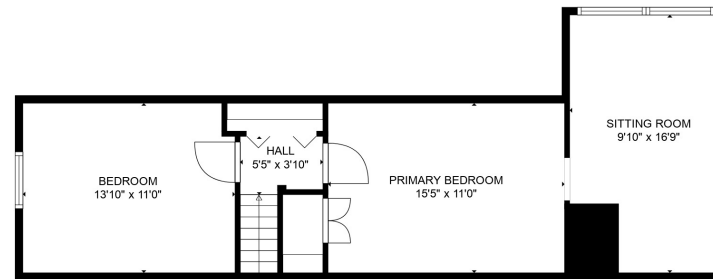

MAIN LEVEL

LOWER LEVEL

UPPER LEVEL

**TOTAL: 2101 sq. ft**

Below Ground: 813 sq. ft, MAIN LEVEL: 799 sq. ft, UPPER LEVEL: 489 sq. ft  
 EXCLUDED AREAS: GARAGE: 237 sq. ft, PORCH: 24 sq. ft, DECK: 378 sq. ft,  
 FIREPLACE: 8 sq. ft, UNDEFINED: 66 sq. ft

SIZES AND DIMENSIONS ARE APPROXIMATE, ACTUAL MAY VARY.

**TOTAL: 2101 sq. ft**

Below Ground: 813 sq. ft, MAIN LEVEL: 799 sq. ft, UPPER LEVEL: 489 sq. ft  
 EXCLUDED AREAS: GARAGE: 237 sq. ft, PORCH: 24 sq. ft, DECK: 378 sq. ft,  
 FIREPLACE: 8 sq. ft, UNDEFINED: 66 sq. ft