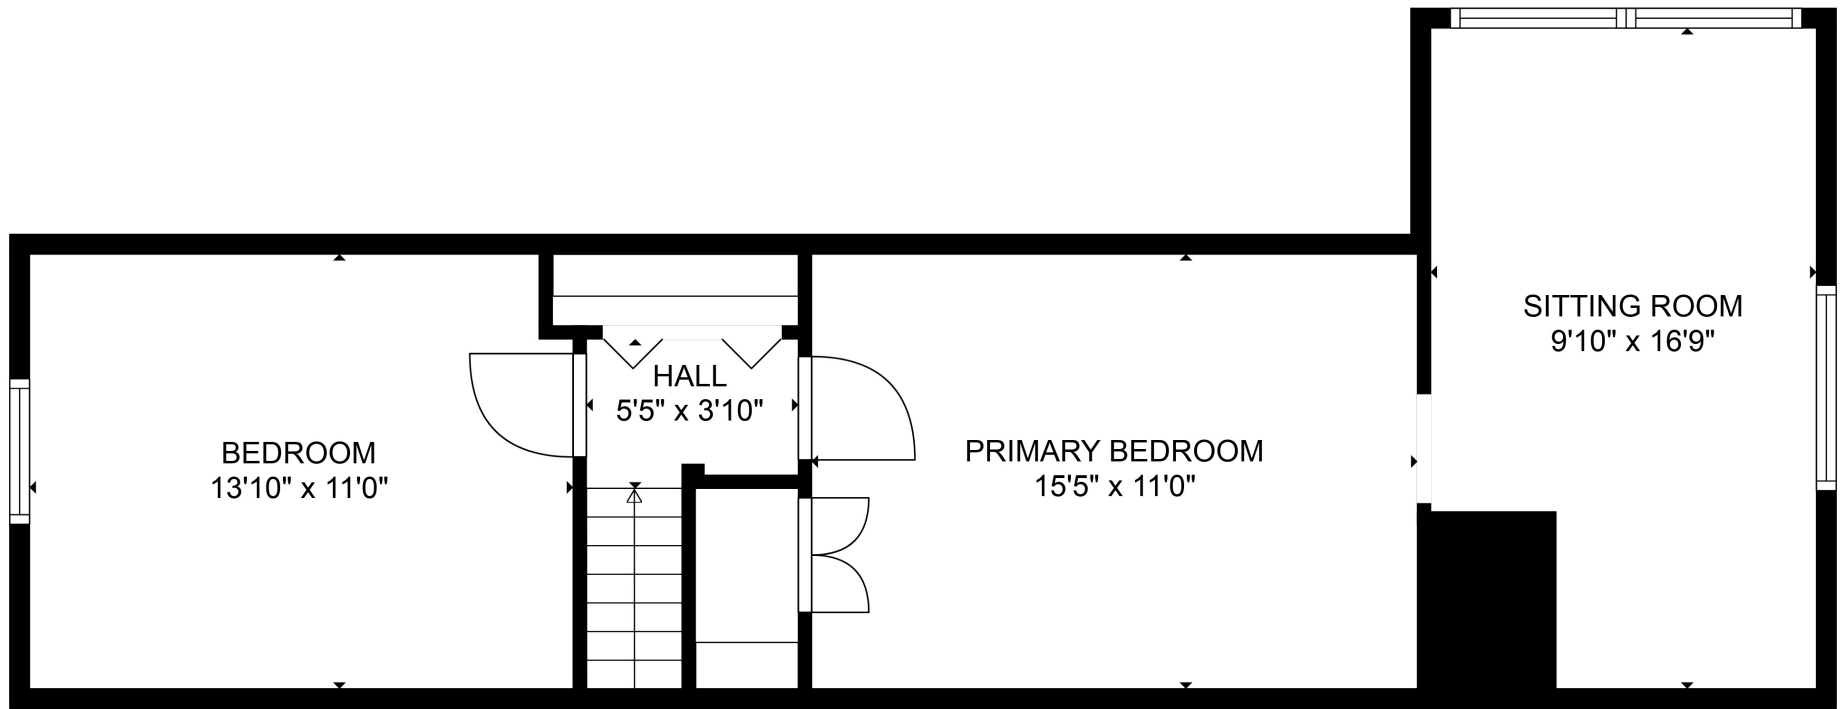

MAIN LEVEL

LOWER LEVEL

UPPER LEVEL

**TOTAL: 2101 sq. ft**

Below Ground: 813 sq. ft, MAIN LEVEL: 799 sq. ft, UPPER LEVEL: 489 sq. ft  
 EXCLUDED AREAS: GARAGE: 237 sq. ft, PORCH: 24 sq. ft, DECK: 378 sq. ft,  
 FIREPLACE: 8 sq. ft, UNDEFINED: 66 sq. ft

SIZES AND DIMENSIONS ARE APPROXIMATE, ACTUAL MAY VARY.

**TOTAL: 2101 sq. ft**

Below Ground: 813 sq. ft, MAIN LEVEL: 799 sq. ft, UPPER LEVEL: 489 sq. ft  
 EXCLUDED AREAS: GARAGE: 237 sq. ft, PORCH: 24 sq. ft, DECK: 378 sq. ft,  
 FIREPLACE: 8 sq. ft, UNDEFINED: 66 sq. ft