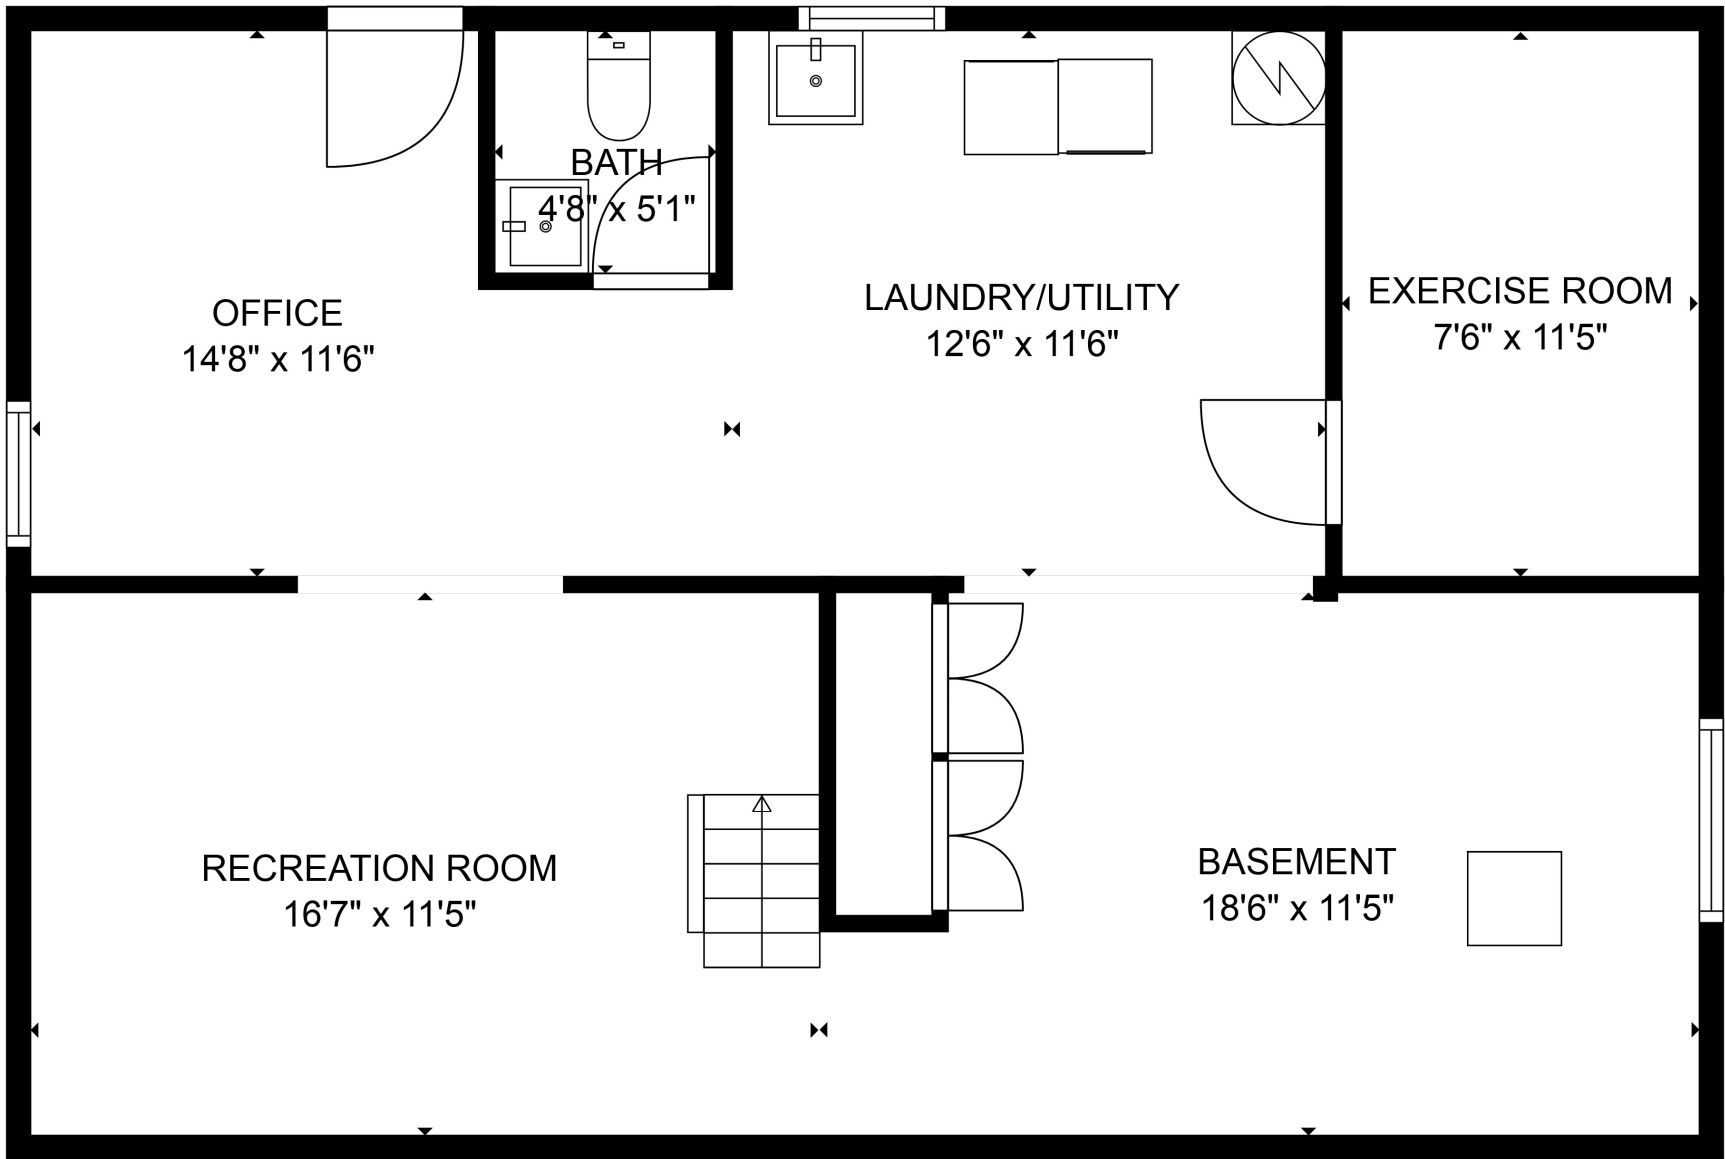

MAIN LEVEL

LOWER LEVEL

UPPER LEVEL

**TOTAL: 2101 sq. ft**

Below Ground: 813 sq. ft, MAIN LEVEL: 799 sq. ft, UPPER LEVEL: 489 sq. ft  
 EXCLUDED AREAS: GARAGE: 237 sq. ft, PORCH: 24 sq. ft, DECK: 378 sq. ft,  
 FIREPLACE: 8 sq. ft, UNDEFINED: 66 sq. ft

SIZES AND DIMENSIONS ARE APPROXIMATE, ACTUAL MAY VARY.

**TOTAL: 2101 sq. ft**

Below Ground: 813 sq. ft, MAIN LEVEL: 799 sq. ft, UPPER LEVEL: 489 sq. ft  
 EXCLUDED AREAS: GARAGE: 237 sq. ft, PORCH: 24 sq. ft, DECK: 378 sq. ft,  
 FIREPLACE: 8 sq. ft, UNDEFINED: 66 sq. ft