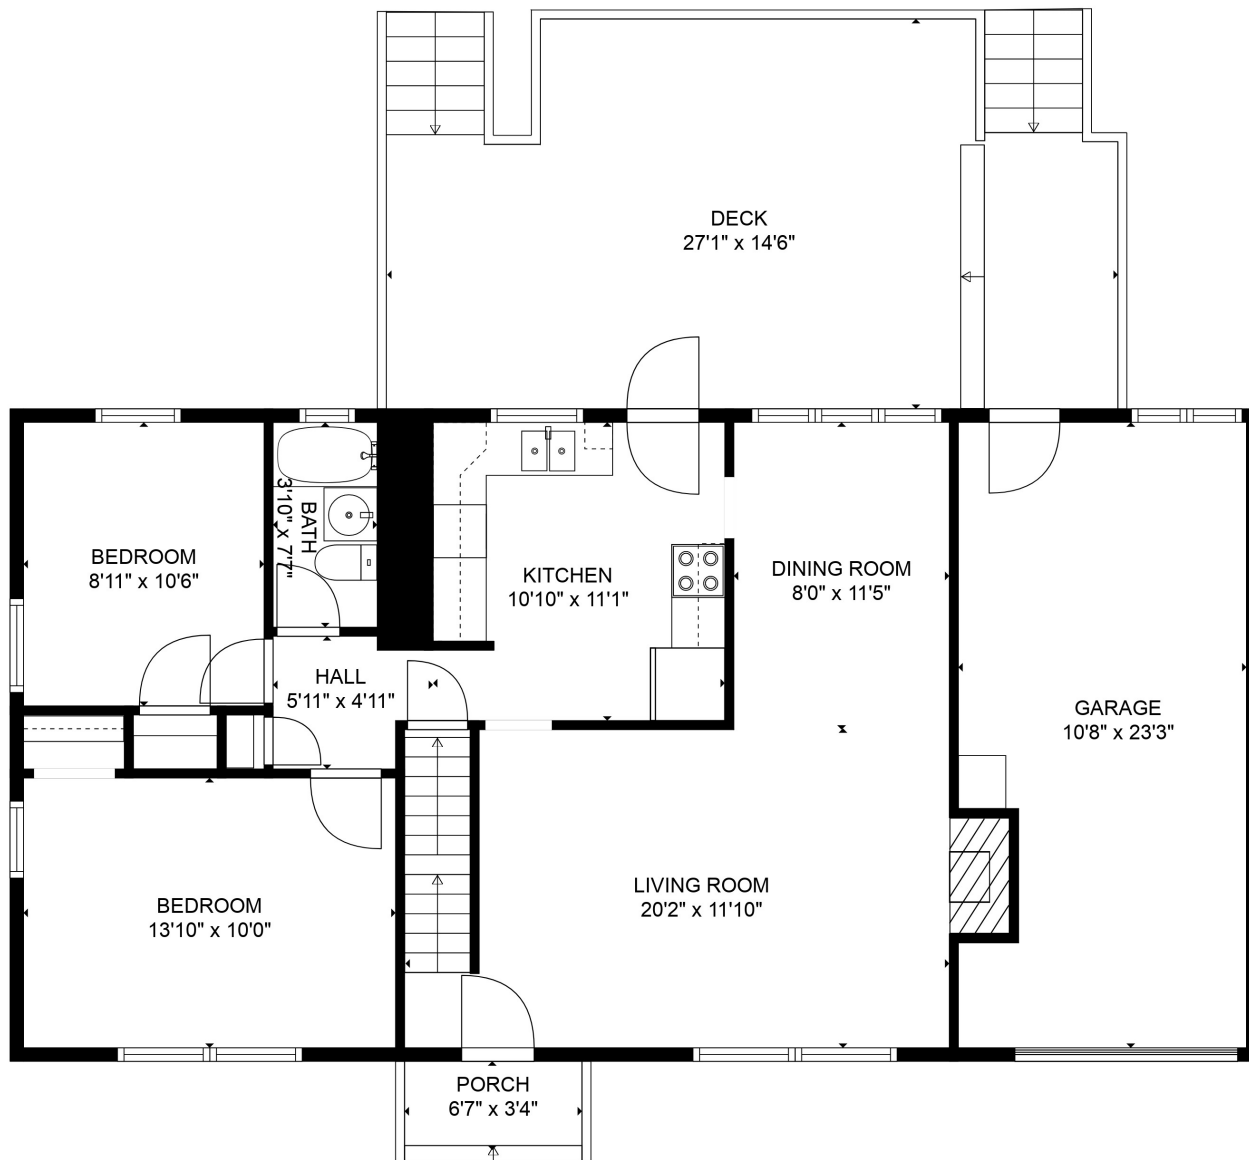

MAIN LEVEL

LOWER LEVEL

UPPER LEVEL

**TOTAL: 2101 sq. ft**

Below Ground: 813 sq. ft, MAIN LEVEL: 799 sq. ft, UPPER LEVEL: 489 sq. ft  
 EXCLUDED AREAS: GARAGE: 237 sq. ft, PORCH: 24 sq. ft, DECK: 378 sq. ft,  
 FIREPLACE: 8 sq. ft, UNDEFINED: 66 sq. ft

SIZES AND DIMENSIONS ARE APPROXIMATE, ACTUAL MAY VARY.

**TOTAL: 2101 sq. ft**

Below Ground: 813 sq. ft, MAIN LEVEL: 799 sq. ft, UPPER LEVEL: 489 sq. ft  
 EXCLUDED AREAS: GARAGE: 237 sq. ft, PORCH: 24 sq. ft, DECK: 378 sq. ft,  
 FIREPLACE: 8 sq. ft, UNDEFINED: 66 sq. ft