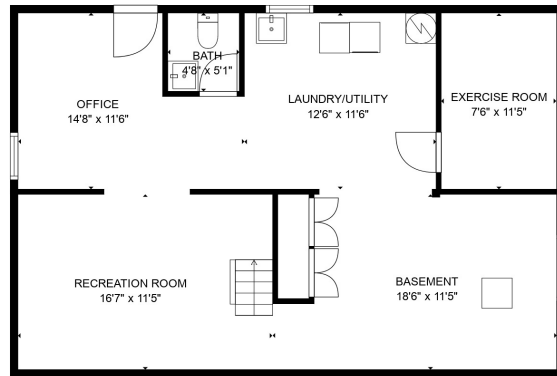

MAIN LEVEL

LOWER LEVEL

UPPER LEVEL

**TOTAL: 2101 sq. ft**

Below Ground: 813 sq. ft, MAIN LEVEL: 799 sq. ft, UPPER LEVEL: 489 sq. ft  
 EXCLUDED AREAS: GARAGE: 237 sq. ft, PORCH: 24 sq. ft, DECK: 378 sq. ft,  
 FIREPLACE: 8 sq. ft, UNDEFINED: 66 sq. ft

SIZES AND DIMENSIONS ARE APPROXIMATE, ACTUAL MAY VARY.

**TOTAL: 2101 sq. ft**

Below Ground: 813 sq. ft, MAIN LEVEL: 799 sq. ft, UPPER LEVEL: 489 sq. ft  
 EXCLUDED AREAS: GARAGE: 237 sq. ft, PORCH: 24 sq. ft, DECK: 378 sq. ft,  
 FIREPLACE: 8 sq. ft, UNDEFINED: 66 sq. ft