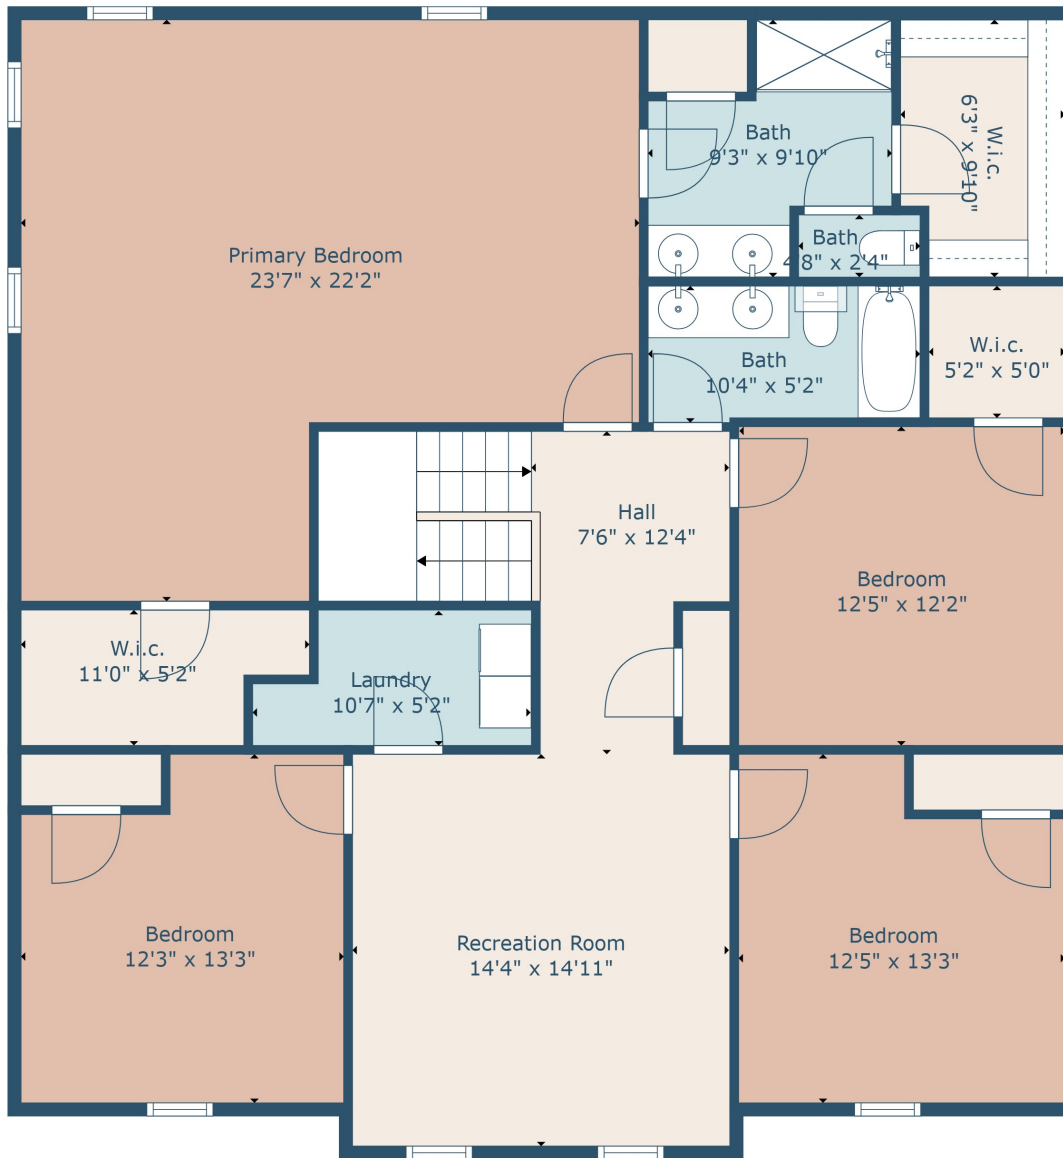

Floor 1

Floor 2

TOTAL: 3159 sq. ft
 FLOOR 1: 1494 sq. ft, FLOOR 2: 1665 sq. ft
 EXCLUDED AREAS: FIREPLACE: 6 sq. ft

TOTAL: 3159 sq. ft
 FLOOR 1: 1494 sq. ft, FLOOR 2: 1665 sq. ft
 EXCLUDED AREAS: FIREPLACE: 6 sq. ft

Measurements Are Calculated By Cubicasa Technology. Deemed Highly Reliable But Not Guaranteed.

TOTAL: 3159 sq. ft
FLOOR 1: 1494 sq. ft, FLOOR 2: 1665 sq. ft
EXCLUDED AREAS: FIREPLACE: 6 sq. ft

Measurements Are Calculated By Cubicasa Technology. Deemed Highly Reliable But Not Guaranteed.