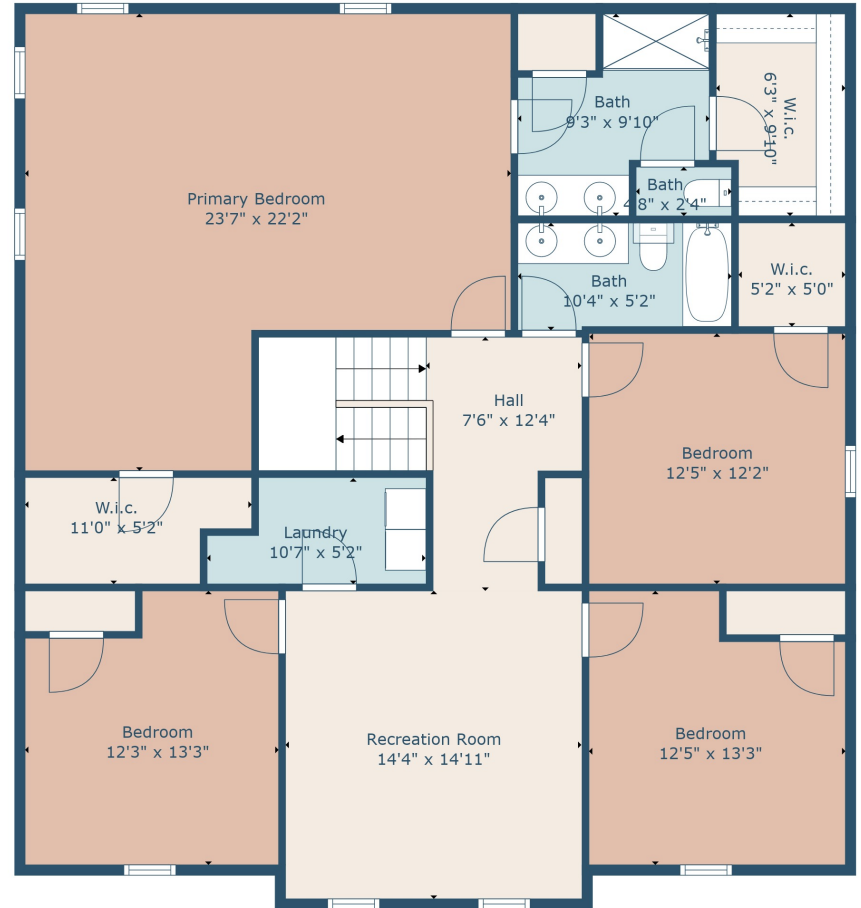

Floor 1

Floor 2

TOTAL: 3159 sq. ft
 FLOOR 1: 1494 sq. ft, FLOOR 2: 1665 sq. ft
 EXCLUDED AREAS: FIREPLACE: 6 sq. ft

TOTAL: 3159 sq. ft
 FLOOR 1: 1494 sq. ft, FLOOR 2: 1665 sq. ft
 EXCLUDED AREAS: FIREPLACE: 6 sq. ft

Measurements Are Calculated By Cubicasa Technology. Deemed Highly Reliable But Not Guaranteed.

TOTAL: 3159 sq. ft
FLOOR 1: 1494 sq. ft, FLOOR 2: 1665 sq. ft
EXCLUDED AREAS: FIREPLACE: 6 sq. ft

Measurements Are Calculated By Cubicasa Technology. Deemed Highly Reliable But Not Guaranteed.