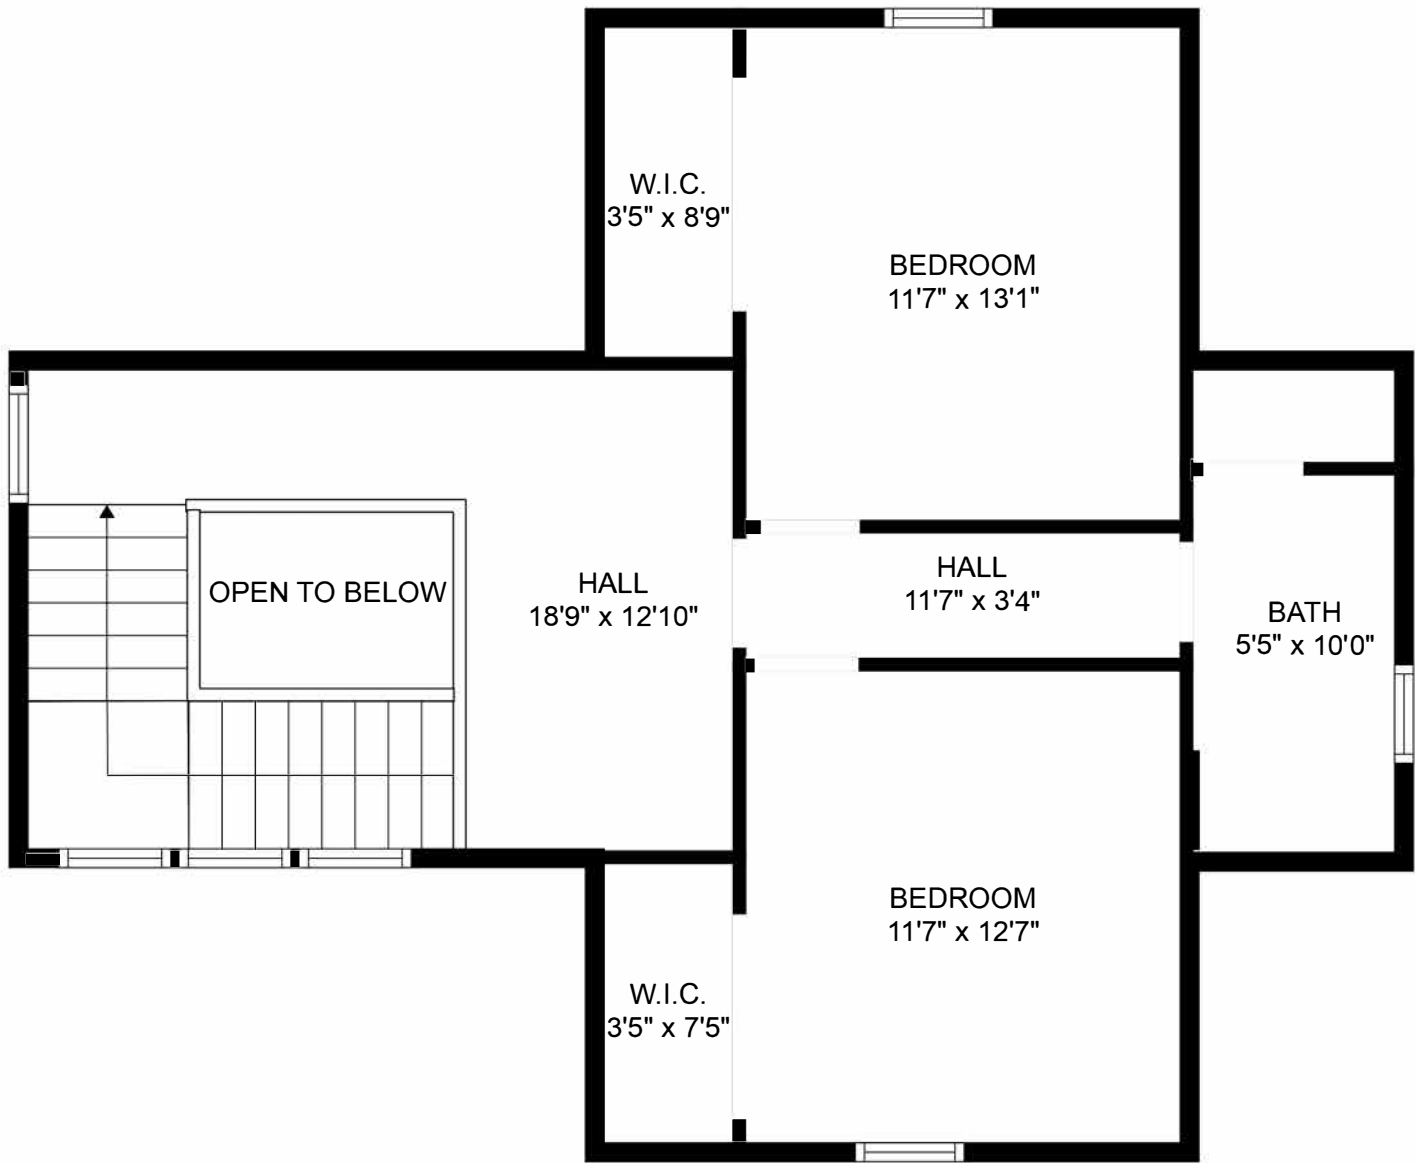

Estimated areas

FLOOR 1: 599 sq. ft
FLOOR 2: 1288 sq. ft
FLOOR 3: 759 sq. ft
TOTAL: 2646 sq. ft