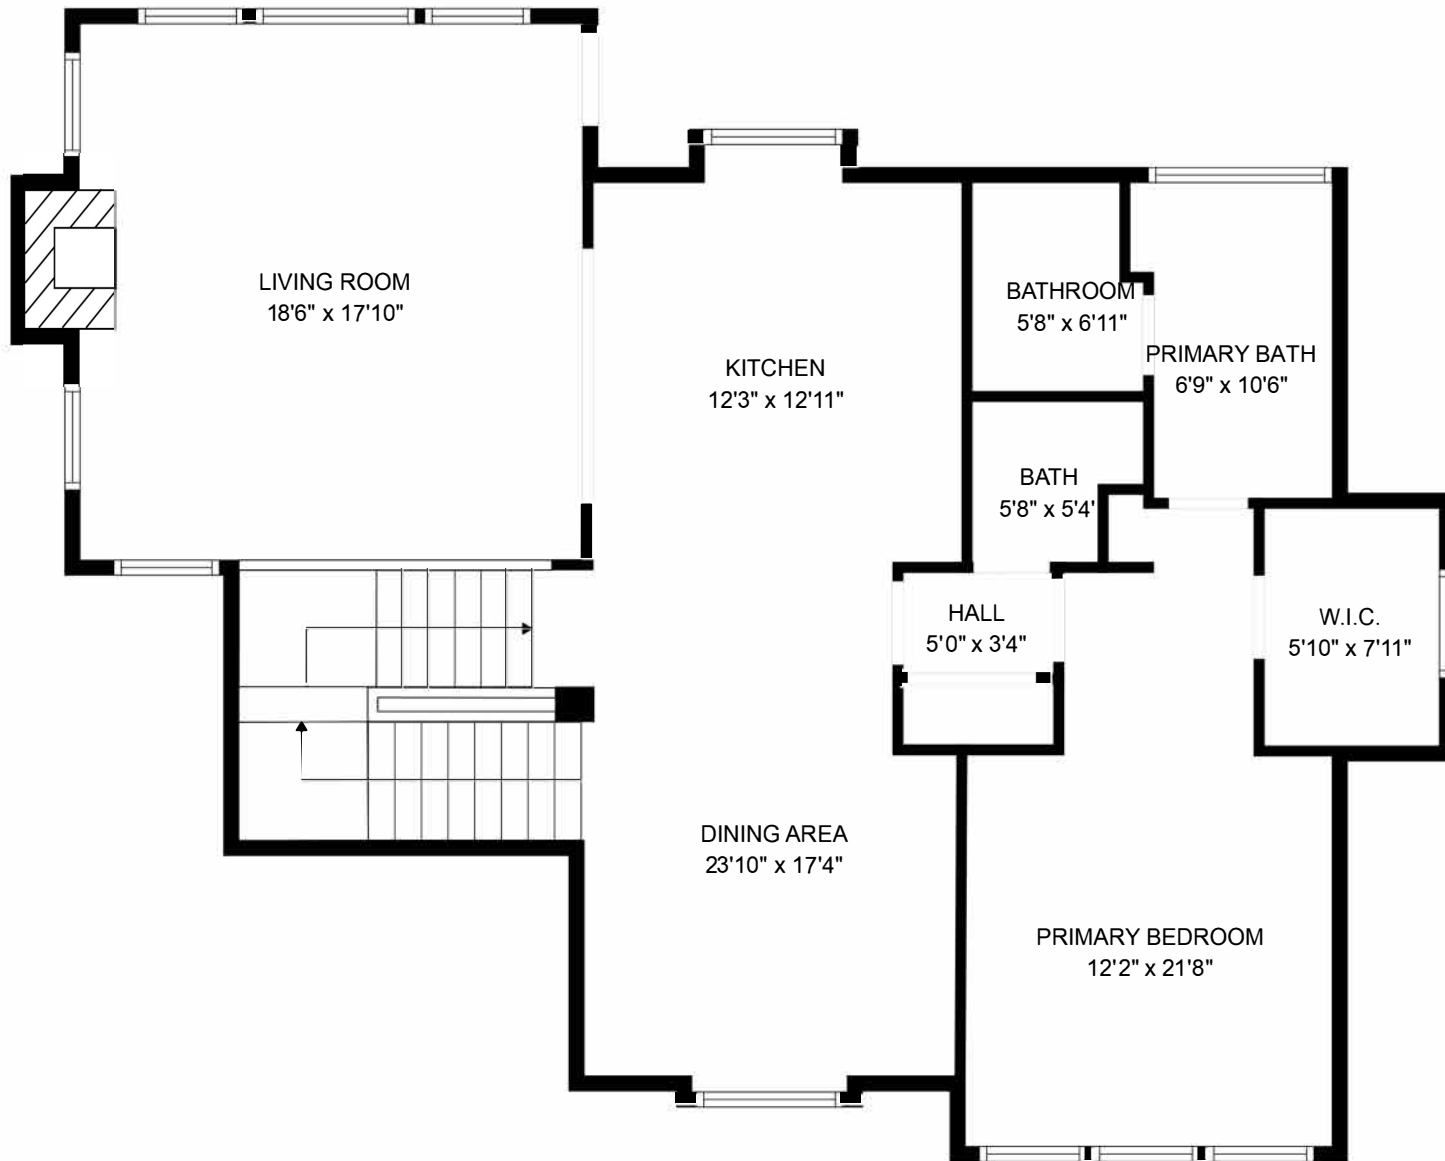

Estimated areas

FLOOR 1: 599 sq. ft
 FLOOR 2: 1288 sq. ft
 FLOOR 3: 759 sq. ft
 TOTAL: 2646 sq. ft

Estimated areas

FLOOR 1: 599 sq. ft
FLOOR 2: 1288 sq. ft
FLOOR 3: 759 sq. ft
TOTAL: 2646 sq. ft

Sizes and dimensions may have a slight variation from actual sizes. E&O Insured.

Estimated areas

FLOOR 1: 599 sq. ft
FLOOR 2: 1288 sq. ft
FLOOR 3: 759 sq. ft
TOTAL: 2646 sq. ft

Estimated areas

- FLOOR 1: 599 sq. ft
- FLOOR 2: 1288 sq. ft
- FLOOR 3: 759 sq. ft
- TOTAL: 2646 sq. ft

Sizes and dimensions may have a slight variation from actual sizes. E&O Insured.