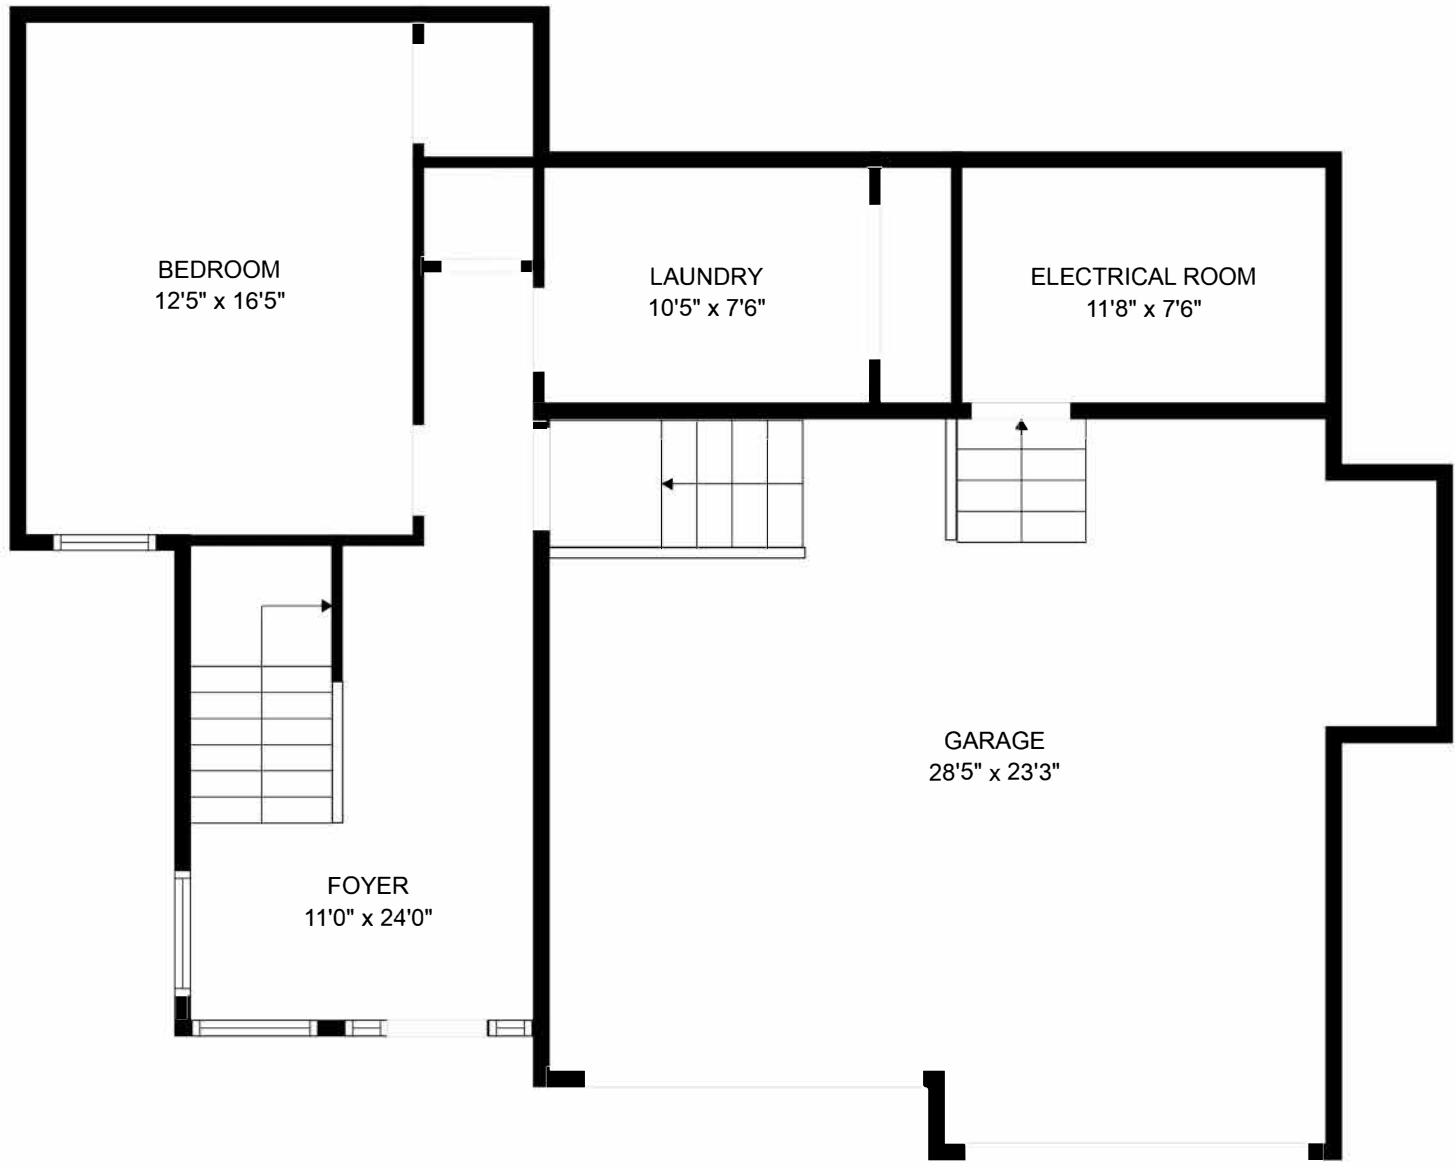

Estimated areas

- FLOOR 1: 599 sq. ft
- FLOOR 2: 1288 sq. ft
- FLOOR 3: 759 sq. ft
- TOTAL: 2646 sq. ft