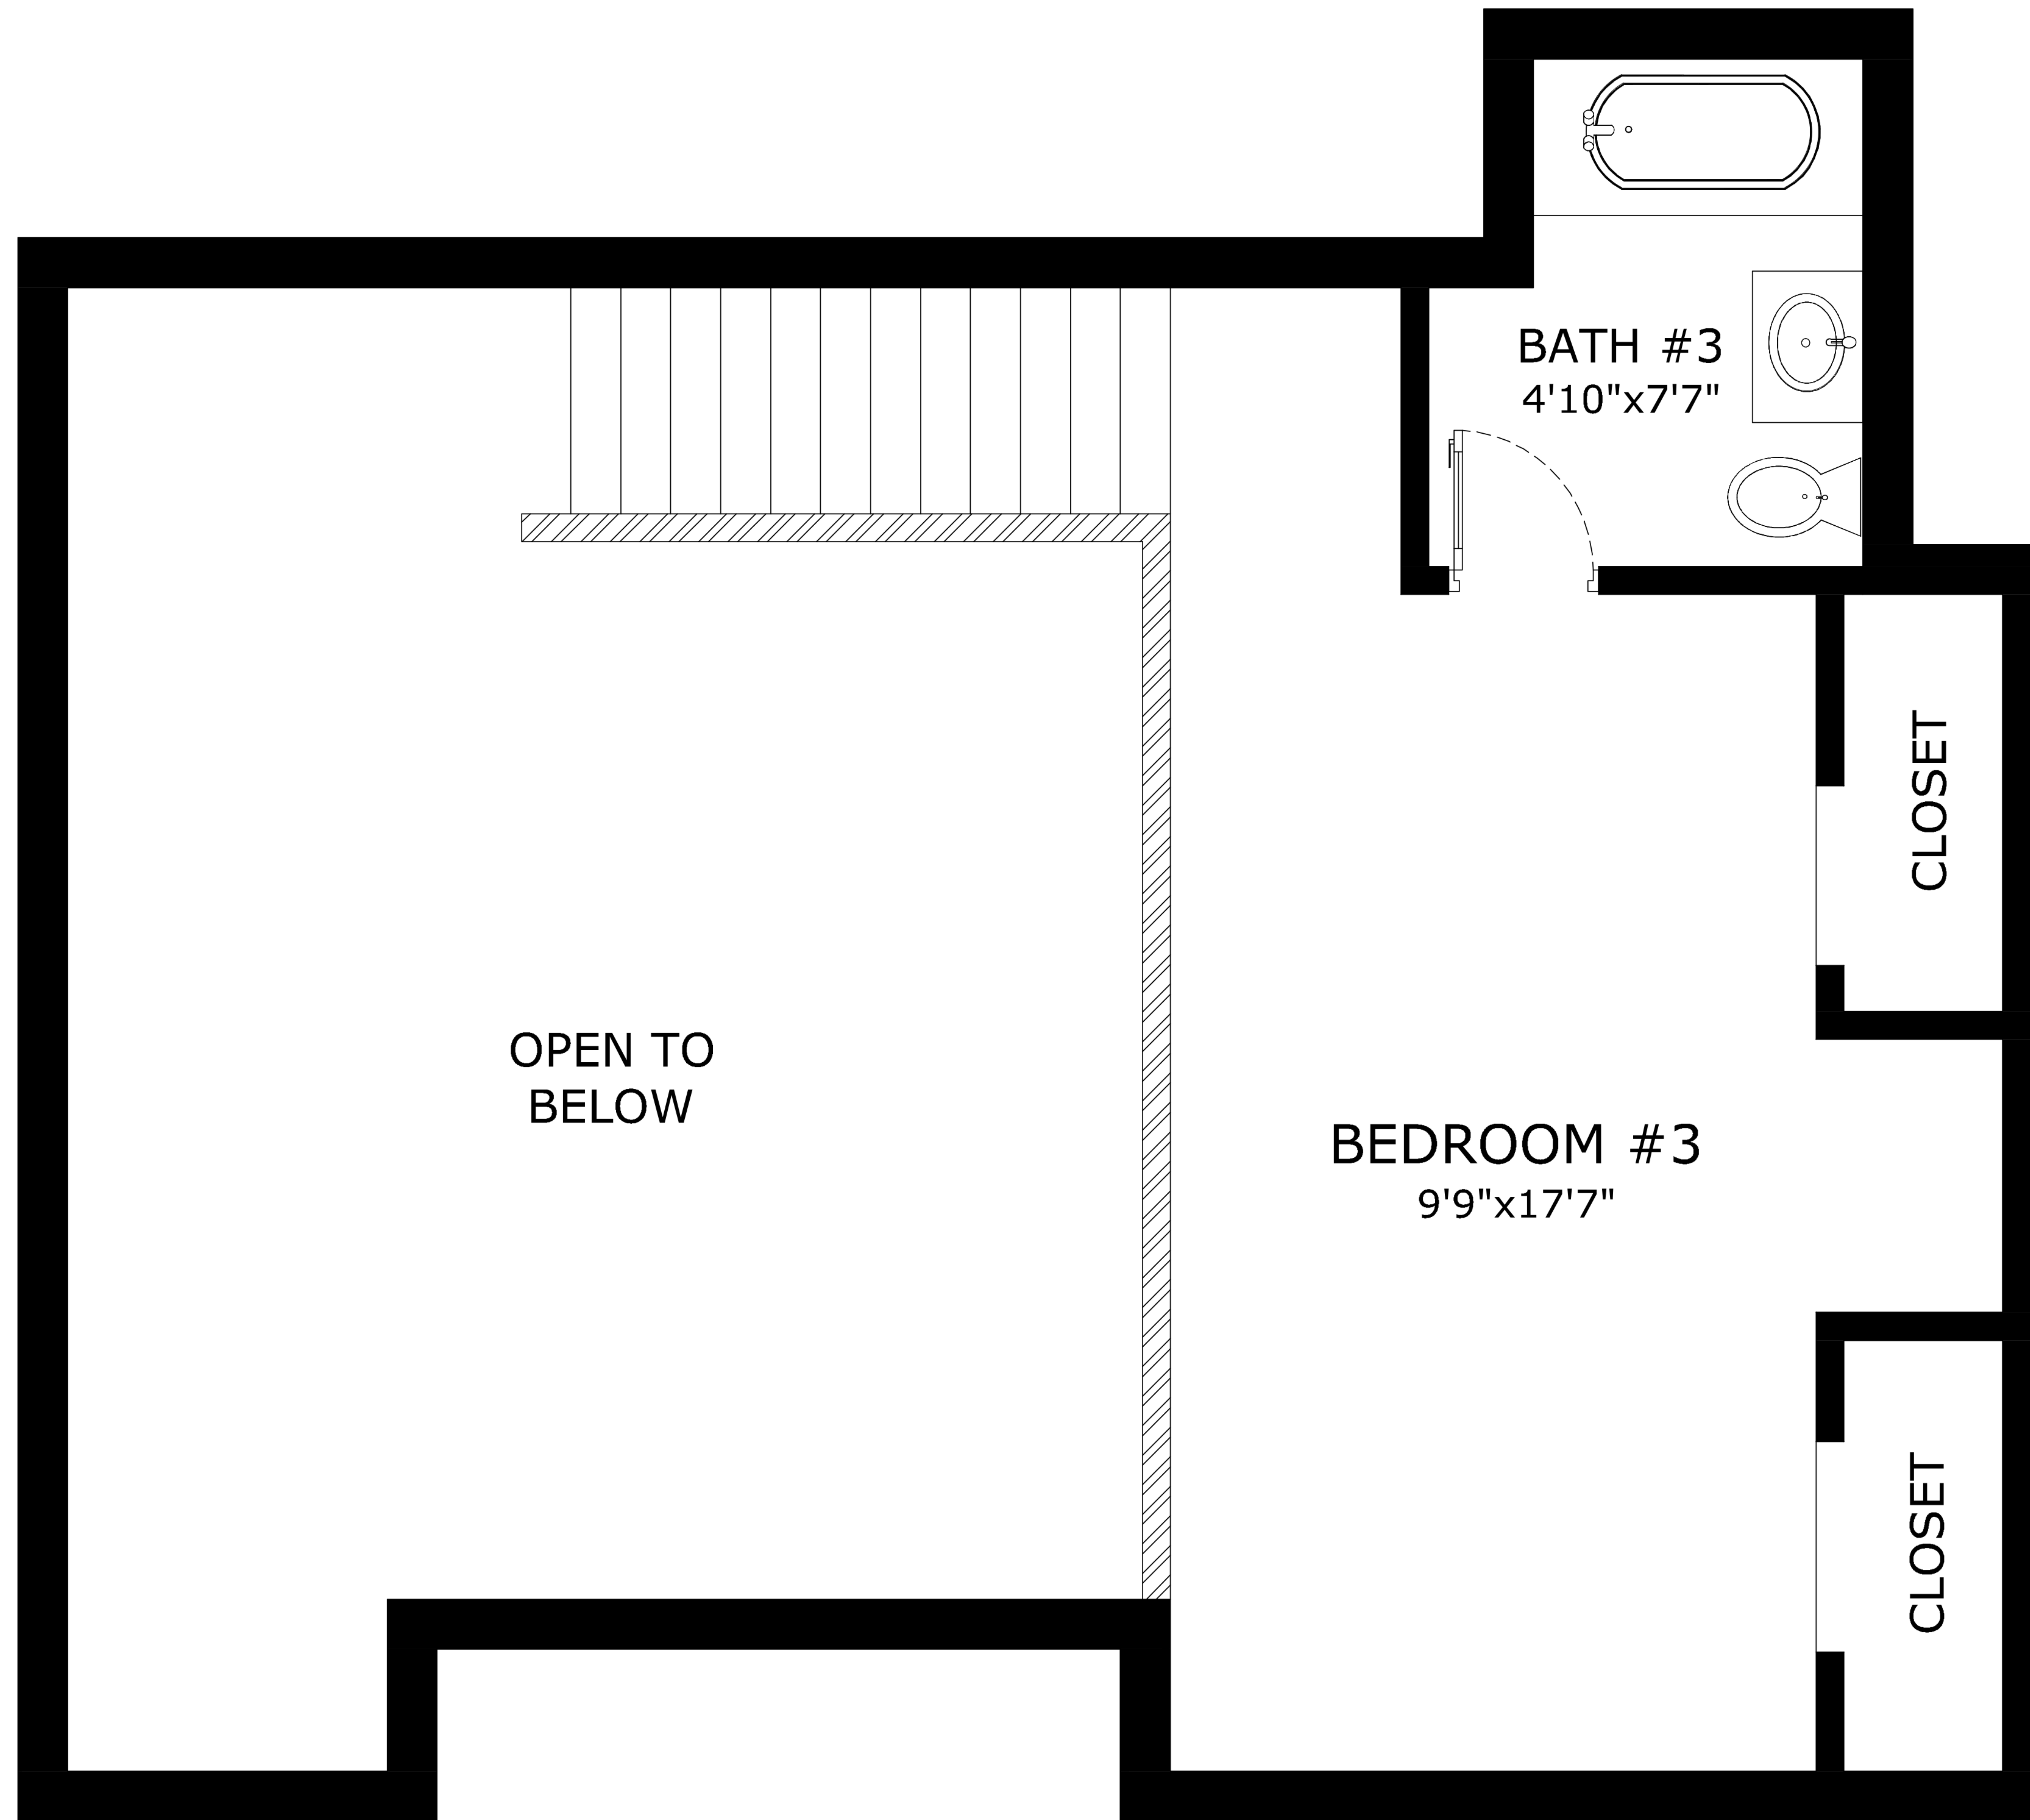

GROSS INTERNAL AREA TOTAL: 1826 SQ FT SIZES AND DIMENSIONS ARE APPROXIMATE, ACTUAL MAY VARY

GROSS INTERNAL AREA TOTAL: 1826 SQ FT SIZES AND DIMENSIONS ARE APPROXIMATE, ACTUAL MAY VARY