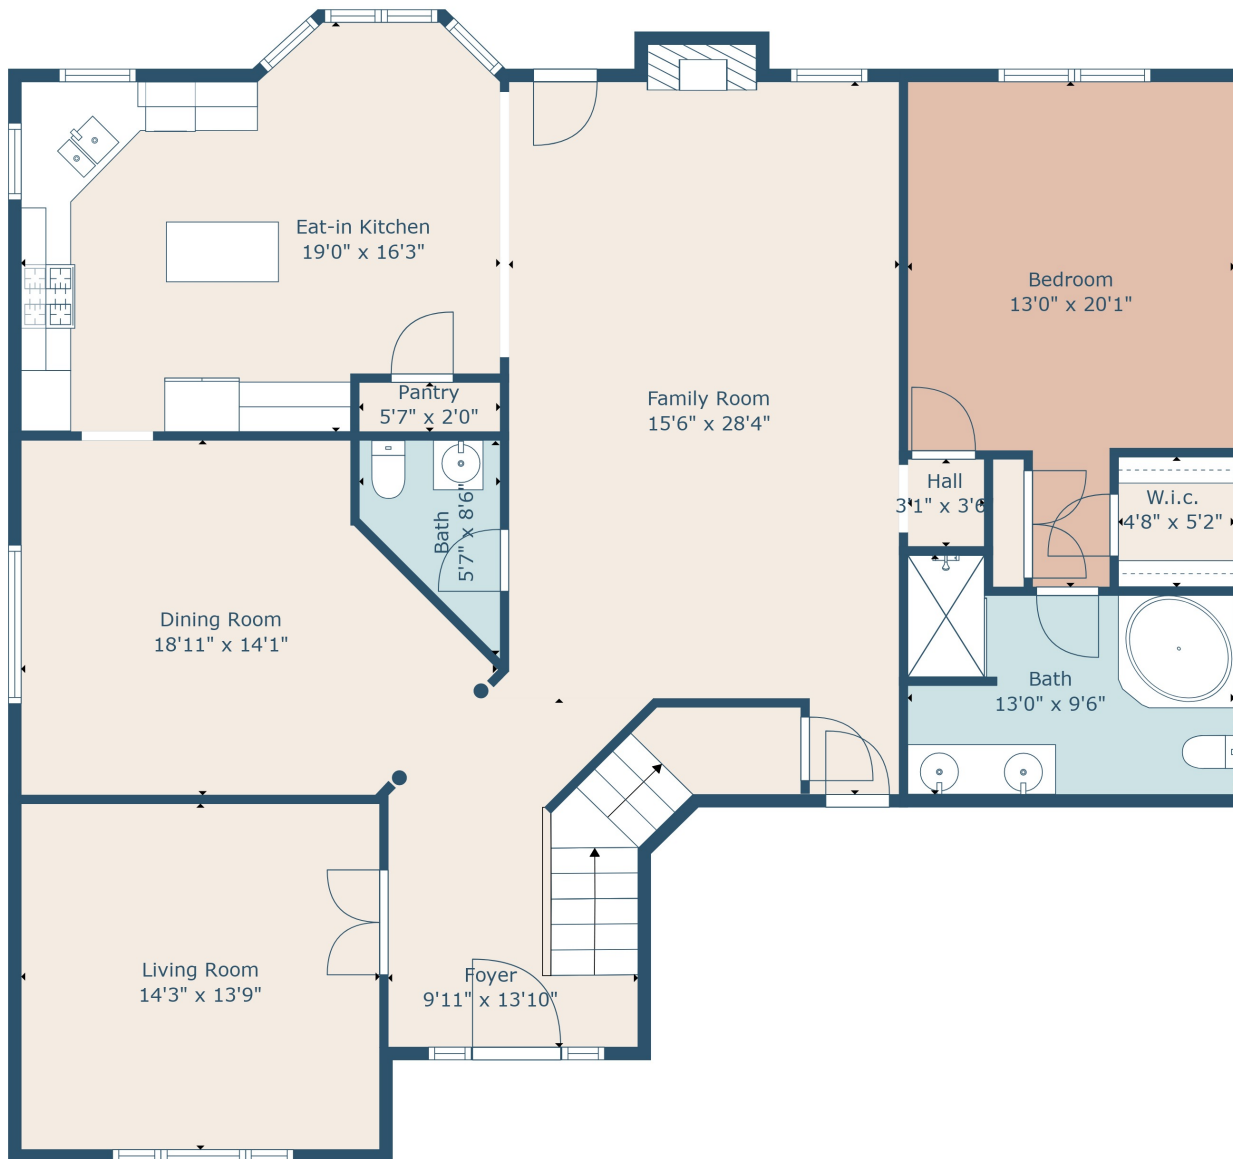

Floor 1

Floor 2

**TOTAL: 3677 sq. ft**  
 FLOOR 1: 1690 sq. ft, FLOOR 2: 1987 sq. ft  
 EXCLUDED AREAS: FIREPLACE: 4 sq. ft, OPEN TO BELOW: 79 sq. ft, LOW CEILING: 5 sq. ft

Measurements Are Calculated By Cubicasa Technology. Deemed Highly Reliable But Not Guaranteed.

**TOTAL: 3677 sq. ft**

FLOOR 1: 1690 sq. ft, FLOOR 2: 1987 sq. ft

EXCLUDED AREAS: FIREPLACE: 4 sq. ft, OPEN TO BELOW: 79 sq. ft, LOW CEILING: 5 sq. ft

Measurements Are Calculated By Cubicasa Technology. Deemed Highly Reliable But Not Guaranteed.