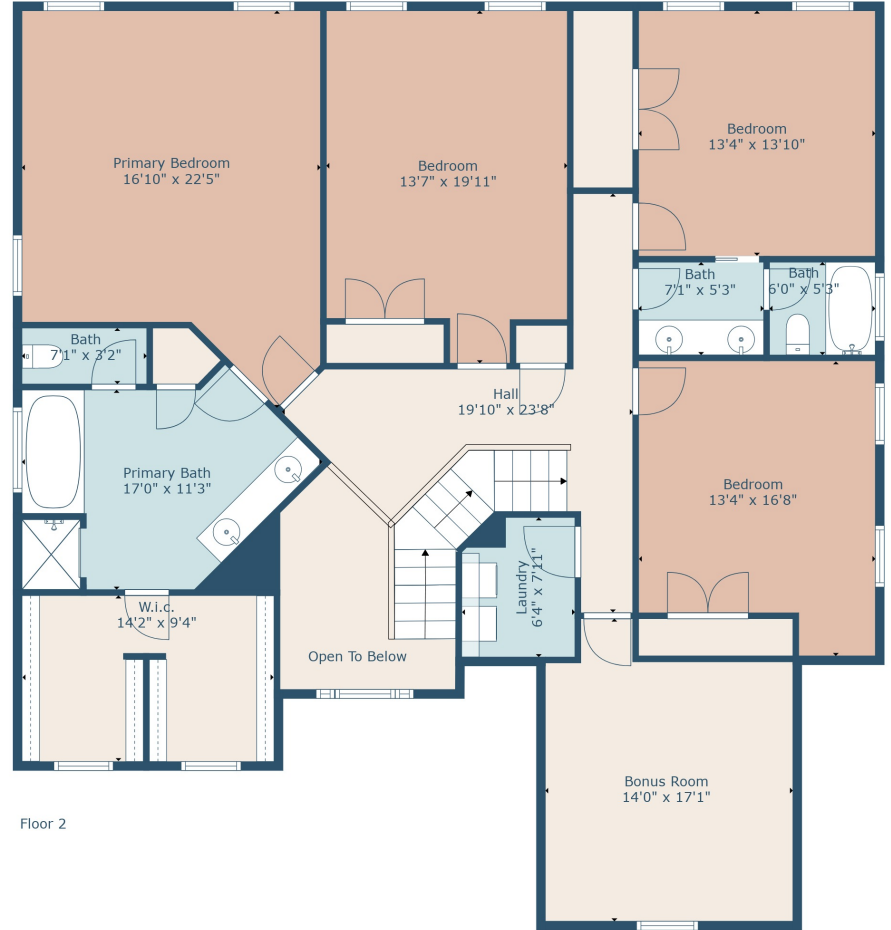

Floor 1

Floor 2

**TOTAL: 3677 sq. ft**  
 FLOOR 1: 1690 sq. ft, FLOOR 2: 1987 sq. ft  
 EXCLUDED AREAS: FIREPLACE: 4 sq. ft, OPEN TO BELOW: 79 sq. ft, LOW CEILING: 5 sq. ft

Measurements Are Calculated By Cubicasa Technology. Deemed Highly Reliable But Not Guaranteed.

**TOTAL: 3677 sq. ft**

FLOOR 1: 1690 sq. ft, FLOOR 2: 1987 sq. ft

EXCLUDED AREAS: FIREPLACE: 4 sq. ft, OPEN TO BELOW: 79 sq. ft, LOW CEILING: 5 sq. ft

Measurements Are Calculated By Cubicasa Technology. Deemed Highly Reliable But Not Guaranteed.