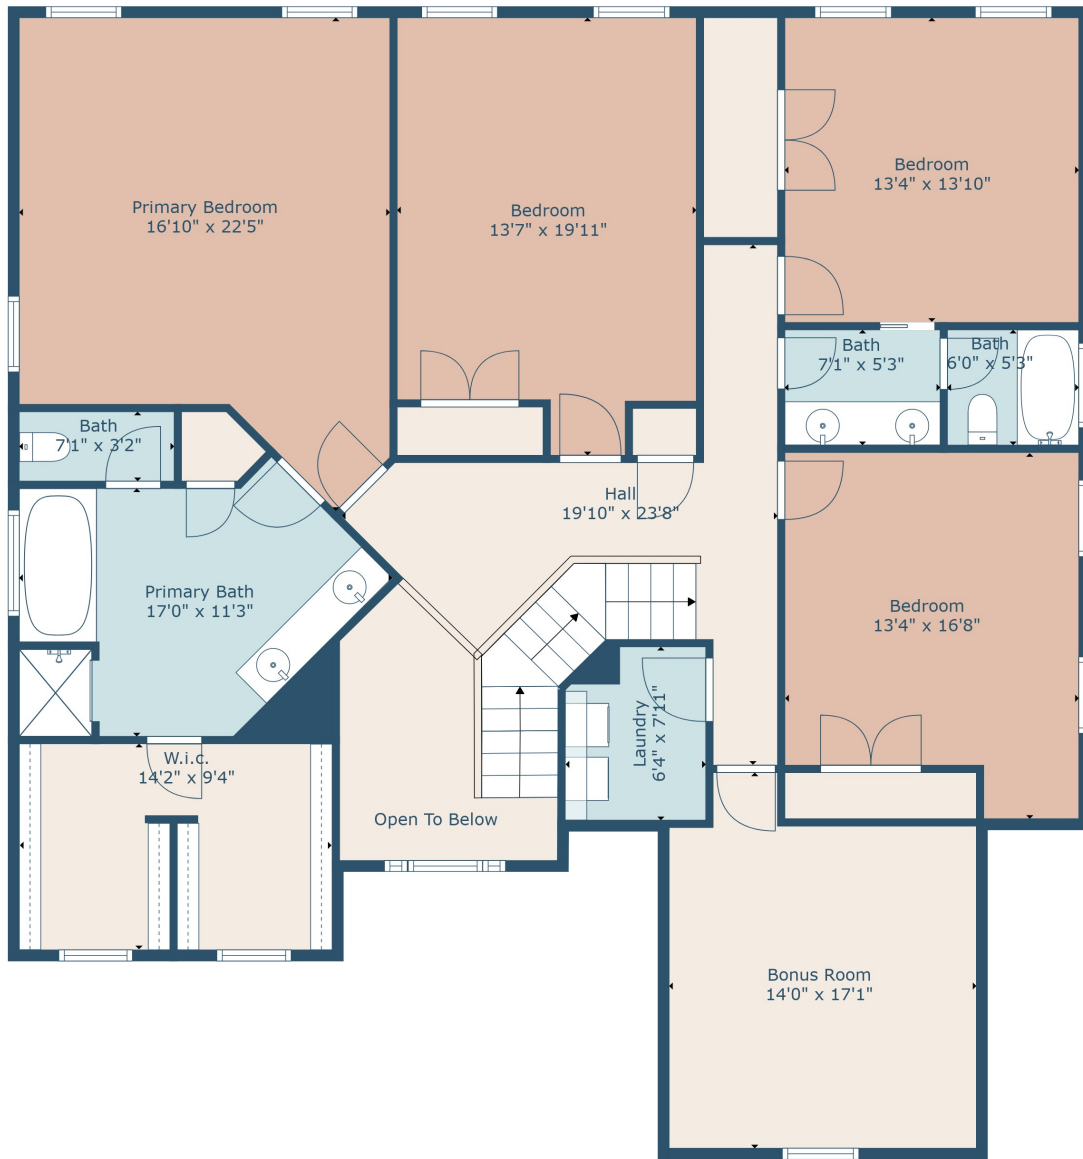

Floor 1

Floor 2

**TOTAL: 3677 sq. ft**  
 FLOOR 1: 1690 sq. ft, FLOOR 2: 1987 sq. ft  
 EXCLUDED AREAS: FIREPLACE: 4 sq. ft, OPEN TO BELOW: 79 sq. ft, LOW CEILING: 5 sq. ft

Measurements Are Calculated By Cubicasa Technology. Deemed Highly Reliable But Not Guaranteed.

**TOTAL: 3677 sq. ft**

FLOOR 1: 1690 sq. ft, FLOOR 2: 1987 sq. ft

EXCLUDED AREAS: FIREPLACE: 4 sq. ft, OPEN TO BELOW: 79 sq. ft, LOW CEILING: 5 sq. ft

Measurements Are Calculated By Cubicasa Technology. Deemed Highly Reliable But Not Guaranteed.