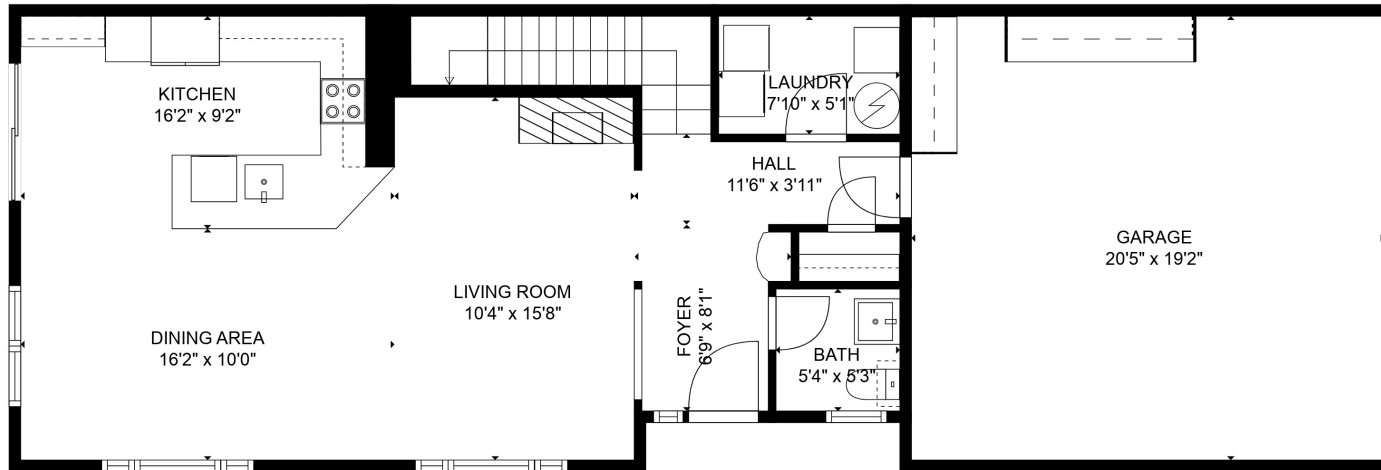

FLOOR 2

FLOOR 1

TOTAL: 1417 sq. ft
 FLOOR 1: 705 sq. ft, FLOOR 2: 712 sq. ft
 EXCLUDED AREAS: GARAGE: 393 sq. ft, EMBEDDED WINDOW: 13 sq. ft

SIZES AND DIMENSIONS ARE APPROXIMATE, ACTUAL MAY VARY.

TOTAL: 1417 sq. ft
 FLOOR 1: 705 sq. ft, FLOOR 2: 712 sq. ft
 EXCLUDED AREAS: GARAGE: 393 sq. ft, EMBEDDED WINDOW: 13 sq. ft
 SIZES AND DIMENSIONS ARE APPROXIMATE, ACTUAL MAY VARY.

TOTAL: 1417 sq. ft

FLOOR 1: 705 sq. ft, FLOOR 2: 712 sq. ft

EXCLUDED AREAS: GARAGE: 393 sq. ft, EMBEDDED WINDOW: 13 sq. ft

SIZES AND DIMENSIONS ARE APPROXIMATE, ACTUAL MAY VARY.