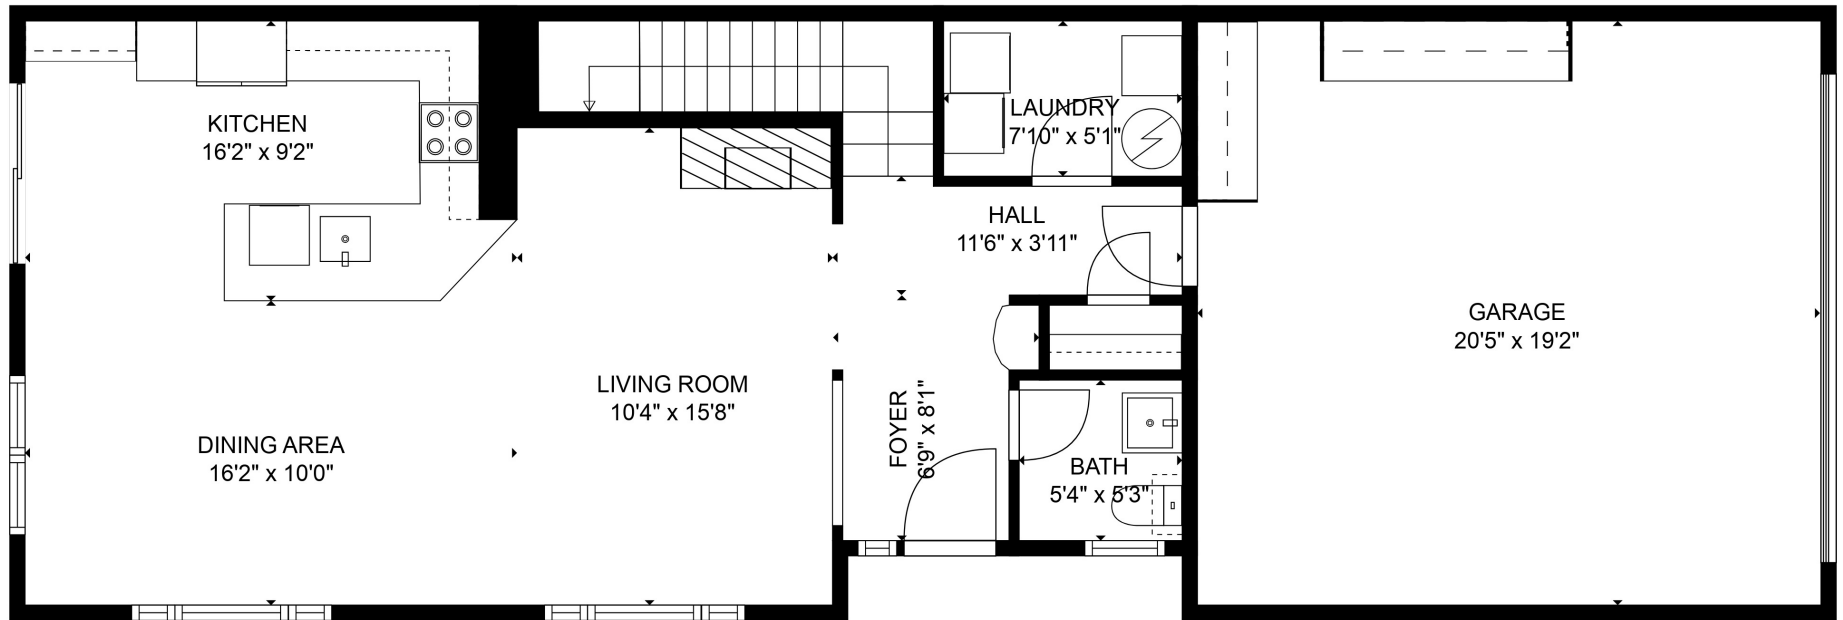

FLOOR 2

FLOOR 1

TOTAL: 1417 sq. ft
 FLOOR 1: 705 sq. ft, FLOOR 2: 712 sq. ft
 EXCLUDED AREAS: GARAGE: 393 sq. ft, EMBEDDED WINDOW: 13 sq. ft

SIZES AND DIMENSIONS ARE APPROXIMATE, ACTUAL MAY VARY.

TOTAL: 1417 sq. ft
 FLOOR 1: 705 sq. ft, FLOOR 2: 712 sq. ft
 EXCLUDED AREAS: GARAGE: 393 sq. ft, EMBEDDED WINDOW: 13 sq. ft
 SIZES AND DIMENSIONS ARE APPROXIMATE, ACTUAL MAY VARY.

TOTAL: 1417 sq. ft

FLOOR 1: 705 sq. ft, FLOOR 2: 712 sq. ft

EXCLUDED AREAS: GARAGE: 393 sq. ft, EMBEDDED WINDOW: 13 sq. ft

SIZES AND DIMENSIONS ARE APPROXIMATE, ACTUAL MAY VARY.