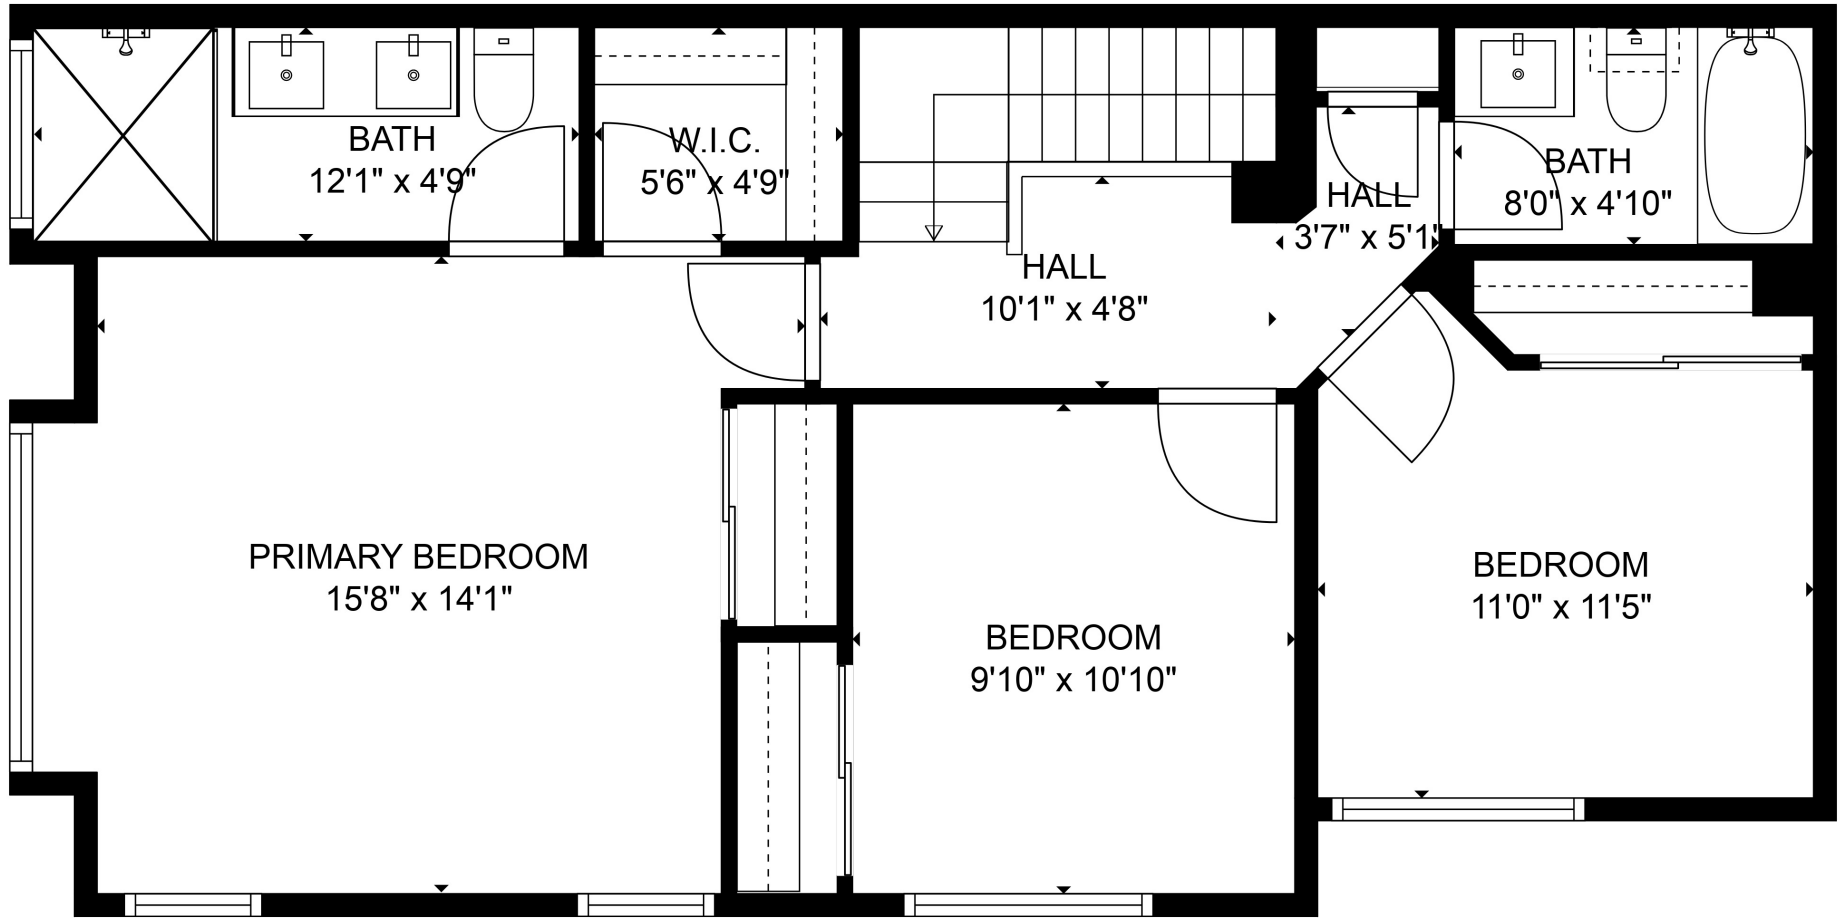

FLOOR 2

FLOOR 1

TOTAL: 1417 sq. ft
 FLOOR 1: 705 sq. ft, FLOOR 2: 712 sq. ft
 EXCLUDED AREAS: GARAGE: 393 sq. ft, EMBEDDED WINDOW: 13 sq. ft

SIZES AND DIMENSIONS ARE APPROXIMATE, ACTUAL MAY VARY.

TOTAL: 1417 sq. ft
 FLOOR 1: 705 sq. ft, FLOOR 2: 712 sq. ft
 EXCLUDED AREAS: GARAGE: 393 sq. ft, EMBEDDED WINDOW: 13 sq. ft
 SIZES AND DIMENSIONS ARE APPROXIMATE, ACTUAL MAY VARY.

TOTAL: 1417 sq. ft

FLOOR 1: 705 sq. ft, FLOOR 2: 712 sq. ft

EXCLUDED AREAS: GARAGE: 393 sq. ft, EMBEDDED WINDOW: 13 sq. ft

SIZES AND DIMENSIONS ARE APPROXIMATE, ACTUAL MAY VARY.