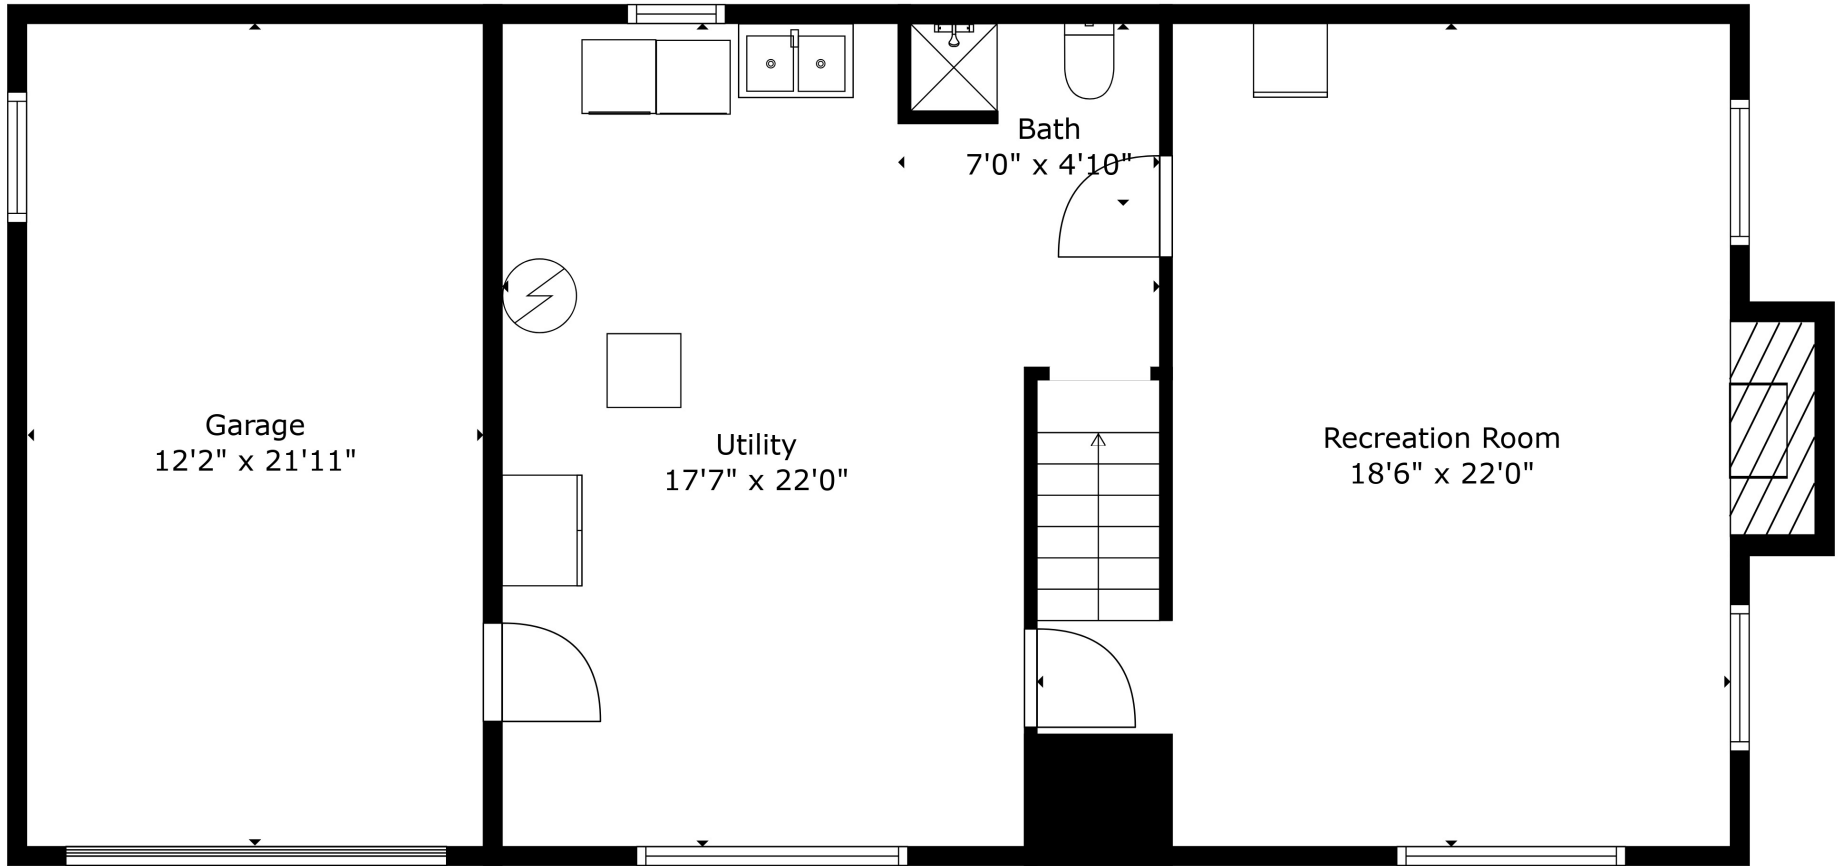

Floor 2

Floor 3

Floor 1

**TOTAL: 2271 sq. ft**  
 Below Ground: 723 sq. ft, FLOOR 2: 723 sq. ft, FLOOR 3: 825 sq. ft  
 EXCLUDED AREAS: GARAGE: 268 sq. ft, FIREPLACE: 20 sq. ft

Measurements Are Calculated By Cubicasa Technology. Deemed Highly Reliable But Not Guaranteed.

**TOTAL: 2271 sq. ft**

Below Ground: 723 sq. ft, FLOOR 2: 723 sq. ft, FLOOR 3: 825 sq. ft  
 EXCLUDED AREAS: GARAGE: 268 sq. ft, FIREPLACE: 20 sq. ft

Measurements Are Calculated By Cubicasa Technology. Deemed Highly Reliable But Not Guaranteed.