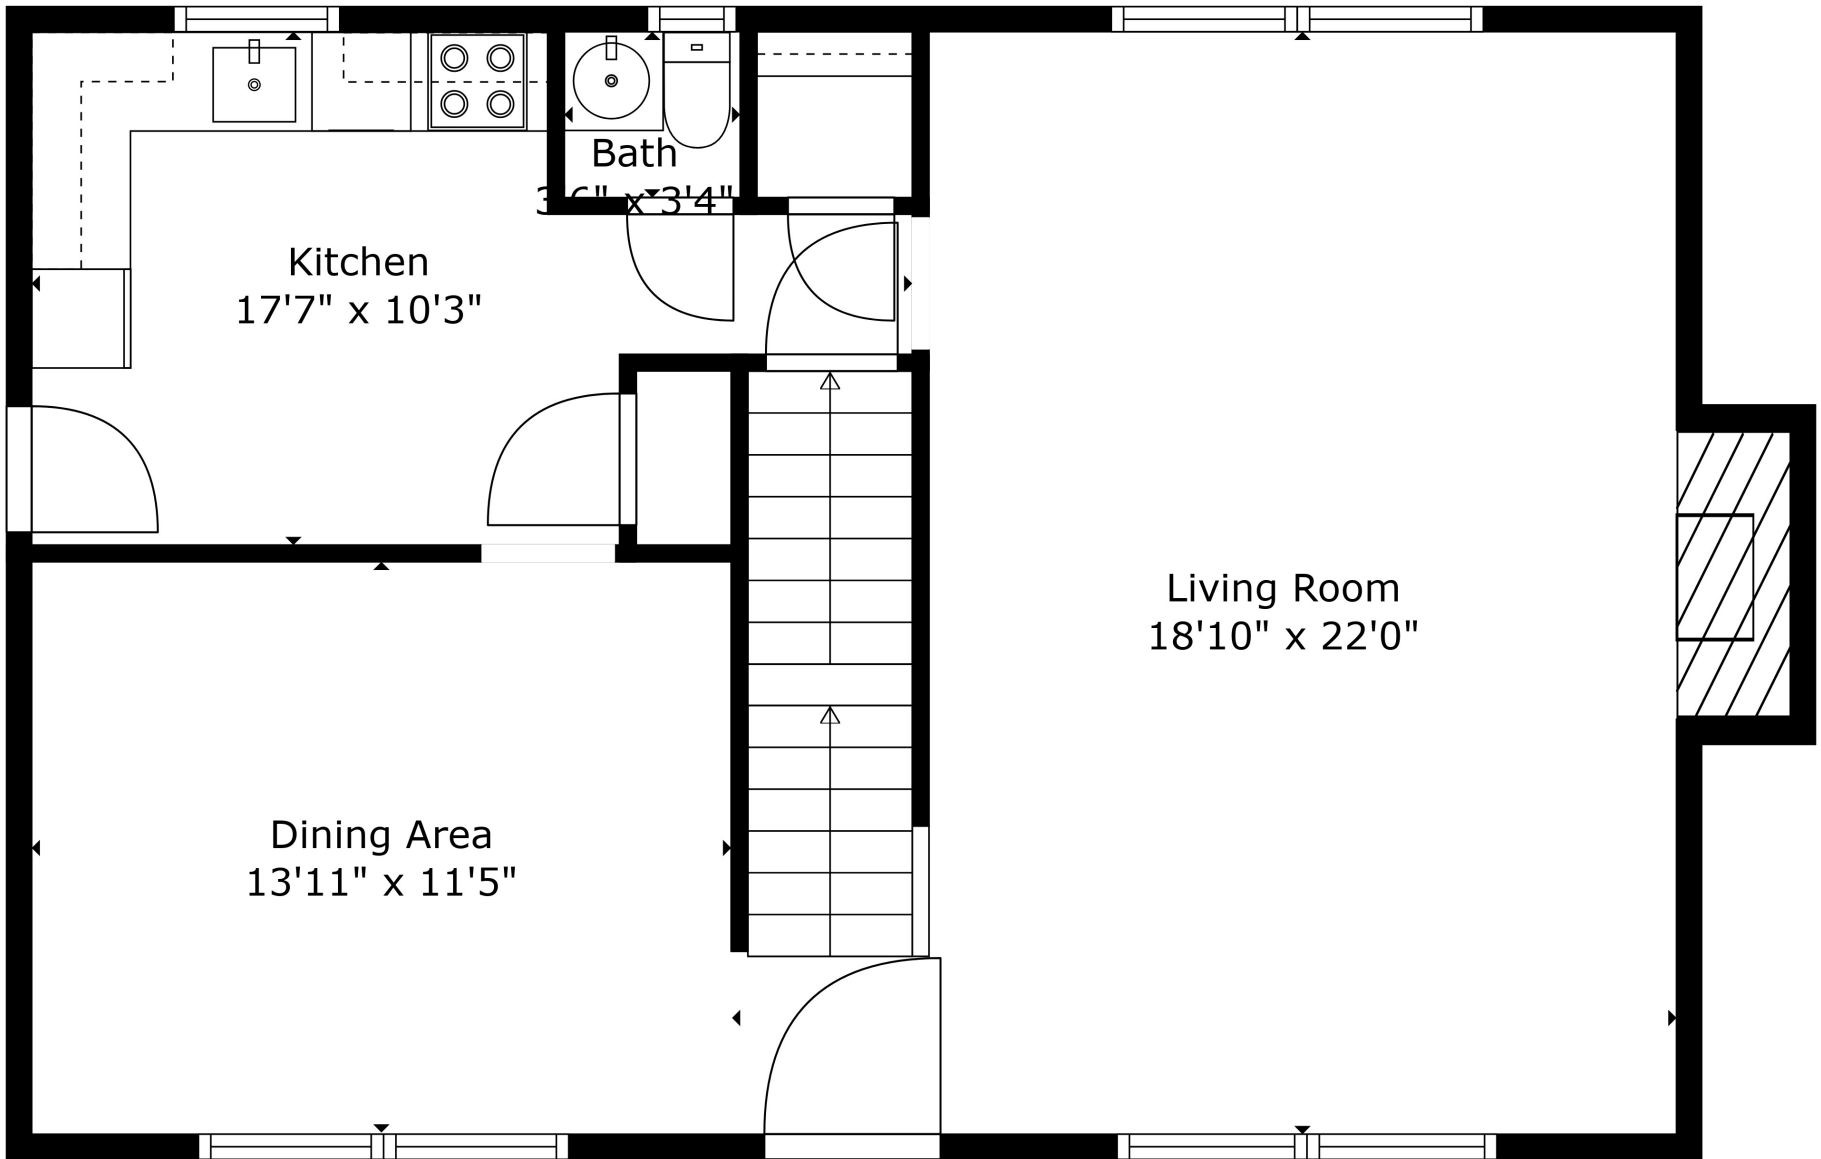

Floor 2

Floor 3

Floor 1

**TOTAL: 2271 sq. ft**  
 Below Ground: 723 sq. ft, FLOOR 2: 723 sq. ft, FLOOR 3: 825 sq. ft  
 EXCLUDED AREAS: GARAGE: 268 sq. ft, FIREPLACE: 20 sq. ft

Measurements Are Calculated By Cubicasa Technology. Deemed Highly Reliable But Not Guaranteed.

**TOTAL: 2271 sq. ft**

Below Ground: 723 sq. ft, FLOOR 2: 723 sq. ft, FLOOR 3: 825 sq. ft  
 EXCLUDED AREAS: GARAGE: 268 sq. ft, FIREPLACE: 20 sq. ft

Measurements Are Calculated By Cubicasa Technology. Deemed Highly Reliable But Not Guaranteed.