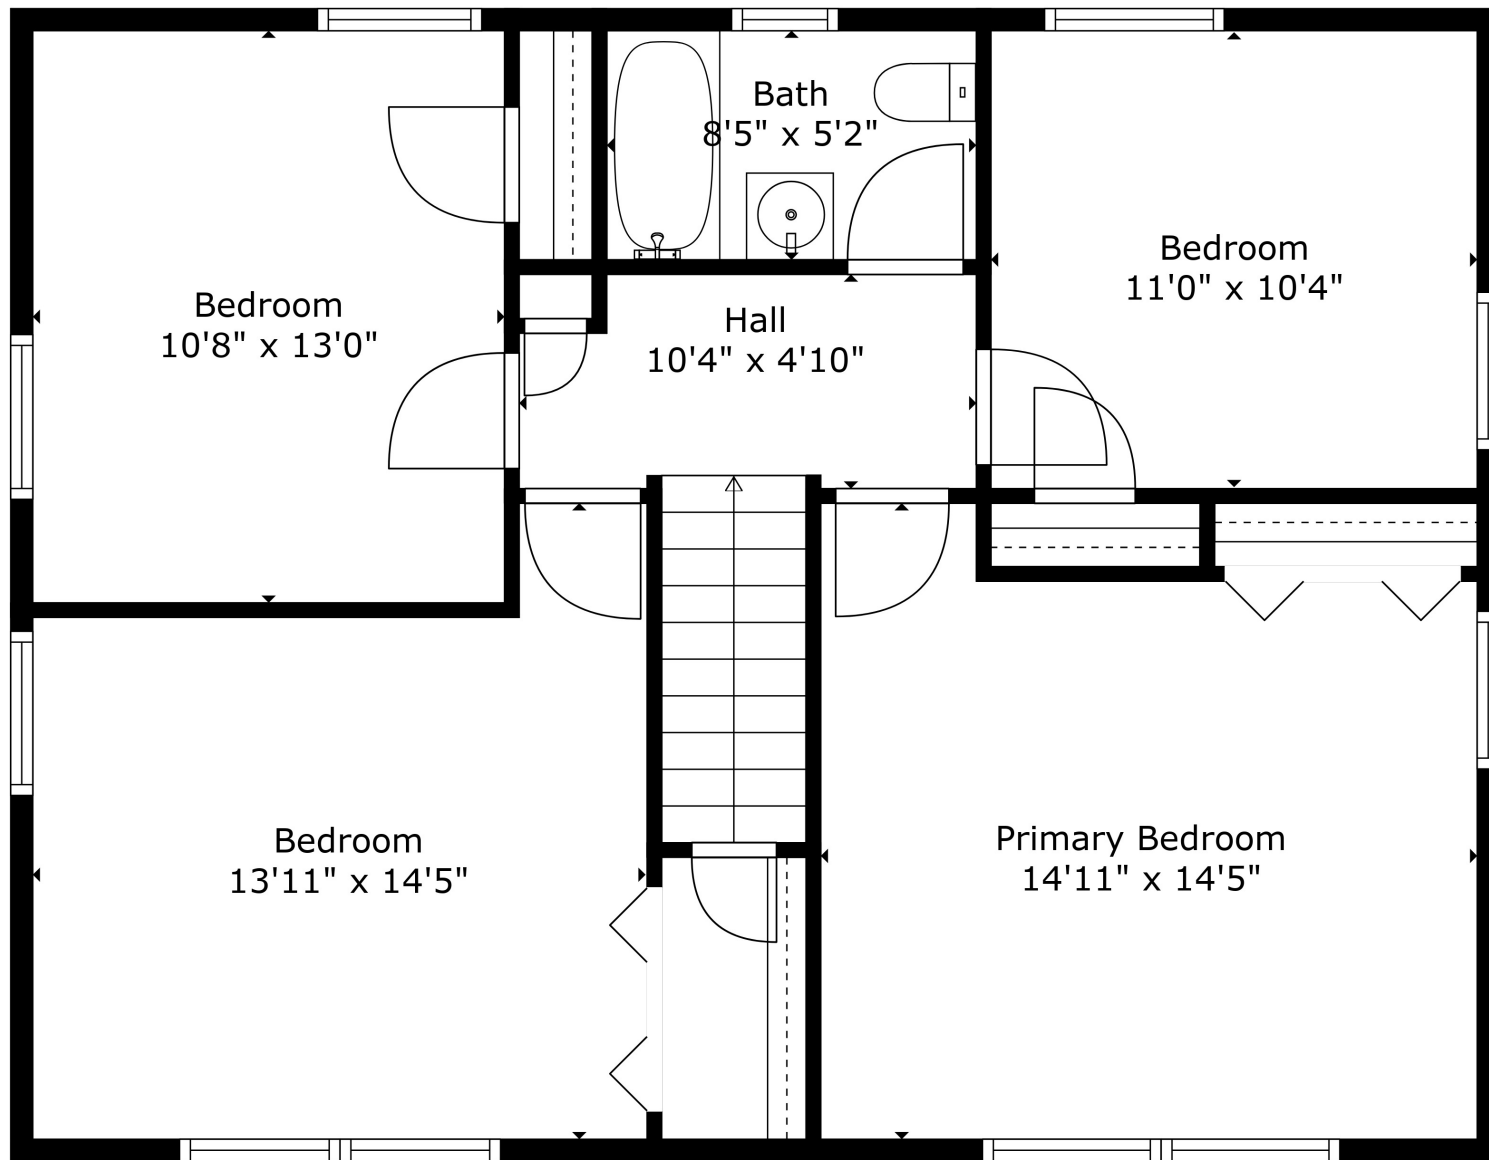

Floor 2

Floor 3

Floor 1

**TOTAL: 2271 sq. ft**  
 Below Ground: 723 sq. ft, FLOOR 2: 723 sq. ft, FLOOR 3: 825 sq. ft  
 EXCLUDED AREAS: GARAGE: 268 sq. ft, FIREPLACE: 20 sq. ft

Measurements Are Calculated By Cubicasa Technology. Deemed Highly Reliable But Not Guaranteed.

**TOTAL: 2271 sq. ft**

Below Ground: 723 sq. ft, FLOOR 2: 723 sq. ft, FLOOR 3: 825 sq. ft  
 EXCLUDED AREAS: GARAGE: 268 sq. ft, FIREPLACE: 20 sq. ft

Measurements Are Calculated By Cubicasa Technology. Deemed Highly Reliable But Not Guaranteed.