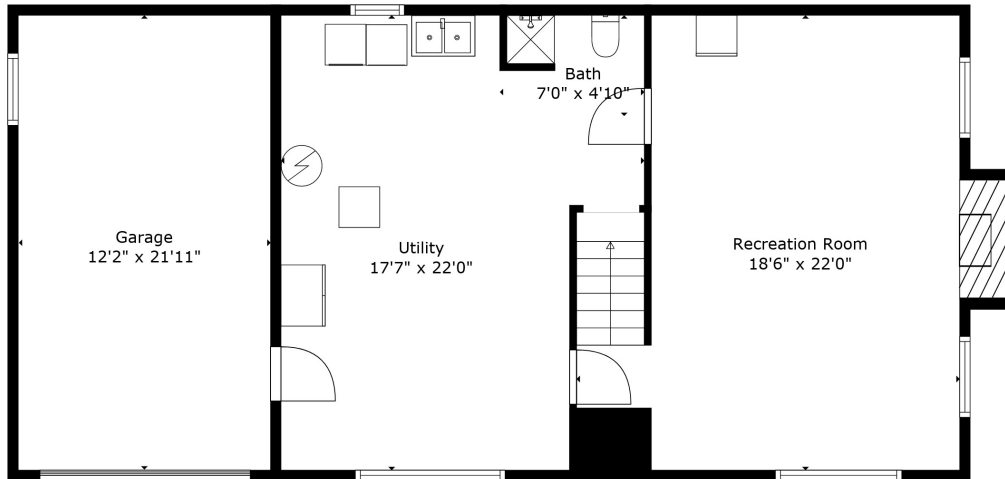

Floor 2

Floor 3

Floor 1

**TOTAL: 2271 sq. ft**  
 Below Ground: 723 sq. ft, FLOOR 2: 723 sq. ft, FLOOR 3: 825 sq. ft  
 EXCLUDED AREAS: GARAGE: 268 sq. ft, FIREPLACE: 20 sq. ft

Measurements Are Calculated By Cubicasa Technology. Deemed Highly Reliable But Not Guaranteed.

**TOTAL: 2271 sq. ft**

Below Ground: 723 sq. ft, FLOOR 2: 723 sq. ft, FLOOR 3: 825 sq. ft  
 EXCLUDED AREAS: GARAGE: 268 sq. ft, FIREPLACE: 20 sq. ft

Measurements Are Calculated By Cubicasa Technology. Deemed Highly Reliable But Not Guaranteed.