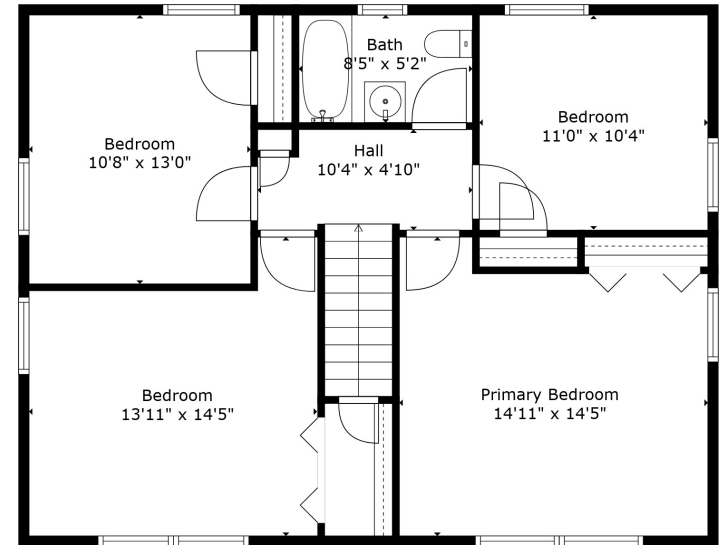

Floor 2

Floor 3

Floor 1

**TOTAL: 2271 sq. ft**  
 Below Ground: 723 sq. ft, FLOOR 2: 723 sq. ft, FLOOR 3: 825 sq. ft  
 EXCLUDED AREAS: GARAGE: 268 sq. ft, FIREPLACE: 20 sq. ft

Measurements Are Calculated By Cubicasa Technology. Deemed Highly Reliable But Not Guaranteed.

**TOTAL: 2271 sq. ft**

Below Ground: 723 sq. ft, FLOOR 2: 723 sq. ft, FLOOR 3: 825 sq. ft  
 EXCLUDED AREAS: GARAGE: 268 sq. ft, FIREPLACE: 20 sq. ft

Measurements Are Calculated By Cubicasa Technology. Deemed Highly Reliable But Not Guaranteed.