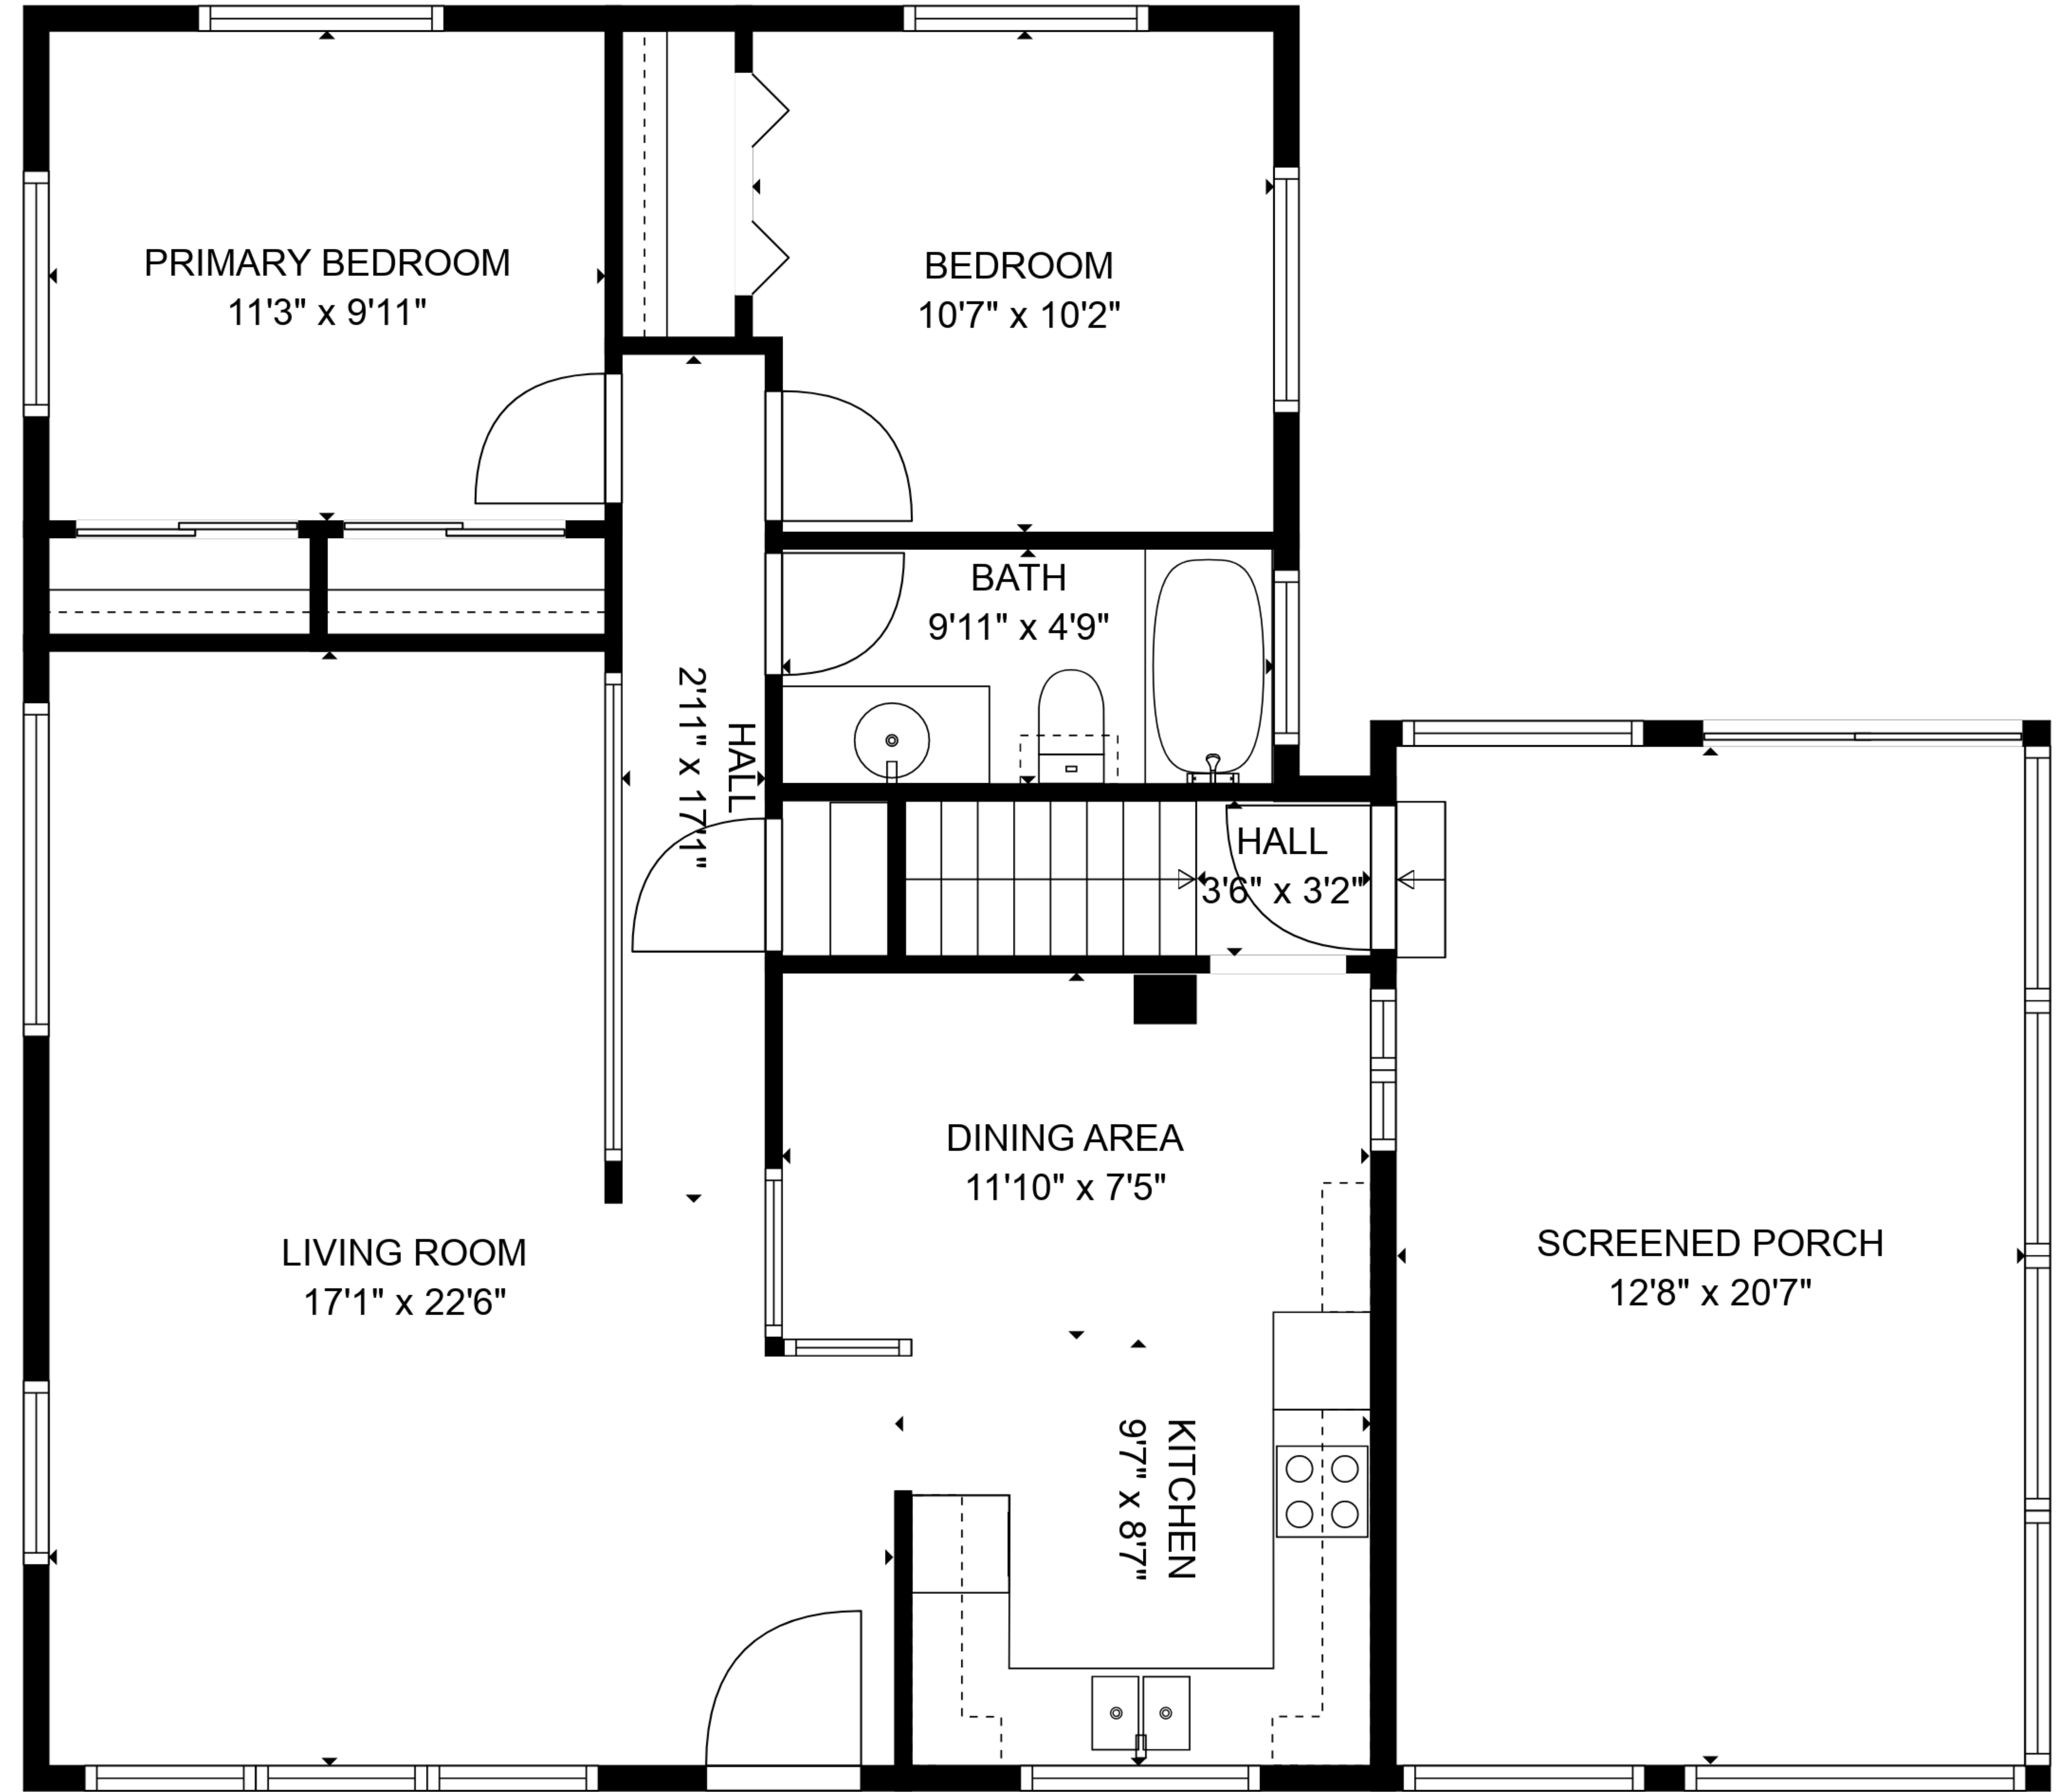

**TOTAL: 1585 sq. ft**

BELOW GROUND: 678 sq. ft, FLOOR 2: 907 sq. ft  
 EXCLUDED AREAS: BASEMENT: 220 sq. ft, SCREENED PORCH: 262 sq. ft

SIZES AND DIMENSIONS ARE APPROXIMATE, ACTUAL MAY VARY.

**TOTAL: 1585 sq. ft**

BELOW GROUND: 678 sq. ft, FLOOR 2: 907 sq. ft  
 EXCLUDED AREAS: BASEMENT: 220 sq. ft, SCREENED PORCH: 262 sq. ft

SIZES AND DIMENSIONS ARE APPROXIMATE, ACTUAL MAY VARY.

FLOOR 1

FLOOR 2

**TOTAL: 1585 sq. ft**  
 BELOW GROUND: 678 sq. ft, FLOOR 2: 907 sq. ft  
 EXCLUDED AREAS: BASEMENT: 220 sq. ft, SCREENED PORCH: 262 sq. ft

SIZES AND DIMENSIONS ARE APPROXIMATE, ACTUAL MAY VARY.