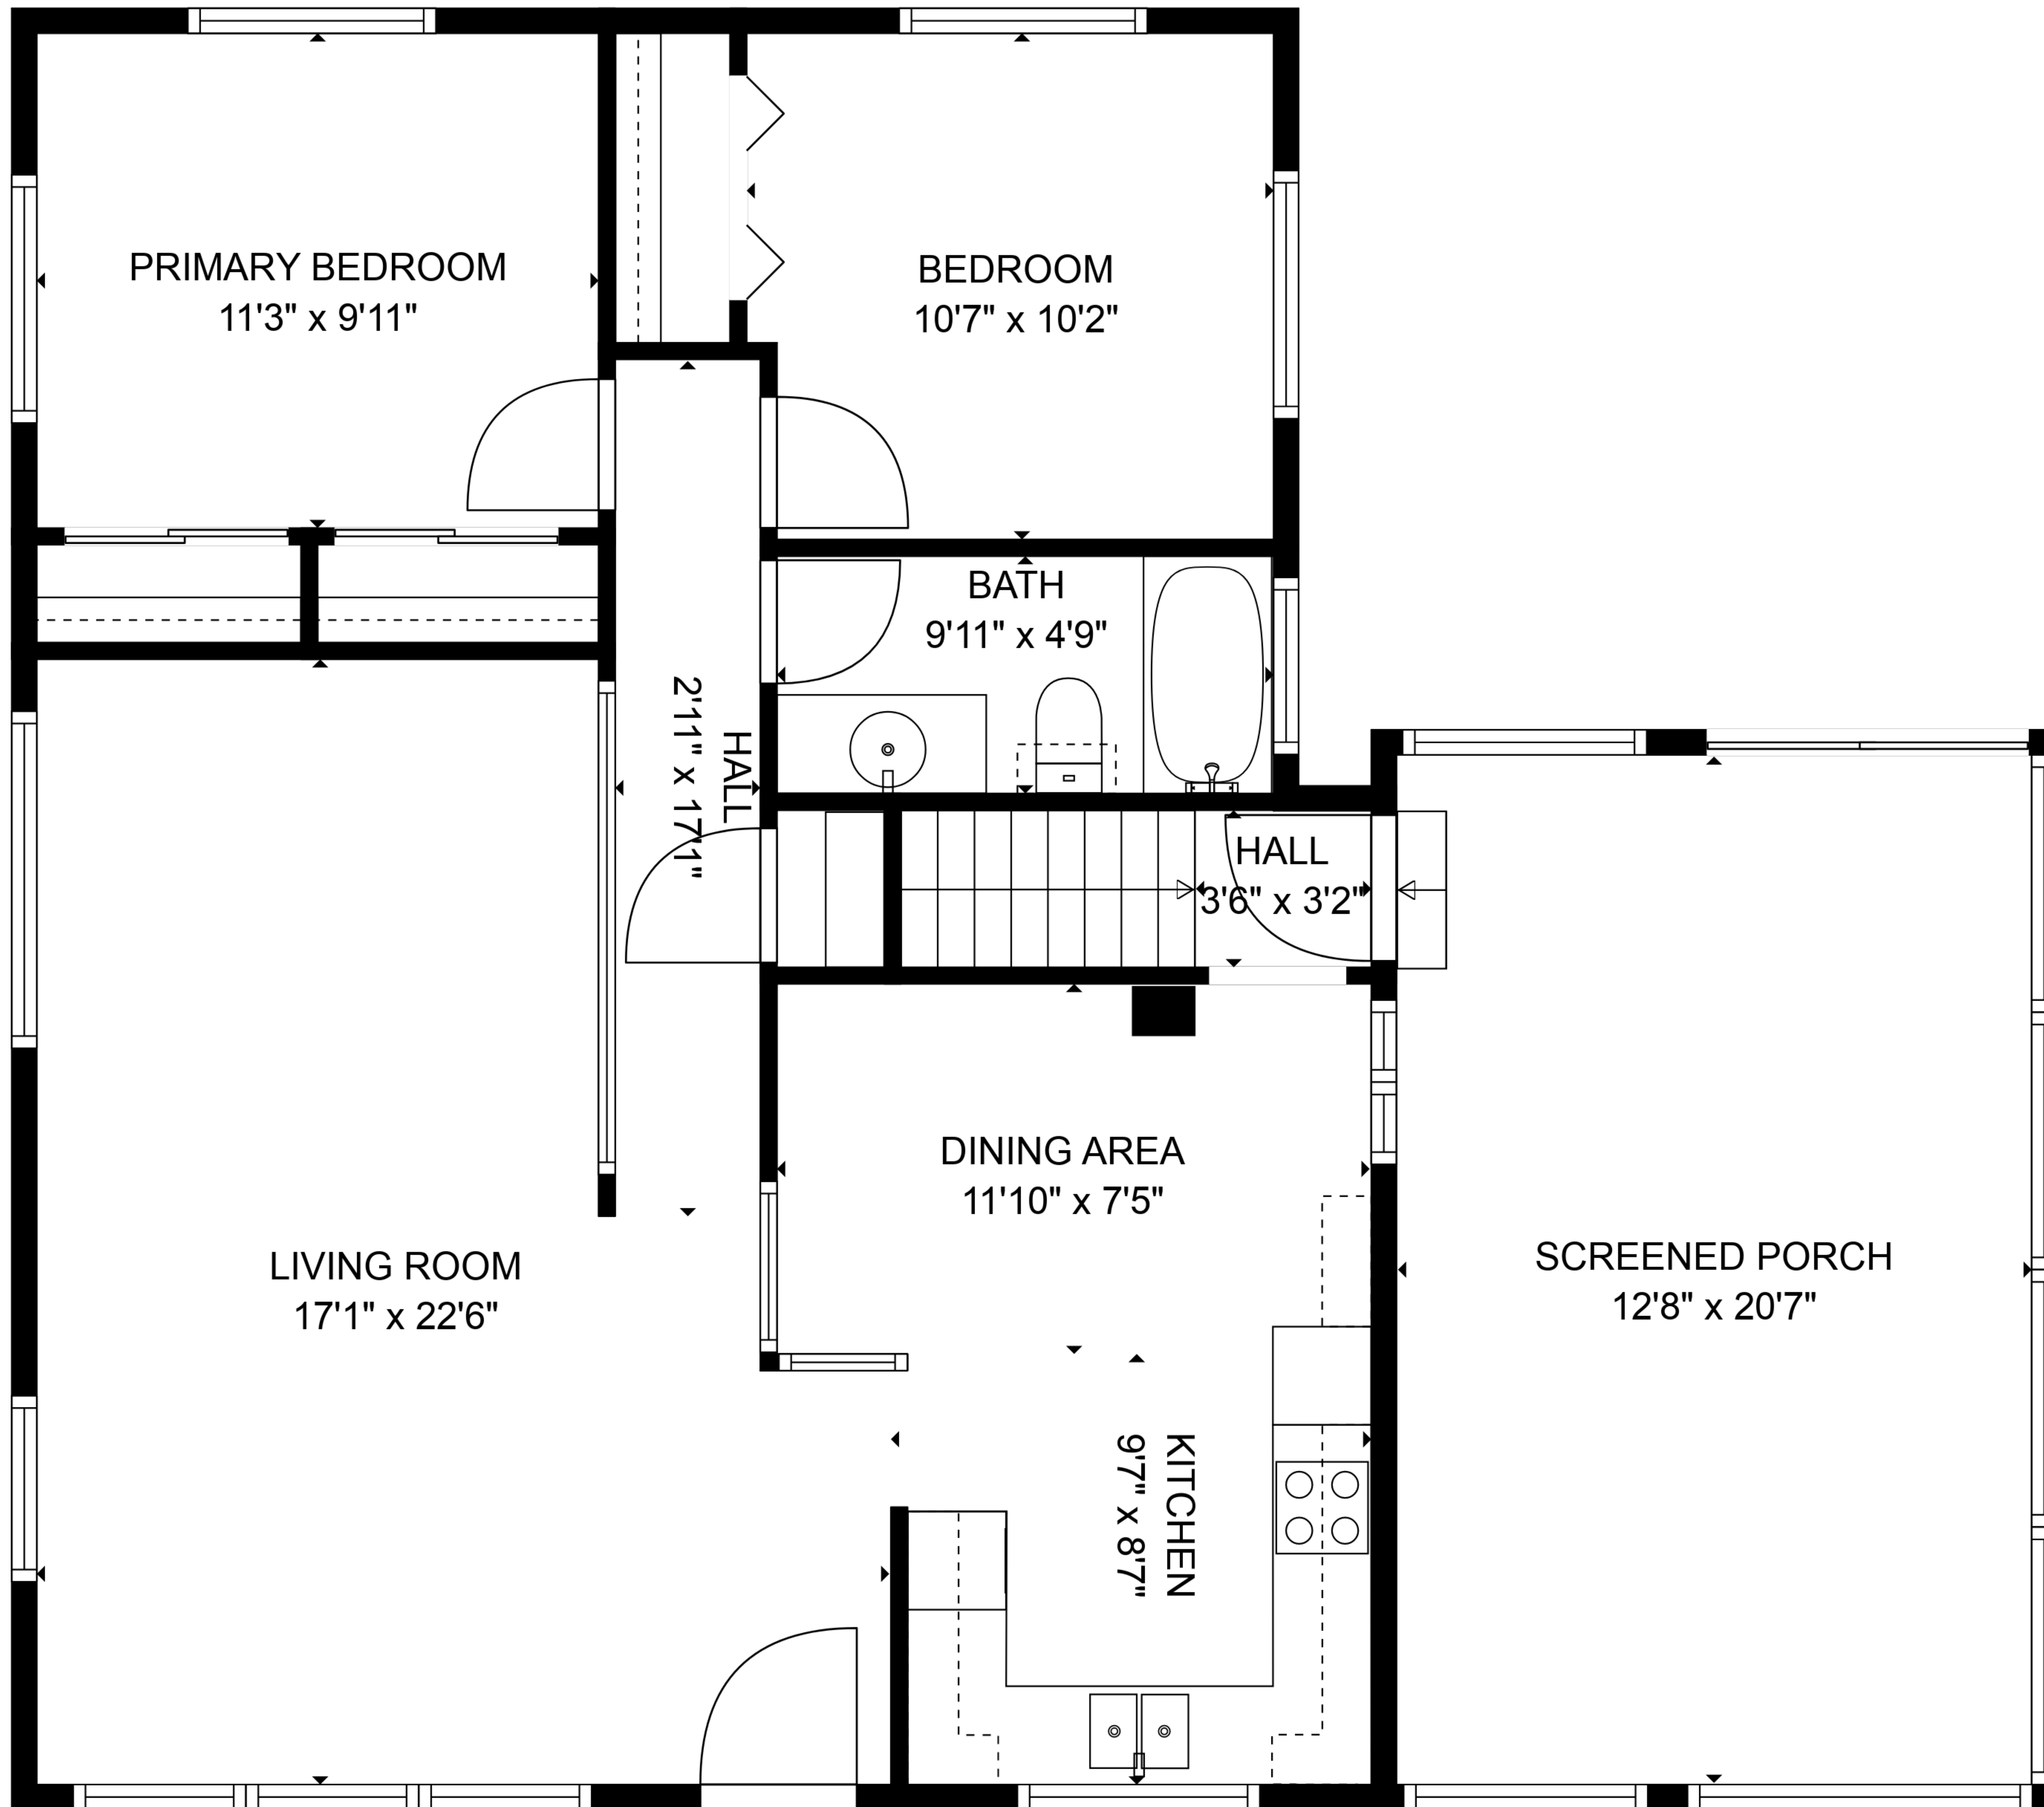

**TOTAL: 1585 sq. ft**

BELOW GROUND: 678 sq. ft, FLOOR 2: 907 sq. ft  
 EXCLUDED AREAS: BASEMENT: 220 sq. ft, SCREENED PORCH: 262 sq. ft

SIZES AND DIMENSIONS ARE APPROXIMATE, ACTUAL MAY VARY.

**TOTAL: 1585 sq. ft**

BELOW GROUND: 678 sq. ft, FLOOR 2: 907 sq. ft  
 EXCLUDED AREAS: BASEMENT: 220 sq. ft, SCREENED PORCH: 262 sq. ft

SIZES AND DIMENSIONS ARE APPROXIMATE, ACTUAL MAY VARY.

FLOOR 1

FLOOR 2

**TOTAL: 1585 sq. ft**  
 BELOW GROUND: 678 sq. ft, FLOOR 2: 907 sq. ft  
 EXCLUDED AREAS: BASEMENT: 220 sq. ft, SCREENED PORCH: 262 sq. ft

SIZES AND DIMENSIONS ARE APPROXIMATE, ACTUAL MAY VARY.