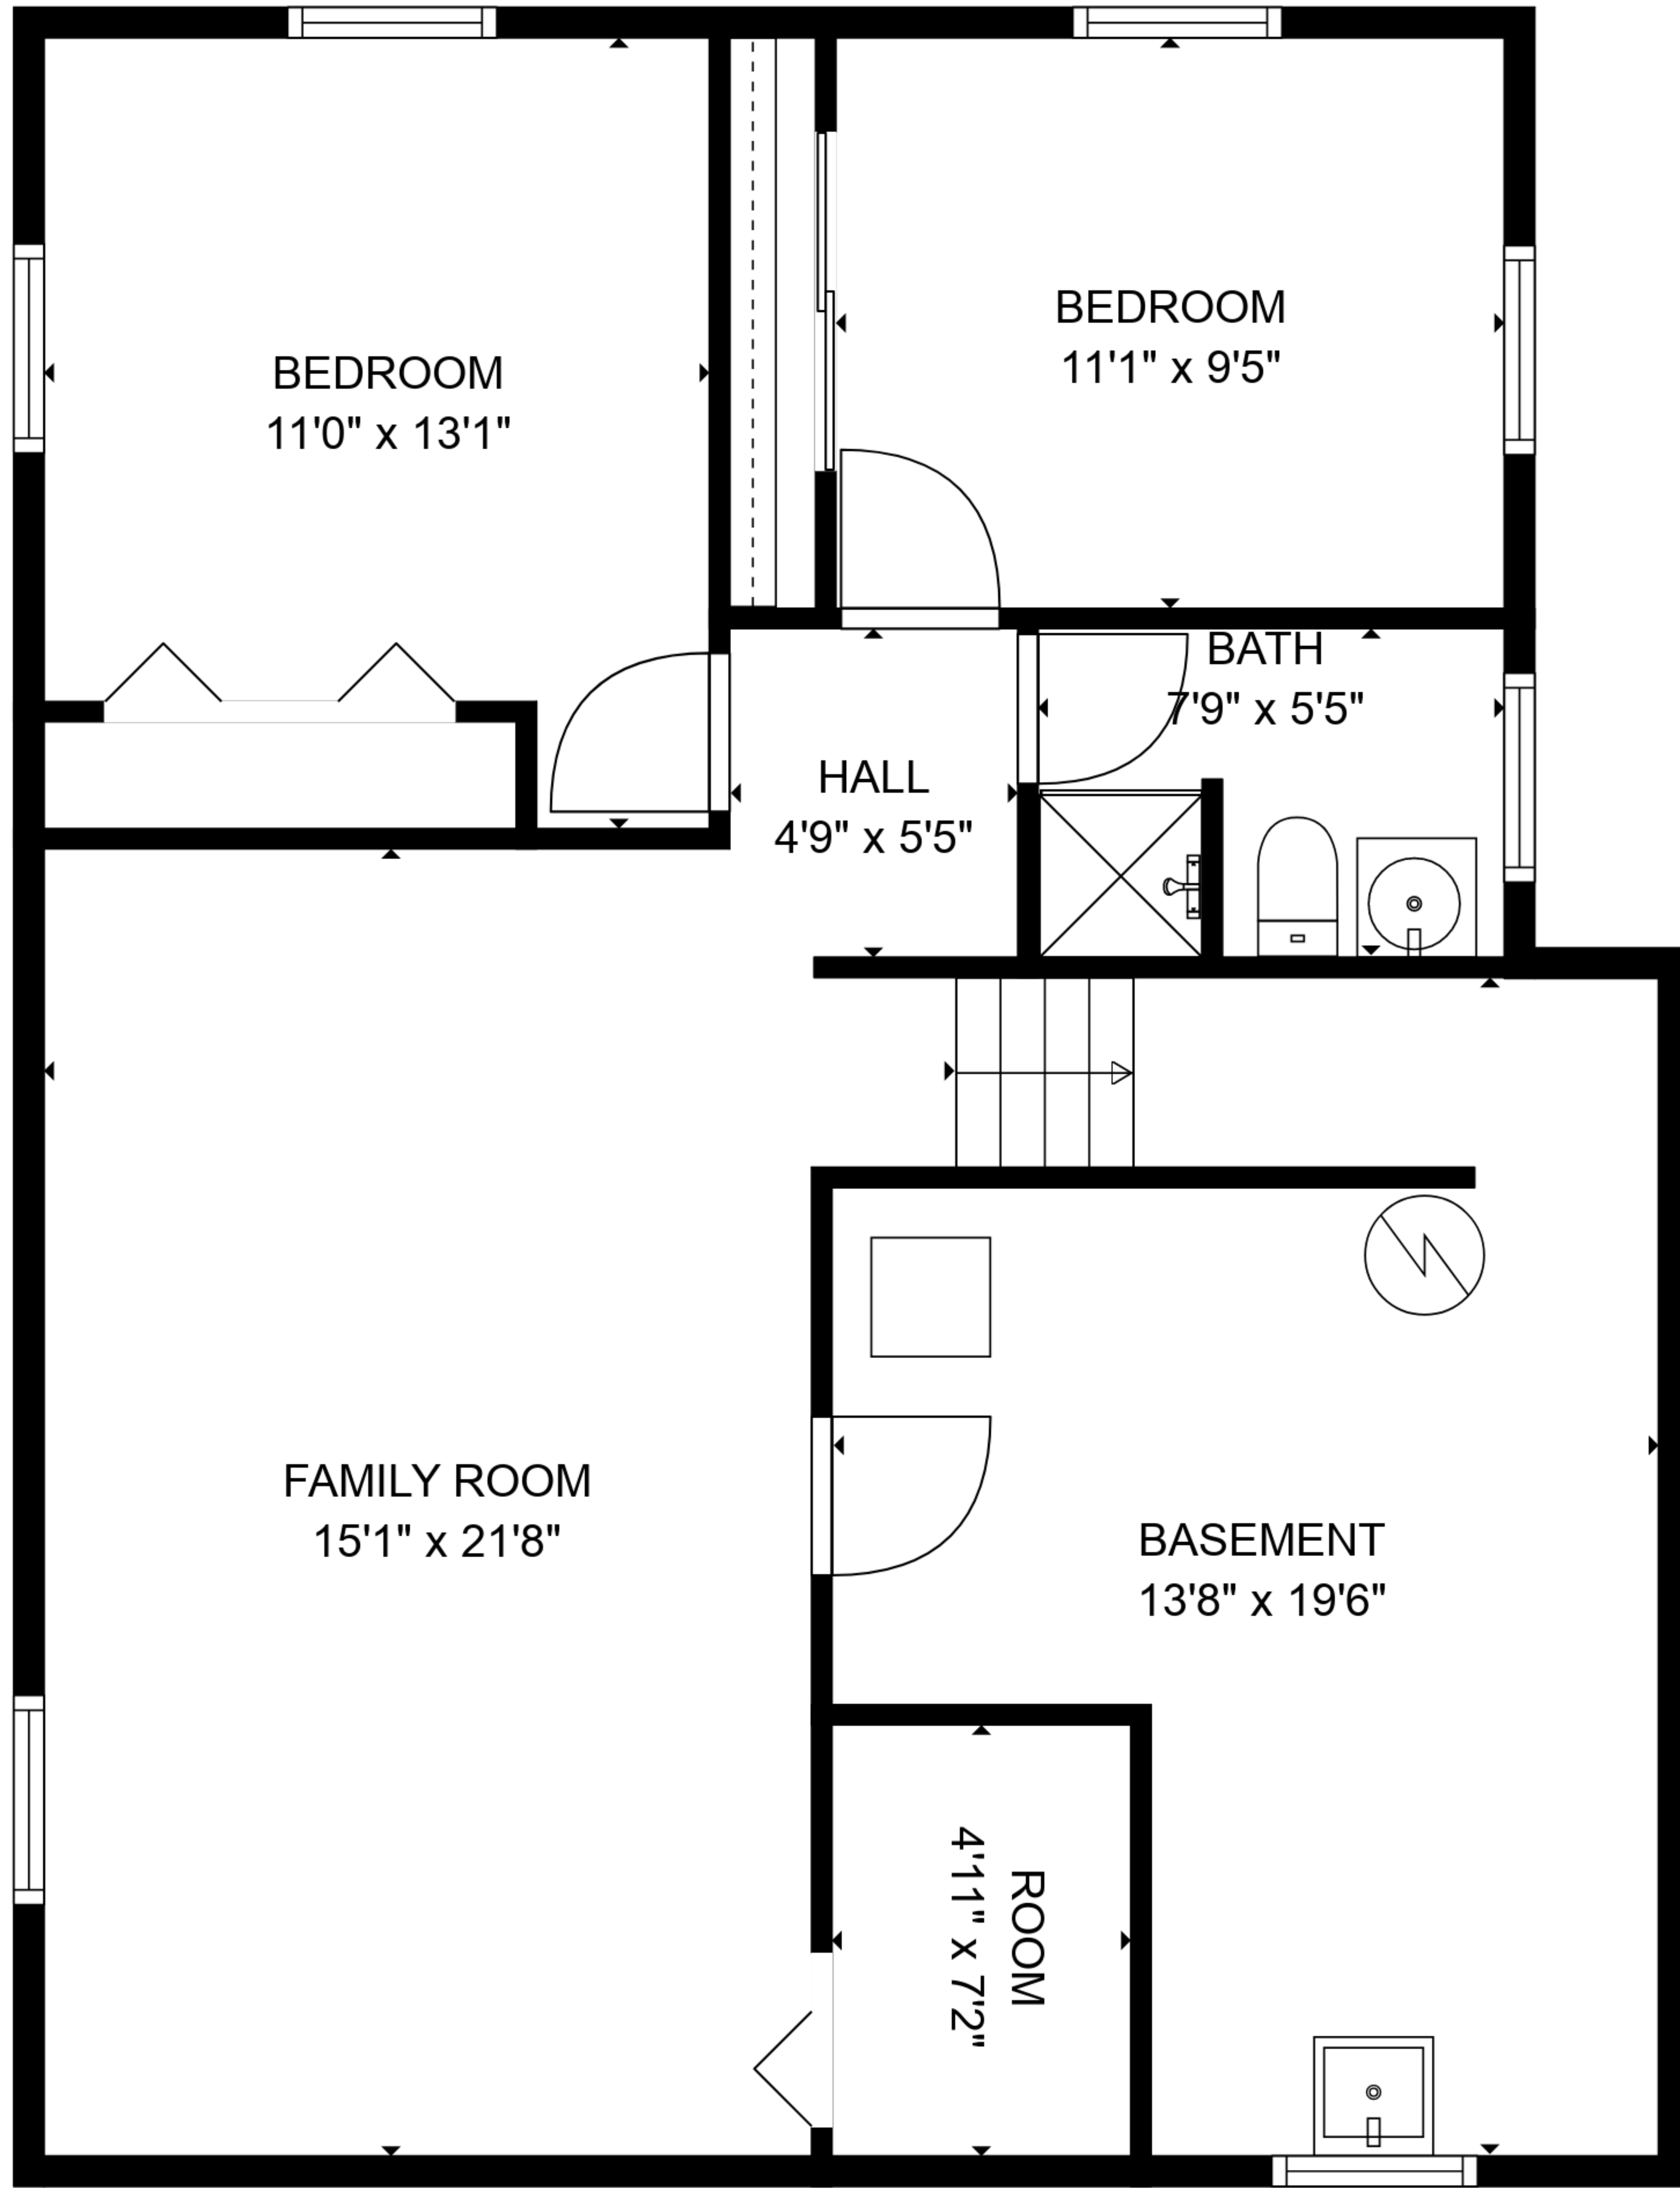

**TOTAL: 1585 sq. ft**

BELOW GROUND: 678 sq. ft, FLOOR 2: 907 sq. ft  
 EXCLUDED AREAS: BASEMENT: 220 sq. ft, SCREENED PORCH: 262 sq. ft

SIZES AND DIMENSIONS ARE APPROXIMATE, ACTUAL MAY VARY.

**TOTAL: 1585 sq. ft**

BELOW GROUND: 678 sq. ft, FLOOR 2: 907 sq. ft  
 EXCLUDED AREAS: BASEMENT: 220 sq. ft, SCREENED PORCH: 262 sq. ft

SIZES AND DIMENSIONS ARE APPROXIMATE, ACTUAL MAY VARY.

FLOOR 1

FLOOR 2

**TOTAL: 1585 sq. ft**  
 BELOW GROUND: 678 sq. ft, FLOOR 2: 907 sq. ft  
 EXCLUDED AREAS: BASEMENT: 220 sq. ft, SCREENED PORCH: 262 sq. ft

SIZES AND DIMENSIONS ARE APPROXIMATE, ACTUAL MAY VARY.