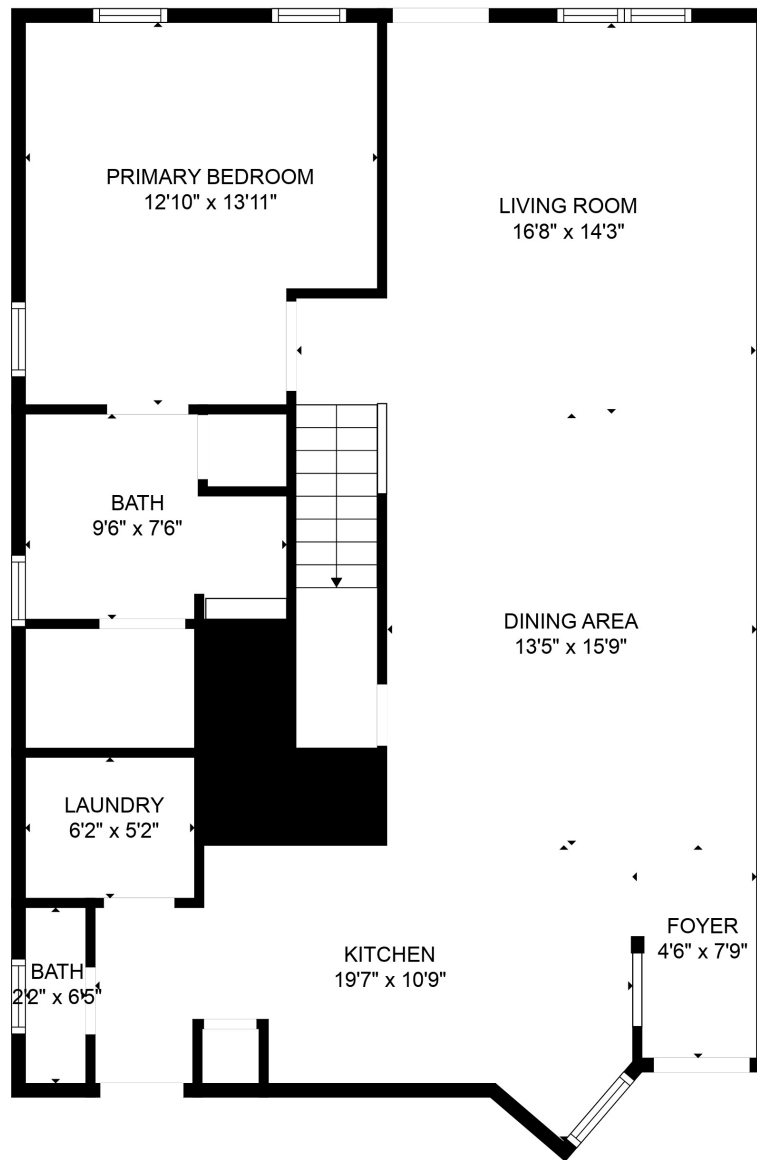

FLOOR 1

FLOOR 2

Total scanned area: 1708 sq. ft

SIZES AND DIMENSIONS ARE APPROXIMATE. ACTUAL MAY VARY.

Total scanned area: 1708 sq. ft

SIZES AND DIMENSIONS ARE APPROXIMATE. ACTUAL MAY VARY.

Total scanned area: 1708 sq. ft

SIZES AND DIMENSIONS ARE APPROXIMATE. ACTUAL MAY VARY.