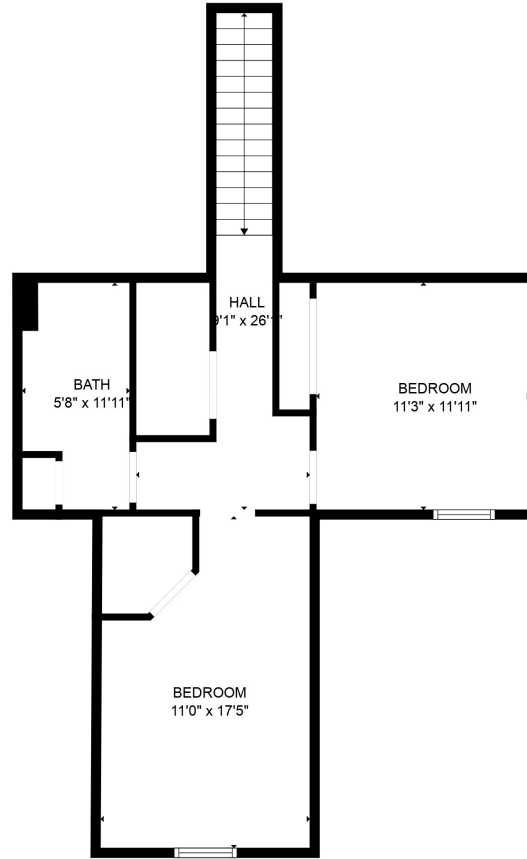

FLOOR 1

FLOOR 2

Total scanned area: 1708 sq. ft

SIZES AND DIMENSIONS ARE APPROXIMATE. ACTUAL MAY VARY.

Total scanned area: 1708 sq. ft

SIZES AND DIMENSIONS ARE APPROXIMATE. ACTUAL MAY VARY.

Total scanned area: 1708 sq. ft

SIZES AND DIMENSIONS ARE APPROXIMATE. ACTUAL MAY VARY.