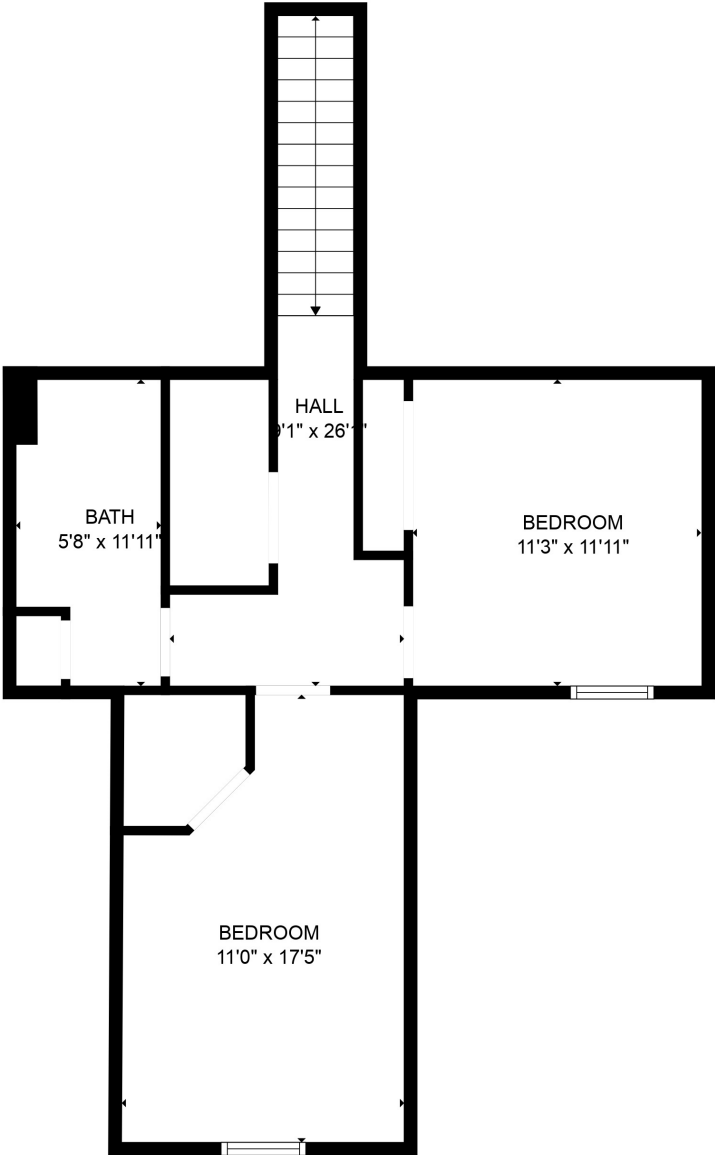

FLOOR 1

FLOOR 2

Total scanned area: 1708 sq. ft

SIZES AND DIMENSIONS ARE APPROXIMATE. ACTUAL MAY VARY.

Total scanned area: 1708 sq. ft

SIZES AND DIMENSIONS ARE APPROXIMATE. ACTUAL MAY VARY.

Total scanned area: 1708 sq. ft

SIZES AND DIMENSIONS ARE APPROXIMATE. ACTUAL MAY VARY.