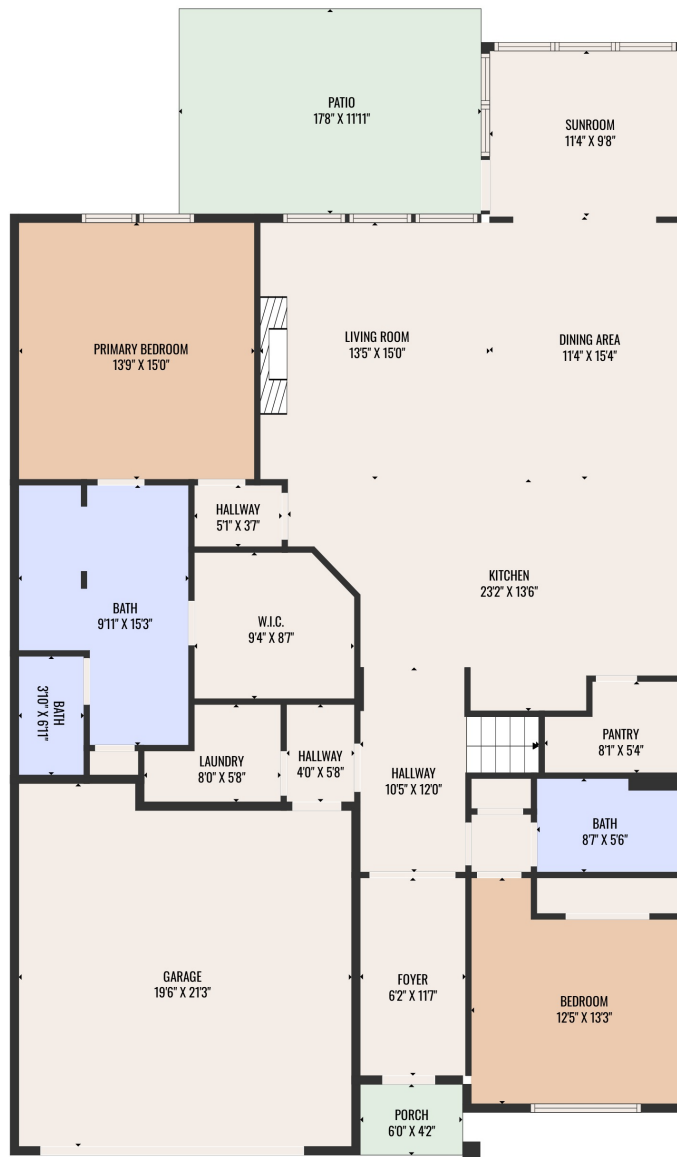

FLOOR 1

FLOOR 2

Estimated areas

GLA FLOOR 1: 1842 sq. ft, excluded 653 sq. ft  
 GLA FLOOR 2: 613 sq. ft, excluded 111 sq. ft  
 Total GLA 2455 sq. ft, total scanned area 3219 sq. ft

Complies With Ansi Standards. Sizes And Dimensions Are Approximate, Actual May Vary.

**Estimated areas**

GLA FLOOR 1: 1842 sq. ft, excluded 653 sq. ft  
GLA FLOOR 2: 613 sq. ft, excluded 111 sq. ft  
Total GLA 2455 sq. ft, total scanned area 3219 sq. ft

Complies With Ansi Standards. Sizes And Dimensions Are Approximate, Actual May Vary.

### Estimated areas

GLA FLOOR 1: 1842 sq. ft, excluded 653 sq. ft  
 GLA FLOOR 2: 613 sq. ft, excluded 111 sq. ft  
 Total GLA 2455 sq. ft, total scanned area 3219 sq. ft

Complies With Ansi Standards. Sizes And Dimensions Are Approximate, Actual May Vary.