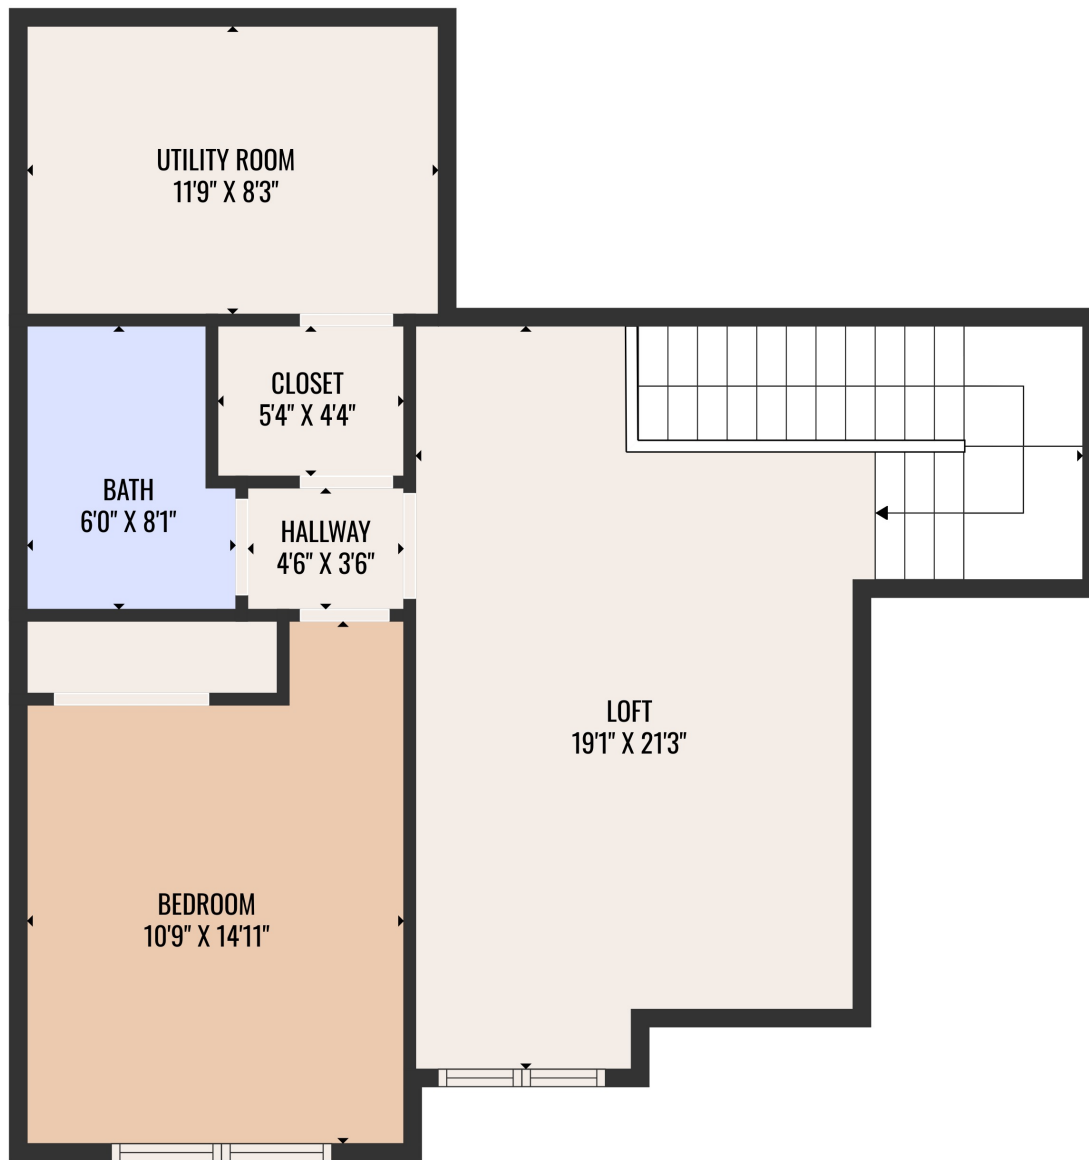

FLOOR 1

FLOOR 2

Estimated areas

GLA FLOOR 1: 1842 sq. ft, excluded 653 sq. ft  
 GLA FLOOR 2: 613 sq. ft, excluded 111 sq. ft  
 Total GLA 2455 sq. ft, total scanned area 3219 sq. ft

Complies With Ansi Standards. Sizes And Dimensions Are Approximate, Actual May Vary.

**Estimated areas**

GLA FLOOR 1: 1842 sq. ft, excluded 653 sq. ft  
GLA FLOOR 2: 613 sq. ft, excluded 111 sq. ft  
Total GLA 2455 sq. ft, total scanned area 3219 sq. ft

Complies With Ansi Standards. Sizes And Dimensions Are Approximate, Actual May Vary.

### Estimated areas

GLA FLOOR 1: 1842 sq. ft, excluded 653 sq. ft  
 GLA FLOOR 2: 613 sq. ft, excluded 111 sq. ft  
 Total GLA 2455 sq. ft, total scanned area 3219 sq. ft

Complies With Ansi Standards. Sizes And Dimensions Are Approximate, Actual May Vary.