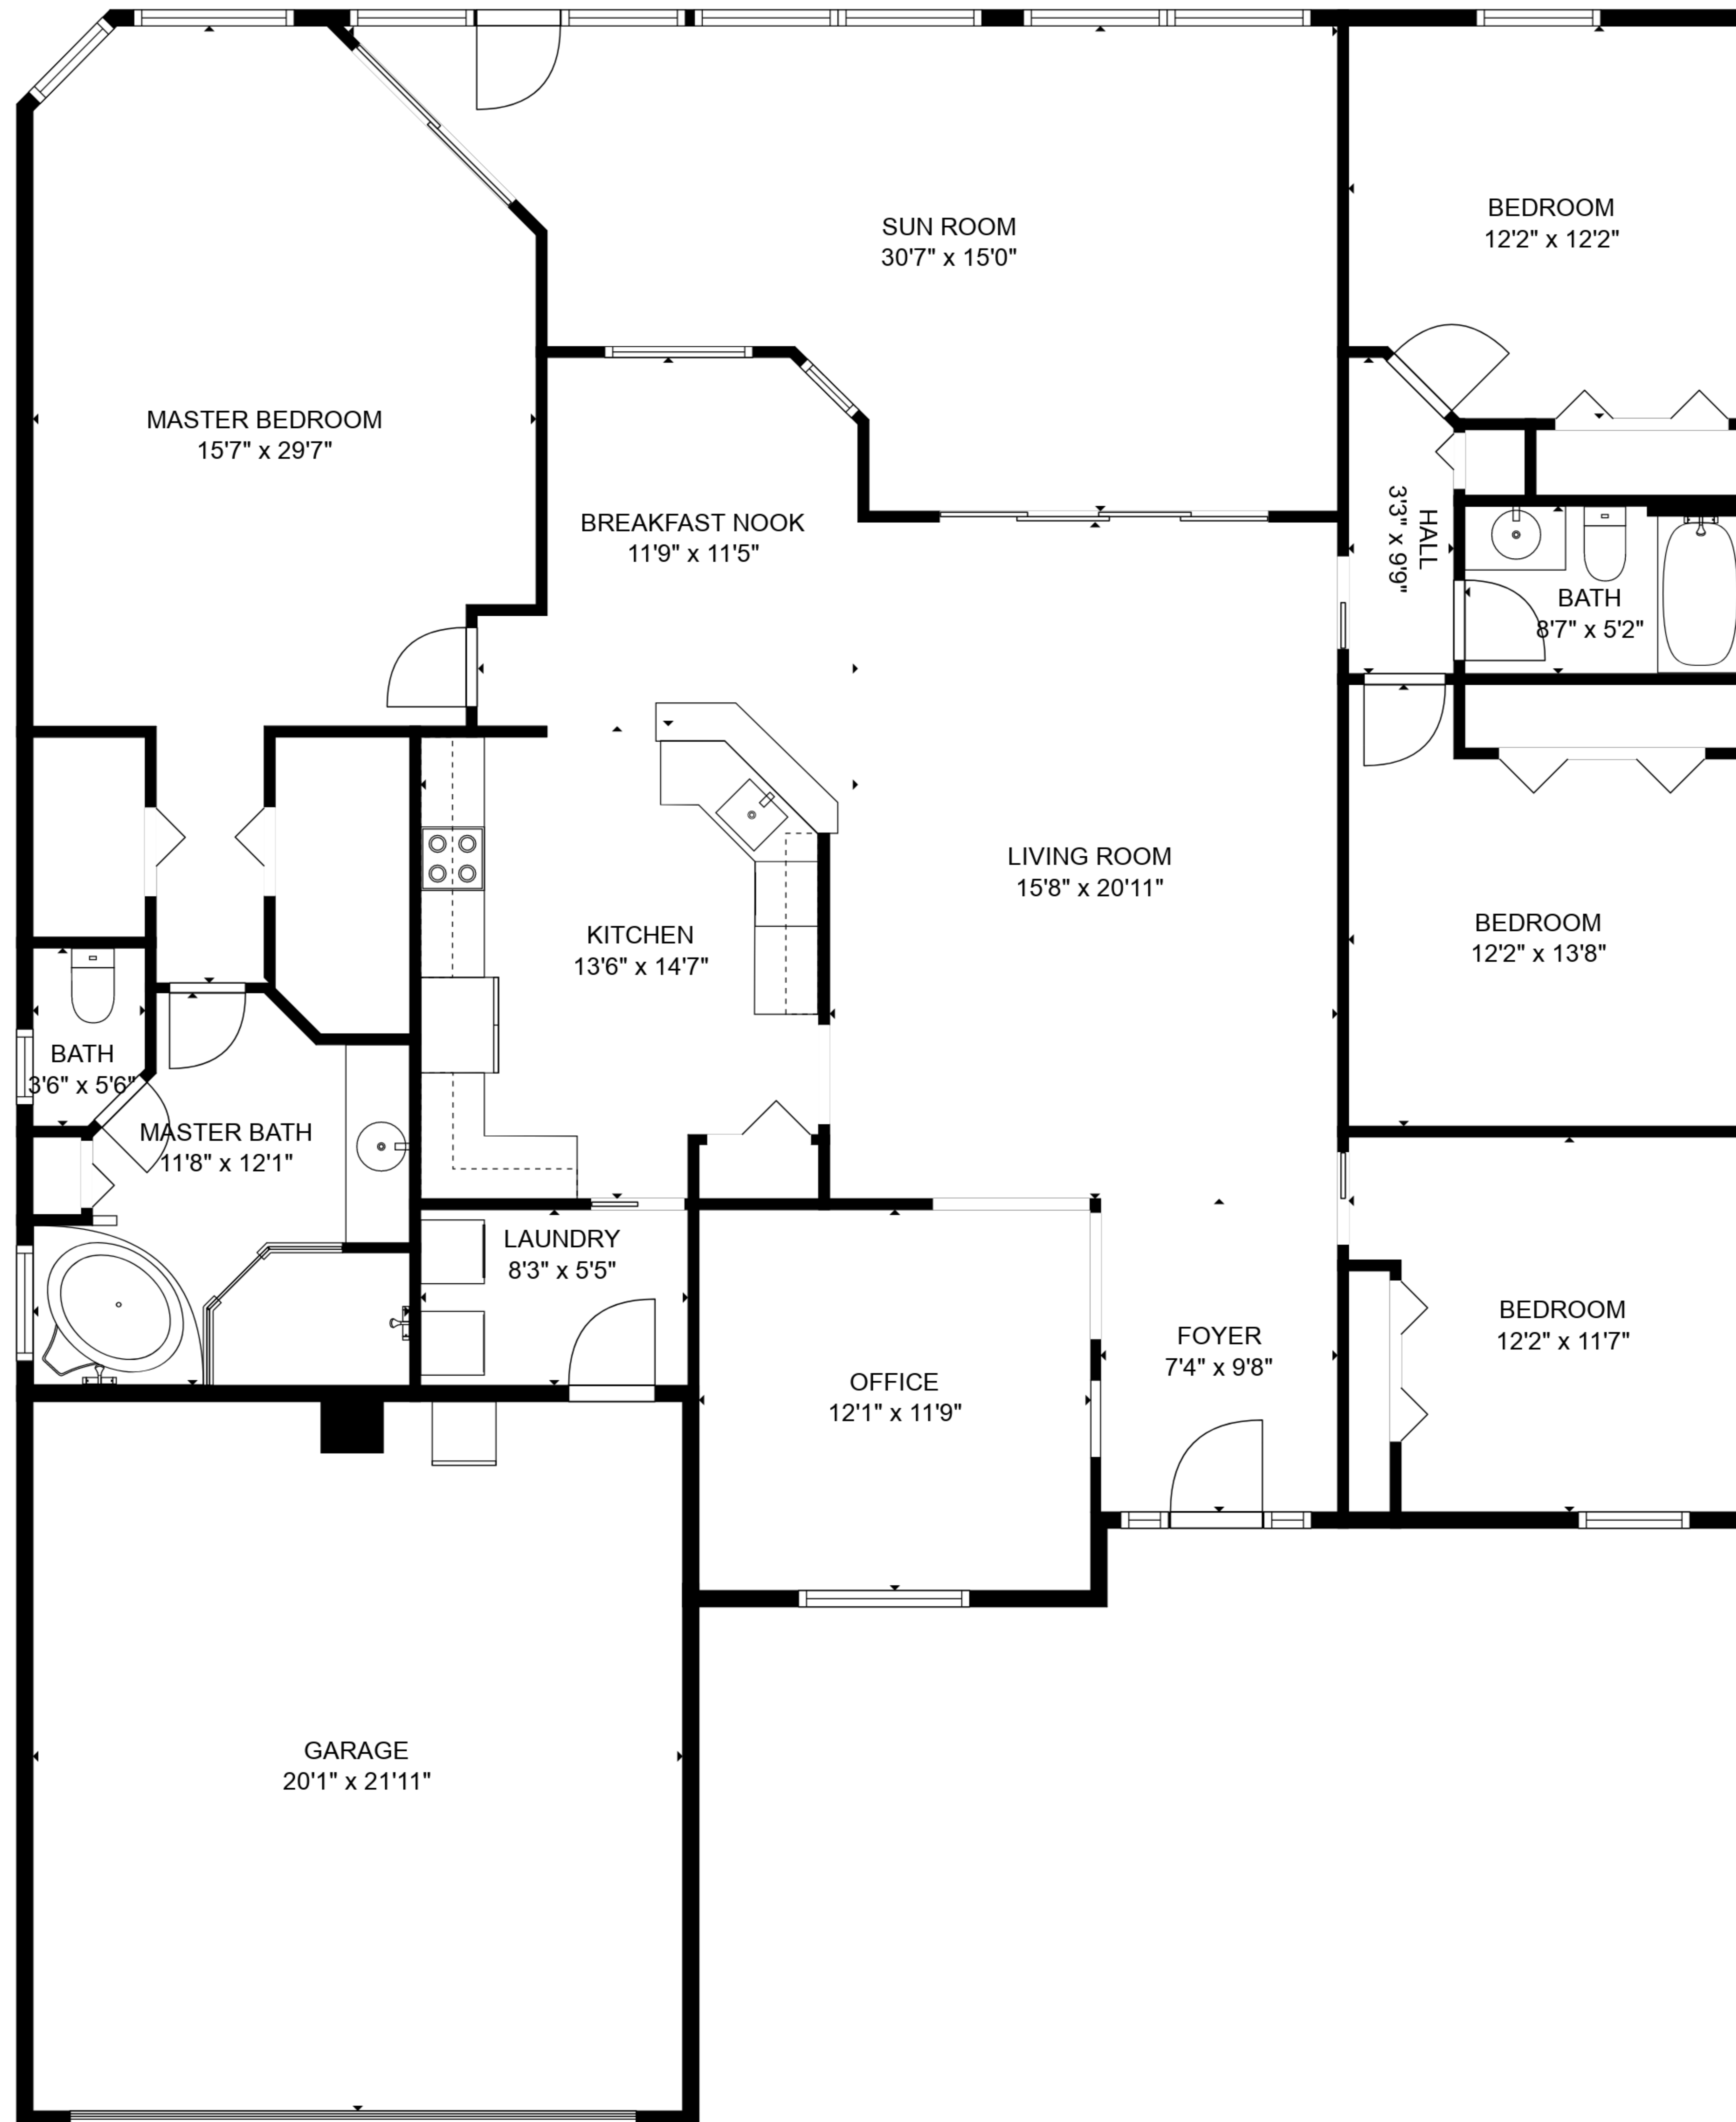

TOTAL: 2372 sq. ft
 FLOOR 1: 2372 sq. ft
 EXCLUDED AREAS: GARAGE: 440 sq. ft

SIZES AND DIMENSIONS ARE APPROXIMATE, DEEMED HIGHLY RELIABLE BUT NOT GUARANTEED.

TOTAL: 2372 sq. ft
 FLOOR 1: 2372 sq. ft
 EXCLUDED AREAS: GARAGE: 440 sq. ft

SIZES AND DIMENSIONS ARE APPROXIMATE, DEEMED HIGHLY RELIABLE BUT NOT GUARANTEED.