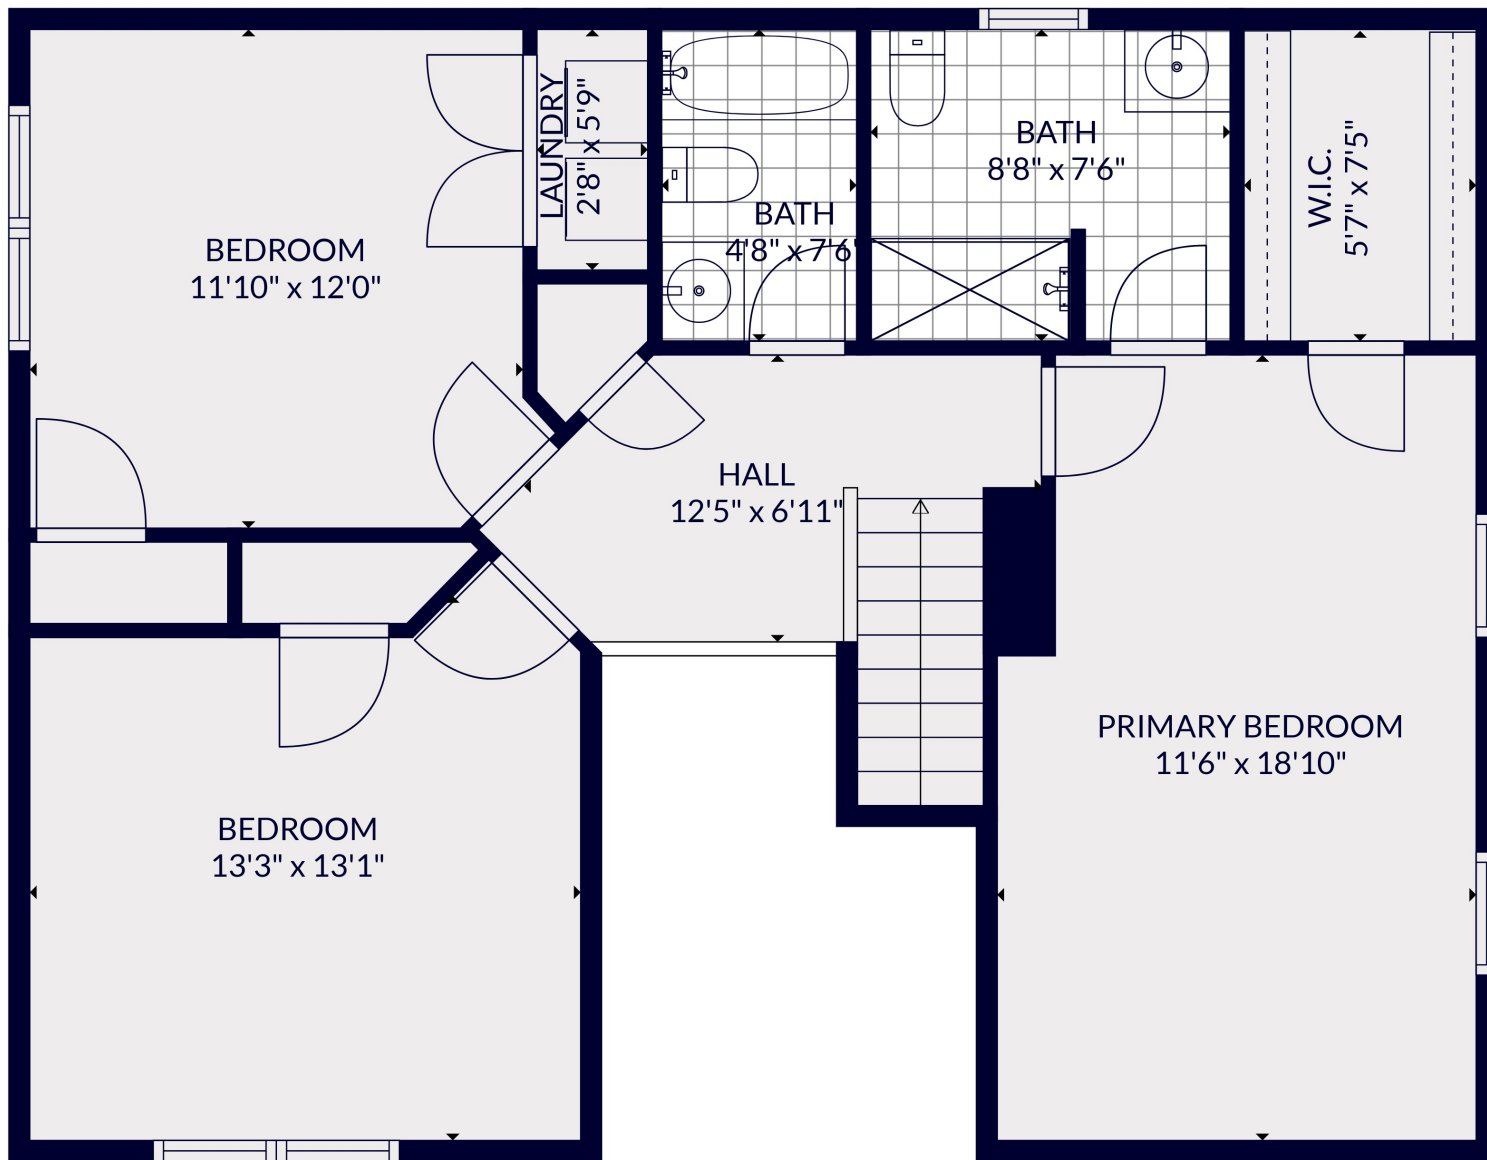

Total scanned area: 3663 sq. ft

MEASUREMENTS ARE CALCULATED BY CUBICASA TECHNOLOGY. DEEMED HIGHLY RELIABLE BUT NOT GUARANTEED.

Total scanned area: 3663 sq. ft

MEASUREMENTS ARE CALCULATED BY CUBICASA TECHNOLOGY. DEEMED HIGHLY RELIABLE BUT NOT GUARANTEED.