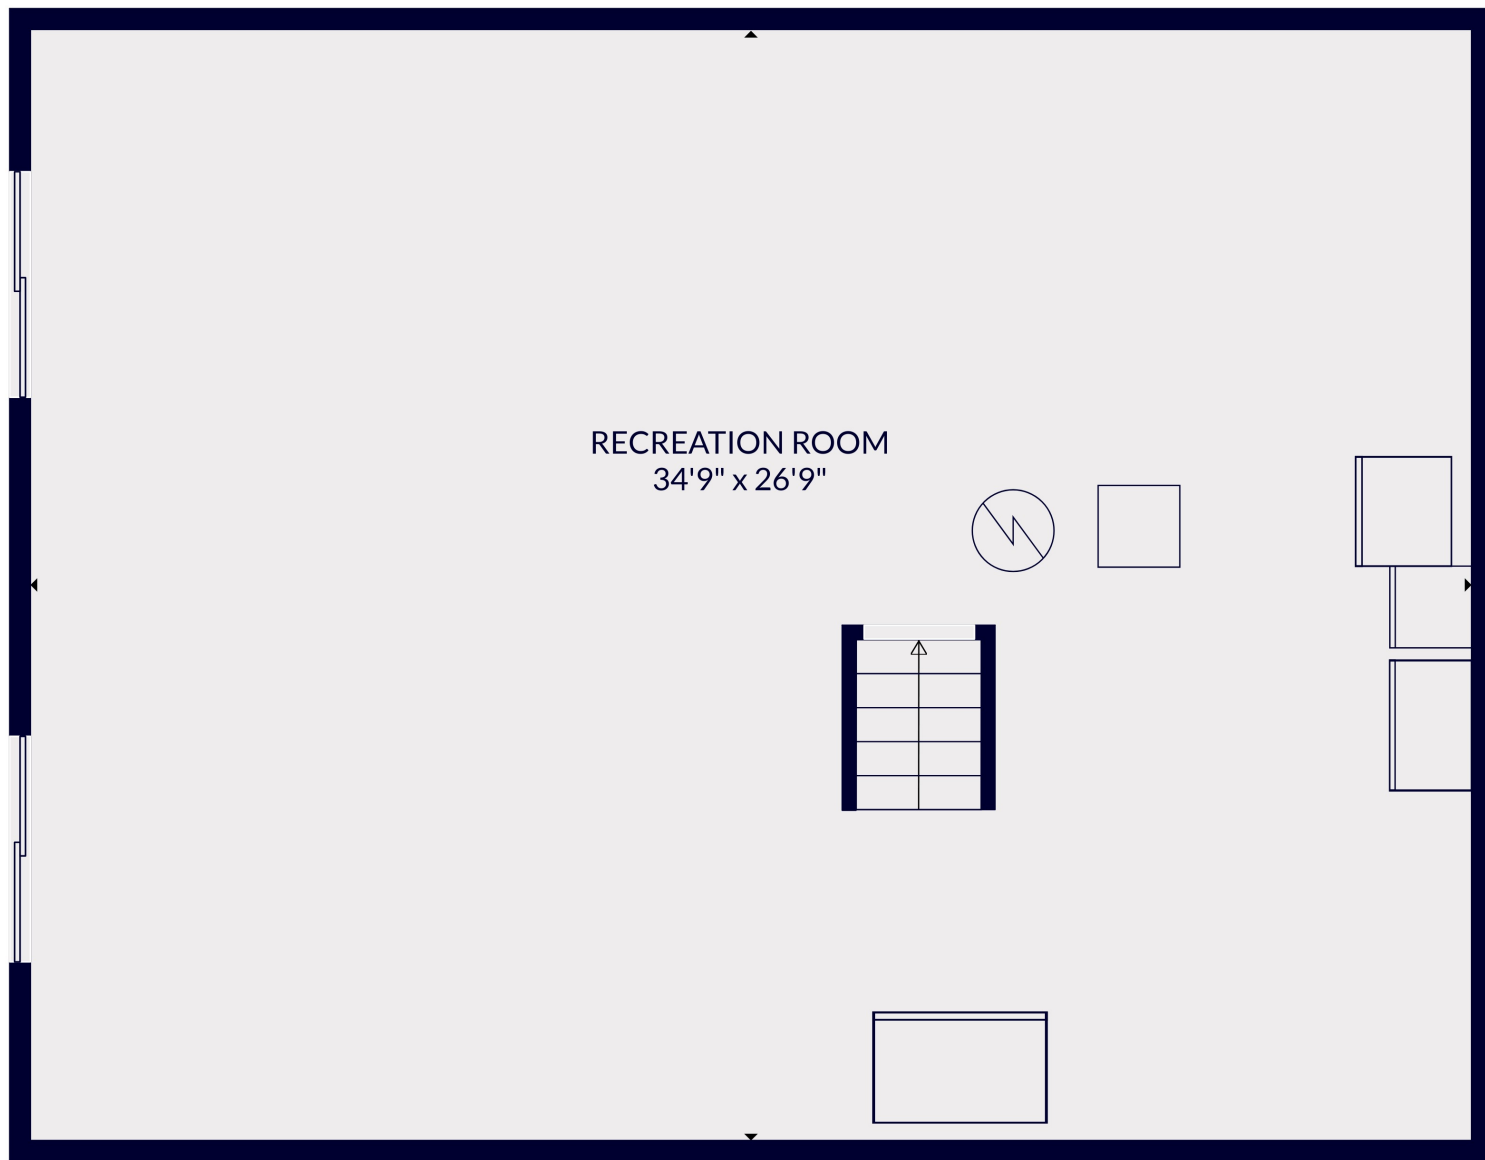

Total scanned area: 3663 sq. ft

MEASUREMENTS ARE CALCULATED BY CUBICASA TECHNOLOGY. DEEMED HIGHLY RELIABLE BUT NOT GUARANTEED.

Total scanned area: 3663 sq. ft

MEASUREMENTS ARE CALCULATED BY CUBICASA TECHNOLOGY. DEEMED HIGHLY RELIABLE BUT NOT GUARANTEED.