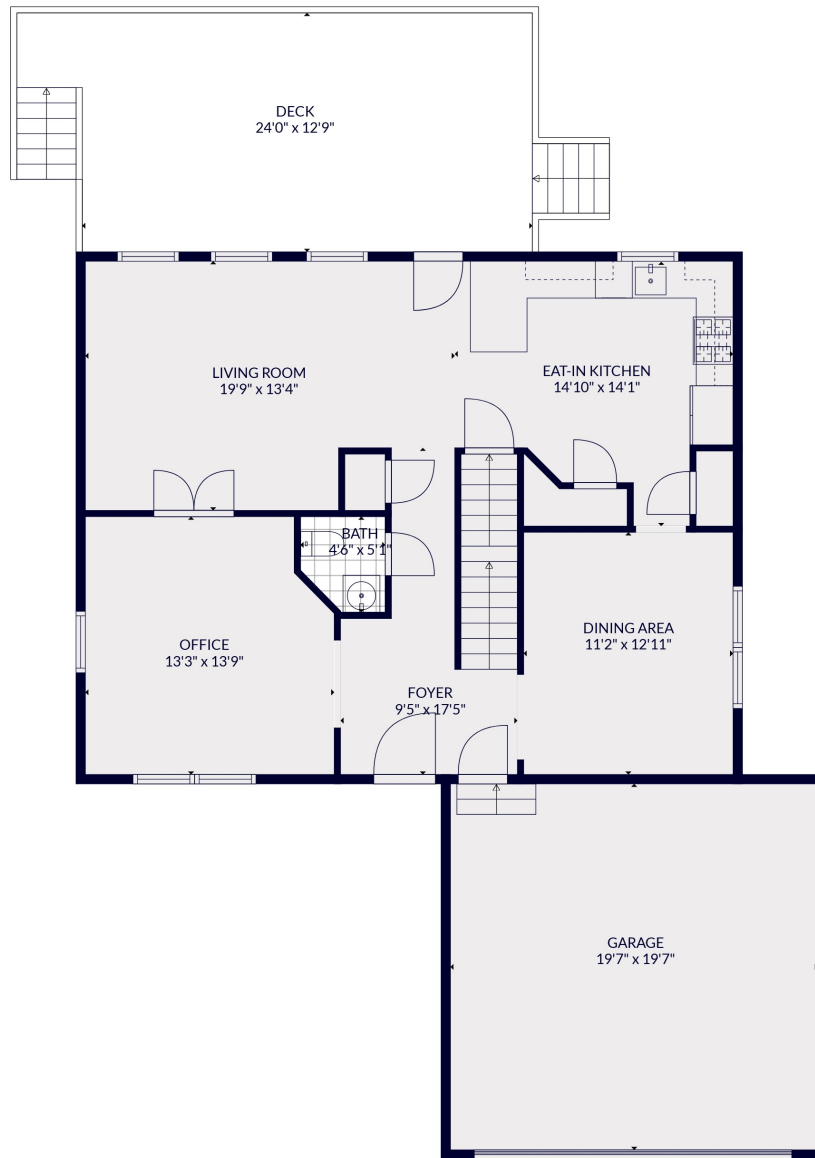

Total scanned area: 3663 sq. ft

MEASUREMENTS ARE CALCULATED BY CUBICASA TECHNOLOGY. DEEMED HIGHLY RELIABLE BUT NOT GUARANTEED.

Total scanned area: 3663 sq. ft

MEASUREMENTS ARE CALCULATED BY CUBICASA TECHNOLOGY. DEEMED HIGHLY RELIABLE BUT NOT GUARANTEED.