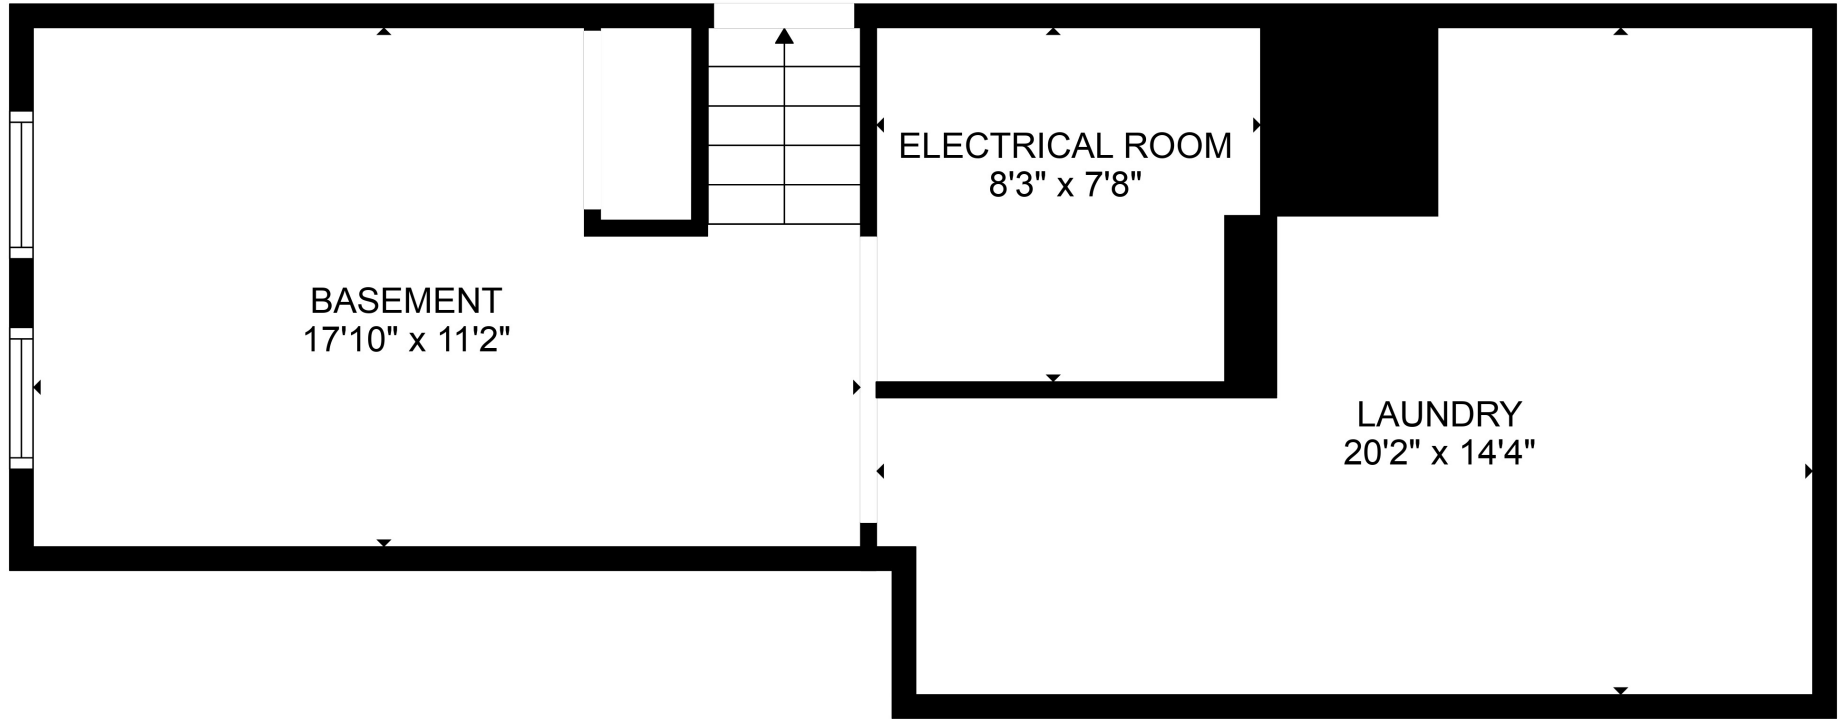

TOTAL: 1959 sq. ft

Below Ground: 426 sq. ft, Below Ground: 484 sq. ft, FLOOR 3: 605 sq. ft, FLOOR 4: 444 sq. ft
 EXCLUDED AREAS: ELECTRICAL ROOM: 63 sq. ft, FIREPLACE: 7 sq. ft, GARAGE: 459 sq. ft

MEASUREMENTS ARE CALCULATED BY CUBICASA TECHNOLOGY. DEEMED HIGHLY RELIABLE BUT NOT GUARANTEED.