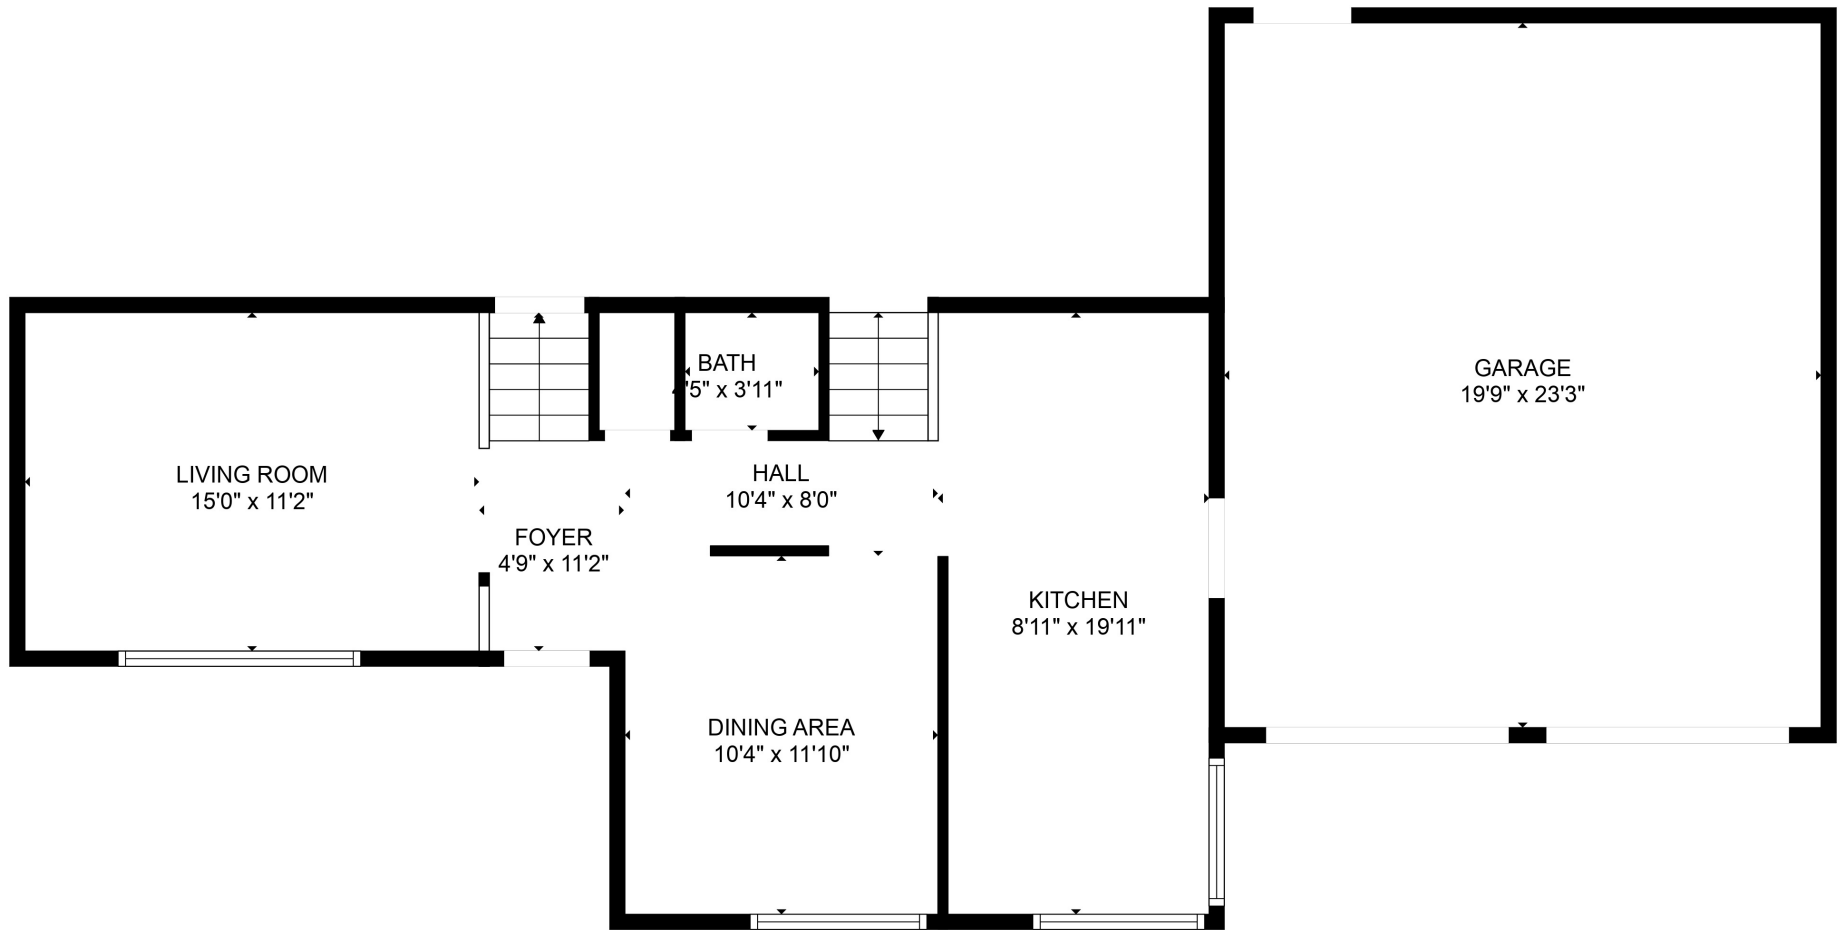

TOTAL: 1959 sq. ft

Below Ground: 426 sq. ft, Below Ground: 484 sq. ft, FLOOR 3: 605 sq. ft, FLOOR 4: 444 sq. ft
 EXCLUDED AREAS: ELECTRICAL ROOM: 63 sq. ft, FIREPLACE: 7 sq. ft, GARAGE: 459 sq. ft

MEASUREMENTS ARE CALCULATED BY CUBICASA TECHNOLOGY. DEEMED HIGHLY RELIABLE BUT NOT GUARANTEED.