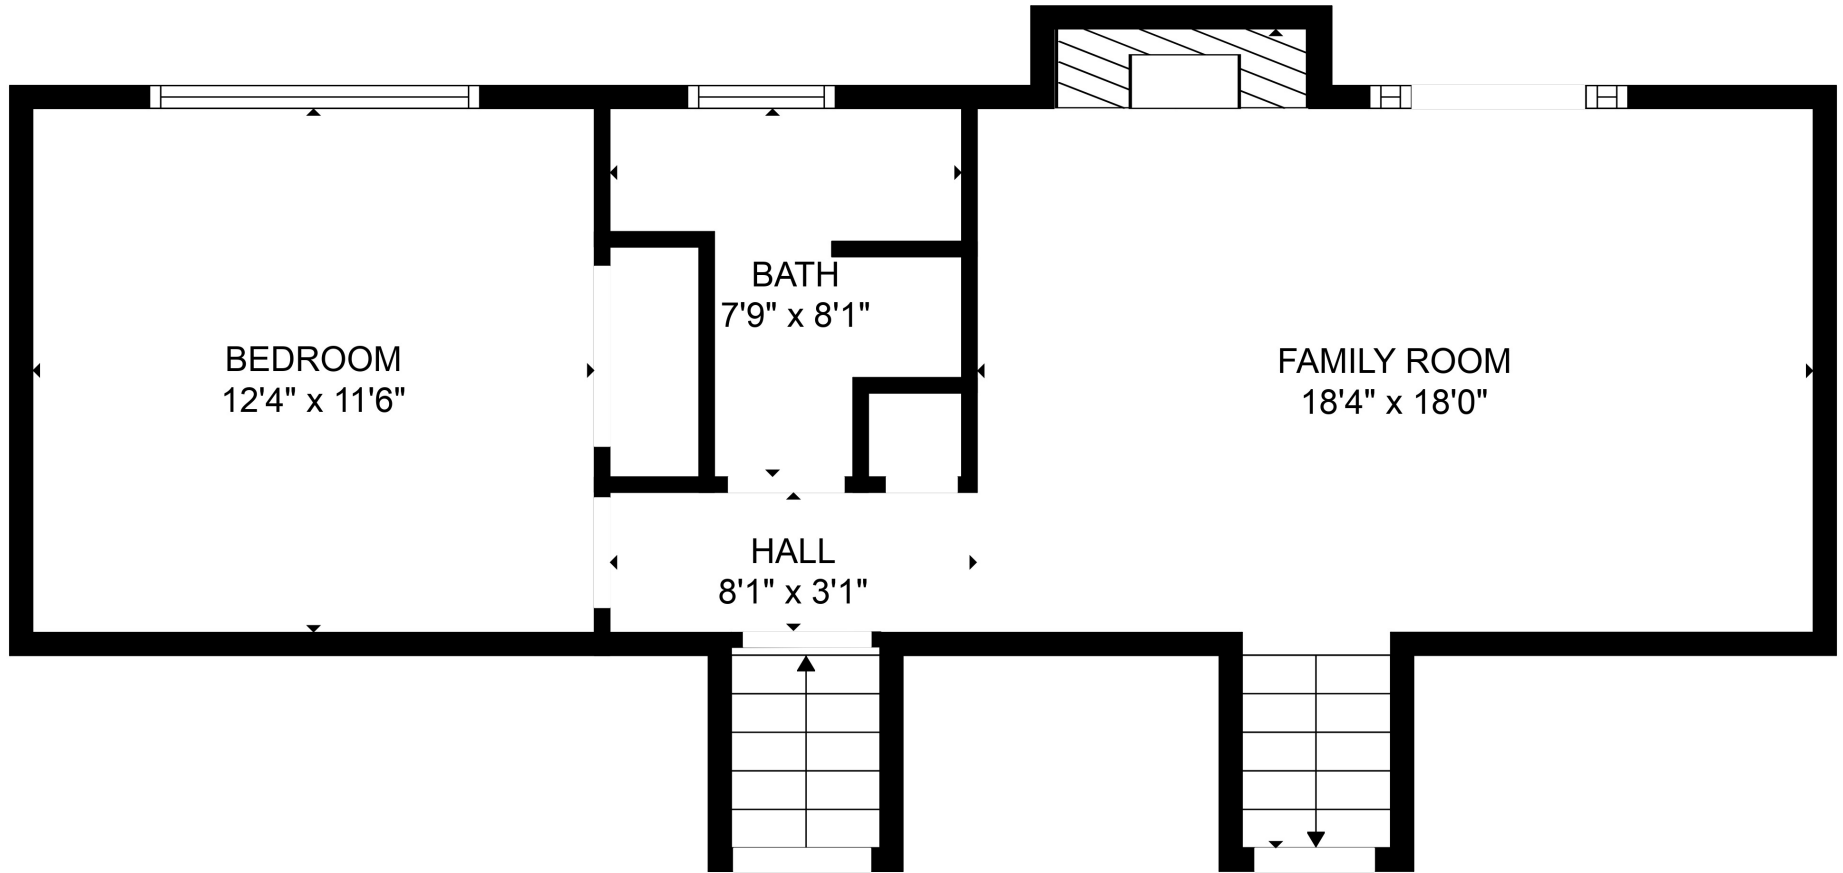

TOTAL: 1959 sq. ft

Below Ground: 426 sq. ft, Below Ground: 484 sq. ft, FLOOR 3: 605 sq. ft, FLOOR 4: 444 sq. ft
 EXCLUDED AREAS: ELECTRICAL ROOM: 63 sq. ft, FIREPLACE: 7 sq. ft, GARAGE: 459 sq. ft

MEASUREMENTS ARE CALCULATED BY CUBICASA TECHNOLOGY. DEEMED HIGHLY RELIABLE BUT NOT GUARANTEED.