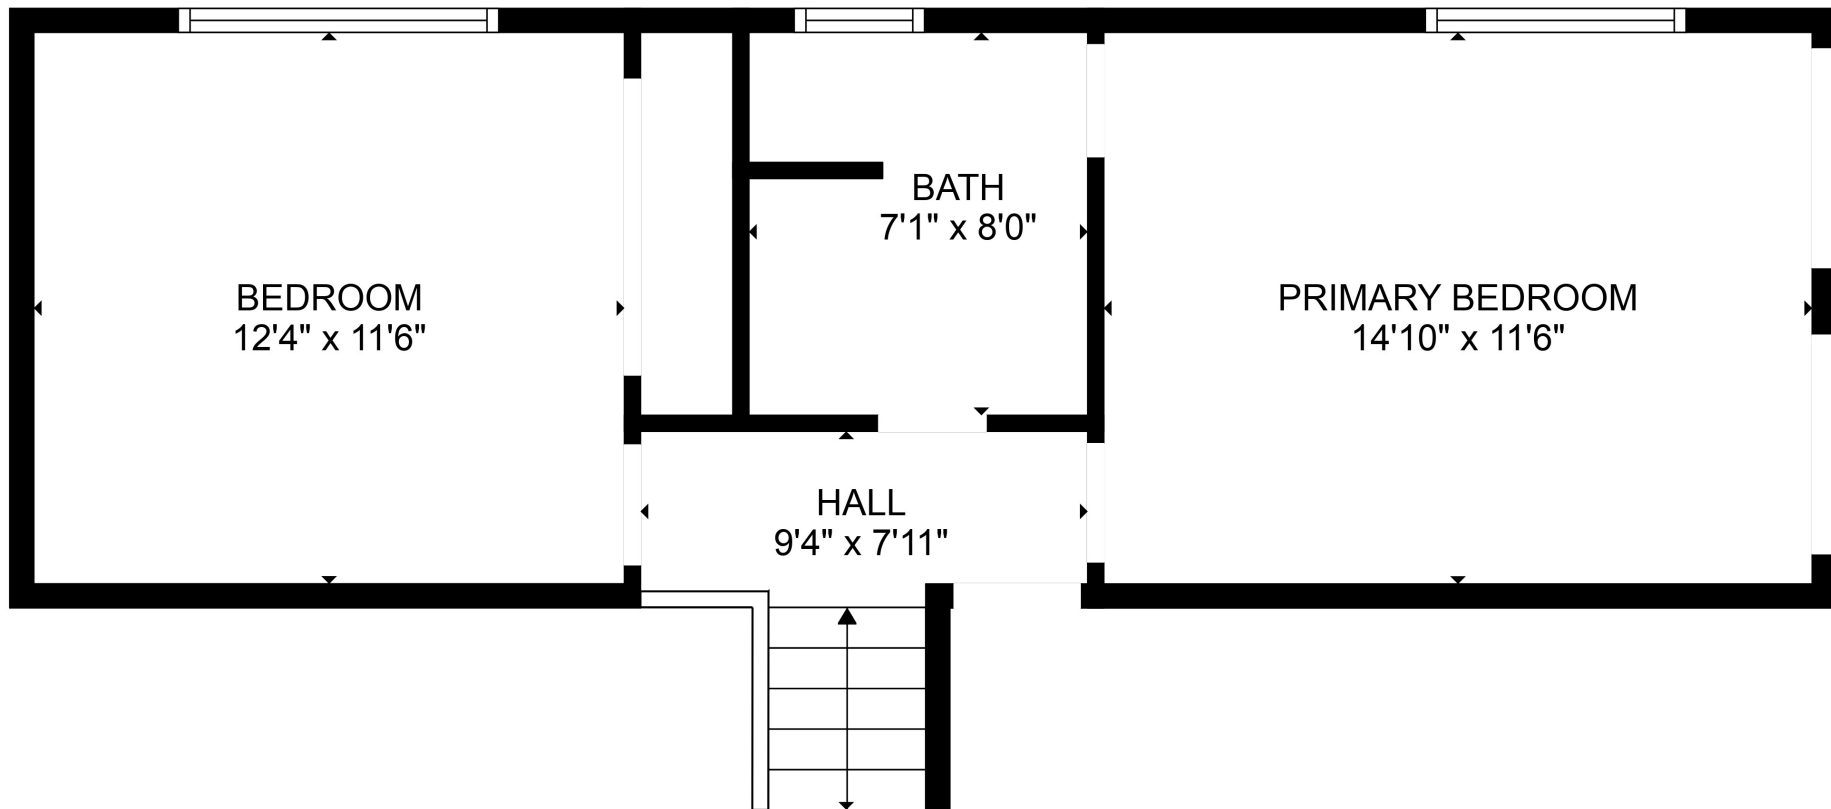

TOTAL: 1959 sq. ft

Below Ground: 426 sq. ft, Below Ground: 484 sq. ft, FLOOR 3: 605 sq. ft, FLOOR 4: 444 sq. ft
 EXCLUDED AREAS: ELECTRICAL ROOM: 63 sq. ft, FIREPLACE: 7 sq. ft, GARAGE: 459 sq. ft

MEASUREMENTS ARE CALCULATED BY CUBICASA TECHNOLOGY. DEEMED HIGHLY RELIABLE BUT NOT GUARANTEED.