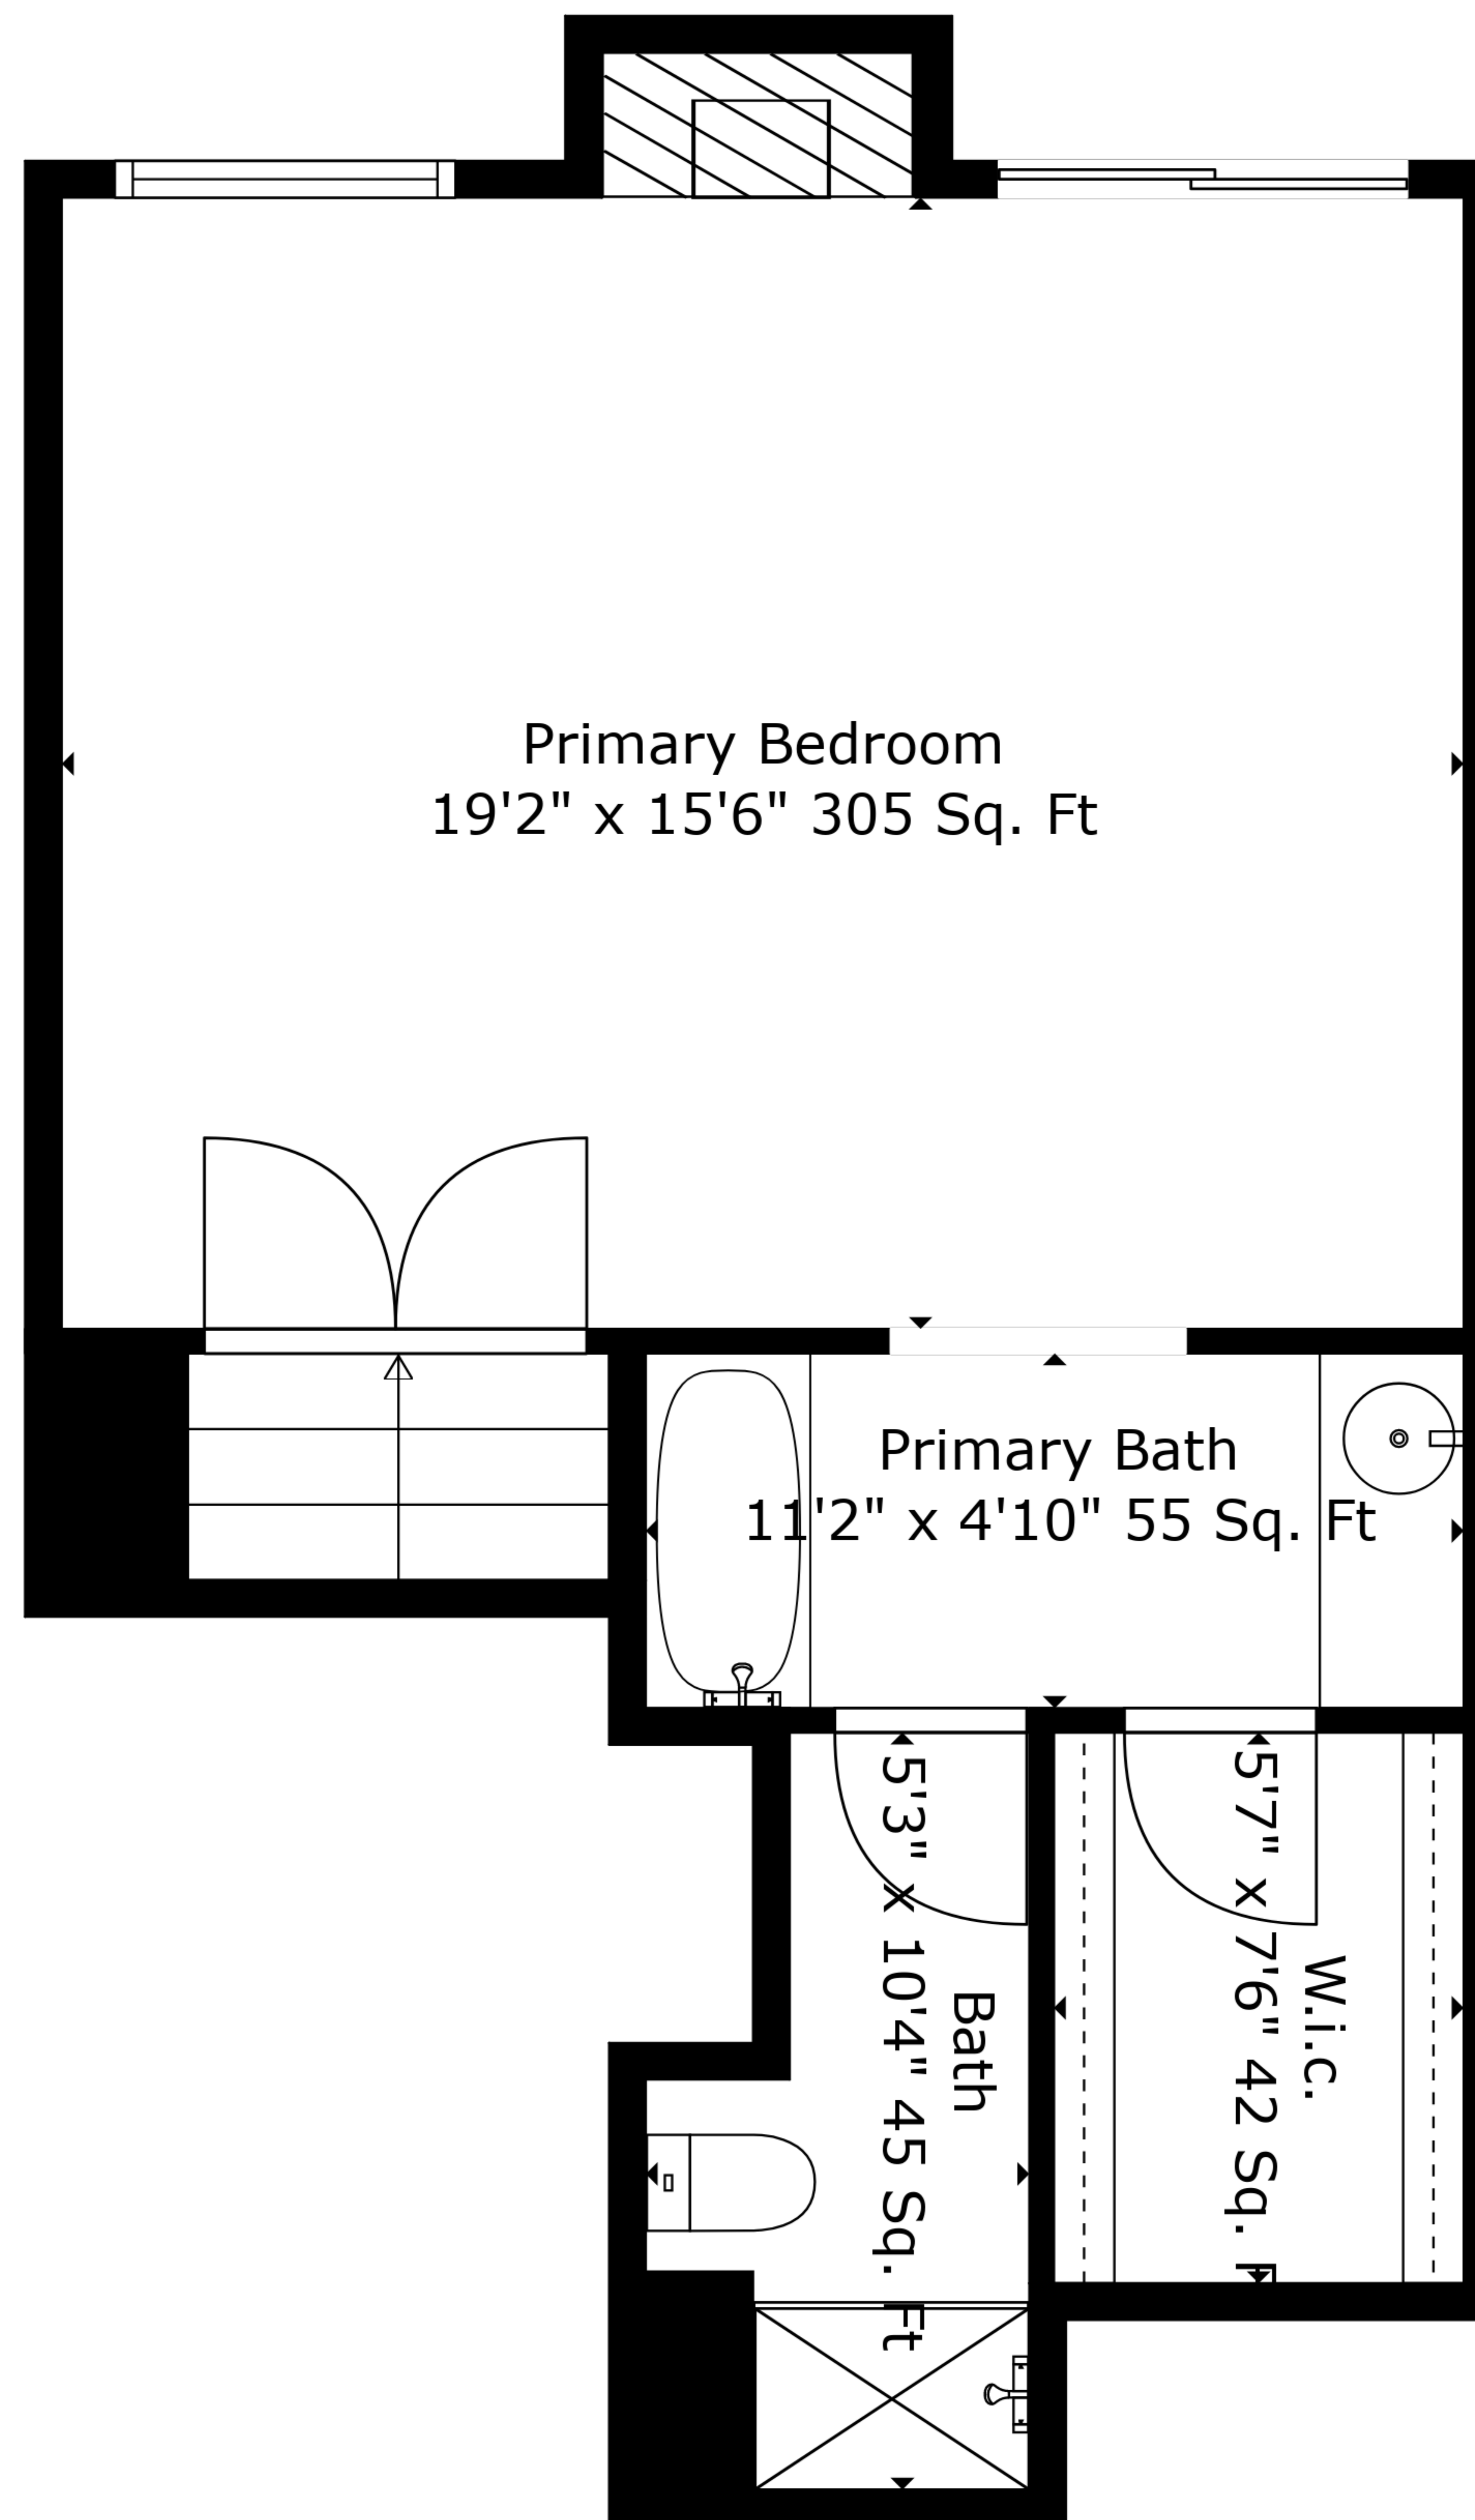

TOTAL: 2463 sq. ft

BELOW GROUND: 783 sq. ft, FLOOR 2: 823 sq. ft, FLOOR 3: 379 sq. ft, FLOOR 4: 478 sq. ft
 EXCLUDED AREAS: GARAGE: 217 sq. ft, FIREPLACE: 20 sq. ft, BAY WINDOW: 7 sq. ft

Measurements Are Deemed Highly Reliable But Not Guaranteed.