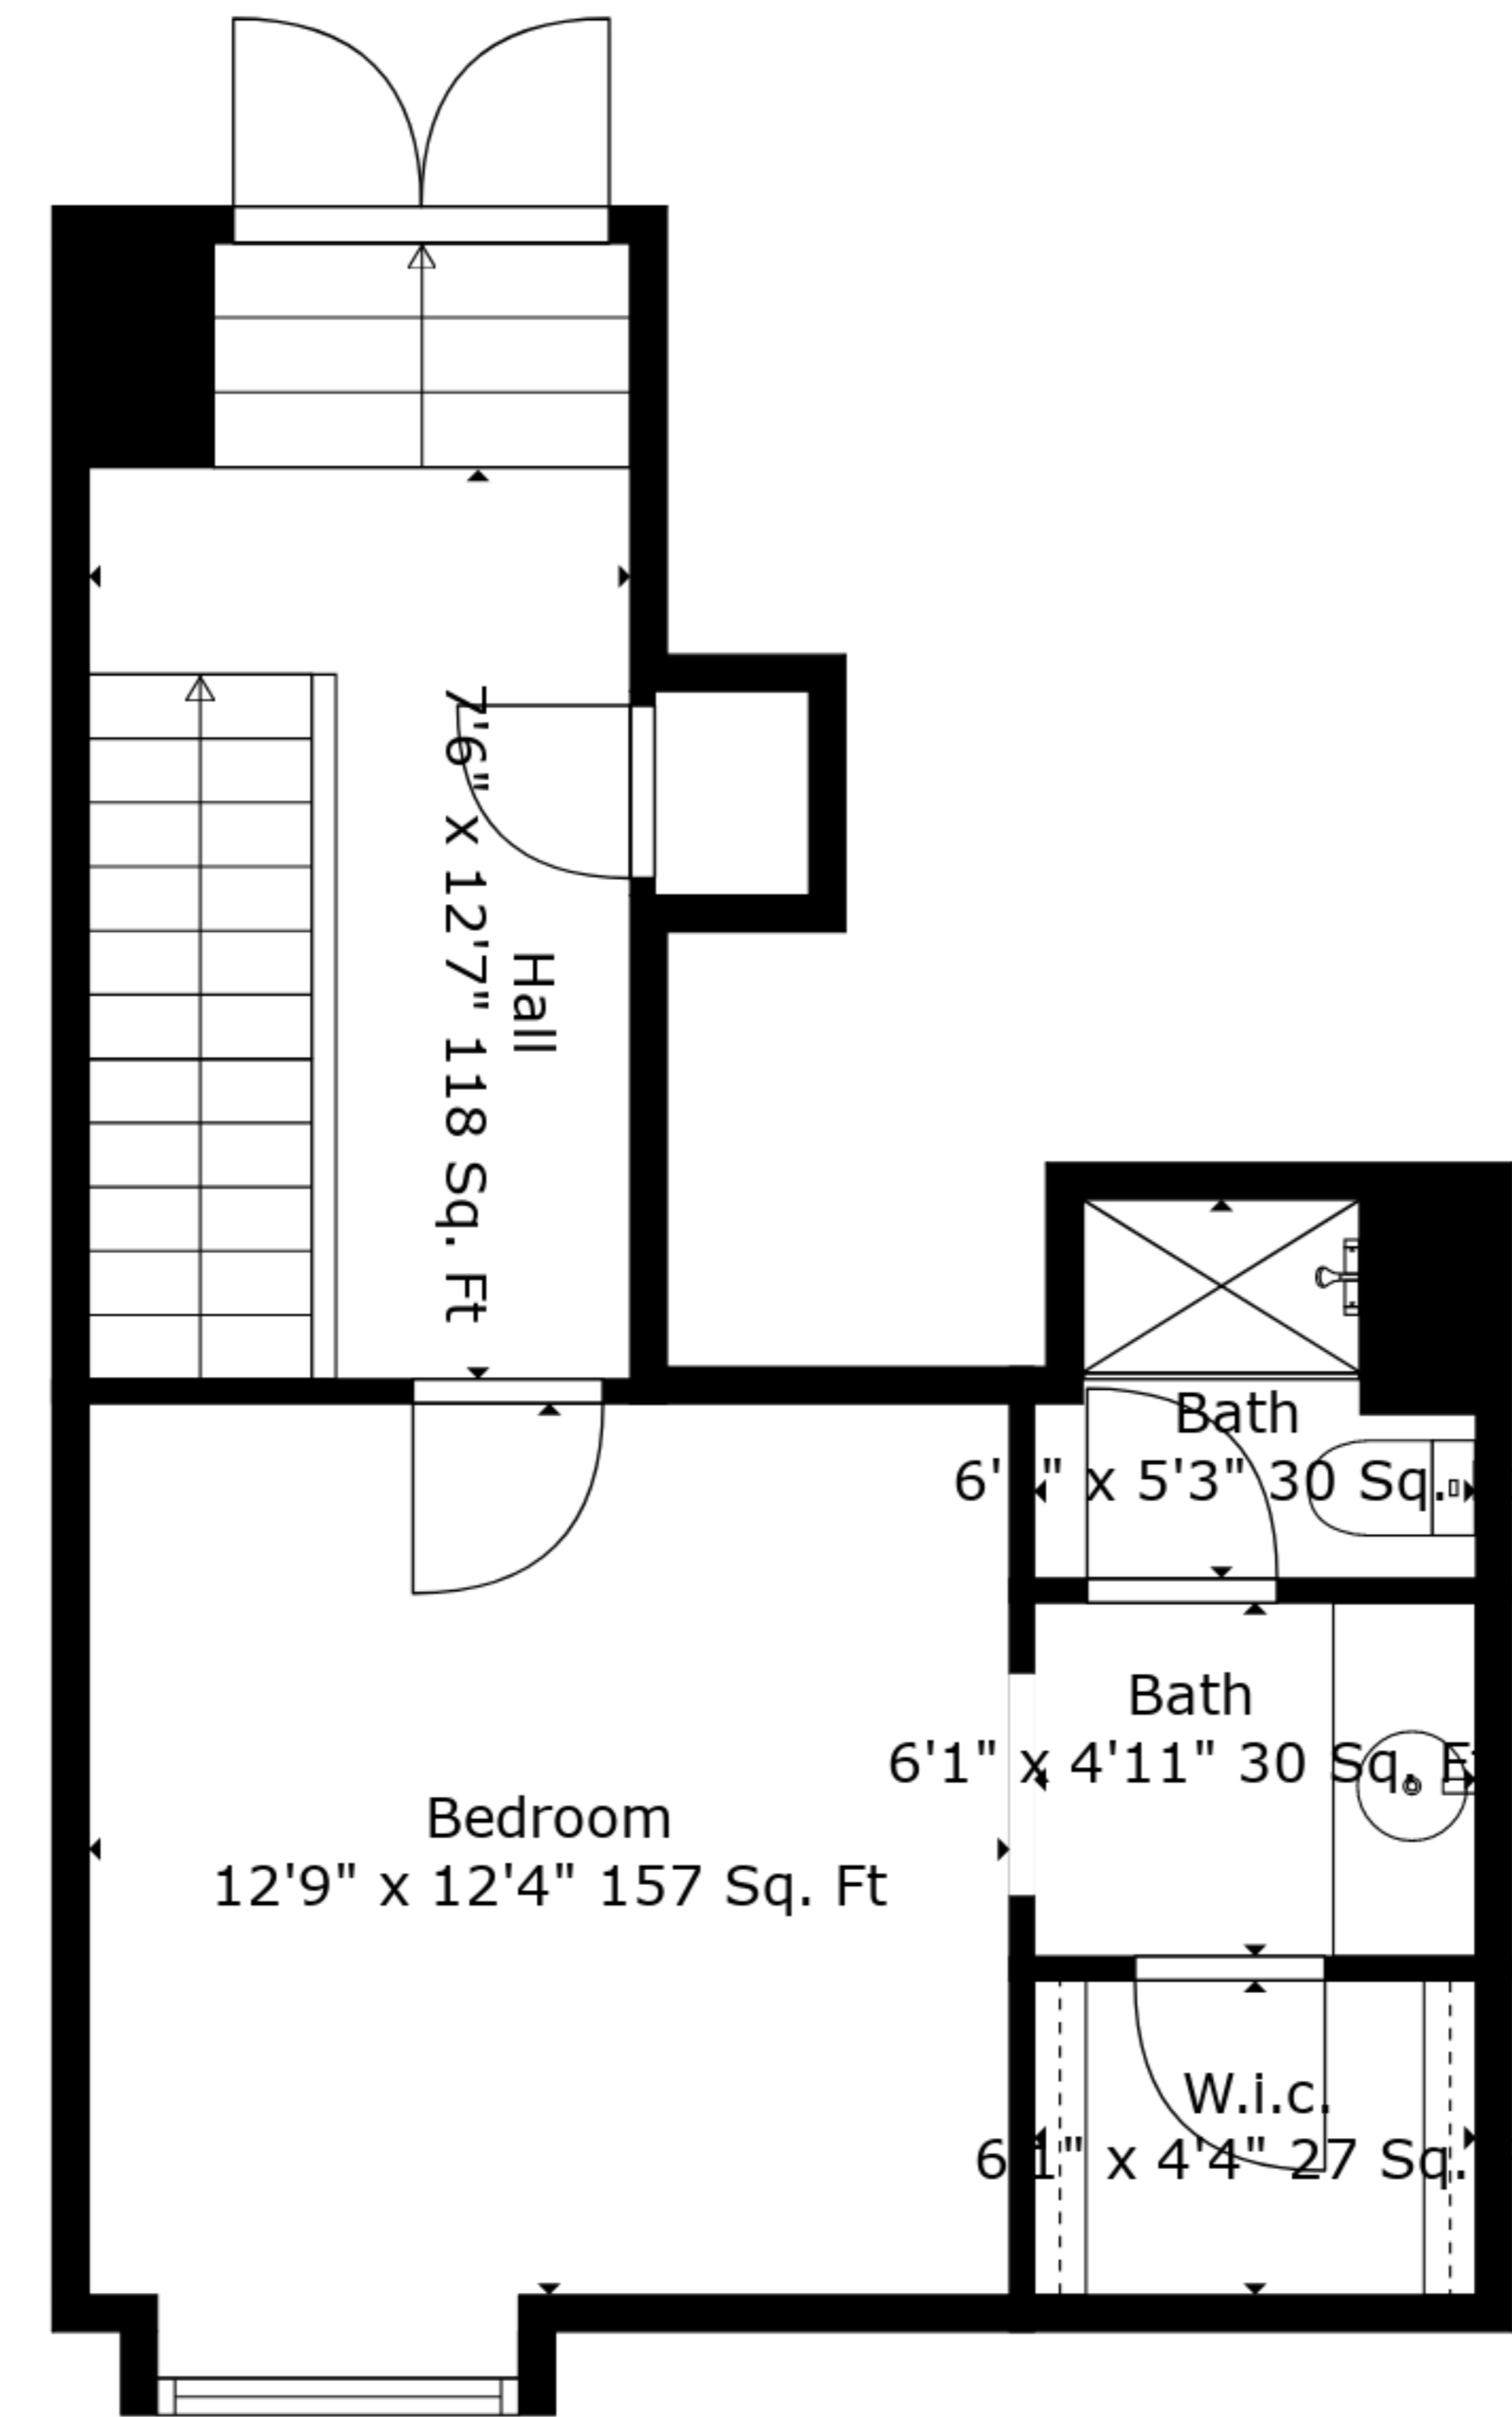

TOTAL: 2463 sq. ft

BELOW GROUND: 783 sq. ft, FLOOR 2: 823 sq. ft, FLOOR 3: 379 sq. ft, FLOOR 4: 478 sq. ft
 EXCLUDED AREAS: GARAGE: 217 sq. ft, FIREPLACE: 20 sq. ft, BAY WINDOW: 7 sq. ft

Measurements Are Deemed Highly Reliable But Not Guaranteed.

Floor 1

Floor 2

Floor 3

Floor 4

TOTAL: 2463 sq. ft

BELOW GROUND: 783 sq. ft, FLOOR 2: 823 sq. ft, FLOOR 3: 379 sq. ft, FLOOR 4: 478 sq. ft
 EXCLUDED AREAS: GARAGE: 217 sq. ft, FIREPLACE: 20 sq. ft, BAY WINDOW: 7 sq. ft