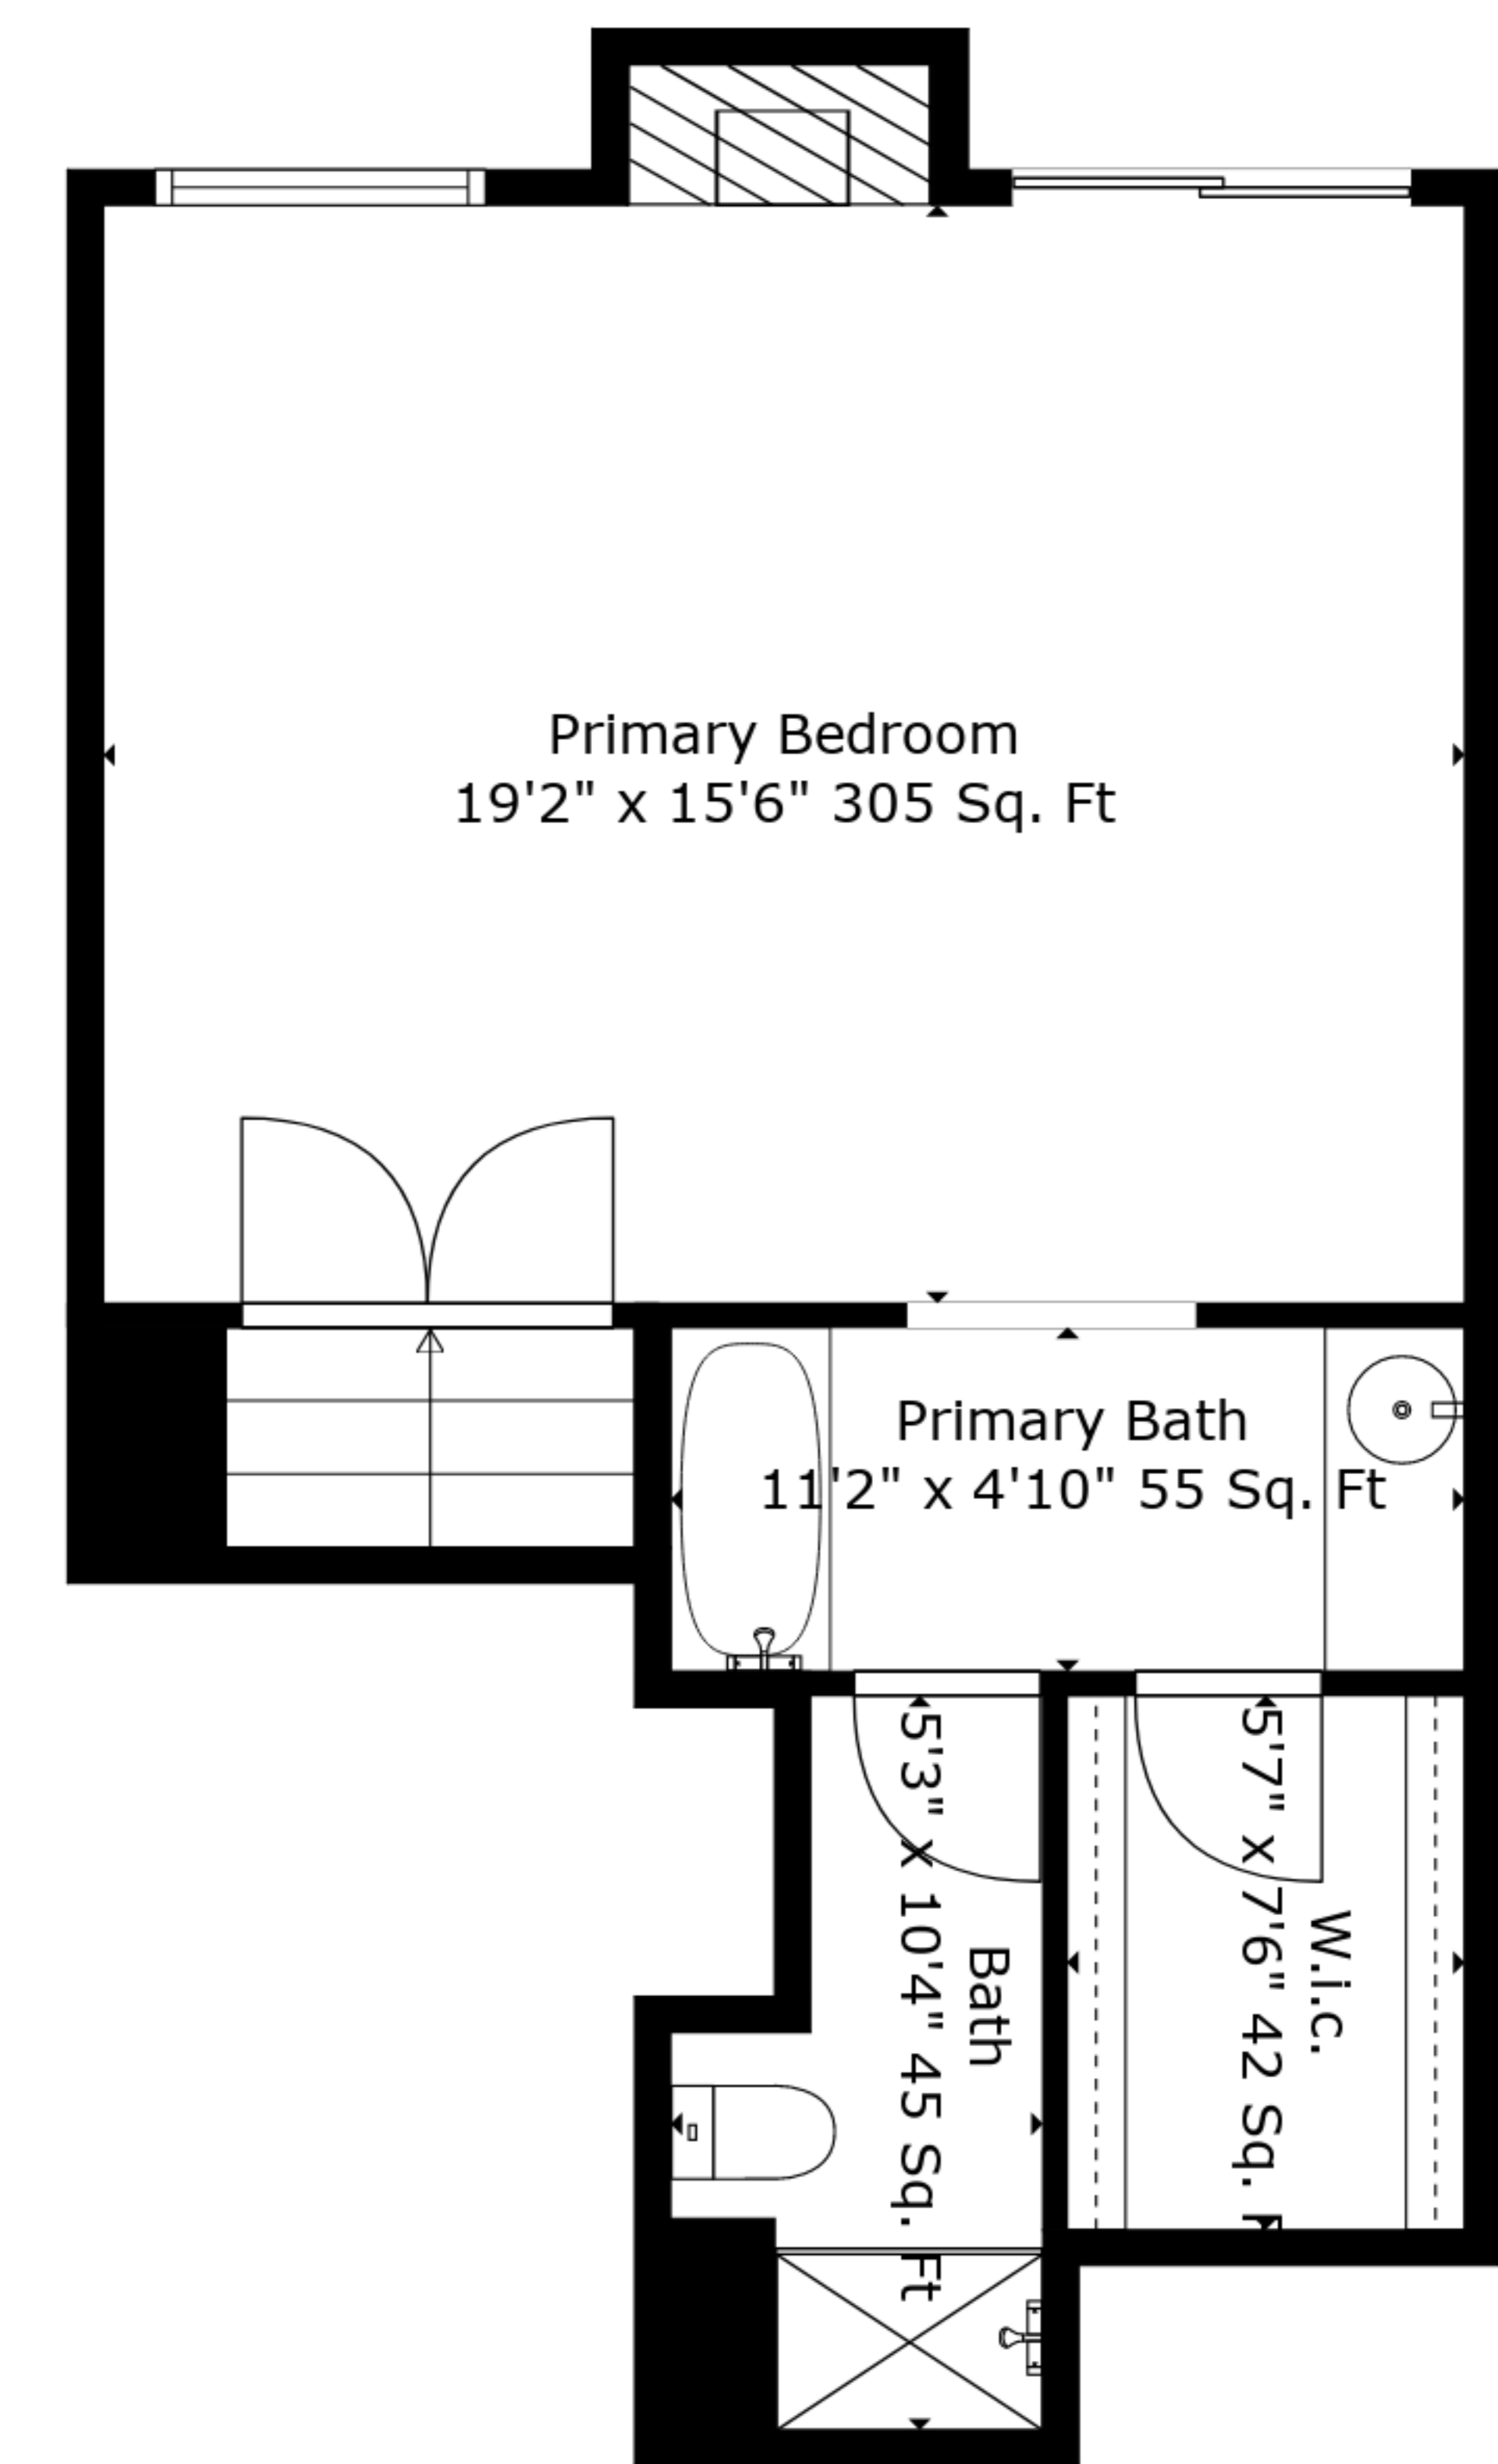

TOTAL: 2463 sq. ft

BELOW GROUND: 783 sq. ft, FLOOR 2: 823 sq. ft, FLOOR 3: 379 sq. ft, FLOOR 4: 478 sq. ft
 EXCLUDED AREAS: GARAGE: 217 sq. ft, FIREPLACE: 20 sq. ft, BAY WINDOW: 7 sq. ft

Measurements Are Deemed Highly Reliable But Not Guaranteed.

Floor 1

Floor 2

Floor 3

Floor 4

TOTAL: 2463 sq. ft

BELOW GROUND: 783 sq. ft, FLOOR 2: 823 sq. ft, FLOOR 3: 379 sq. ft, FLOOR 4: 478 sq. ft
 EXCLUDED AREAS: GARAGE: 217 sq. ft, FIREPLACE: 20 sq. ft, BAY WINDOW: 7 sq. ft