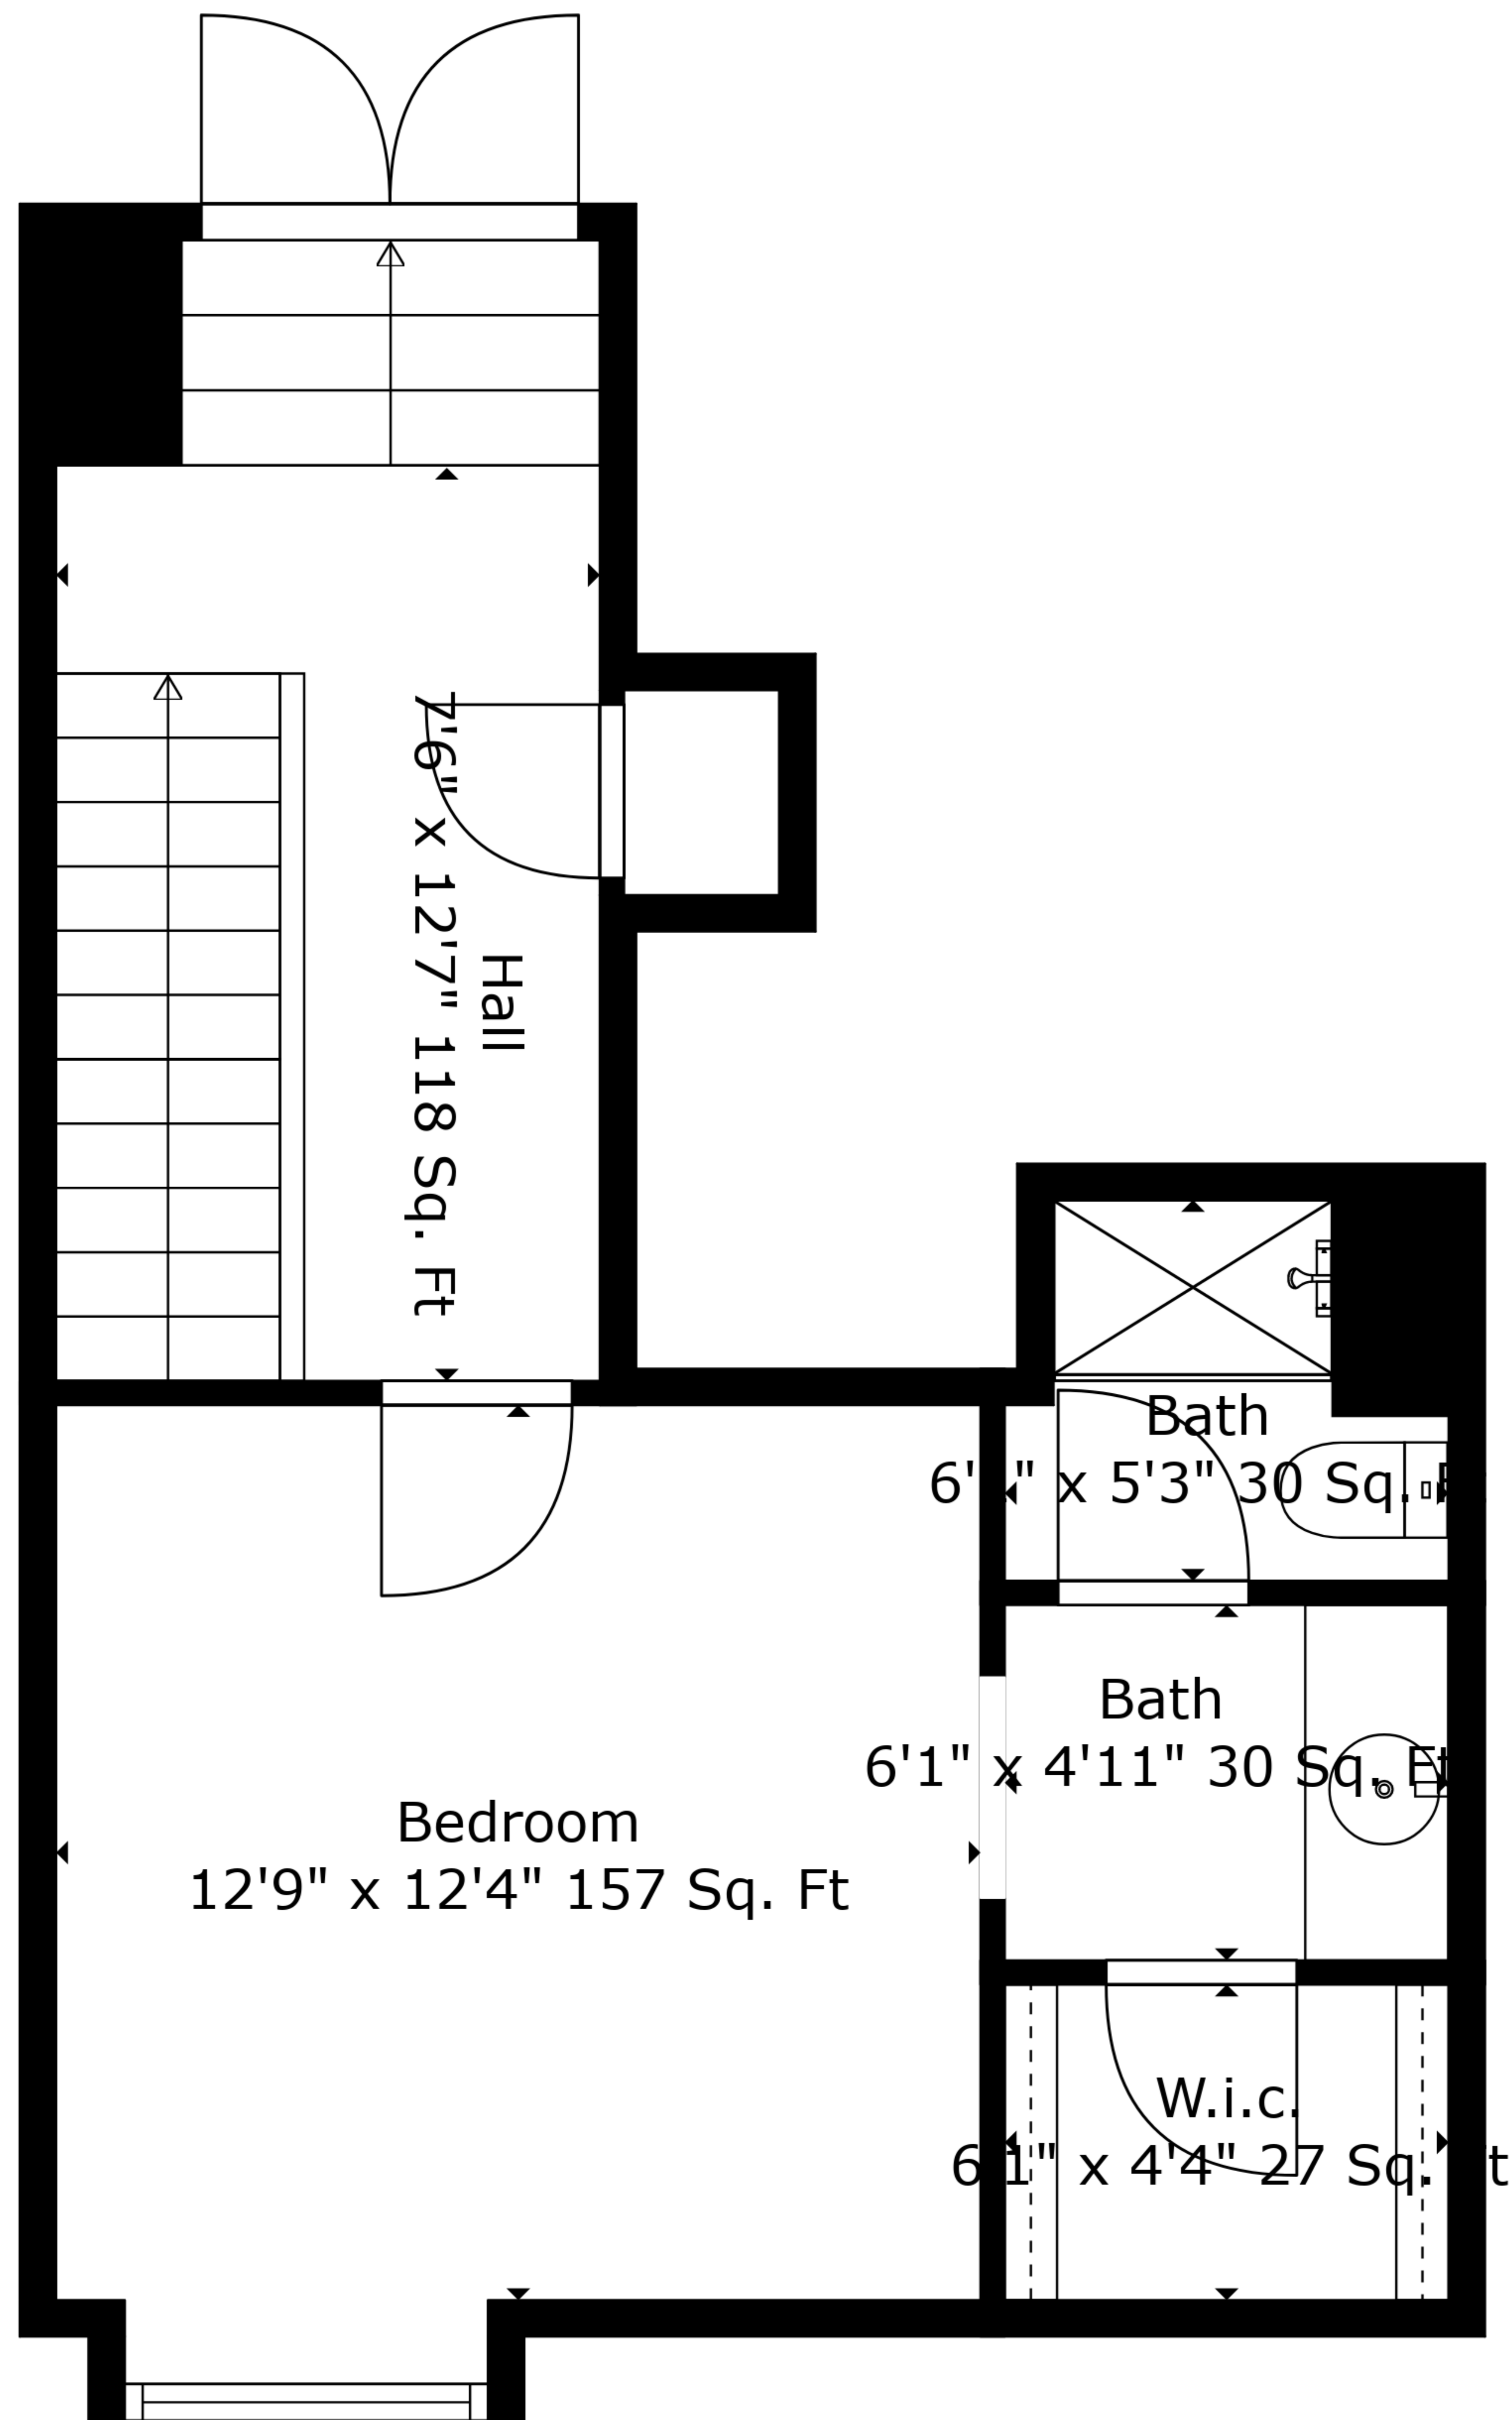

TOTAL: 2463 sq. ft

BELOW GROUND: 783 sq. ft, FLOOR 2: 823 sq. ft, FLOOR 3: 379 sq. ft, FLOOR 4: 478 sq. ft
 EXCLUDED AREAS: GARAGE: 217 sq. ft, FIREPLACE: 20 sq. ft, BAY WINDOW: 7 sq. ft

Measurements Are Deemed Highly Reliable But Not Guaranteed.