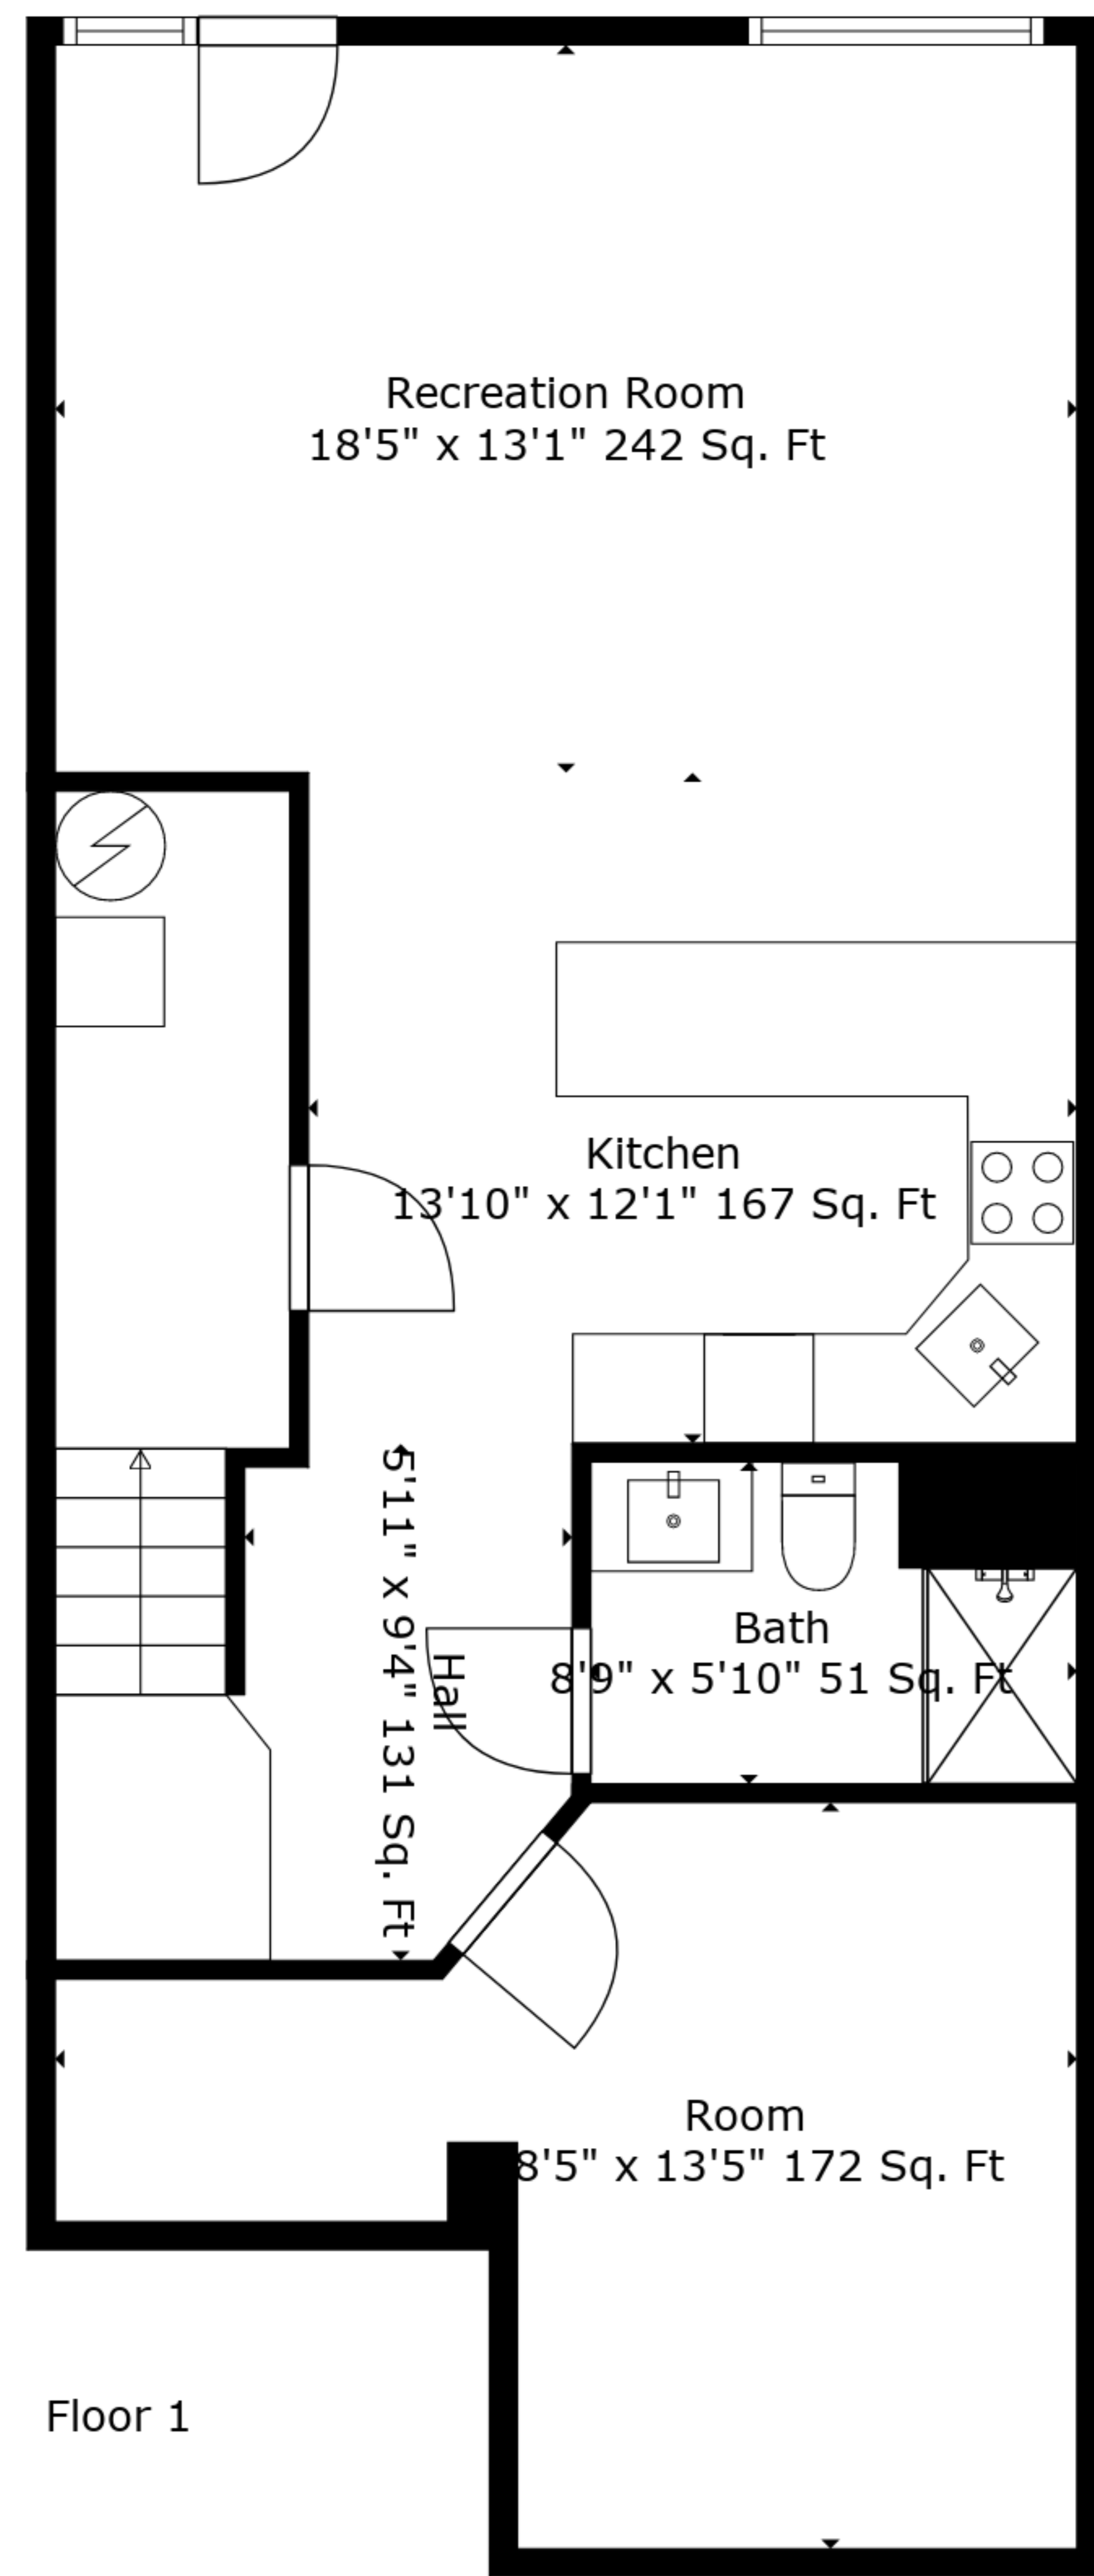

TOTAL: 2463 sq. ft

BELOW GROUND: 783 sq. ft, FLOOR 2: 823 sq. ft, FLOOR 3: 379 sq. ft, FLOOR 4: 478 sq. ft
 EXCLUDED AREAS: GARAGE: 217 sq. ft, FIREPLACE: 20 sq. ft, BAY WINDOW: 7 sq. ft

Measurements Are Deemed Highly Reliable But Not Guaranteed.