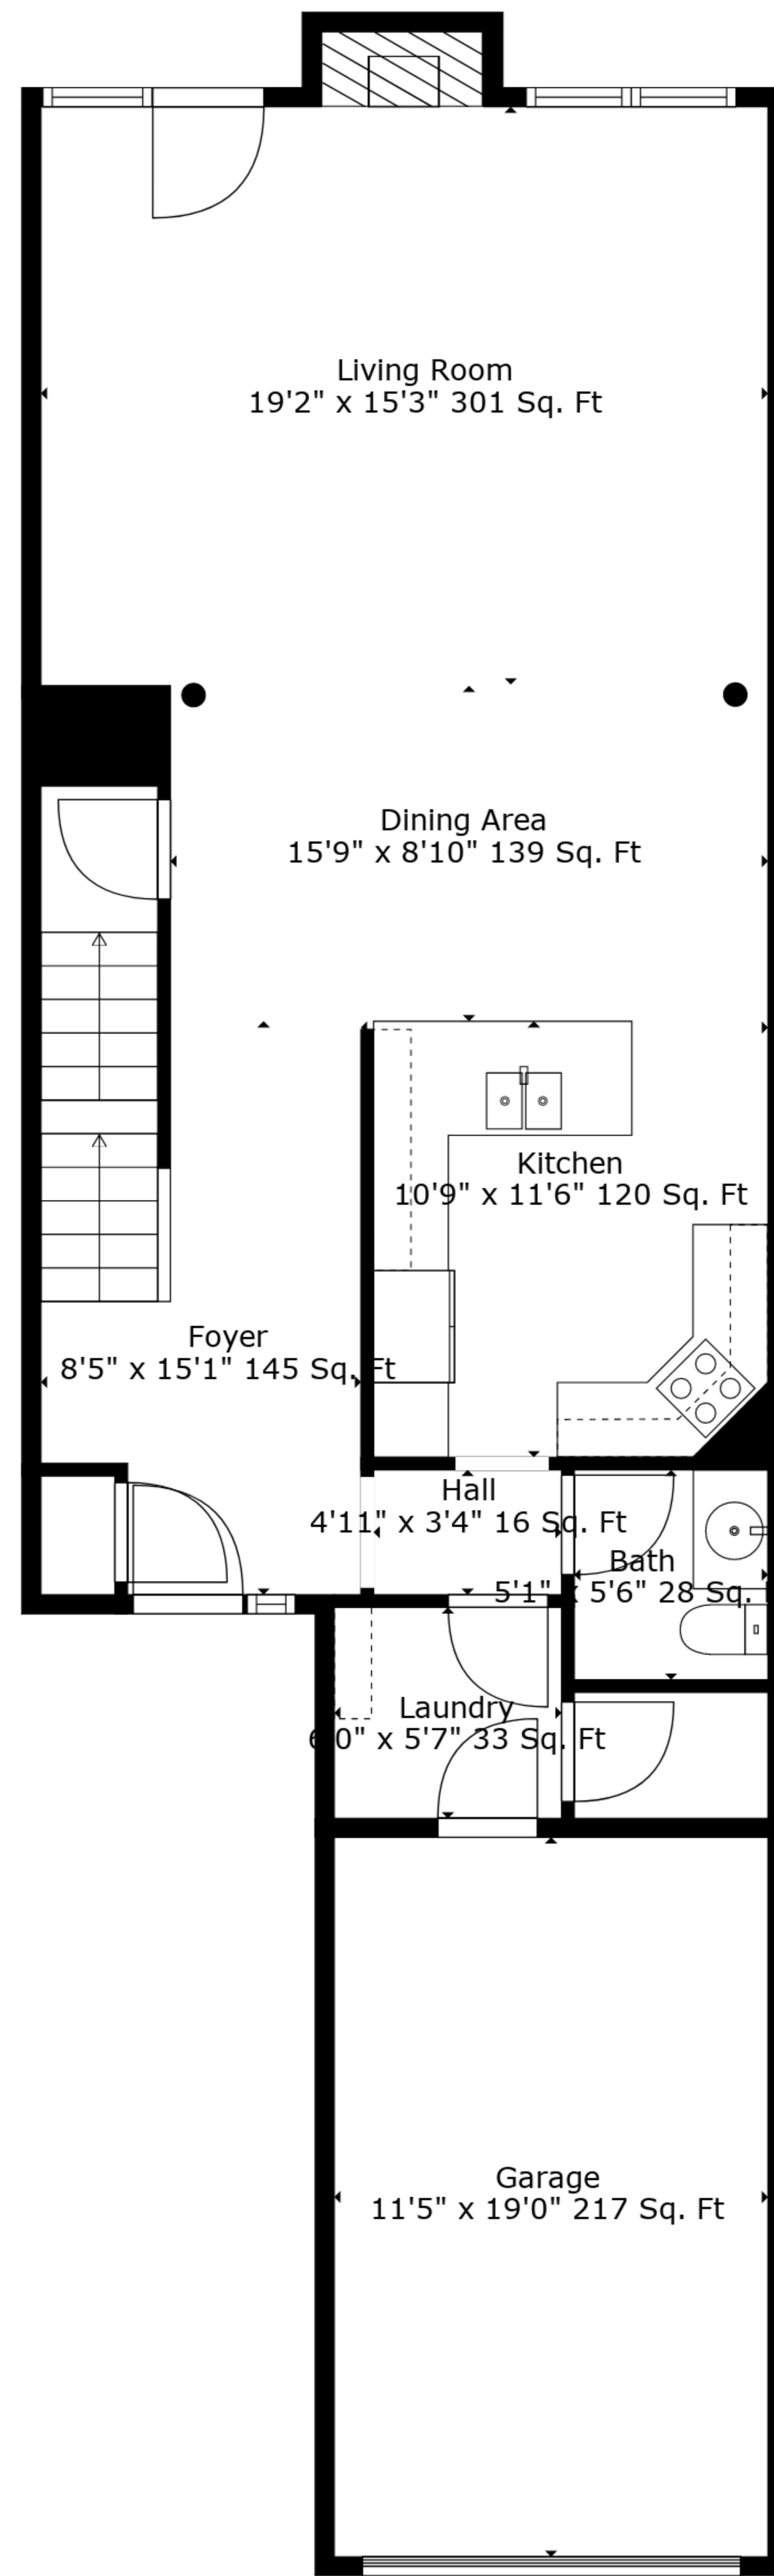

Floor 2

TOTAL: 2463 sq. ft

BELOW GROUND: 783 sq. ft, FLOOR 2: 823 sq. ft, FLOOR 3: 379 sq. ft, FLOOR 4: 478 sq. ft
EXCLUDED AREAS: GARAGE: 217 sq. ft, FIREPLACE: 20 sq. ft, BAY WINDOW: 7 sq. ft

Measurements Are Deemed Highly Reliable But Not Guaranteed.