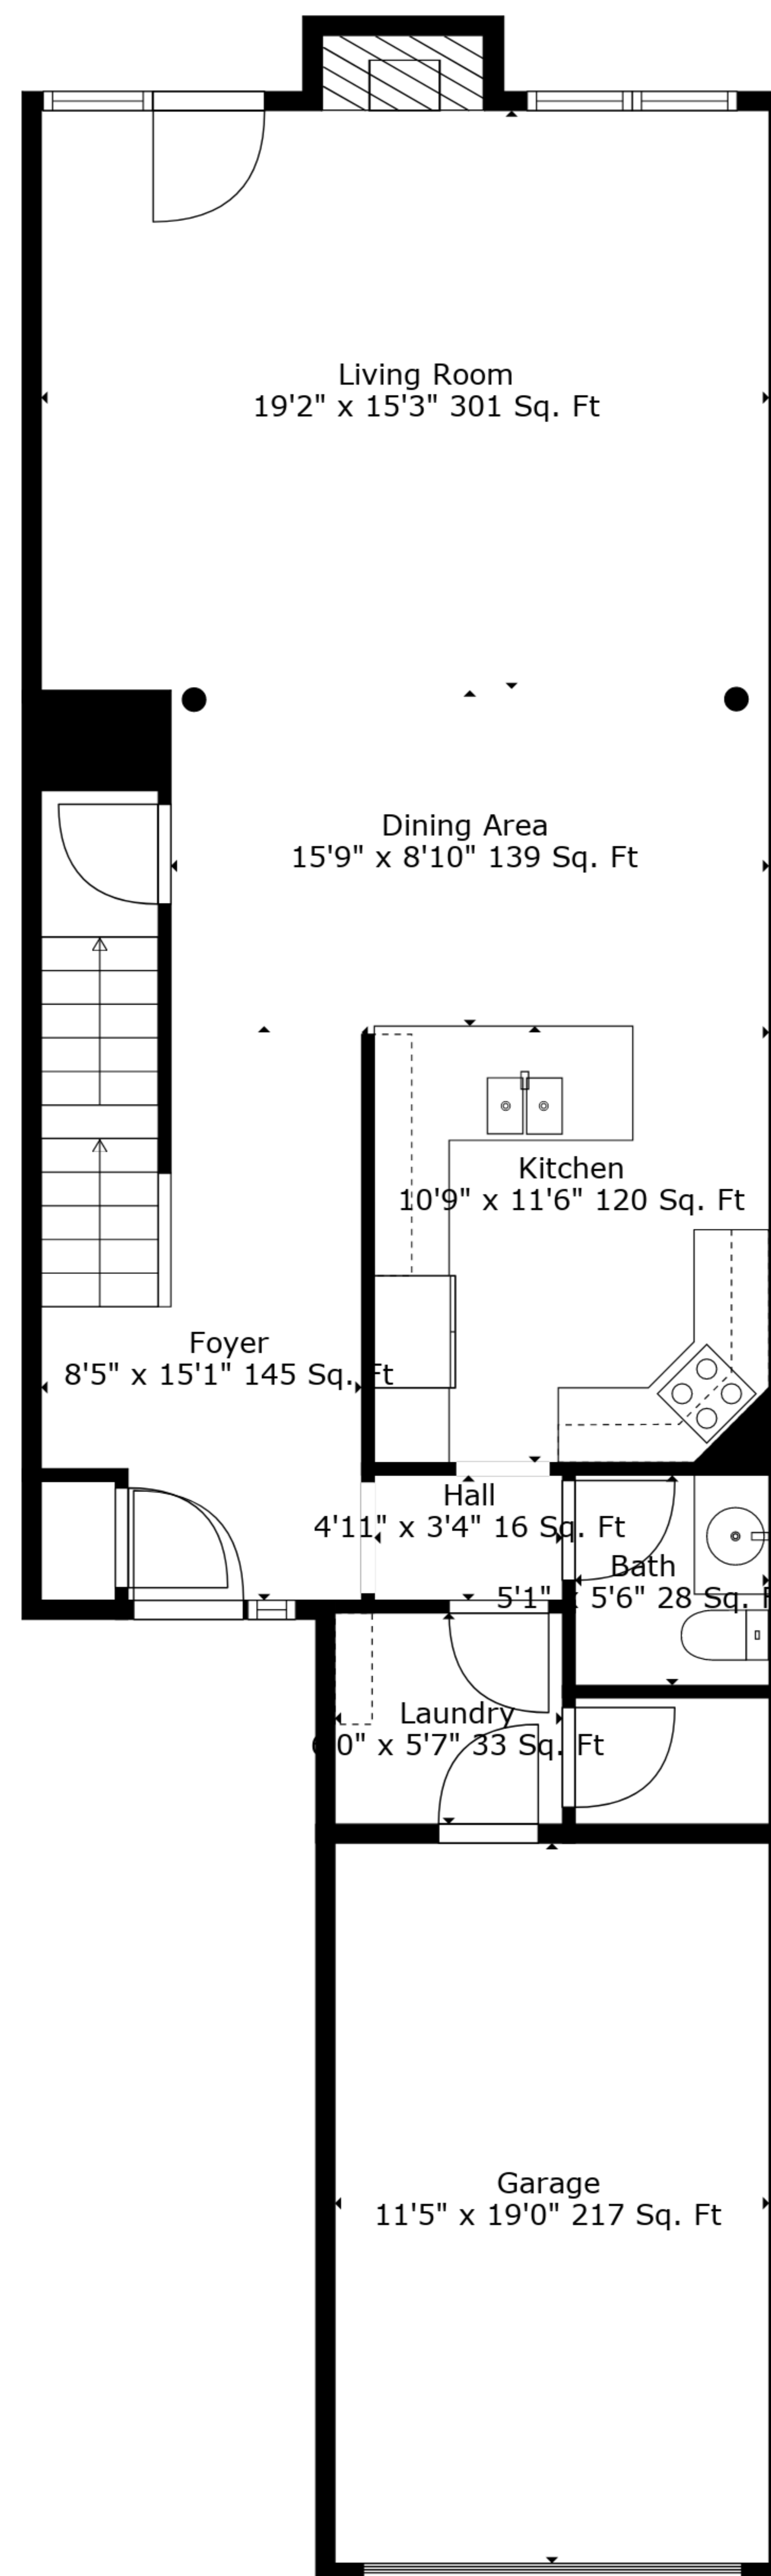

TOTAL: 2463 sq. ft

BELOW GROUND: 783 sq. ft, FLOOR 2: 823 sq. ft, FLOOR 3: 379 sq. ft, FLOOR 4: 478 sq. ft
 EXCLUDED AREAS: GARAGE: 217 sq. ft, FIREPLACE: 20 sq. ft, BAY WINDOW: 7 sq. ft

Measurements Are Deemed Highly Reliable But Not Guaranteed.