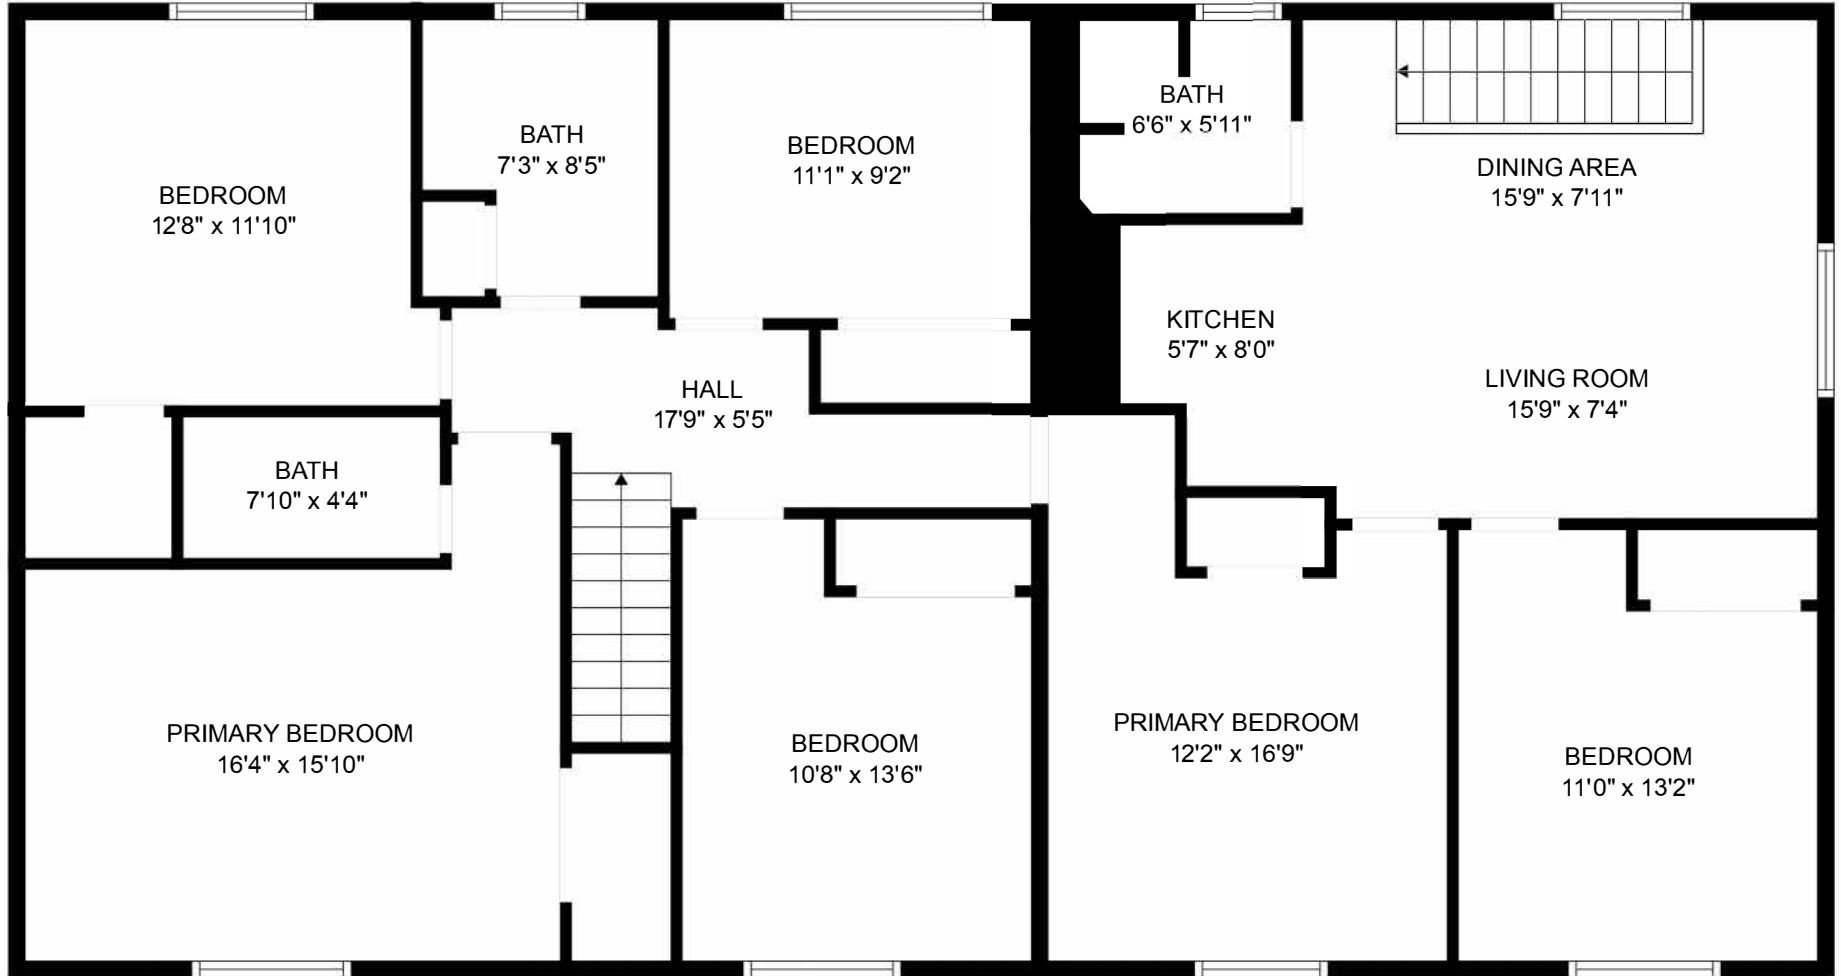

FLOOR 2

FLOOR 1

Estimated areas

FLOOR 1: 1071 sq. ft  
 FLOOR 2: 1659 sq. ft  
 TOTAL: 2730 sq. ft

Estimated areas

FLOOR 1: 1071 sq. ft

FLOOR 2: 1659 sq. ft

TOTAL: 2730 sq. ft

Sizes and dimensions may have a slight variation from actual sizes. E&O Insured.

Estimated areas

FLOOR 1: 1071 sq. ft

FLOOR 2: 1659 sq. ft

TOTAL: 2730 sq. ft

Sizes and dimensions may have a slight variation from actual sizes. E&O Insured.