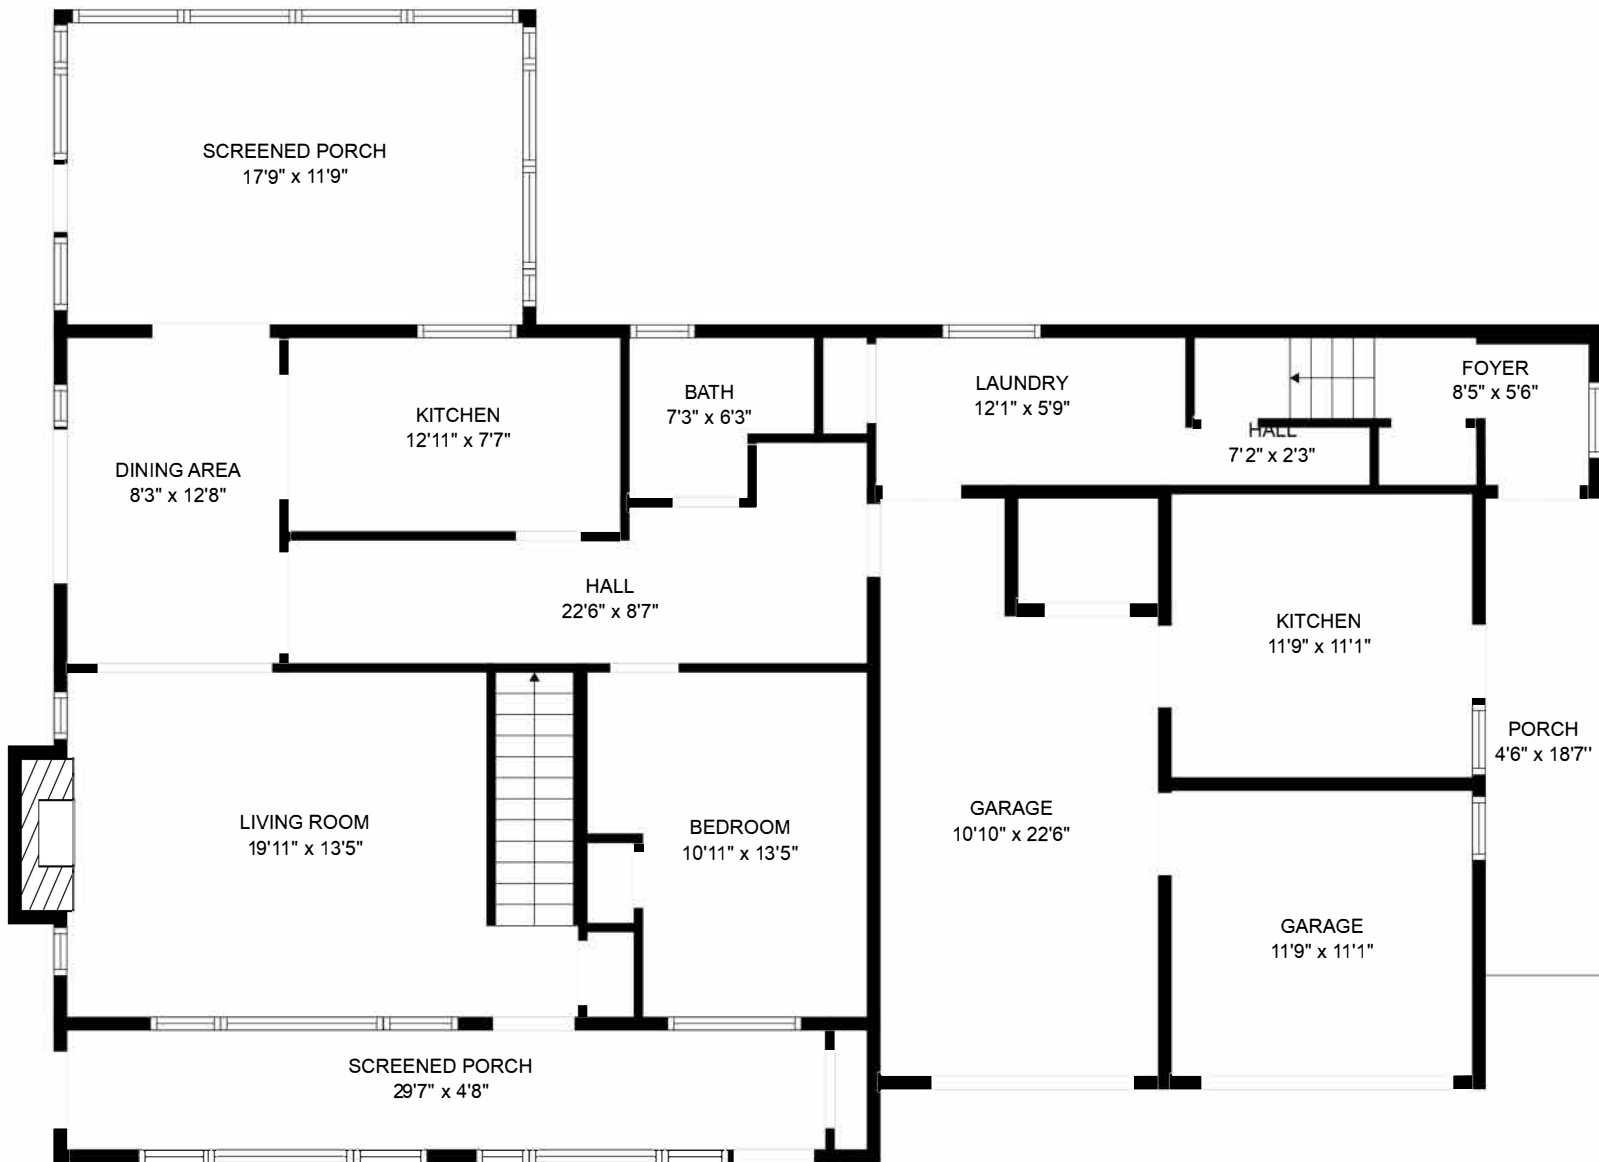

FLOOR 2

FLOOR 1

Estimated areas

FLOOR 1: 1071 sq. ft  
 FLOOR 2: 1659 sq. ft  
 TOTAL: 2730 sq. ft

Estimated areas

FLOOR 1: 1071 sq. ft

FLOOR 2: 1659 sq. ft

TOTAL: 2730 sq. ft

Sizes and dimensions may have a slight variation from actual sizes. E&O Insured.

Estimated areas

FLOOR 1: 1071 sq. ft

FLOOR 2: 1659 sq. ft

TOTAL: 2730 sq. ft

Sizes and dimensions may have a slight variation from actual sizes. E&O Insured.