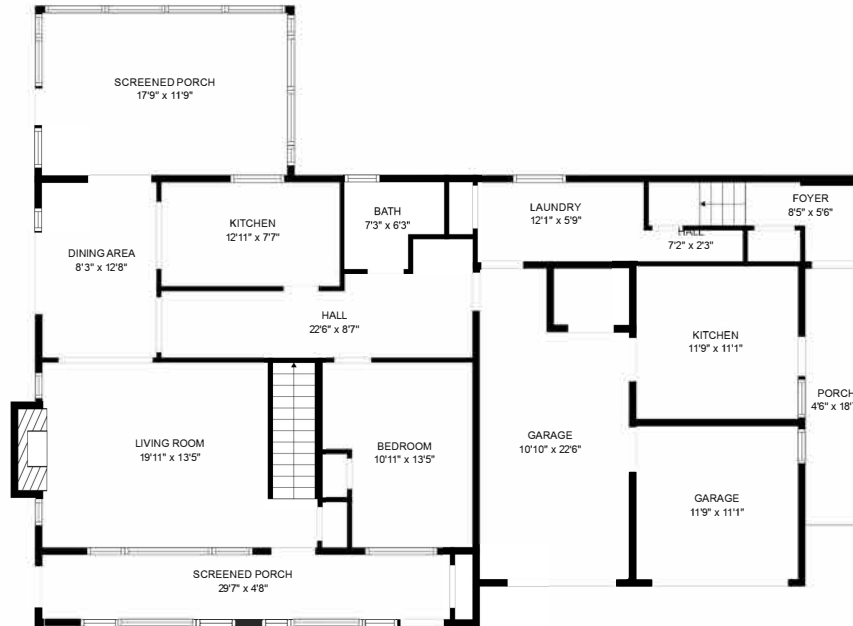

FLOOR 2

FLOOR 1

Estimated areas

FLOOR 1: 1071 sq. ft  
 FLOOR 2: 1659 sq. ft  
 TOTAL: 2730 sq. ft

Estimated areas

FLOOR 1: 1071 sq. ft

FLOOR 2: 1659 sq. ft

TOTAL: 2730 sq. ft

Sizes and dimensions may have a slight variation from actual sizes. E&O Insured.

Estimated areas

FLOOR 1: 1071 sq. ft

FLOOR 2: 1659 sq. ft

TOTAL: 2730 sq. ft

Sizes and dimensions may have a slight variation from actual sizes. E&O Insured.