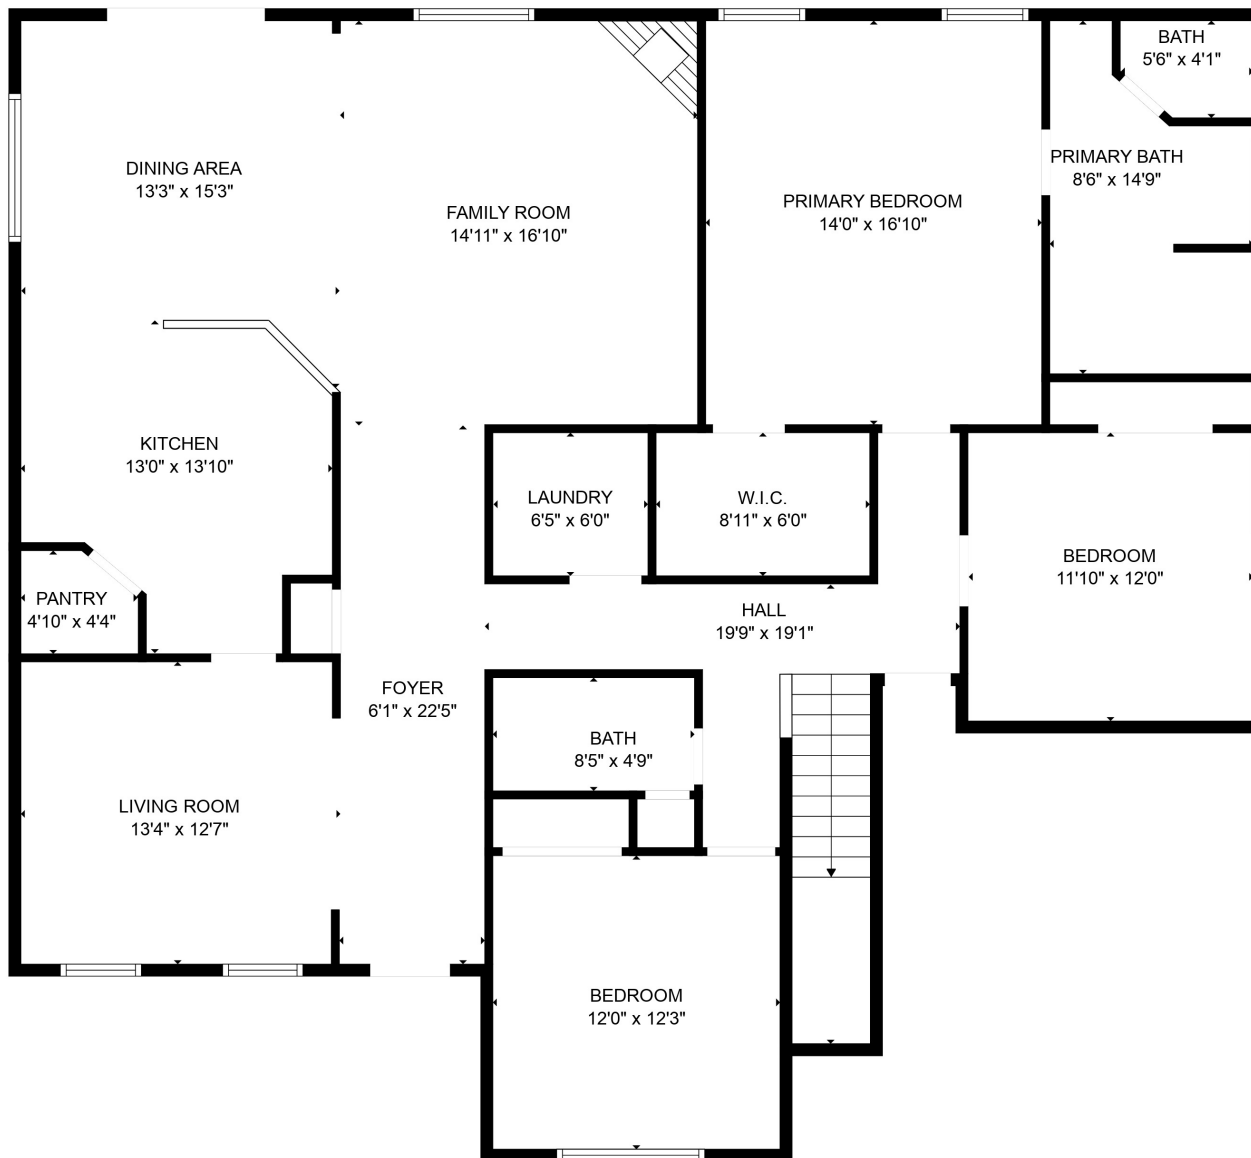

FLOOR 1

FLOOR 2

Total scanned area: 2418 sq. ft

SIZES AND DIMENSIONS ARE APPROXIMATE. ACTUAL MAY VARY.

OFFICE  
19'3" x 22'8"

Total scanned area: 2418 sq. ft

SIZES AND DIMENSIONS ARE APPROXIMATE. ACTUAL MAY VARY.

Total scanned area: 2418 sq. ft

SIZES AND DIMENSIONS ARE APPROXIMATE. ACTUAL MAY VARY.