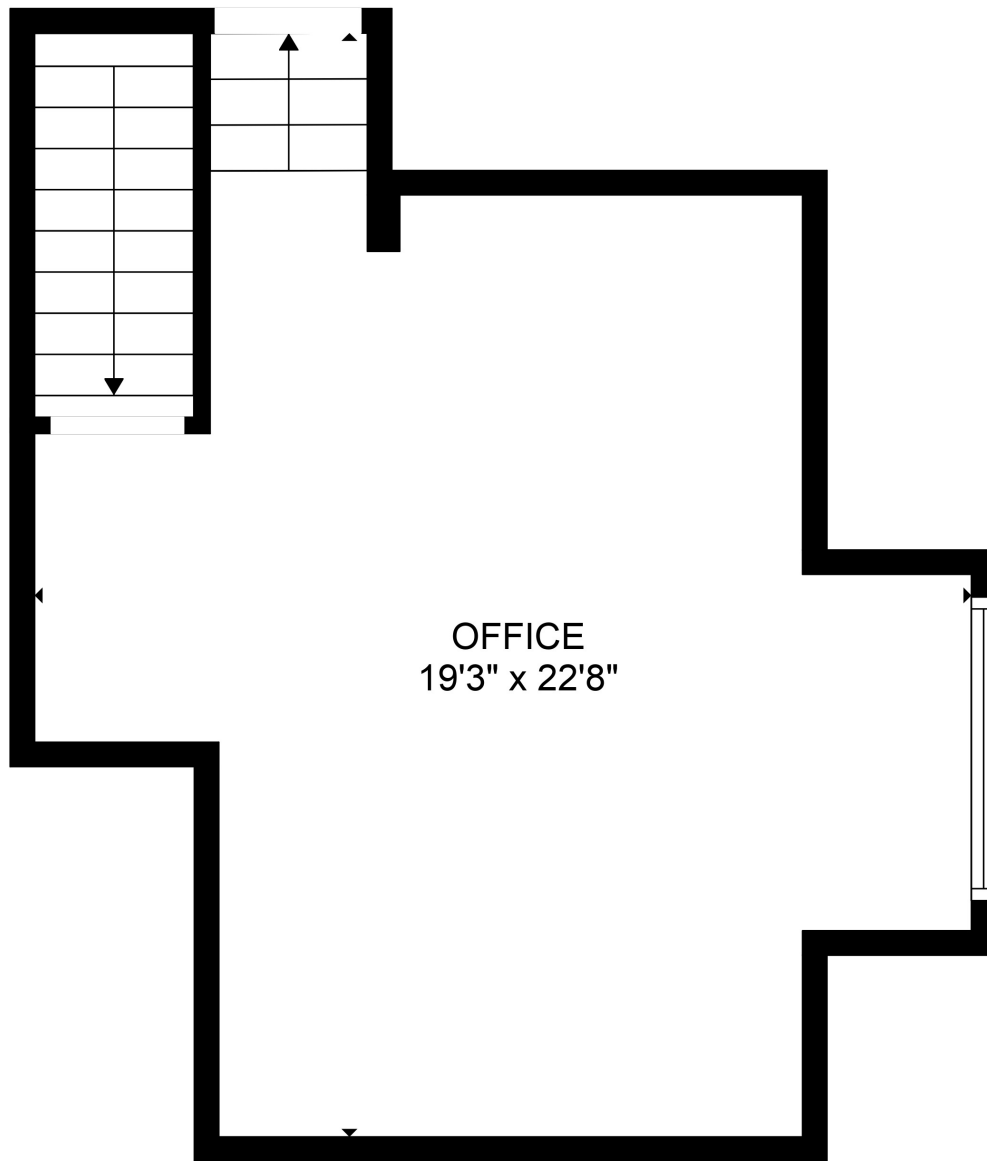

FLOOR 1

FLOOR 2

Total scanned area: 2418 sq. ft

SIZES AND DIMENSIONS ARE APPROXIMATE. ACTUAL MAY VARY.

OFFICE  
19'3" x 22'8"

Total scanned area: 2418 sq. ft

SIZES AND DIMENSIONS ARE APPROXIMATE. ACTUAL MAY VARY.

Total scanned area: 2418 sq. ft

SIZES AND DIMENSIONS ARE APPROXIMATE. ACTUAL MAY VARY.