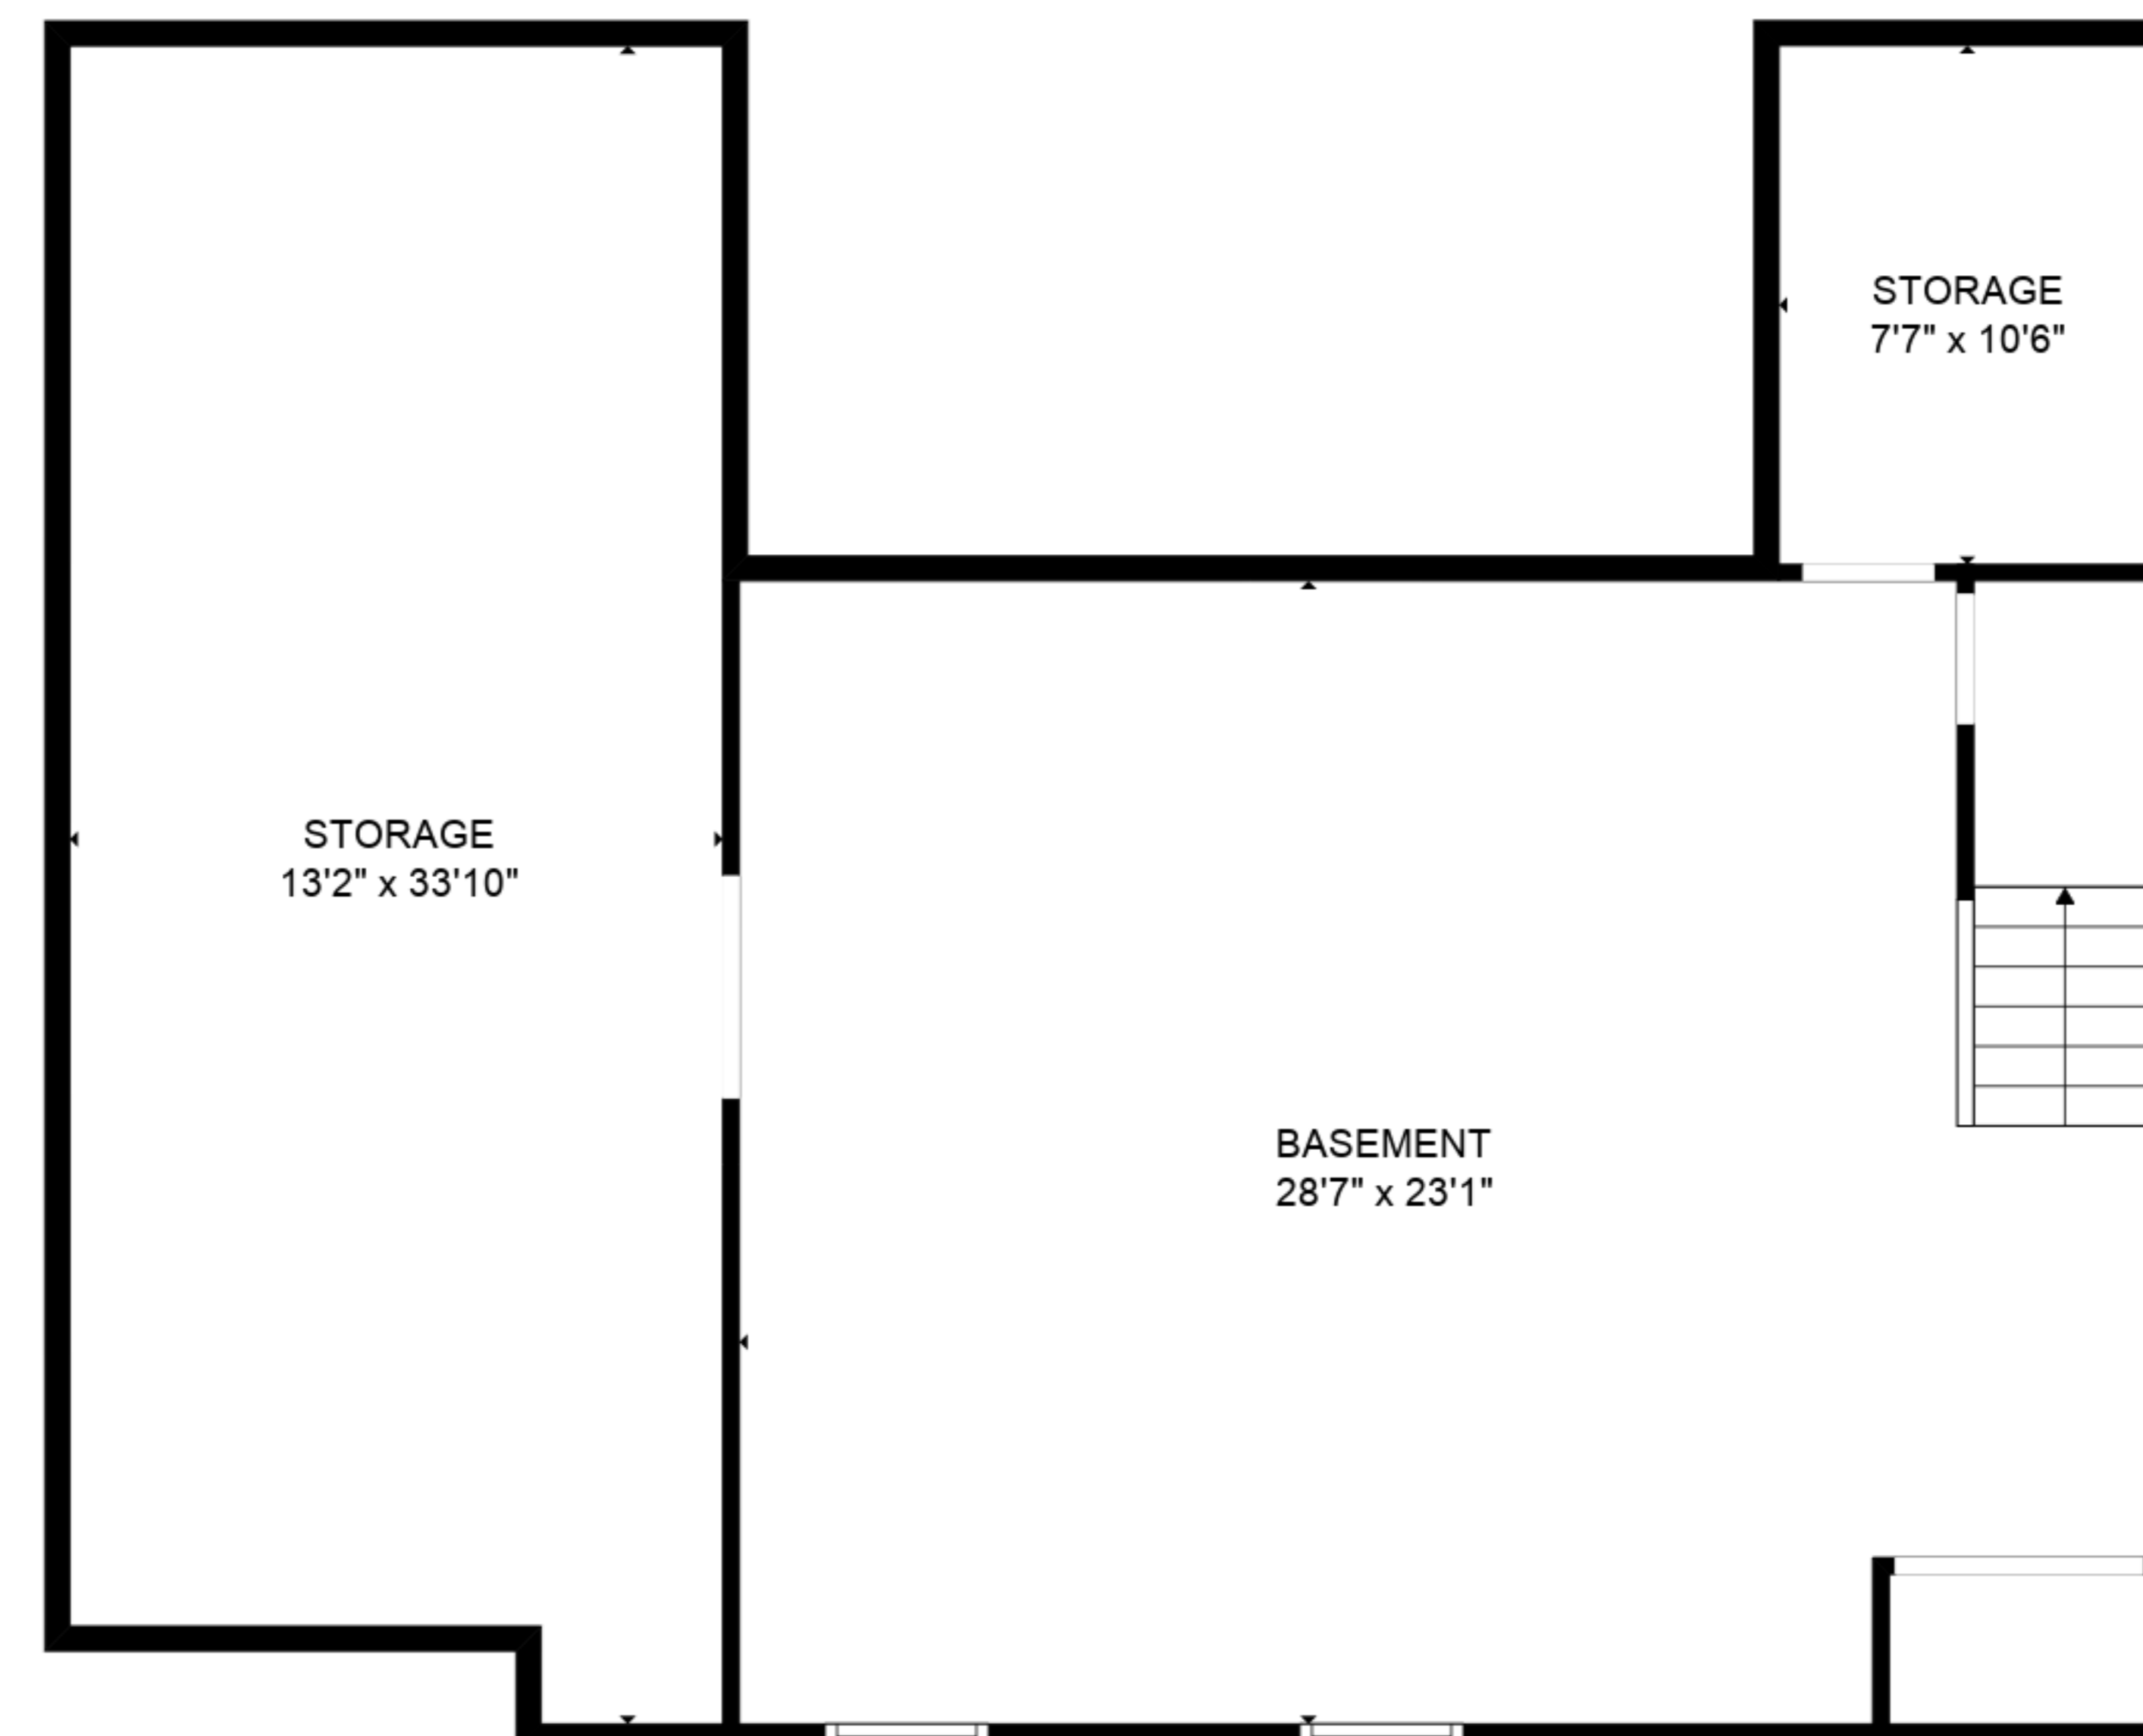

FLOOR 2

FLOOR 1

**TOTAL: 3793 sq. ft**  
 BELOW GROUND: 670 sq. ft, FLOOR 2: 3123 sq. ft  
 EXCLUDED AREAS: STORAGE: 507 sq. ft, FIREPLACE: 27 sq. ft

SIZES AND DIMENSIONS ARE APPROXIMATE, ACTUAL MAY VARY.