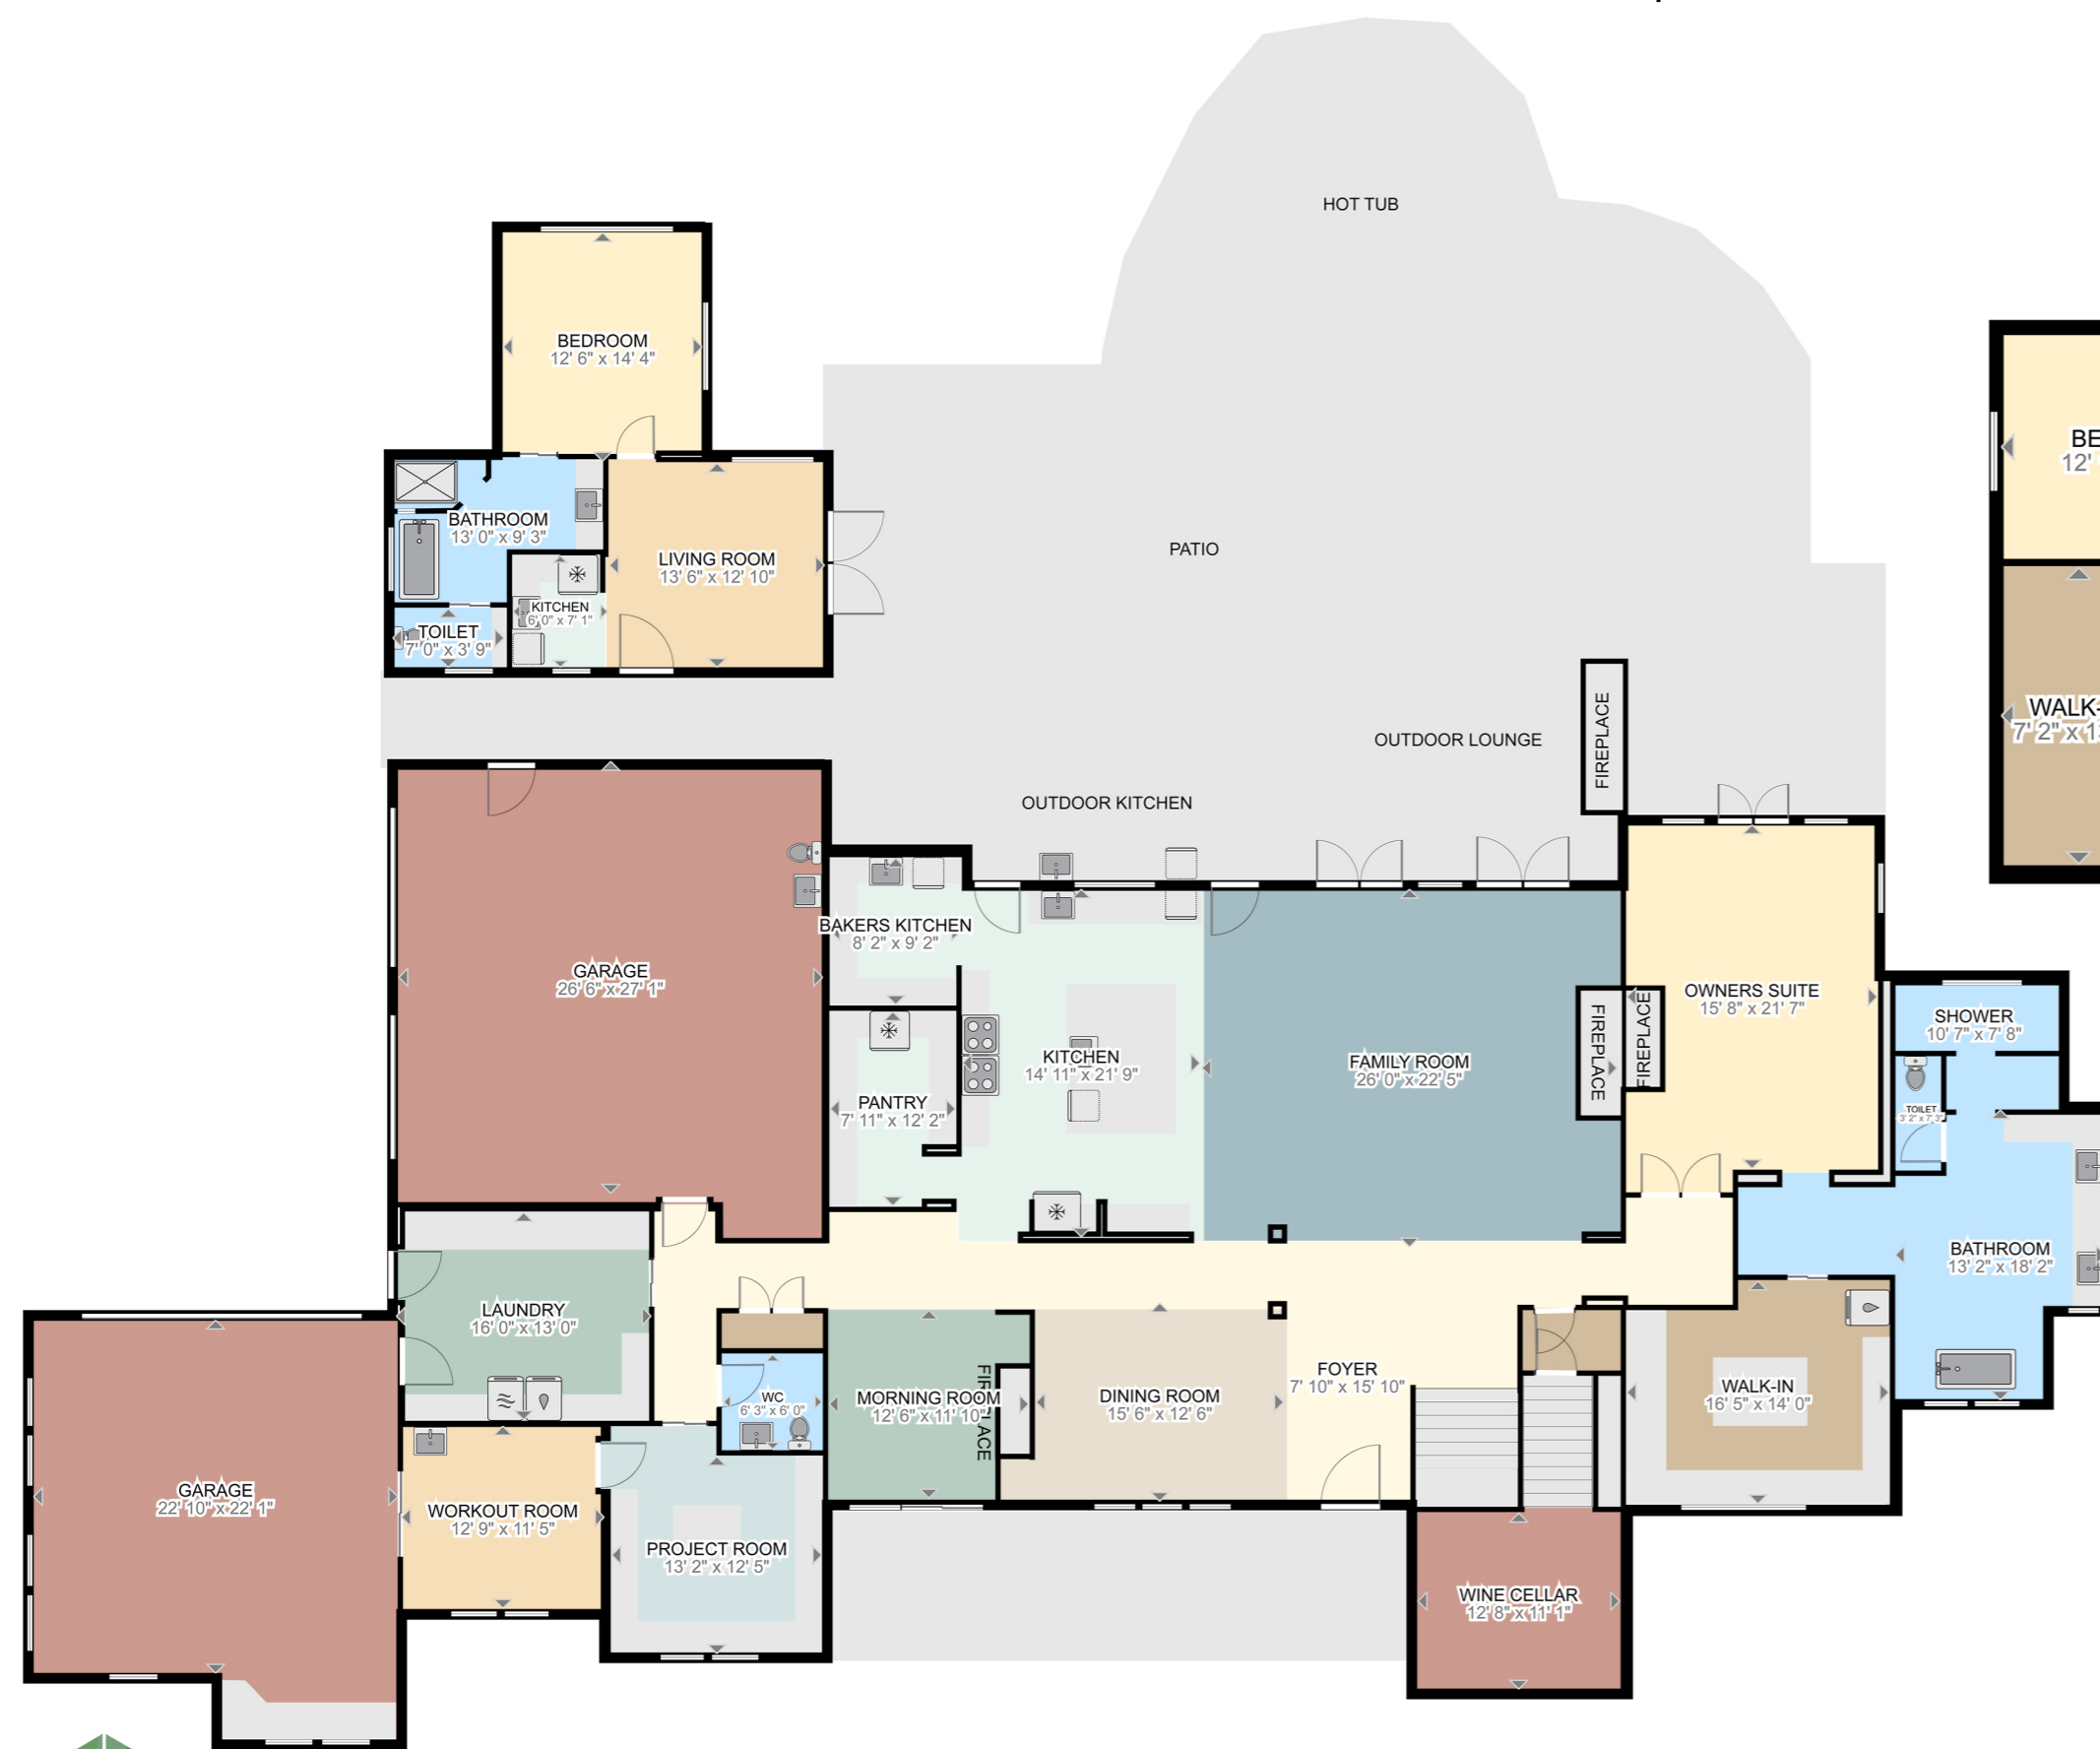

825 S Stonehenge Terrace, West Linn OR

Main + Upper Floor = 6,760 Sq ft

Floorplan provided for Kendall Bergstrom-Delancellotti

Main
(4439 Sq ft)

Upper
(2321 Sq ft)