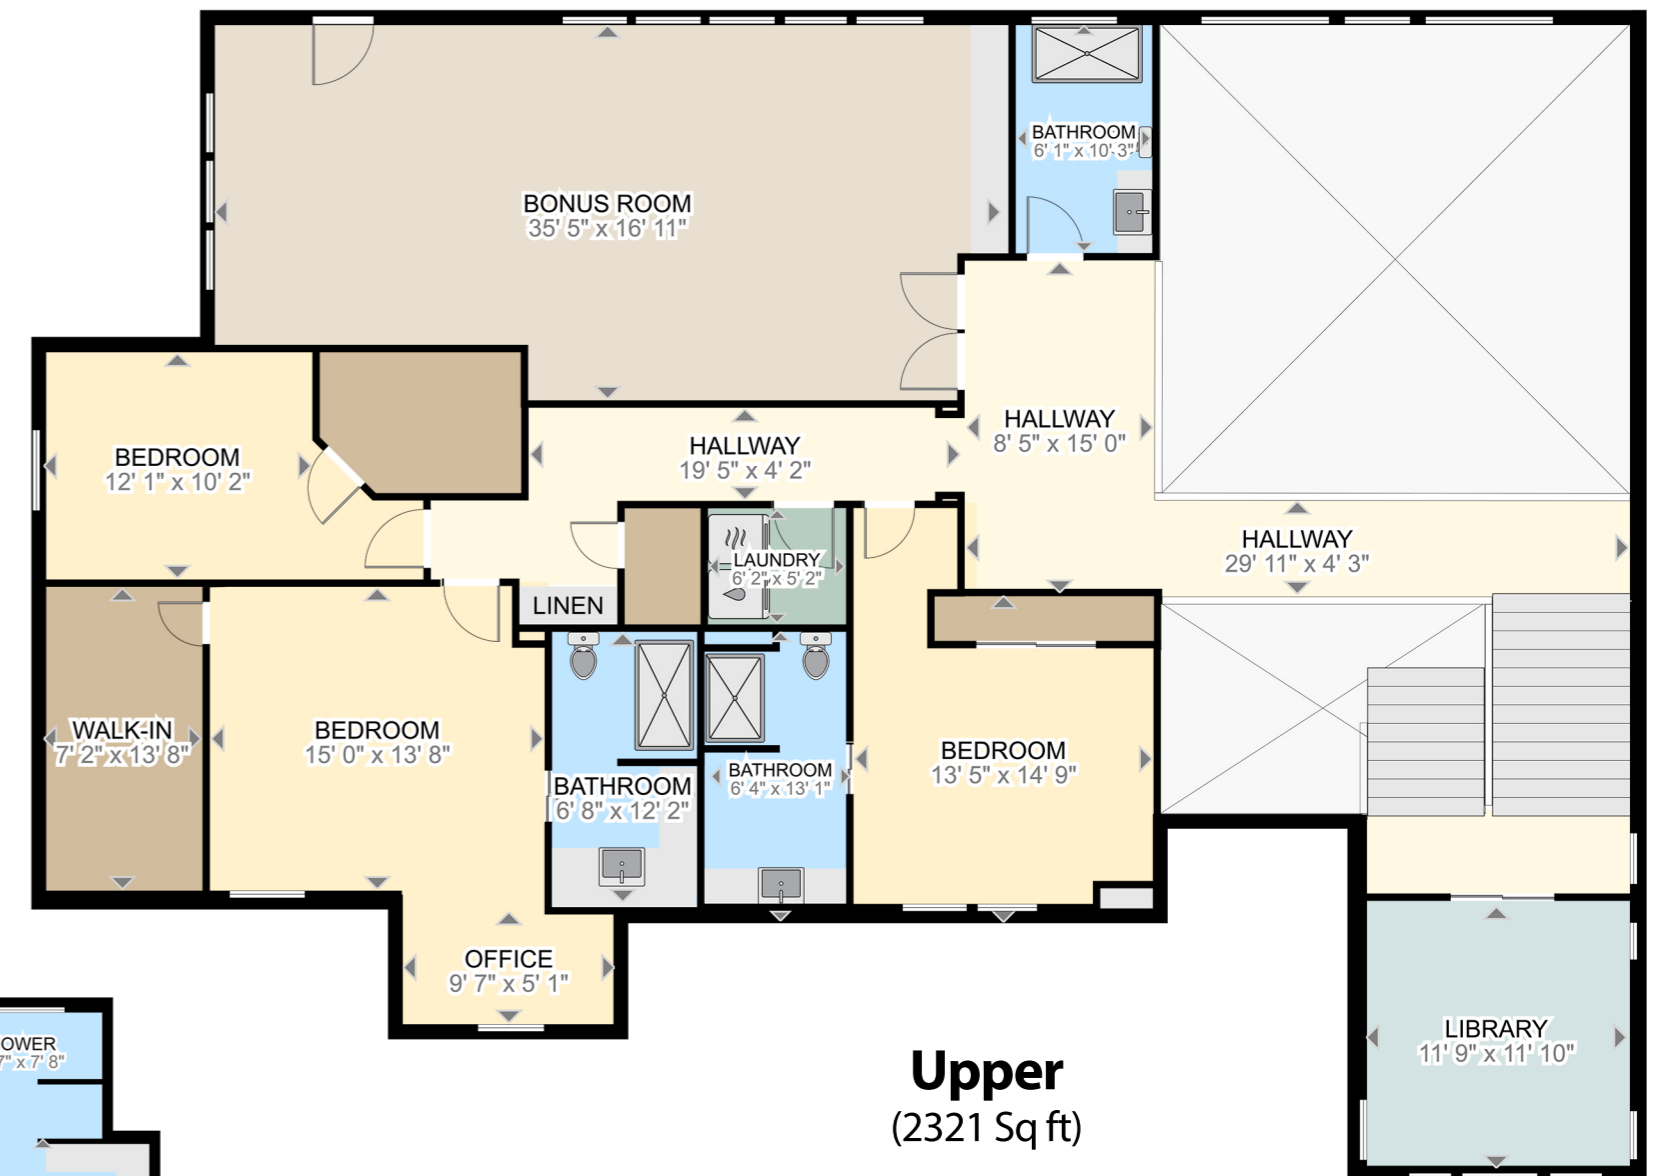

825 S Stonehenge Terrace, West Linn OR

Main + Upper Floor = 6,760 Sq ft

Floorplan provided for Kendall Bergstrom-Delancellotti

Main
(4439 Sq ft)

Upper
(2321 Sq ft)